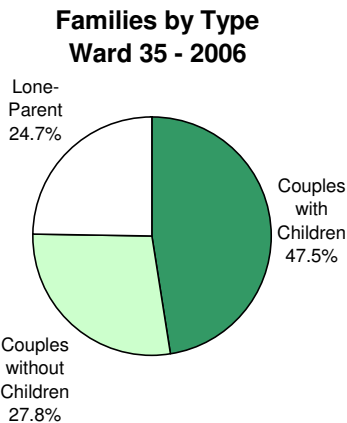

2006
City of Toronto Ward Profiles
Ward 35

FAMILIES

Families by Type

Ward 35			City of Toronto		
	No.	%		No.	%
Couples with Children	7,380	47.5	Couples with Children	314,610	47.0
Couples without Children	4,310	27.8	Couples without Children	219,345	32.7
Lone-Parent	3,835	24.7	Lone-Parent	136,135	20.3
Total	15,525	100.0	Total	670,090	100.0

Families by Number of Children

Ward 35			City of Toronto		
	No.	%		No.	%
All Families			All Families		
With Children	11,215	72.2	With Children	450,745	67.3
Without Children	4,310	27.8	Without Children	219,345	32.7
Total	15,525	100.0	Total	670,090	100.0
Couples			Couples		
1 Child	2,995	40.6	1 Child	129,275	41.1
2 Children	3,025	41.0	2 Children	130,045	41.3
3+ Children	1,360	18.4	3+ Children	55,290	17.6
Total	7,380	100.0	Total	314,610	100.0
Lone Parent			Lone Parent		
1 Child	2,335	60.9	1 Child	83,560	61.4
2 Children	1,055	27.5	2 Children	37,430	27.5
3+ Children	445	11.6	3+ Children	15,145	11.1
Total	3,835	100.0	Total	136,135	100.0
Number of Children at Home by Age			Number of Children at Home by Age		
Under 6 years of age	4,530	23.1	Under 6 years of age	159,605	20.4
6 - 14 years	6,500	33.2	6 - 14 years	245,895	31.4
15 - 17 years	2,070	10.6	15 - 17 years	83,030	10.6
18 - 24 years	3,470	17.7	18 - 24 years	163,225	20.8
25 years and more	3,015	15.4	25 years and more	131,710	16.8
Total	19,585	100.0	Total	783,465	100.0