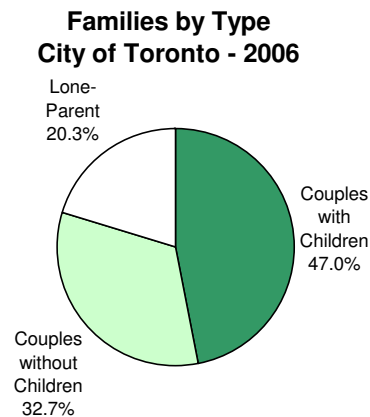

2006
City of Toronto Ward Profiles
Ward 35

FAMILIES

Families by Type

Ward 35			City of Toronto		
	No.	%		No.	%
Couples with Children	7,380	47.5	Couples with Children	314,610	47.0
Couples without Children	4,310	27.8	Couples without Children	219,345	32.7
Lone-Parent	3,835	24.7	Lone-Parent	136,135	20.3
Total	15,525	100.0	Total	670,090	100.0

Families by Number of Children

Ward 35			City of Toronto		
	No.	%		No.	%
All Families			All Families		
With Children	11,215	72.2	With Children	450,745	67.3
Without Children	4,310	27.8	Without Children	219,345	32.7
Total	15,525	100.0	Total	670,090	100.0
Couples			Couples		
1 Child	2,995	40.6	1 Child	129,275	41.1
2 Children	3,025	41.0	2 Children	130,045	41.3
3+ Children	1,360	18.4	3+ Children	55,290	17.6
Total	7,380	100.0	Total	314,610	100.0
Lone Parent			Lone Parent		
1 Child	2,335	60.9	1 Child	83,560	61.4
2 Children	1,055	27.5	2 Children	37,430	27.5
3+ Children	445	11.6	3+ Children	15,145	11.1
Total	3,835	100.0	Total	136,135	100.0
Number of Children at Home by Age			Number of Children at Home by Age		
Under 6 years of age	4,530	23.1	Under 6 years of age	159,605	20.4
6 - 14 years	6,500	33.2	6 - 14 years	245,895	31.4
15 - 17 years	2,070	10.6	15 - 17 years	83,030	10.6
18 - 24 years	3,470	17.7	18 - 24 years	163,225	20.8
25 years and more	3,015	15.4	25 years and more	131,710	16.8
Total	19,585	100.0	Total	783,465	100.0