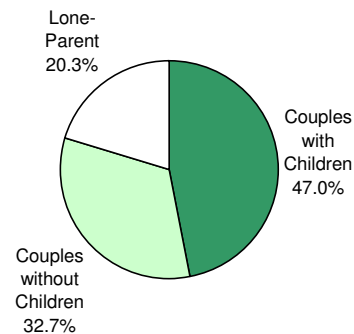

2006  
City of Toronto Ward Profiles  
**Ward 36**

**FAMILIES**

**Families by Type**

Ward 36			City of Toronto		
	No.	%		No.	%
Couples with Children	6,565	46.5	Couples with Children	314,610	47.0
Couples without Children	4,335	30.7	Couples without Children	219,345	32.7
Lone-Parent	3,215	22.8	Lone-Parent	136,135	20.3
<b>Total</b>	<b>14,115</b>	<b>100.0</b>	<b>Total</b>	<b>670,090</b>	<b>100.0</b>

**Families by Type  
Ward 36 - 2006**

**Families by Type  
City of Toronto - 2006**

**Families by Number of Children**

Ward 36			City of Toronto		
	No.	%		No.	%
<b>All Families</b>			<b>All Families</b>		
With Children	9,780	69.3	With Children	450,745	67.3
Without Children	4,335	30.7	Without Children	219,345	32.7
<b>Total</b>	<b>14,115</b>	<b>100.0</b>	<b>Total</b>	<b>670,090</b>	<b>100.0</b>
<b>Couples</b>			<b>Couples</b>		
1 Child	2,480	37.8	1 Child	129,275	41.1
2 Children	2,785	42.4	2 Children	130,045	41.3
3+ Children	1,300	19.8	3+ Children	55,290	17.6
<b>Total</b>	<b>6,565</b>	<b>100.0</b>	<b>Total</b>	<b>314,610</b>	<b>100.0</b>
<b>Lone Parent</b>			<b>Lone Parent</b>		
1 Child	1,995	62.1	1 Child	83,560	61.4
2 Children	905	28.1	2 Children	37,430	27.5
3+ Children	315	9.8	3+ Children	15,145	11.1
<b>Total</b>	<b>3,215</b>	<b>100.0</b>	<b>Total</b>	<b>136,135</b>	<b>100.0</b>
<b>Number of Children at Home by Age</b>			<b>Number of Children at Home by Age</b>		
Under 6 years of age	3,290	19.1	Under 6 years of age	159,605	20.4
6 - 14 years	6,075	35.2	6 - 14 years	245,895	31.4
15 - 17 years	1,970	11.4	15 - 17 years	83,030	10.6
18 - 24 years	3,485	20.2	18 - 24 years	163,225	20.8
25 years and more	2,445	14.2	25 years and more	131,710	16.8
<b>Total</b>	<b>17,265</b>	<b>100.0</b>	<b>Total</b>	<b>783,465</b>	<b>100.0</b>