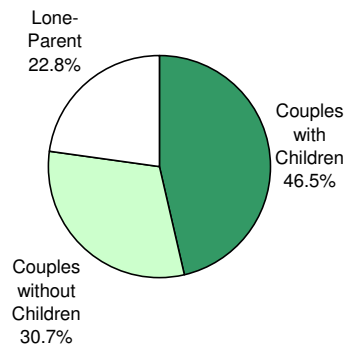

2006  
City of Toronto Ward Profiles  
**Ward 36**

**FAMILIES**

**Families by Type**

Ward 36			City of Toronto		
	No.	%		No.	%
Couples with Children	6,565	46.5	Couples with Children	314,610	47.0
Couples without Children	4,335	30.7	Couples without Children	219,345	32.7
Lone-Parent	3,215	22.8	Lone-Parent	136,135	20.3
<b>Total</b>	<b>14,115</b>	<b>100.0</b>	<b>Total</b>	<b>670,090</b>	<b>100.0</b>

**Families by Type  
Ward 36 - 2006**

**Families by Type  
City of Toronto - 2006**

**Families by Number of Children**

Ward 36			City of Toronto		
	No.	%		No.	%
<b>All Families</b>			<b>All Families</b>		
With Children	9,780	69.3	With Children	450,745	67.3
Without Children	4,335	30.7	Without Children	219,345	32.7
<b>Total</b>	<b>14,115</b>	<b>100.0</b>	<b>Total</b>	<b>670,090</b>	<b>100.0</b>
<b>Couples</b>			<b>Couples</b>		
1 Child	2,480	37.8	1 Child	129,275	41.1
2 Children	2,785	42.4	2 Children	130,045	41.3
3+ Children	1,300	19.8	3+ Children	55,290	17.6
<b>Total</b>	<b>6,565</b>	<b>100.0</b>	<b>Total</b>	<b>314,610</b>	<b>100.0</b>
<b>Lone Parent</b>			<b>Lone Parent</b>		
1 Child	1,995	62.1	1 Child	83,560	61.4
2 Children	905	28.1	2 Children	37,430	27.5
3+ Children	315	9.8	3+ Children	15,145	11.1
<b>Total</b>	<b>3,215</b>	<b>100.0</b>	<b>Total</b>	<b>136,135</b>	<b>100.0</b>
<b>Number of Children at Home by Age</b>			<b>Number of Children at Home by Age</b>		
Under 6 years of age	3,290	19.1	Under 6 years of age	159,605	20.4
6 - 14 years	6,075	35.2	6 - 14 years	245,895	31.4
15 - 17 years	1,970	11.4	15 - 17 years	83,030	10.6
18 - 24 years	3,485	20.2	18 - 24 years	163,225	20.8
25 years and more	2,445	14.2	25 years and more	131,710	16.8
<b>Total</b>	<b>17,265</b>	<b>100.0</b>	<b>Total</b>	<b>783,465</b>	<b>100.0</b>