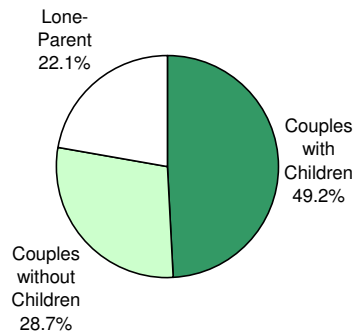

2006  
City of Toronto Ward Profiles  
**Ward 37**

**FAMILIES**

**Families by Type**

Ward 37			City of Toronto		
	No.	%		No.	%
Couples with Children	8,570	49.2	Couples with Children	314,610	47.0
Couples without Children	4,995	28.7	Couples without Children	219,345	32.7
Lone-Parent	3,855	22.1	Lone-Parent	136,135	20.3
<b>Total</b>	<b>17,420</b>	<b>100.0</b>	<b>Total</b>	<b>670,090</b>	<b>100.0</b>

**Families by Type  
Ward 37 - 2006**

**Families by Type  
City of Toronto - 2006**

**Families by Number of Children**

Ward 37			City of Toronto		
	No.	%		No.	%
<b>All Families</b>			<b>All Families</b>		
With Children	12,425	71.3	With Children	450,745	67.3
Without Children	4,995	28.7	Without Children	219,345	32.7
<b>Total</b>	<b>17,420</b>	<b>100.0</b>	<b>Total</b>	<b>670,090</b>	<b>100.0</b>
<b>Couples</b>			<b>Couples</b>		
1 Child	3,485	40.7	1 Child	129,275	41.1
2 Children	3,365	39.3	2 Children	130,045	41.3
3+ Children	1,720	20.1	3+ Children	55,290	17.6
<b>Total</b>	<b>8,570</b>	<b>100.0</b>	<b>Total</b>	<b>314,610</b>	<b>100.0</b>
<b>Lone Parent</b>			<b>Lone Parent</b>		
1 Child	2,435	63.2	1 Child	83,560	61.4
2 Children	1,020	26.5	2 Children	37,430	27.5
3+ Children	400	10.4	3+ Children	15,145	11.1
<b>Total</b>	<b>3,855</b>	<b>100.0</b>	<b>Total</b>	<b>136,135</b>	<b>100.0</b>
<b>Number of Children at Home by Age</b>			<b>Number of Children at Home by Age</b>		
Under 6 years of age	4,565	20.9	Under 6 years of age	159,605	20.4
6 - 14 years	6,990	31.9	6 - 14 years	245,895	31.4
15 - 17 years	2,270	10.4	15 - 17 years	83,030	10.6
18 - 24 years	4,105	18.8	18 - 24 years	163,225	20.8
25 years and more	3,960	18.1	25 years and more	131,710	16.8
<b>Total</b>	<b>21,890</b>	<b>100.0</b>	<b>Total</b>	<b>783,465</b>	<b>100.0</b>