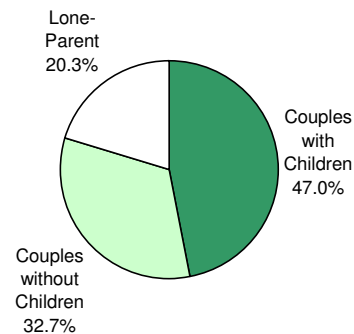

2006  
City of Toronto Ward Profiles  
**Ward 37**

**FAMILIES**

**Families by Type**

Ward 37			City of Toronto		
	No.	%		No.	%
Couples with Children	8,570	49.2	Couples with Children	314,610	47.0
Couples without Children	4,995	28.7	Couples without Children	219,345	32.7
Lone-Parent	3,855	22.1	Lone-Parent	136,135	20.3
<b>Total</b>	<b>17,420</b>	<b>100.0</b>	<b>Total</b>	<b>670,090</b>	<b>100.0</b>

**Families by Type  
Ward 37 - 2006**

**Families by Type  
City of Toronto - 2006**

**Families by Number of Children**

Ward 37			City of Toronto		
	No.	%		No.	%
<b>All Families</b>			<b>All Families</b>		
With Children	12,425	71.3	With Children	450,745	67.3
Without Children	4,995	28.7	Without Children	219,345	32.7
<b>Total</b>	<b>17,420</b>	<b>100.0</b>	<b>Total</b>	<b>670,090</b>	<b>100.0</b>
<b>Couples</b>			<b>Couples</b>		
1 Child	3,485	40.7	1 Child	129,275	41.1
2 Children	3,365	39.3	2 Children	130,045	41.3
3+ Children	1,720	20.1	3+ Children	55,290	17.6
<b>Total</b>	<b>8,570</b>	<b>100.0</b>	<b>Total</b>	<b>314,610</b>	<b>100.0</b>
<b>Lone Parent</b>			<b>Lone Parent</b>		
1 Child	2,435	63.2	1 Child	83,560	61.4
2 Children	1,020	26.5	2 Children	37,430	27.5
3+ Children	400	10.4	3+ Children	15,145	11.1
<b>Total</b>	<b>3,855</b>	<b>100.0</b>	<b>Total</b>	<b>136,135</b>	<b>100.0</b>
<b>Number of Children at Home by Age</b>			<b>Number of Children at Home by Age</b>		
Under 6 years of age	4,565	20.9	Under 6 years of age	159,605	20.4
6 - 14 years	6,990	31.9	6 - 14 years	245,895	31.4
15 - 17 years	2,270	10.4	15 - 17 years	83,030	10.6
18 - 24 years	4,105	18.8	18 - 24 years	163,225	20.8
25 years and more	3,960	18.1	25 years and more	131,710	16.8
<b>Total</b>	<b>21,890</b>	<b>100.0</b>	<b>Total</b>	<b>783,465</b>	<b>100.0</b>