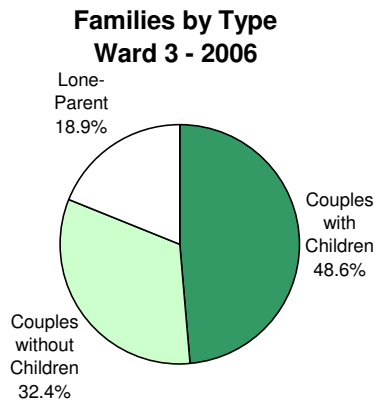

2006
City of Toronto Ward Profiles
Ward 3

FAMILIES

Families by Type

Ward 3			City of Toronto		
	No.	%		No.	%
Couples with Children	7,160	48.6	Couples with Children	314,610	47.0
Couples without Children	4,775	32.4	Couples without Children	219,345	32.7
Lone-Parent	2,790	18.9	Lone-Parent	136,135	20.3
Total	14,725	100.0	Total	670,090	100.0

Families by Number of Children

Ward 3			City of Toronto		
	No.	%		No.	%
All Families			All Families		
With Children	9,950	67.6	With Children	450,745	67.3
Without Children	4,775	32.4	Without Children	219,345	32.7
Total	14,725	100.0	Total	670,090	100.0
Couples			Couples		
1 Child	2,785	38.9	1 Child	129,275	41.1
2 Children	3,345	46.7	2 Children	130,045	41.3
3+ Children	1,030	14.4	3+ Children	55,290	17.6
Total	7,160	100.0	Total	314,610	100.0
Lone Parent			Lone Parent		
1 Child	1,755	62.9	1 Child	83,560	61.4
2 Children	775	27.8	2 Children	37,430	27.5
3+ Children	260	9.3	3+ Children	15,145	11.1
Total	2,790	100.0	Total	136,135	100.0
Number of Children at Home by Age			Number of Children at Home by Age		
Under 6 years of age	5,225	21.5	Under 6 years of age	159,605	20.4
6 - 14 years	8,260	34.0	6 - 14 years	245,895	31.4
15 - 17 years	2,365	9.7	15 - 17 years	83,030	10.6
18 - 24 years	4,935	20.3	18 - 24 years	163,225	20.8
25 years and more	3,490	14.4	25 years and more	131,710	16.8
Total	24,275	100.0	Total	783,465	100.0