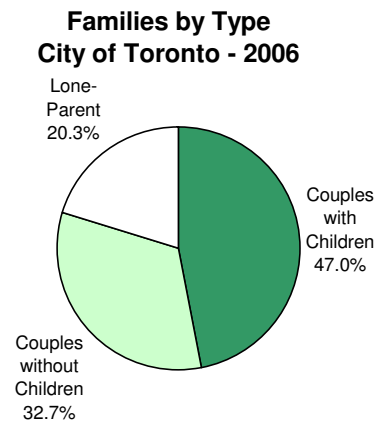

2006
City of Toronto Ward Profiles
Ward 3

FAMILIES

Families by Type

Ward 3			City of Toronto		
	No.	%		No.	%
Couples with Children	7,160	48.6	Couples with Children	314,610	47.0
Couples without Children	4,775	32.4	Couples without Children	219,345	32.7
Lone-Parent	2,790	18.9	Lone-Parent	136,135	20.3
Total	14,725	100.0	Total	670,090	100.0

Families by Number of Children

Ward 3			City of Toronto		
	No.	%		No.	%
All Families			All Families		
With Children	9,950	67.6	With Children	450,745	67.3
Without Children	4,775	32.4	Without Children	219,345	32.7
Total	14,725	100.0	Total	670,090	100.0
Couples			Couples		
1 Child	2,785	38.9	1 Child	129,275	41.1
2 Children	3,345	46.7	2 Children	130,045	41.3
3+ Children	1,030	14.4	3+ Children	55,290	17.6
Total	7,160	100.0	Total	314,610	100.0
Lone Parent			Lone Parent		
1 Child	1,755	62.9	1 Child	83,560	61.4
2 Children	775	27.8	2 Children	37,430	27.5
3+ Children	260	9.3	3+ Children	15,145	11.1
Total	2,790	100.0	Total	136,135	100.0
Number of Children at Home by Age			Number of Children at Home by Age		
Under 6 years of age	5,225	21.5	Under 6 years of age	159,605	20.4
6 - 14 years	8,260	34.0	6 - 14 years	245,895	31.4
15 - 17 years	2,365	9.7	15 - 17 years	83,030	10.6
18 - 24 years	4,935	20.3	18 - 24 years	163,225	20.8
25 years and more	3,490	14.4	25 years and more	131,710	16.8
Total	24,275	100.0	Total	783,465	100.0