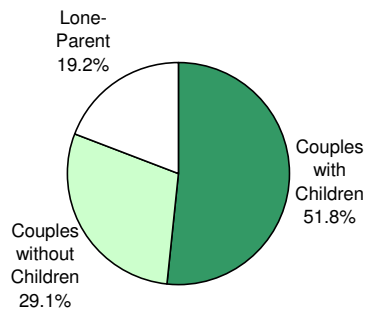

2006  
City of Toronto Ward Profiles  
**Ward 40**

**FAMILIES**

**Families by Type**

Ward 40			City of Toronto		
	No.	%		No.	%
Couples with Children	9,030	51.8	Couples with Children	314,610	47.0
Couples without Children	5,070	29.1	Couples without Children	219,345	32.7
Lone-Parent	3,345	19.2	Lone-Parent	136,135	20.3
<b>Total</b>	<b>17,445</b>	<b>100.0</b>	<b>Total</b>	<b>670,090</b>	<b>100.0</b>

**Families by Type  
Ward 40 - 2006**

**Families by Type  
City of Toronto - 2006**

**Families by Number of Children**

Ward 40			City of Toronto		
	No.	%		No.	%
<b>All Families</b>			<b>All Families</b>		
With Children	12,375	70.9	With Children	450,745	67.3
Without Children	5,070	29.1	Without Children	219,345	32.7
<b>Total</b>	<b>17,445</b>	<b>100.0</b>	<b>Total</b>	<b>670,090</b>	<b>100.0</b>
<b>Couples</b>			<b>Couples</b>		
1 Child	4,135	45.8	1 Child	129,275	41.1
2 Children	3,585	39.7	2 Children	130,045	41.3
3+ Children	1,310	14.5	3+ Children	55,290	17.6
<b>Total</b>	<b>9,030</b>	<b>100.0</b>	<b>Total</b>	<b>314,610</b>	<b>100.0</b>
<b>Lone Parent</b>			<b>Lone Parent</b>		
1 Child	2,180	65.2	1 Child	83,560	61.4
2 Children	855	25.6	2 Children	37,430	27.5
3+ Children	310	9.3	3+ Children	15,145	11.1
<b>Total</b>	<b>3,345</b>	<b>100.0</b>	<b>Total</b>	<b>136,135</b>	<b>100.0</b>
<b>Number of Children at Home by Age</b>			<b>Number of Children at Home by Age</b>		
Under 6 years of age	4,140	20.3	Under 6 years of age	159,605	20.4
6 - 14 years	6,125	30.0	6 - 14 years	245,895	31.4
15 - 17 years	2,015	9.9	15 - 17 years	83,030	10.6
18 - 24 years	4,250	20.8	18 - 24 years	163,225	20.8
25 years and more	3,905	19.1	25 years and more	131,710	16.8
<b>Total</b>	<b>20,435</b>	<b>100.0</b>	<b>Total</b>	<b>783,465</b>	<b>100.0</b>