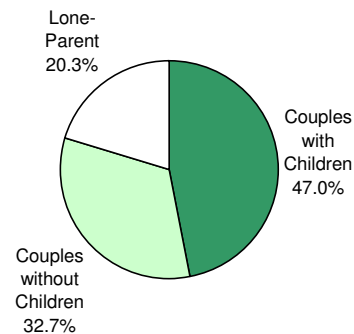

2006  
City of Toronto Ward Profiles  
**Ward 40**

**FAMILIES**

**Families by Type**

Ward 40			City of Toronto		
	No.	%		No.	%
Couples with Children	9,030	51.8	Couples with Children	314,610	47.0
Couples without Children	5,070	29.1	Couples without Children	219,345	32.7
Lone-Parent	3,345	19.2	Lone-Parent	136,135	20.3
<b>Total</b>	<b>17,445</b>	<b>100.0</b>	<b>Total</b>	<b>670,090</b>	<b>100.0</b>

**Families by Type  
Ward 40 - 2006**

**Families by Type  
City of Toronto - 2006**

**Families by Number of Children**

Ward 40			City of Toronto		
	No.	%		No.	%
<b>All Families</b>			<b>All Families</b>		
With Children	12,375	70.9	With Children	450,745	67.3
Without Children	5,070	29.1	Without Children	219,345	32.7
<b>Total</b>	<b>17,445</b>	<b>100.0</b>	<b>Total</b>	<b>670,090</b>	<b>100.0</b>
<b>Couples</b>			<b>Couples</b>		
1 Child	4,135	45.8	1 Child	129,275	41.1
2 Children	3,585	39.7	2 Children	130,045	41.3
3+ Children	1,310	14.5	3+ Children	55,290	17.6
<b>Total</b>	<b>9,030</b>	<b>100.0</b>	<b>Total</b>	<b>314,610</b>	<b>100.0</b>
<b>Lone Parent</b>			<b>Lone Parent</b>		
1 Child	2,180	65.2	1 Child	83,560	61.4
2 Children	855	25.6	2 Children	37,430	27.5
3+ Children	310	9.3	3+ Children	15,145	11.1
<b>Total</b>	<b>3,345</b>	<b>100.0</b>	<b>Total</b>	<b>136,135</b>	<b>100.0</b>
<b>Number of Children at Home by Age</b>			<b>Number of Children at Home by Age</b>		
Under 6 years of age	4,140	20.3	Under 6 years of age	159,605	20.4
6 - 14 years	6,125	30.0	6 - 14 years	245,895	31.4
15 - 17 years	2,015	9.9	15 - 17 years	83,030	10.6
18 - 24 years	4,250	20.8	18 - 24 years	163,225	20.8
25 years and more	3,905	19.1	25 years and more	131,710	16.8
<b>Total</b>	<b>20,435</b>	<b>100.0</b>	<b>Total</b>	<b>783,465</b>	<b>100.0</b>