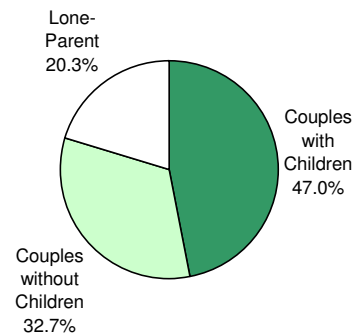

2006
City of Toronto Ward Profiles
Ward 41

FAMILIES

Families by Type

Ward 41			City of Toronto		
	No.	%		No.	%
Couples with Children	11,080	56.8	Couples with Children	314,610	47.0
Couples without Children	5,180	26.6	Couples without Children	219,345	32.7
Lone-Parent	3,235	16.6	Lone-Parent	136,135	20.3
Total	19,495	100.0	Total	670,090	100.0

**Families by Type
Ward 41 - 2006**

**Families by Type
City of Toronto - 2006**

Families by Number of Children

Ward 41			City of Toronto		
	No.	%		No.	%
All Families			All Families		
With Children	14,315	73.4	With Children	450,745	67.3
Without Children	5,180	26.6	Without Children	219,345	32.7
Total	19,495	100.0	Total	670,090	100.0
Couples			Couples		
1 Child	4,635	41.8	1 Child	129,275	41.1
2 Children	4,675	42.2	2 Children	130,045	41.3
3+ Children	1,770	16.0	3+ Children	55,290	17.6
Total	11,080	100.0	Total	314,610	100.0
Lone Parent			Lone Parent		
1 Child	1,905	58.9	1 Child	83,560	61.4
2 Children	1,000	30.9	2 Children	37,430	27.5
3+ Children	330	10.2	3+ Children	15,145	11.1
Total	3,235	100.0	Total	136,135	100.0
Number of Children at Home by Age			Number of Children at Home by Age		
Under 6 years of age	3,695	14.9	Under 6 years of age	159,605	20.4
6 - 14 years	6,665	27.0	6 - 14 years	245,895	31.4
15 - 17 years	2,585	10.5	15 - 17 years	83,030	10.6
18 - 24 years	5,885	23.8	18 - 24 years	163,225	20.8
25 years and more	5,900	23.9	25 years and more	131,710	16.8
Total	24,730	100.0	Total	783,465	100.0