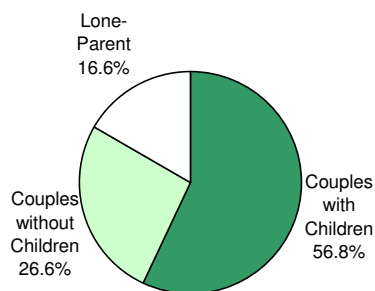

2006
City of Toronto Ward Profiles
Ward 41

FAMILIES

Families by Type

Ward 41			City of Toronto		
	No.	%		No.	%
Couples with Children	11,080	56.8	Couples with Children	314,610	47.0
Couples without Children	5,180	26.6	Couples without Children	219,345	32.7
Lone-Parent	3,235	16.6	Lone-Parent	136,135	20.3
Total	19,495	100.0	Total	670,090	100.0

**Families by Type
Ward 41 - 2006**

**Families by Type
City of Toronto - 2006**

Families by Number of Children

Ward 41			City of Toronto		
	No.	%		No.	%
All Families			All Families		
With Children	14,315	73.4	With Children	450,745	67.3
Without Children	5,180	26.6	Without Children	219,345	32.7
Total	19,495	100.0	Total	670,090	100.0
Couples			Couples		
1 Child	4,635	41.8	1 Child	129,275	41.1
2 Children	4,675	42.2	2 Children	130,045	41.3
3+ Children	1,770	16.0	3+ Children	55,290	17.6
Total	11,080	100.0	Total	314,610	100.0
Lone Parent			Lone Parent		
1 Child	1,905	58.9	1 Child	83,560	61.4
2 Children	1,000	30.9	2 Children	37,430	27.5
3+ Children	330	10.2	3+ Children	15,145	11.1
Total	3,235	100.0	Total	136,135	100.0
Number of Children at Home by Age			Number of Children at Home by Age		
Under 6 years of age	3,695	14.9	Under 6 years of age	159,605	20.4
6 - 14 years	6,665	27.0	6 - 14 years	245,895	31.4
15 - 17 years	2,585	10.5	15 - 17 years	83,030	10.6
18 - 24 years	5,885	23.8	18 - 24 years	163,225	20.8
25 years and more	5,900	23.9	25 years and more	131,710	16.8
Total	24,730	100.0	Total	783,465	100.0