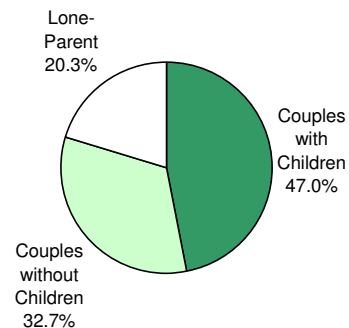

2006  
City of Toronto Ward Profiles  
**Ward 42**

**FAMILIES**

**Families by Type**

Ward 42			City of Toronto		
	No.	%		No.	%
Couples with Children	11,705	58.2	Couples with Children	314,610	47.0
Couples without Children	4,190	20.8	Couples without Children	219,345	32.7
Lone-Parent	4,225	21.0	Lone-Parent	136,135	20.3
<b>Total</b>	<b>20,120</b>	<b>100.0</b>	<b>Total</b>	<b>670,090</b>	<b>100.0</b>

**Families by Type  
Ward 42 - 2006**

**Families by Type  
City of Toronto - 2006**

**Families by Number of Children**

Ward 42			City of Toronto		
	No.	%		No.	%
<b>All Families</b>			<b>All Families</b>		
With Children	15,930	79.2	With Children	450,745	67.3
Without Children	4,190	20.8	Without Children	219,345	32.7
<b>Total</b>	<b>20,120</b>	<b>100.0</b>	<b>Total</b>	<b>670,090</b>	<b>100.0</b>
<b>Couples</b>			<b>Couples</b>		
1 Child	3,790	32.4	1 Child	129,275	41.1
2 Children	5,005	42.8	2 Children	130,045	41.3
3+ Children	2,910	24.9	3+ Children	55,290	17.6
<b>Total</b>	<b>11,705</b>	<b>100.0</b>	<b>Total</b>	<b>314,610</b>	<b>100.0</b>
<b>Lone Parent</b>			<b>Lone Parent</b>		
1 Child	2,170	51.4	1 Child	83,560	61.4
2 Children	1,355	32.1	2 Children	37,430	27.5
3+ Children	700	16.6	3+ Children	15,145	11.1
<b>Total</b>	<b>4,225</b>	<b>100.0</b>	<b>Total</b>	<b>136,135</b>	<b>100.0</b>
<b>Number of Children at Home by Age</b>			<b>Number of Children at Home by Age</b>		
Under 6 years of age	6,300	20.5	Under 6 years of age	159,605	20.4
6 - 14 years	9,965	32.3	6 - 14 years	245,895	31.4
15 - 17 years	3,415	11.1	15 - 17 years	83,030	10.6
18 - 24 years	6,230	20.2	18 - 24 years	163,225	20.8
25 years and more	4,895	15.9	25 years and more	131,710	16.8
<b>Total</b>	<b>30,805</b>	<b>100.0</b>	<b>Total</b>	<b>783,465</b>	<b>100.0</b>