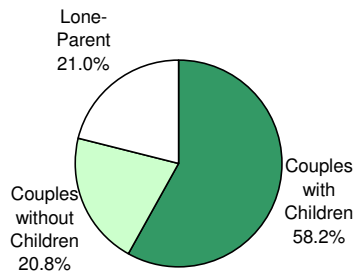

2006  
City of Toronto Ward Profiles  
**Ward 42**

**FAMILIES**

**Families by Type**

Ward 42			City of Toronto		
	No.	%		No.	%
Couples with Children	11,705	58.2	Couples with Children	314,610	47.0
Couples without Children	4,190	20.8	Couples without Children	219,345	32.7
Lone-Parent	4,225	21.0	Lone-Parent	136,135	20.3
<b>Total</b>	<b>20,120</b>	<b>100.0</b>	<b>Total</b>	<b>670,090</b>	<b>100.0</b>

**Families by Type  
Ward 42 - 2006**

**Families by Type  
City of Toronto - 2006**

**Families by Number of Children**

Ward 42			City of Toronto		
	No.	%		No.	%
<b>All Families</b>			<b>All Families</b>		
With Children	15,930	79.2	With Children	450,745	67.3
Without Children	4,190	20.8	Without Children	219,345	32.7
<b>Total</b>	<b>20,120</b>	<b>100.0</b>	<b>Total</b>	<b>670,090</b>	<b>100.0</b>
<b>Couples</b>			<b>Couples</b>		
1 Child	3,790	32.4	1 Child	129,275	41.1
2 Children	5,005	42.8	2 Children	130,045	41.3
3+ Children	2,910	24.9	3+ Children	55,290	17.6
<b>Total</b>	<b>11,705</b>	<b>100.0</b>	<b>Total</b>	<b>314,610</b>	<b>100.0</b>
<b>Lone Parent</b>			<b>Lone Parent</b>		
1 Child	2,170	51.4	1 Child	83,560	61.4
2 Children	1,355	32.1	2 Children	37,430	27.5
3+ Children	700	16.6	3+ Children	15,145	11.1
<b>Total</b>	<b>4,225</b>	<b>100.0</b>	<b>Total</b>	<b>136,135</b>	<b>100.0</b>
<b>Number of Children at Home by Age</b>			<b>Number of Children at Home by Age</b>		
Under 6 years of age	6,300	20.5	Under 6 years of age	159,605	20.4
6 - 14 years	9,965	32.3	6 - 14 years	245,895	31.4
15 - 17 years	3,415	11.1	15 - 17 years	83,030	10.6
18 - 24 years	6,230	20.2	18 - 24 years	163,225	20.8
25 years and more	4,895	15.9	25 years and more	131,710	16.8
<b>Total</b>	<b>30,805</b>	<b>100.0</b>	<b>Total</b>	<b>783,465</b>	<b>100.0</b>