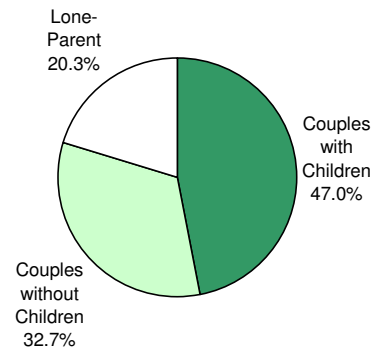

2006  
City of Toronto Ward Profiles  
**Ward 43**

**FAMILIES**

**Families by Type**

Ward 43			City of Toronto		
	No.	%		No.	%
Couples with Children	6,970	46.3	Couples with Children	314,610	47.0
Couples without Children	4,190	27.8	Couples without Children	219,345	32.7
Lone-Parent	3,890	25.8	Lone-Parent	136,135	20.3
<b>Total</b>	<b>15,050</b>	<b>100.0</b>	<b>Total</b>	<b>670,090</b>	<b>100.0</b>

**Families by Type  
Ward 43 - 2006**

**Families by Type  
City of Toronto - 2006**

**Families by Number of Children**

Ward 43			City of Toronto		
	No.	%		No.	%
<b>All Families</b>			<b>All Families</b>		
With Children	10,860	72.2	With Children	450,745	67.3
Without Children	4,190	27.8	Without Children	219,345	32.7
<b>Total</b>	<b>15,050</b>	<b>100.0</b>	<b>Total</b>	<b>670,090</b>	<b>100.0</b>
<b>Couples</b>			<b>Couples</b>		
1 Child	2,570	36.9	1 Child	129,275	41.1
2 Children	2,670	38.3	2 Children	130,045	41.3
3+ Children	1,730	24.8	3+ Children	55,290	17.6
<b>Total</b>	<b>6,970</b>	<b>100.0</b>	<b>Total</b>	<b>314,610</b>	<b>100.0</b>
<b>Lone Parent</b>			<b>Lone Parent</b>		
1 Child	2,225	57.2	1 Child	83,560	61.4
2 Children	1,125	28.9	2 Children	37,430	27.5
3+ Children	540	13.9	3+ Children	15,145	11.1
<b>Total</b>	<b>3,890</b>	<b>100.0</b>	<b>Total</b>	<b>136,135</b>	<b>100.0</b>
<b>Number of Children at Home by Age</b>			<b>Number of Children at Home by Age</b>		
Under 6 years of age	4,160	20.7	Under 6 years of age	159,605	20.4
6 - 14 years	6,905	34.4	6 - 14 years	245,895	31.4
15 - 17 years	2,240	11.2	15 - 17 years	83,030	10.6
18 - 24 years	3,880	19.3	18 - 24 years	163,225	20.8
25 years and more	2,900	14.4	25 years and more	131,710	16.8
<b>Total</b>	<b>20,085</b>	<b>100.0</b>	<b>Total</b>	<b>783,465</b>	<b>100.0</b>