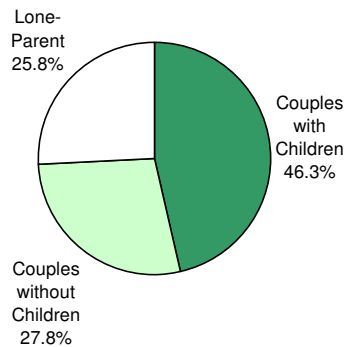

2006  
City of Toronto Ward Profiles  
**Ward 43**

**FAMILIES**

**Families by Type**

Ward 43			City of Toronto		
	No.	%		No.	%
Couples with Children	6,970	46.3	Couples with Children	314,610	47.0
Couples without Children	4,190	27.8	Couples without Children	219,345	32.7
Lone-Parent	3,890	25.8	Lone-Parent	136,135	20.3
<b>Total</b>	<b>15,050</b>	<b>100.0</b>	<b>Total</b>	<b>670,090</b>	<b>100.0</b>

**Families by Type  
Ward 43 - 2006**

**Families by Type  
City of Toronto - 2006**

**Families by Number of Children**

Ward 43			City of Toronto		
	No.	%		No.	%
<b>All Families</b>			<b>All Families</b>		
With Children	10,860	72.2	With Children	450,745	67.3
Without Children	4,190	27.8	Without Children	219,345	32.7
<b>Total</b>	<b>15,050</b>	<b>100.0</b>	<b>Total</b>	<b>670,090</b>	<b>100.0</b>
<b>Couples</b>			<b>Couples</b>		
1 Child	2,570	36.9	1 Child	129,275	41.1
2 Children	2,670	38.3	2 Children	130,045	41.3
3+ Children	1,730	24.8	3+ Children	55,290	17.6
<b>Total</b>	<b>6,970</b>	<b>100.0</b>	<b>Total</b>	<b>314,610</b>	<b>100.0</b>
<b>Lone Parent</b>			<b>Lone Parent</b>		
1 Child	2,225	57.2	1 Child	83,560	61.4
2 Children	1,125	28.9	2 Children	37,430	27.5
3+ Children	540	13.9	3+ Children	15,145	11.1
<b>Total</b>	<b>3,890</b>	<b>100.0</b>	<b>Total</b>	<b>136,135</b>	<b>100.0</b>
<b>Number of Children at Home by Age</b>			<b>Number of Children at Home by Age</b>		
Under 6 years of age	4,160	20.7	Under 6 years of age	159,605	20.4
6 - 14 years	6,905	34.4	6 - 14 years	245,895	31.4
15 - 17 years	2,240	11.2	15 - 17 years	83,030	10.6
18 - 24 years	3,880	19.3	18 - 24 years	163,225	20.8
25 years and more	2,900	14.4	25 years and more	131,710	16.8
<b>Total</b>	<b>20,085</b>	<b>100.0</b>	<b>Total</b>	<b>783,465</b>	<b>100.0</b>