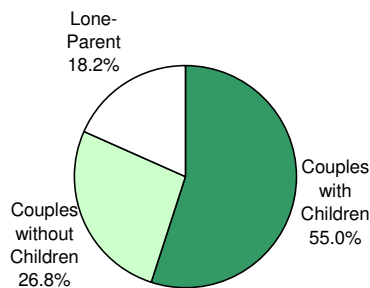

2006
City of Toronto Ward Profiles
Ward 44

FAMILIES

Families by Type

Ward 44			City of Toronto		
	No.	%		No.	%
Couples with Children	9,095	55.0	Couples with Children	314,610	47.0
Couples without Children	4,435	26.8	Couples without Children	219,345	32.7
Lone-Parent	3,010	18.2	Lone-Parent	136,135	20.3
Total	16,540	100.0	Total	670,090	100.0

**Families by Type
Ward 44 - 2006**

**Families by Type
City of Toronto - 2006**

Families by Number of Children

Ward 44			City of Toronto		
	No.	%		No.	%
All Families			All Families		
With Children	12,105	73.2	With Children	450,745	67.3
Without Children	4,435	26.8	Without Children	219,345	32.7
Total	16,540	100.0	Total	670,090	100.0
Couples			Couples		
1 Child	3,105	34.1	1 Child	129,275	41.1
2 Children	4,080	44.9	2 Children	130,045	41.3
3+ Children	1,910	21.0	3+ Children	55,290	17.6
Total	9,095	100.0	Total	314,610	100.0
Lone Parent			Lone Parent		
1 Child	1,745	58.0	1 Child	83,560	61.4
2 Children	880	29.2	2 Children	37,430	27.5
3+ Children	385	12.8	3+ Children	15,145	11.1
Total	3,010	100.0	Total	136,135	100.0
Number of Children at Home by Age			Number of Children at Home by Age		
Under 6 years of age	3,415	15.4	Under 6 years of age	159,605	20.4
6 - 14 years	6,620	29.8	6 - 14 years	245,895	31.4
15 - 17 years	2,410	10.8	15 - 17 years	83,030	10.6
18 - 24 years	5,870	26.4	18 - 24 years	163,225	20.8
25 years and more	3,915	17.6	25 years and more	131,710	16.8
Total	22,230	100.0	Total	783,465	100.0