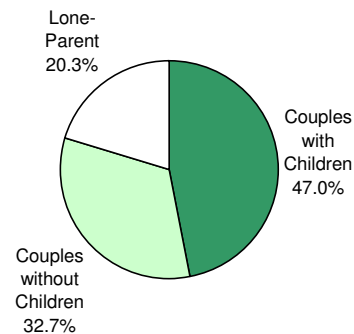

2006
City of Toronto Ward Profiles
Ward 44

FAMILIES

Families by Type

Ward 44			City of Toronto		
	No.	%		No.	%
Couples with Children	9,095	55.0	Couples with Children	314,610	47.0
Couples without Children	4,435	26.8	Couples without Children	219,345	32.7
Lone-Parent	3,010	18.2	Lone-Parent	136,135	20.3
Total	16,540	100.0	Total	670,090	100.0

**Families by Type
Ward 44 - 2006**

**Families by Type
City of Toronto - 2006**

Families by Number of Children

Ward 44			City of Toronto		
	No.	%		No.	%
All Families			All Families		
With Children	12,105	73.2	With Children	450,745	67.3
Without Children	4,435	26.8	Without Children	219,345	32.7
Total	16,540	100.0	Total	670,090	100.0
Couples			Couples		
1 Child	3,105	34.1	1 Child	129,275	41.1
2 Children	4,080	44.9	2 Children	130,045	41.3
3+ Children	1,910	21.0	3+ Children	55,290	17.6
Total	9,095	100.0	Total	314,610	100.0
Lone Parent			Lone Parent		
1 Child	1,745	58.0	1 Child	83,560	61.4
2 Children	880	29.2	2 Children	37,430	27.5
3+ Children	385	12.8	3+ Children	15,145	11.1
Total	3,010	100.0	Total	136,135	100.0
Number of Children at Home by Age			Number of Children at Home by Age		
Under 6 years of age	3,415	15.4	Under 6 years of age	159,605	20.4
6 - 14 years	6,620	29.8	6 - 14 years	245,895	31.4
15 - 17 years	2,410	10.8	15 - 17 years	83,030	10.6
18 - 24 years	5,870	26.4	18 - 24 years	163,225	20.8
25 years and more	3,915	17.6	25 years and more	131,710	16.8
Total	22,230	100.0	Total	783,465	100.0