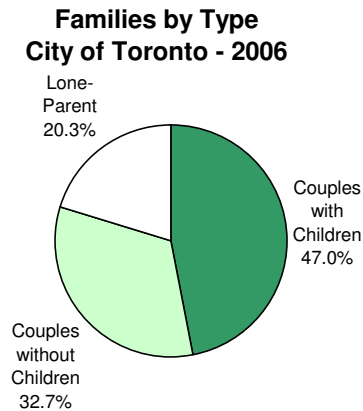

2006
City of Toronto Ward Profiles
Ward 4

FAMILIES

Families by Type

Ward 4			City of Toronto		
	No.	%		No.	%
Couples with Children	7,655	50.3	Couples with Children	314,610	47.0
Couples without Children	5,010	32.9	Couples without Children	219,345	32.7
Lone-Parent	2,540	16.7	Lone-Parent	136,135	20.3
Total	15,205	100.0	Total	670,090	100.0

Families by Number of Children

Ward 4			City of Toronto		
	No.	%		No.	%
All Families			All Families		
With Children	10,195	67.1	With Children	450,745	67.3
Without Children	5,010	32.9	Without Children	219,345	32.7
Total	15,205	100.0	Total	670,090	100.0
Couples			Couples		
1 Child	3,045	39.8	1 Child	129,275	41.1
2 Children	3,345	43.7	2 Children	130,045	41.3
3+ Children	1,265	16.5	3+ Children	55,290	17.6
Total	7,655	100.0	Total	314,610	100.0
Lone Parent			Lone Parent		
1 Child	1,640	64.6	1 Child	83,560	61.4
2 Children	680	26.8	2 Children	37,430	27.5
3+ Children	220	8.7	3+ Children	15,145	11.1
Total	2,540	100.0	Total	136,135	100.0
Number of Children at Home by Age			Number of Children at Home by Age		
Under 6 years of age	2,945	16.8	Under 6 years of age	159,605	20.4
6 - 14 years	5,375	30.6	6 - 14 years	245,895	31.4
15 - 17 years	2,040	11.6	15 - 17 years	83,030	10.6
18 - 24 years	4,110	23.4	18 - 24 years	163,225	20.8
25 years and more	3,095	17.6	25 years and more	131,710	16.8
Total	17,565	100.0	Total	783,465	100.0