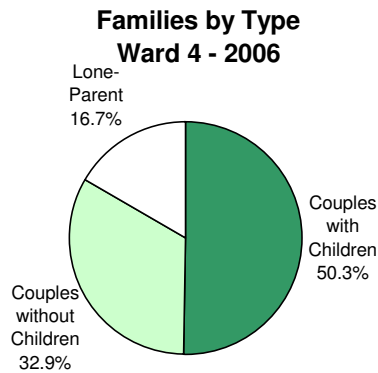

2006
City of Toronto Ward Profiles
Ward 4

FAMILIES

Families by Type

Ward 4			City of Toronto		
	No.	%		No.	%
Couples with Children	7,655	50.3	Couples with Children	314,610	47.0
Couples without Children	5,010	32.9	Couples without Children	219,345	32.7
Lone-Parent	2,540	16.7	Lone-Parent	136,135	20.3
Total	15,205	100.0	Total	670,090	100.0

Families by Number of Children

Ward 4			City of Toronto		
	No.	%		No.	%
All Families			All Families		
With Children	10,195	67.1	With Children	450,745	67.3
Without Children	5,010	32.9	Without Children	219,345	32.7
Total	15,205	100.0	Total	670,090	100.0
Couples			Couples		
1 Child	3,045	39.8	1 Child	129,275	41.1
2 Children	3,345	43.7	2 Children	130,045	41.3
3+ Children	1,265	16.5	3+ Children	55,290	17.6
Total	7,655	100.0	Total	314,610	100.0
Lone Parent			Lone Parent		
1 Child	1,640	64.6	1 Child	83,560	61.4
2 Children	680	26.8	2 Children	37,430	27.5
3+ Children	220	8.7	3+ Children	15,145	11.1
Total	2,540	100.0	Total	136,135	100.0
Number of Children at Home by Age			Number of Children at Home by Age		
Under 6 years of age	2,945	16.8	Under 6 years of age	159,605	20.4
6 - 14 years	5,375	30.6	6 - 14 years	245,895	31.4
15 - 17 years	2,040	11.6	15 - 17 years	83,030	10.6
18 - 24 years	4,110	23.4	18 - 24 years	163,225	20.8
25 years and more	3,095	17.6	25 years and more	131,710	16.8
Total	17,565	100.0	Total	783,465	100.0