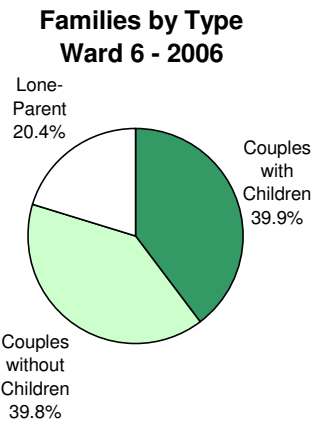

2006  
City of Toronto Ward Profiles  
**Ward 6**

**FAMILIES**

**Families by Type**

Ward 6			City of Toronto		
	No.	%		No.	%
Couples with Children	6,165	39.9	Couples with Children	314,610	47.0
Couples without Children	6,155	39.8	Couples without Children	219,345	32.7
Lone-Parent	3,150	20.4	Lone-Parent	136,135	20.3
<b>Total</b>	<b>15,470</b>	<b>100.0</b>	<b>Total</b>	<b>670,090</b>	<b>100.0</b>

**Families by Number of Children**

Ward 6			City of Toronto		
	No.	%		No.	%
<b>All Families</b>			<b>All Families</b>		
With Children	9,315	60.2	With Children	450,745	67.3
Without Children	6,155	39.8	Without Children	219,345	32.7
<b>Total</b>	<b>15,470</b>	<b>100.0</b>	<b>Total</b>	<b>670,090</b>	<b>100.0</b>
<b>Couples</b>			<b>Couples</b>		
1 Child	2,845	46.1	1 Child	129,275	41.1
2 Children	2,500	40.6	2 Children	130,045	41.3
3+ Children	820	13.3	3+ Children	55,290	17.6
<b>Total</b>	<b>6,165</b>	<b>100.0</b>	<b>Total</b>	<b>314,610</b>	<b>100.0</b>
<b>Lone Parent</b>			<b>Lone Parent</b>		
1 Child	2,160	68.6	1 Child	83,560	61.4
2 Children	780	24.8	2 Children	37,430	27.5
3+ Children	210	6.7	3+ Children	15,145	11.1
<b>Total</b>	<b>3,150</b>	<b>100.0</b>	<b>Total</b>	<b>136,135</b>	<b>100.0</b>
<b>Number of Children at Home by Age</b>			<b>Number of Children at Home by Age</b>		
Under 6 years of age	3,165	21.2	Under 6 years of age	159,605	20.4
6 - 14 years	4,620	31.0	6 - 14 years	245,895	31.4
15 - 17 years	1,680	11.3	15 - 17 years	83,030	10.6
18 - 24 years	2,940	19.7	18 - 24 years	163,225	20.8
25 years and more	2,500	16.8	25 years and more	131,710	16.8
<b>Total</b>	<b>14,905</b>	<b>100.0</b>	<b>Total</b>	<b>783,465</b>	<b>100.0</b>