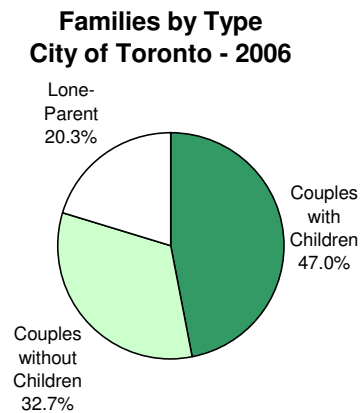

2006  
City of Toronto Ward Profiles  
**Ward 6**

**FAMILIES**

**Families by Type**

Ward 6			City of Toronto		
	No.	%		No.	%
Couples with Children	6,165	39.9	Couples with Children	314,610	47.0
Couples without Children	6,155	39.8	Couples without Children	219,345	32.7
Lone-Parent	3,150	20.4	Lone-Parent	136,135	20.3
<b>Total</b>	<b>15,470</b>	<b>100.0</b>	<b>Total</b>	<b>670,090</b>	<b>100.0</b>