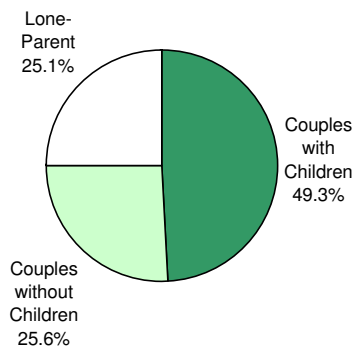

2006
City of Toronto Ward Profiles
Ward 7

FAMILIES

Families by Type

Ward 7			City of Toronto		
	No.	%		No.	%
Couples with Children	6,750	49.3	Couples with Children	314,610	47.0
Couples without Children	3,515	25.6	Couples without Children	219,345	32.7
Lone-Parent	3,440	25.1	Lone-Parent	136,135	20.3
Total	13,705	100.0	Total	670,090	100.0

**Families by Type
Ward 7 - 2006**

**Families by Type
City of Toronto - 2006**

Families by Number of Children

Ward 7			City of Toronto		
	No.	%		No.	%
All Families			All Families		
With Children	10,190	74.4	With Children	450,745	67.3
Without Children	3,515	25.6	Without Children	219,345	32.7
Total	13,705	100.0	Total	670,090	100.0
Couples			Couples		
1 Child	2,650	39.3	1 Child	129,275	41.1
2 Children	2,515	37.3	2 Children	130,045	41.3
3+ Children	1,585	23.5	3+ Children	55,290	17.6
Total	6,750	100.0	Total	314,610	100.0
Lone Parent			Lone Parent		
1 Child	1,745	50.7	1 Child	83,560	61.4
2 Children	1,060	30.8	2 Children	37,430	27.5
3+ Children	635	18.5	3+ Children	15,145	11.1
Total	3,440	100.0	Total	136,135	100.0
Number of Children at Home by Age			Number of Children at Home by Age		
Under 6 years of age	3,930	20.5	Under 6 years of age	159,605	20.4
6 - 14 years	6,400	33.4	6 - 14 years	245,895	31.4
15 - 17 years	1,865	9.7	15 - 17 years	83,030	10.6
18 - 24 years	3,440	18.0	18 - 24 years	163,225	20.8
25 years and more	3,500	18.3	25 years and more	131,710	16.8
Total	19,135	100.0	Total	783,465	100.0