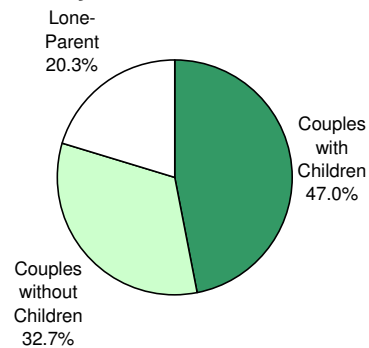

2006
City of Toronto Ward Profiles
Ward 7

FAMILIES

Families by Type

Ward 7			City of Toronto		
	No.	%		No.	%
Couples with Children	6,750	49.3	Couples with Children	314,610	47.0
Couples without Children	3,515	25.6	Couples without Children	219,345	32.7
Lone-Parent	3,440	25.1	Lone-Parent	136,135	20.3
Total	13,705	100.0	Total	670,090	100.0

**Families by Type
Ward 7 - 2006**

**Families by Type
City of Toronto - 2006**

Families by Number of Children

Ward 7			City of Toronto		
	No.	%		No.	%
All Families			All Families		
With Children	10,190	74.4	With Children	450,745	67.3
Without Children	3,515	25.6	Without Children	219,345	32.7
Total	13,705	100.0	Total	670,090	100.0
Couples			Couples		
1 Child	2,650	39.3	1 Child	129,275	41.1
2 Children	2,515	37.3	2 Children	130,045	41.3
3+ Children	1,585	23.5	3+ Children	55,290	17.6
Total	6,750	100.0	Total	314,610	100.0
Lone Parent			Lone Parent		
1 Child	1,745	50.7	1 Child	83,560	61.4
2 Children	1,060	30.8	2 Children	37,430	27.5
3+ Children	635	18.5	3+ Children	15,145	11.1
Total	3,440	100.0	Total	136,135	100.0
Number of Children at Home by Age			Number of Children at Home by Age		
Under 6 years of age	3,930	20.5	Under 6 years of age	159,605	20.4
6 - 14 years	6,400	33.4	6 - 14 years	245,895	31.4
15 - 17 years	1,865	9.7	15 - 17 years	83,030	10.6
18 - 24 years	3,440	18.0	18 - 24 years	163,225	20.8
25 years and more	3,500	18.3	25 years and more	131,710	16.8
Total	19,135	100.0	Total	783,465	100.0