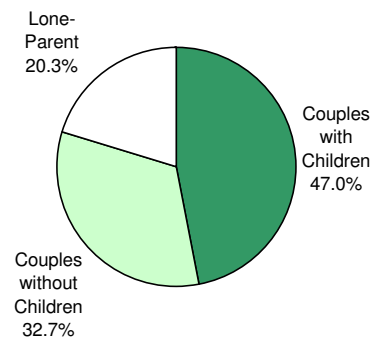

2006
City of Toronto Ward Profiles
Ward 8

FAMILIES

Families by Type

Ward 8			City of Toronto		
	No.	%		No.	%
Couples with Children	5,520	43.3	Couples with Children	314,610	47.0
Couples without Children	3,245	25.4	Couples without Children	219,345	32.7
Lone-Parent	3,990	31.3	Lone-Parent	136,135	20.3
Total	12,755	100.0	Total	670,090	100.0

**Families by Type
Ward 8 - 2006**

**Families by Type
City of Toronto - 2006**

Families by Number of Children

Ward 8			City of Toronto		
	No.	%		No.	%
All Families			All Families		
With Children	9,510	74.6	With Children	450,745	67.3
Without Children	3,245	25.4	Without Children	219,345	32.7
Total	12,755	100.0	Total	670,090	100.0
Couples			Couples		
1 Child	2,325	42.1	1 Child	129,275	41.1
2 Children	2,000	36.2	2 Children	130,045	41.3
3+ Children	1,195	21.6	3+ Children	55,290	17.6
Total	5,520	100.0	Total	314,610	100.0
Lone Parent			Lone Parent		
1 Child	1,945	48.7	1 Child	83,560	61.4
2 Children	1,270	31.8	2 Children	37,430	27.5
3+ Children	775	19.4	3+ Children	15,145	11.1
Total	3,990	100.0	Total	136,135	100.0
Number of Children at Home by Age			Number of Children at Home by Age		
Under 6 years of age	4,215	23.8	Under 6 years of age	159,605	20.4
6 - 14 years	6,110	34.5	6 - 14 years	245,895	31.4
15 - 17 years	1,720	9.7	15 - 17 years	83,030	10.6
18 - 24 years	3,230	18.2	18 - 24 years	163,225	20.8
25 years and more	2,425	13.7	25 years and more	131,710	16.8
Total	17,700	100.0	Total	783,465	100.0