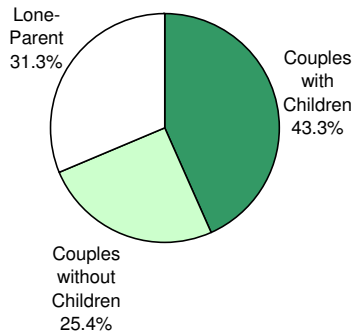

2006
City of Toronto Ward Profiles
Ward 8

FAMILIES

Families by Type

Ward 8			City of Toronto		
	No.	%		No.	%
Couples with Children	5,520	43.3	Couples with Children	314,610	47.0
Couples without Children	3,245	25.4	Couples without Children	219,345	32.7
Lone-Parent	3,990	31.3	Lone-Parent	136,135	20.3
Total	12,755	100.0	Total	670,090	100.0

**Families by Type
Ward 8 - 2006**

**Families by Type
City of Toronto - 2006**

Families by Number of Children

Ward 8			City of Toronto		
	No.	%		No.	%
All Families			All Families		
With Children	9,510	74.6	With Children	450,745	67.3
Without Children	3,245	25.4	Without Children	219,345	32.7
Total	12,755	100.0	Total	670,090	100.0
Couples			Couples		
1 Child	2,325	42.1	1 Child	129,275	41.1
2 Children	2,000	36.2	2 Children	130,045	41.3
3+ Children	1,195	21.6	3+ Children	55,290	17.6
Total	5,520	100.0	Total	314,610	100.0
Lone Parent			Lone Parent		
1 Child	1,945	48.7	1 Child	83,560	61.4
2 Children	1,270	31.8	2 Children	37,430	27.5
3+ Children	775	19.4	3+ Children	15,145	11.1
Total	3,990	100.0	Total	136,135	100.0
Number of Children at Home by Age			Number of Children at Home by Age		
Under 6 years of age	4,215	23.8	Under 6 years of age	159,605	20.4
6 - 14 years	6,110	34.5	6 - 14 years	245,895	31.4
15 - 17 years	1,720	9.7	15 - 17 years	83,030	10.6
18 - 24 years	3,230	18.2	18 - 24 years	163,225	20.8
25 years and more	2,425	13.7	25 years and more	131,710	16.8
Total	17,700	100.0	Total	783,465	100.0