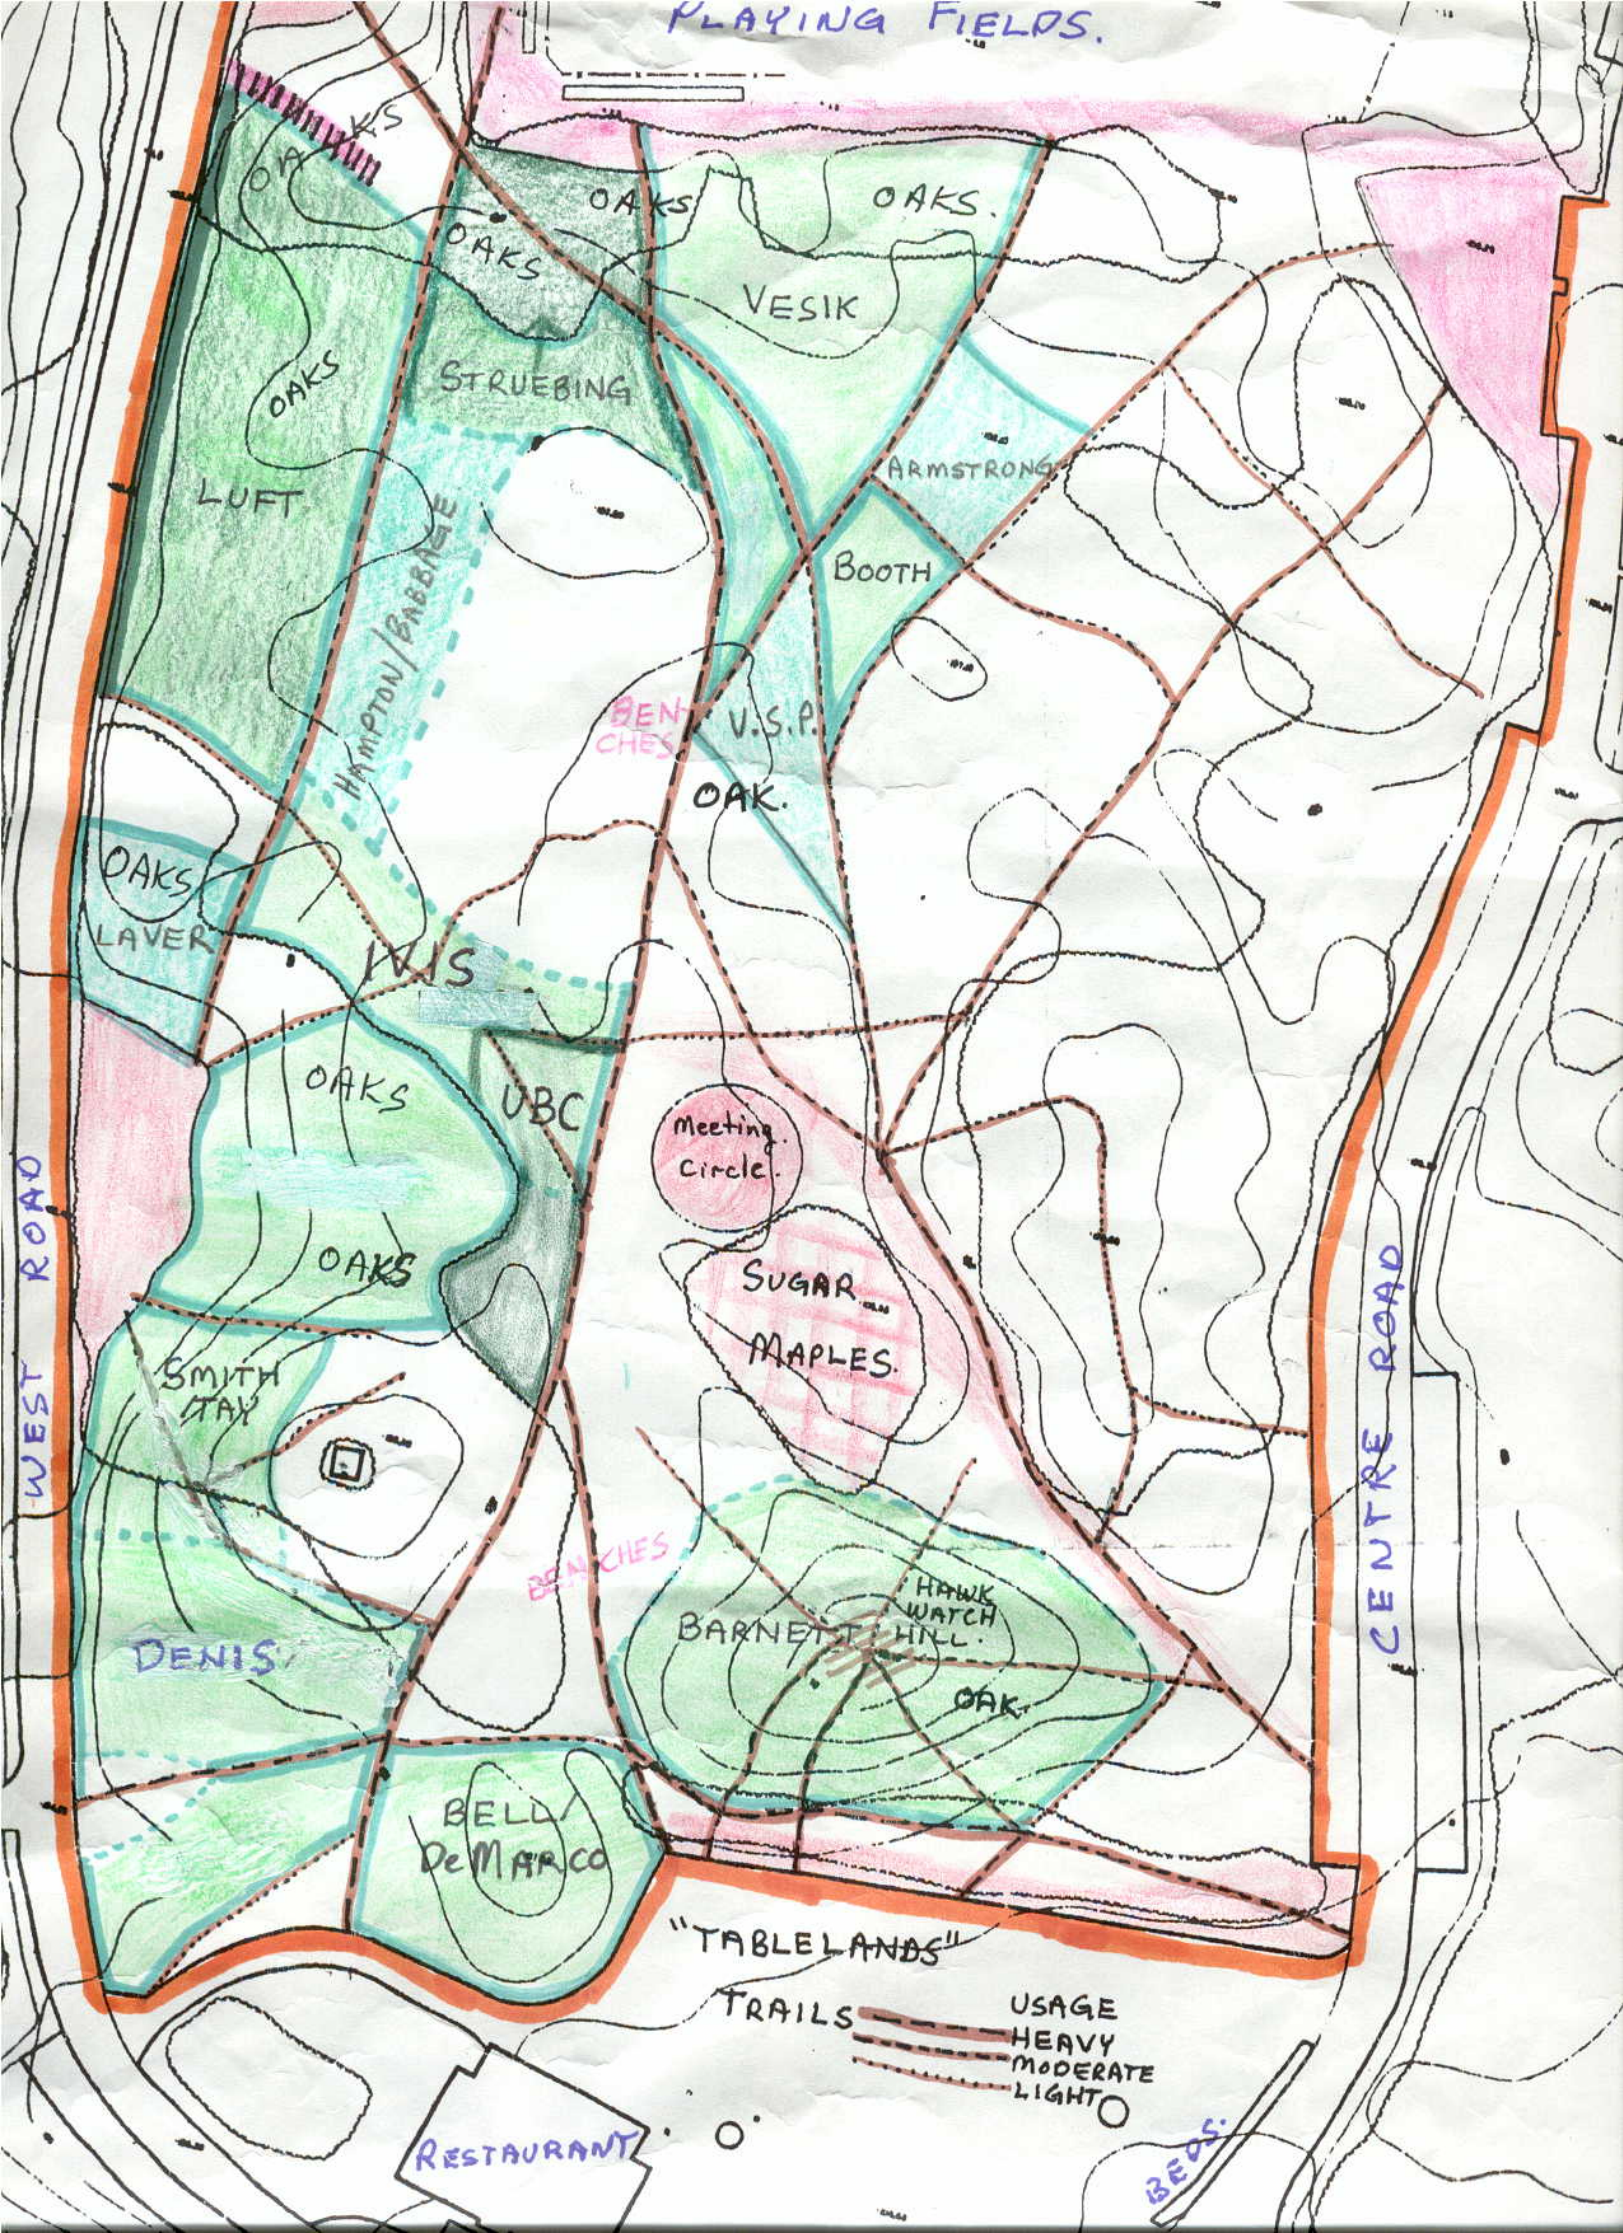

PLAYING FIELDS.

WEST ROAD

CENTRE ROAD

RESTAURANT

BEDS

"TABLELANDS"

TRAILS

- HEAVY
- MODERATE
- LIGHT

Meeting Circle

SUGAR MAPLES

HAWK WATCH HILL

BARNETT HILL

OAK

BELL DeMARCO

DENIS

SMITH STAY

OAKS

OAKS

UBC

WIS

OAKS LAYER

OAK

V.S.P.

BENCHES

BOOTH

ARMSTRONG

STRUEBING

VESIK

OAKS

OAKS

OAKS

OAKS