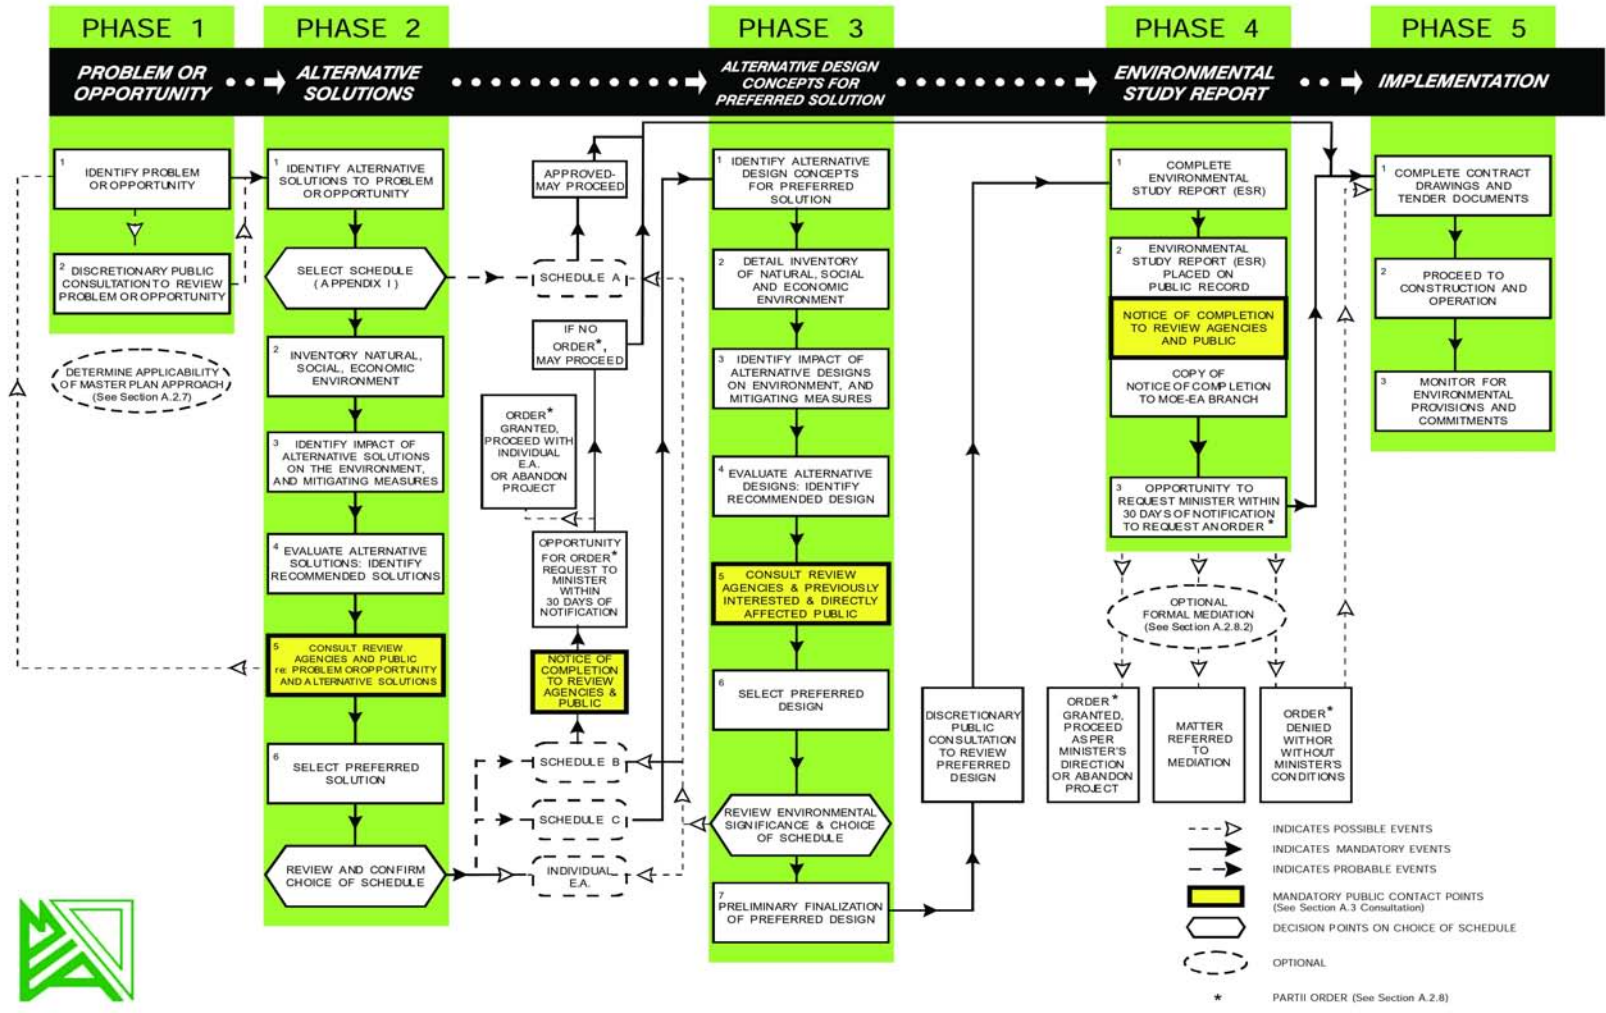

Appendix A- Extracts from the Municipal Class EA process

TORONTO

**BUS-ONLY LANES
DOWNSVIEW STATION TO
YORK UNIVERSITY - ESR**

**MUNICIPAL CLASS EA
PLANNING AND DESIGN
PROCESS**

Appendix A