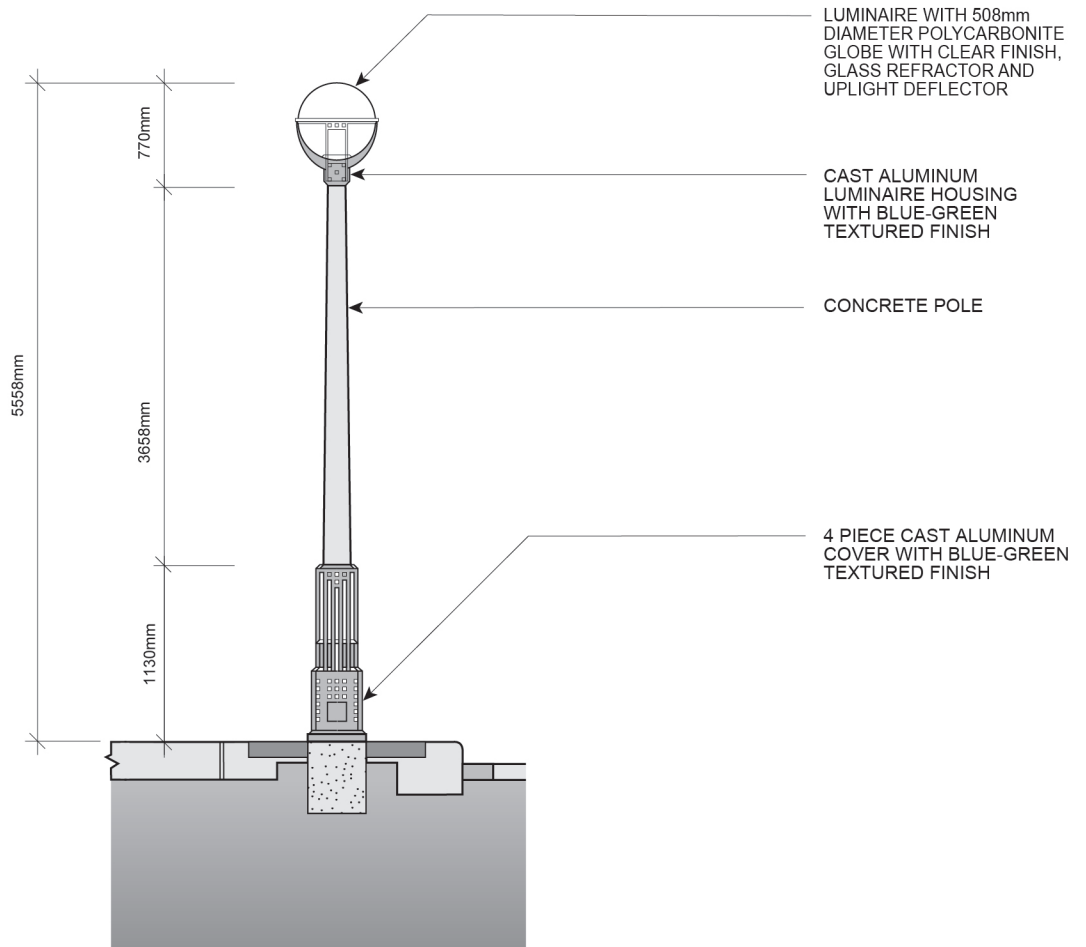

LIGHTING DETAIL

Refer to Toronto Hydro
Standard 30-6400