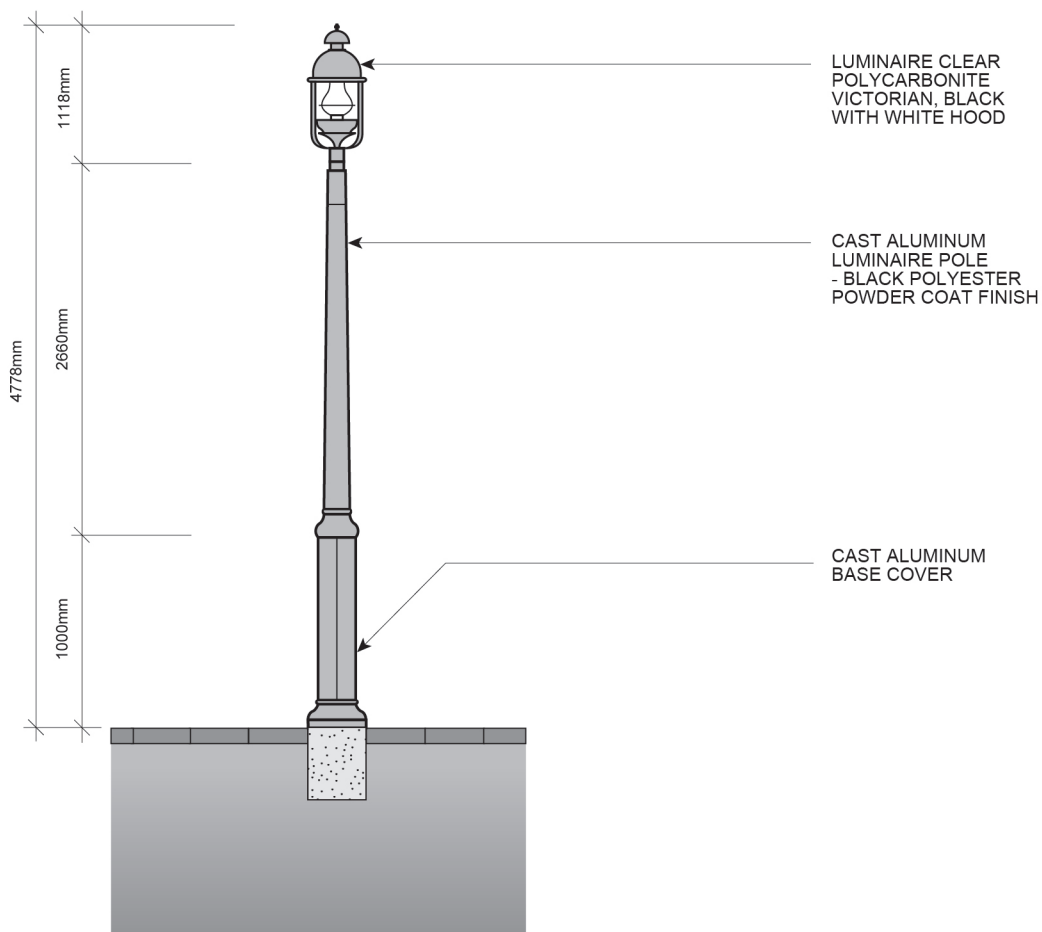

LIGHTING DETAIL

Refer to Toronto Hydro
Standard 30-6100