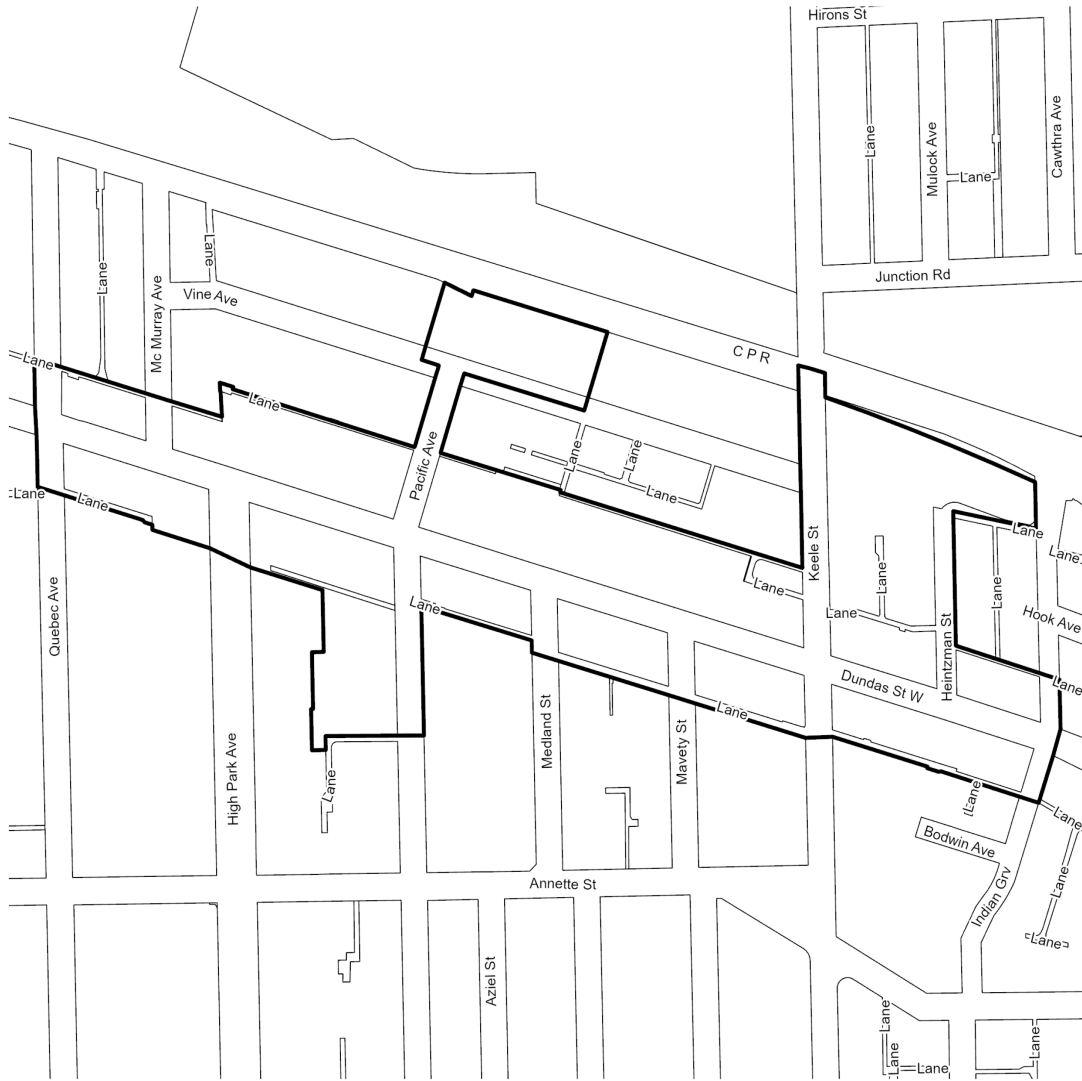

The Council of the City of Toronto enacts:

1. Municipal Code Chapter 19, Business Improvement Areas, is amended as follows:
 - (a) The table in Schedule A is amended by changing the name "Junction Gardens" to "The Junction (formerly Junction Gardens)"; and
 - (b) The map of the Junction Gardens Business Improvement Area in Schedule A is replaced with the map of The Junction Business Improvement Area attached to this by-law as Schedule A.

Enacted and passed on May , 2023.

Frances Nunziata,
Speaker

John D. Elvidge,
City Clerk

(Seal of the City)

SCHEDULE A
 THE JUNCTION
 BUSINESS IMPROVEMENT AREA

STREET	FIRST	LAST	STREET	FIRST	LAST	STREET	FIRST	LAST	STREET	FIRST	LAST
Dundas St W	2789	3075	Heintzman St	40	42	Indian Grv	530		Mc Murray Ave	2	
Dundas St W	3077		Heintzman St	44		Indian Grv	546		Medland St	235	242
Heintzman St	3	14	Heintzman St	48		Keele St	363	399A	Pacific Ave	372	
Heintzman St	16	20	Heintzman St	50		Keele St	403		Pacific Ave	384	
Heintzman St	26	26R	Heintzman St	60	61	Keele St	407	409	Pacific Ave	386	425
Heintzman St	28		High Park Ave	331		Keele St	411	417	Quebec Ave	471	473
Heintzman St	38		High Park Ave	333	345	Mavety St	223	230	Vine Ave	100	108

Map: Municipal Code Map -The Junction
 Created by: BIA Office - 05/01/2023