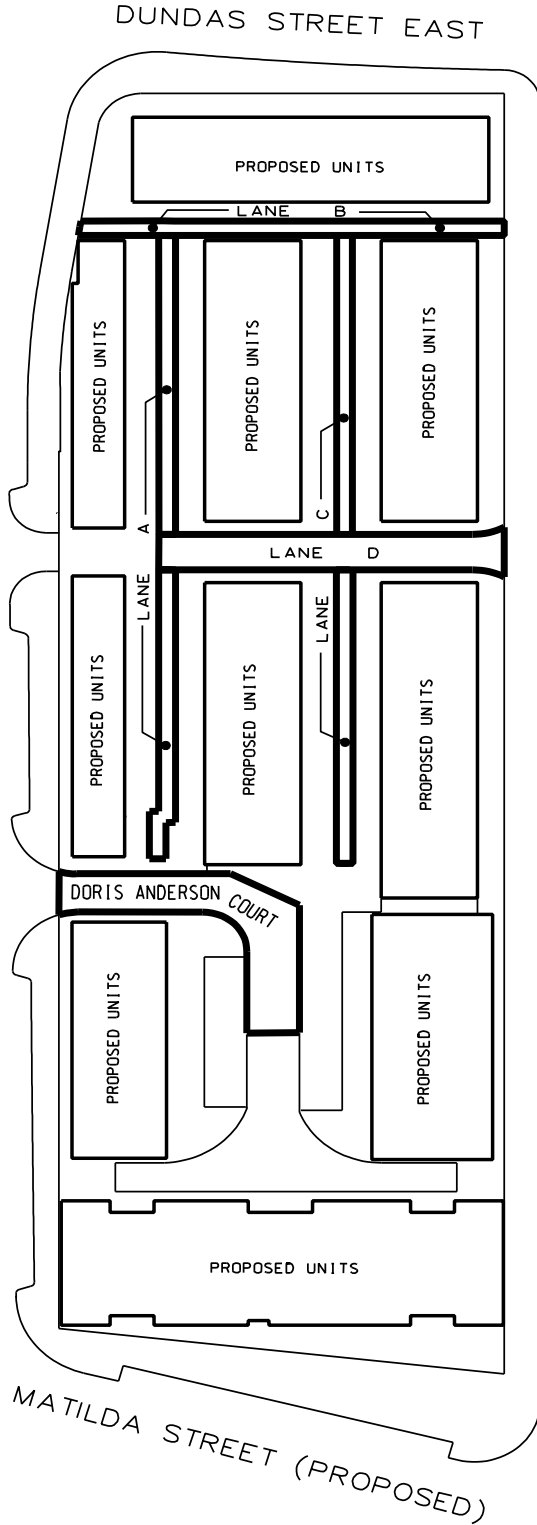

Attachment No. 1

- LANE A - FRANCES LORING LANE
- LANE B - KAY MACPHERSON LANE
- LANE C - FLORENCE WYLE LANE
- LANE D - MARY ANN SHADD LANE

CITY OF TORONTO
SURVEY AND MAPPING SERVICES
WARD 30 APRIL 16, 2008
825DUNDASLANES.DGN MAP:52H11
FILES:1902.22.30 DRAWN:B.HALL