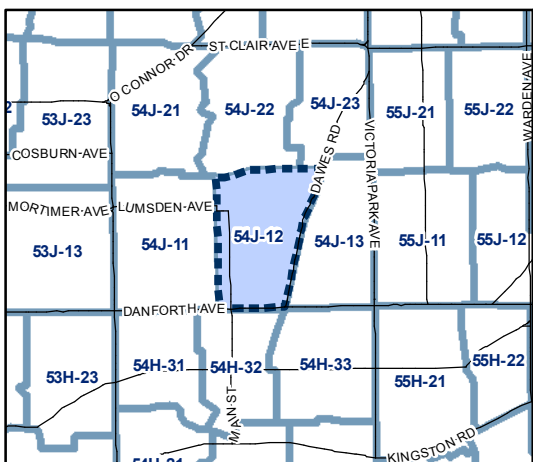

Rooming House Overlay Map

August 2010

Maps must be read together with Zoning Bylaw text

Rooming House Areas

- | | | | |
|----|----|----|------------------------|
| A1 | B4 | B8 | Map Sheet Boundary |
| B1 | B5 | B9 | Properties |
| B2 | B6 | C1 | Not Part of this Bylaw |
| B3 | B7 | | |

54J-12

Rooming House Areas

- | | | | |
|----|----|----|------------------------|
| A1 | B4 | B8 | Map Sheet Boundary |
| B1 | B5 | B9 | Properties |
| B2 | B6 | C1 | Not Part of this Bylaw |
| B3 | B7 | | |