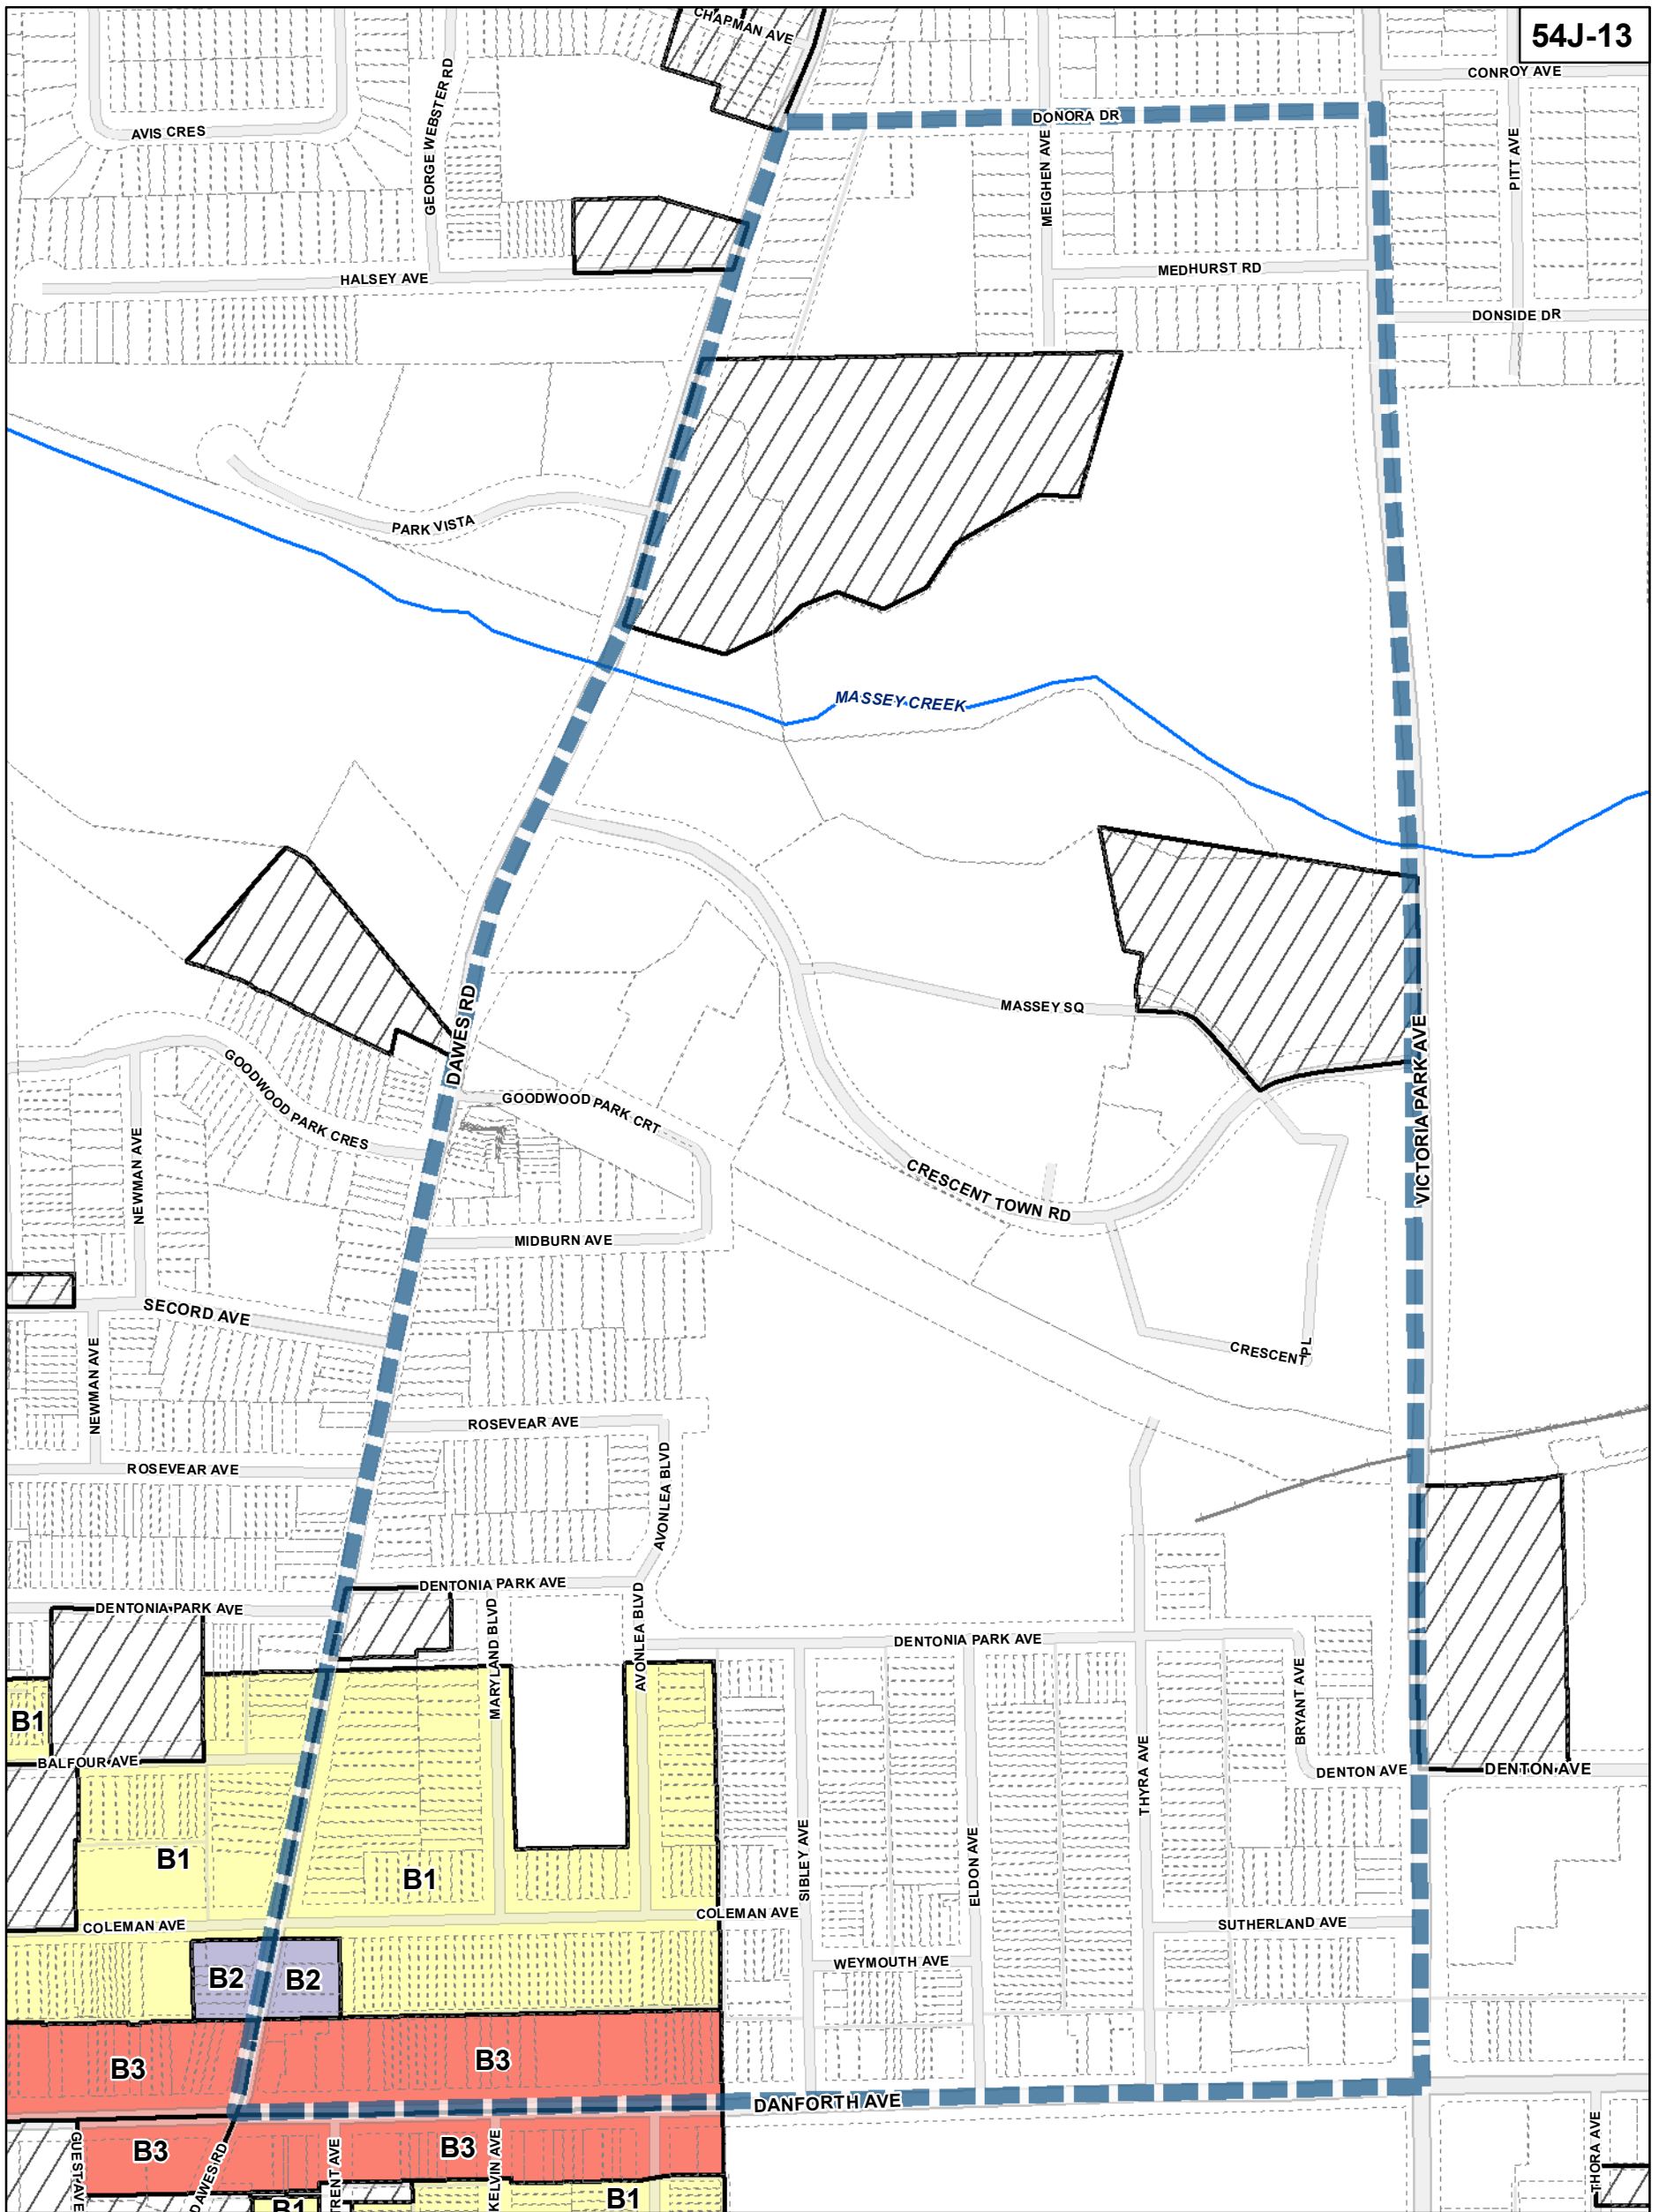

Rooming House Overlay Map

August 2010

Maps must be read together with Zoning Bylaw text

Rooming House Areas

- | | | | |
|----|----|----|------------------------|
| A1 | B4 | B8 | Map Sheet Boundary |
| B1 | B5 | B9 | Properties |
| B2 | B6 | C1 | Not Part of this Bylaw |
| B3 | B7 | | |

54J-12

Rooming House Areas

- | | | | |
|----|----|----|------------------------|
| A1 | B4 | B8 | Map Sheet Boundary |
| B1 | B5 | B9 | Properties |
| B2 | B6 | C1 | Not Part of this Bylaw |
| B3 | B7 | | |

TORONTO City Planning

Rooming House Overlay Map

August 2010

Maps must be read together with Zoning Bylaw text

Rooming House Overlay Map

August 2010

Maps must be read together with Zoning Bylaw text

Rooming House Areas

- | | | | |
|----|----|----|------------------------|
| A1 | B4 | B8 | Map Sheet Boundary |
| B1 | B5 | B9 | Properties |
| B2 | B6 | C1 | Not Part of this Bylaw |
| B3 | B7 | | |