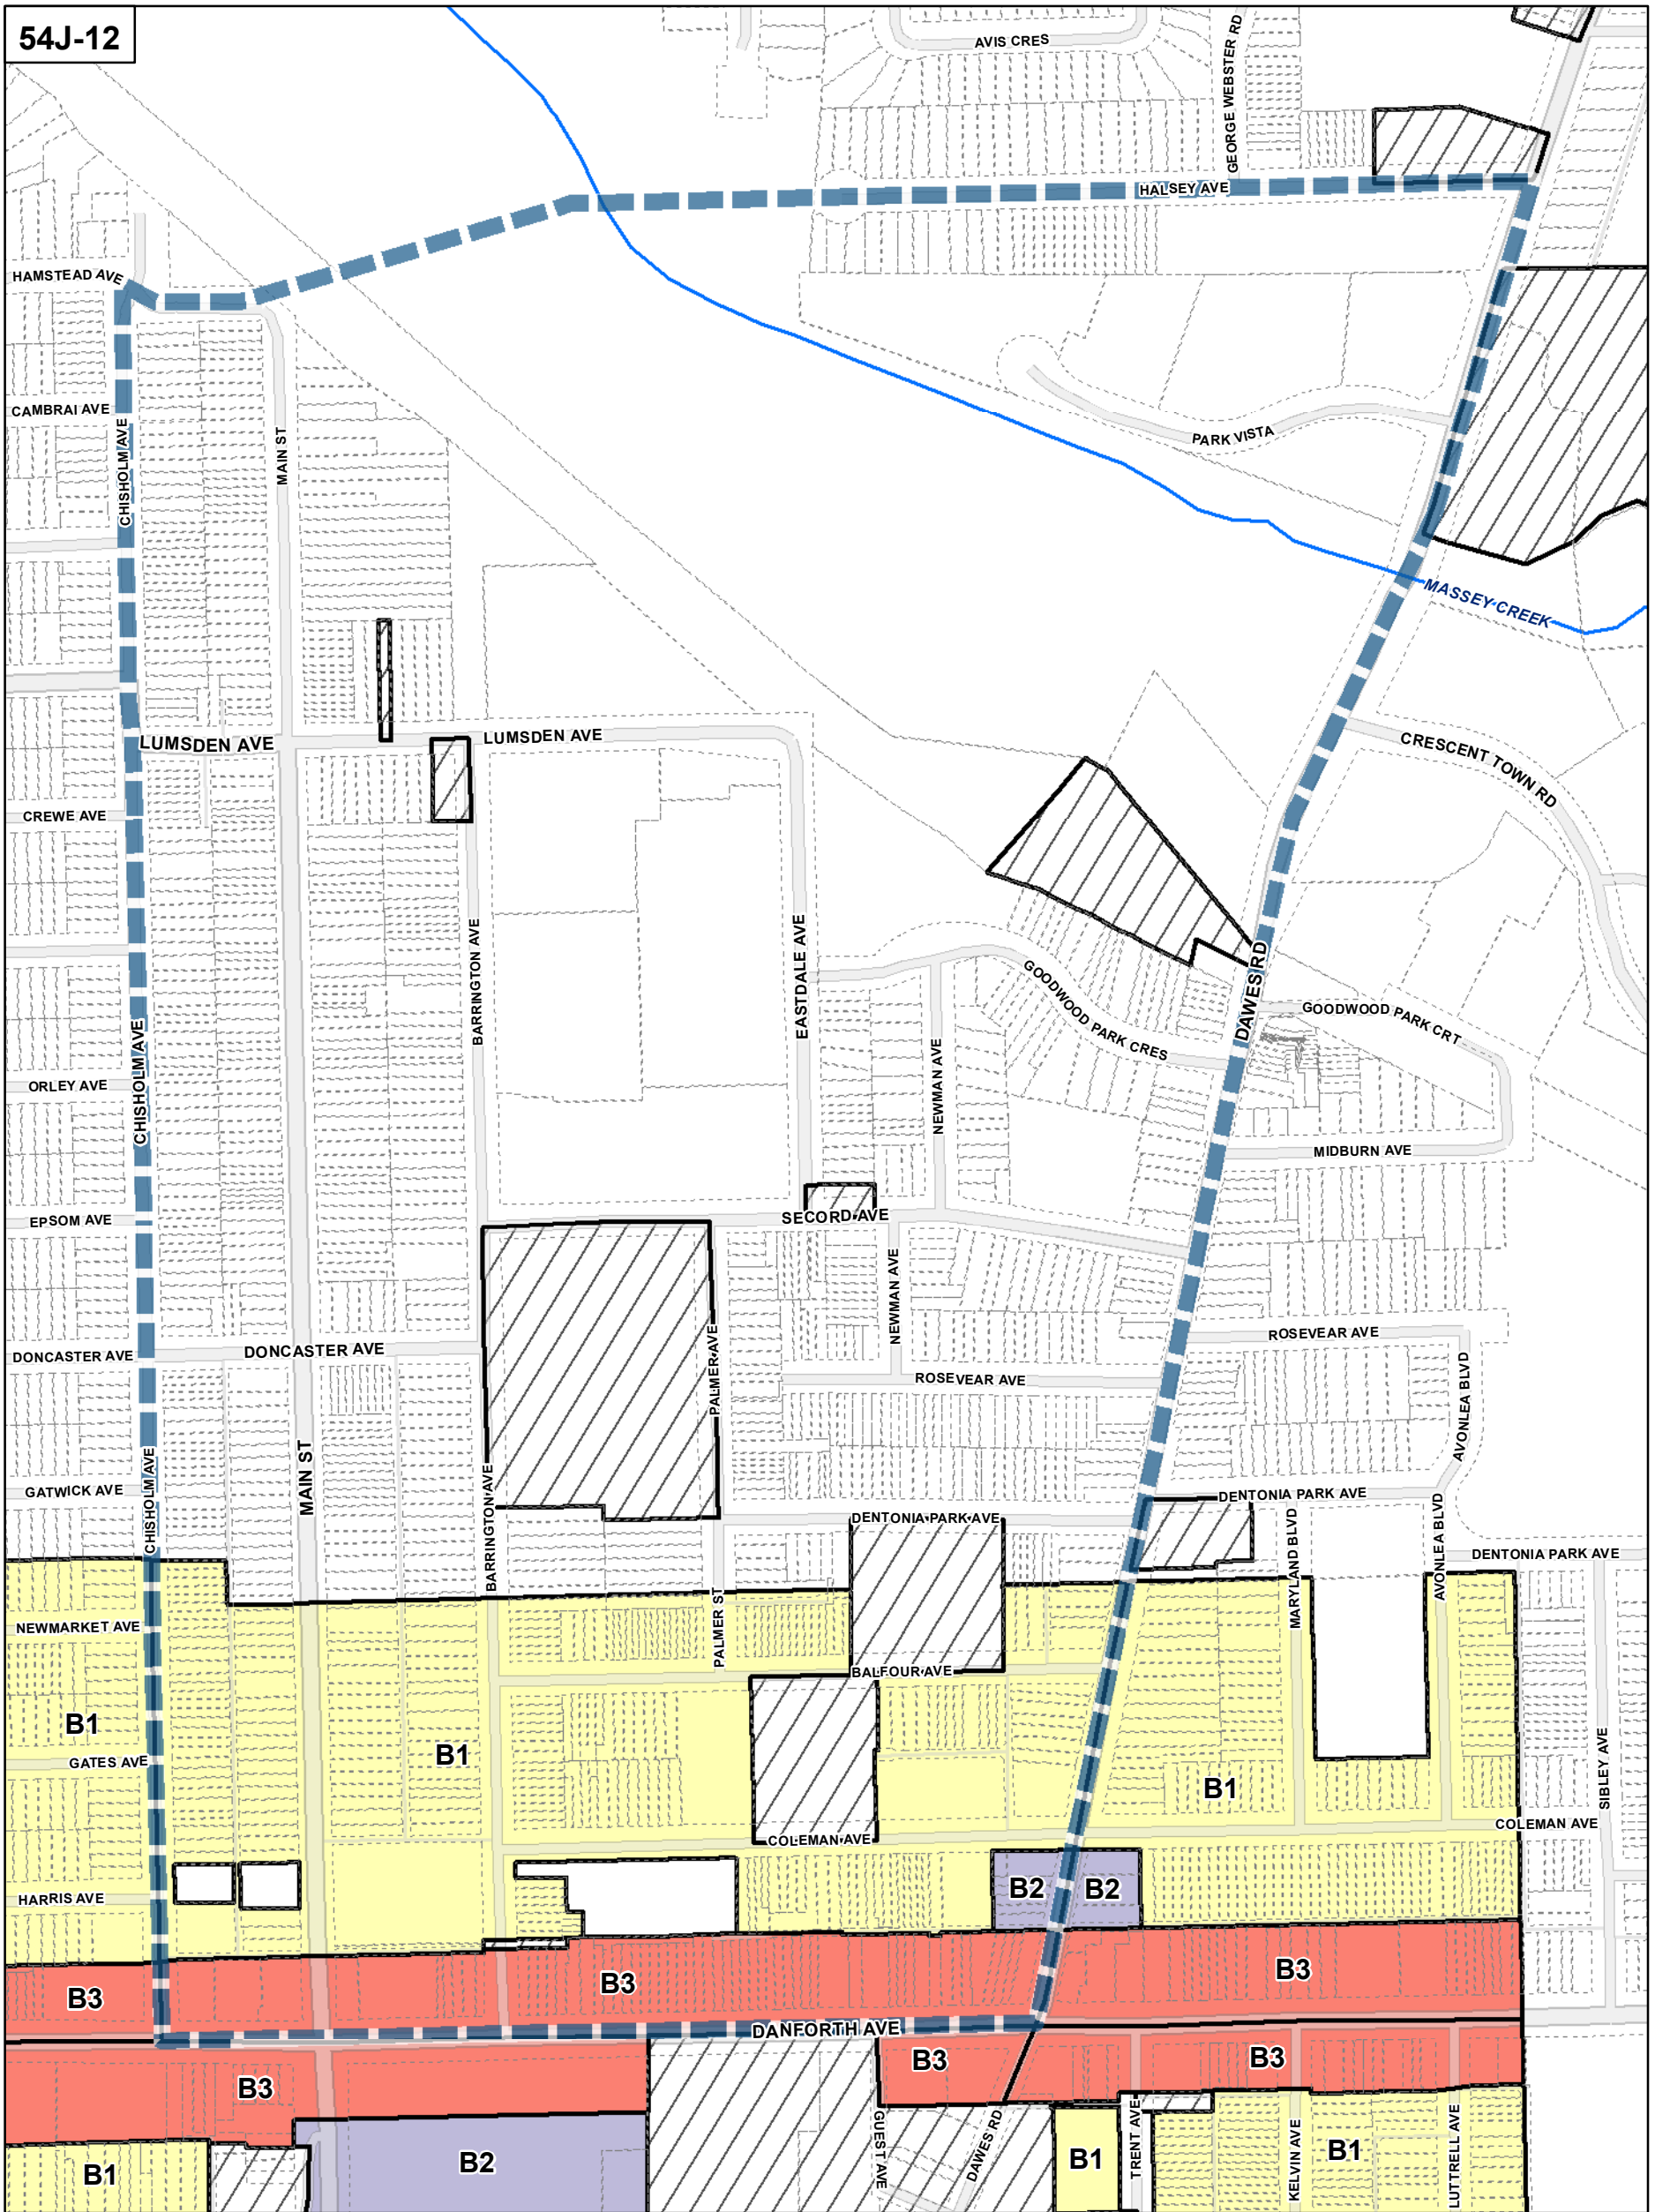

Rooming House Overlay Map

August 2010

Maps must be read together with Zoning Bylaw text

Rooming House Areas

- | | | | |
|----|----|----|------------------------|
| A1 | B4 | B8 | Map Sheet Boundary |
| B1 | B5 | B9 | Properties |
| B2 | B6 | C1 | Not Part of this Bylaw |
| B3 | B7 | | |

54J-12

Rooming House Areas

- | | | | |
|----|----|----|------------------------|
| A1 | B4 | B8 | Map Sheet Boundary |
| B1 | B5 | B9 | Properties |
| B2 | B6 | C1 | Not Part of this Bylaw |
| B3 | B7 | | |

TORONTO City Planning

Rooming House Overlay Map

August 2010

Maps must be read together with Zoning Bylaw text

Rooming House Overlay Map

August 2010

Maps must be read together with Zoning Bylaw text

Rooming House Areas