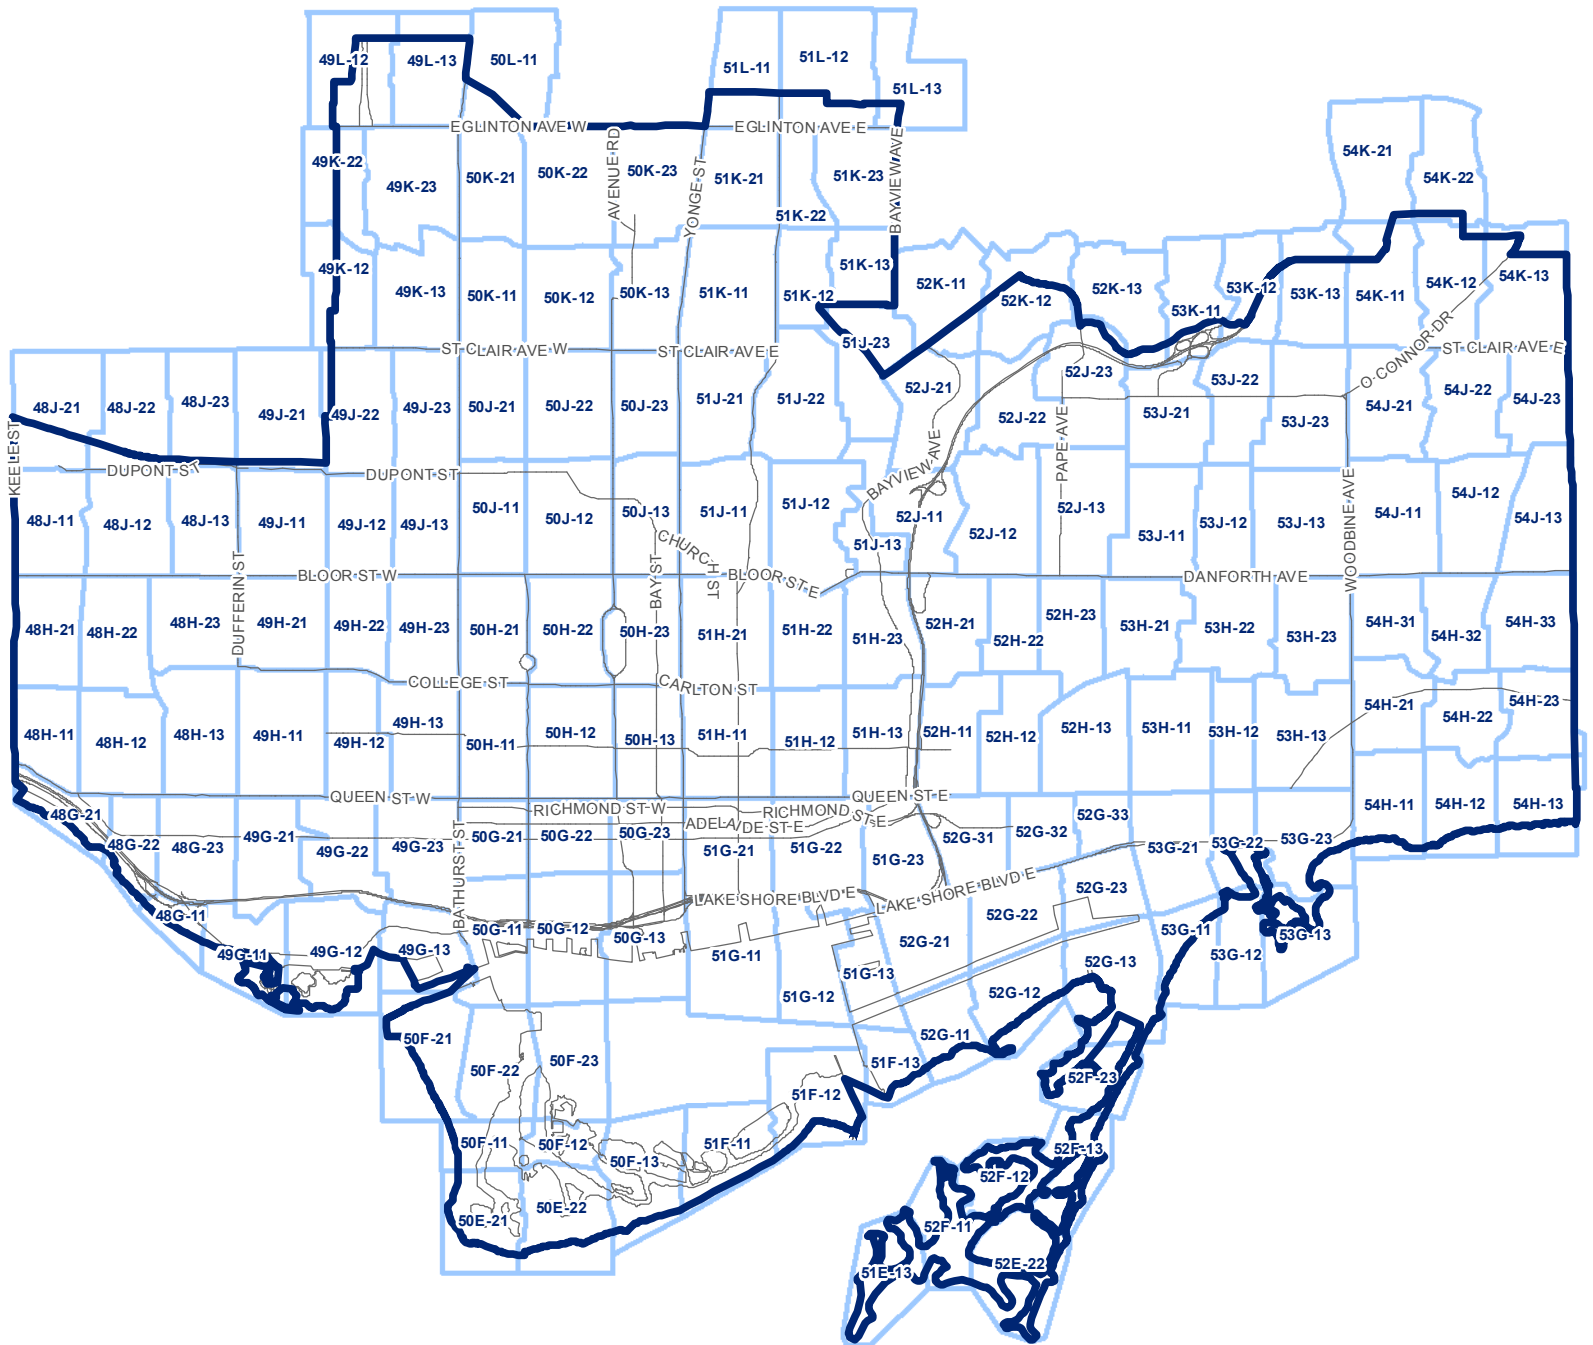

# Index Map

## Zoning - South District

 **TORONTO** City Planning

-  District Boundary
-  Map Sheets