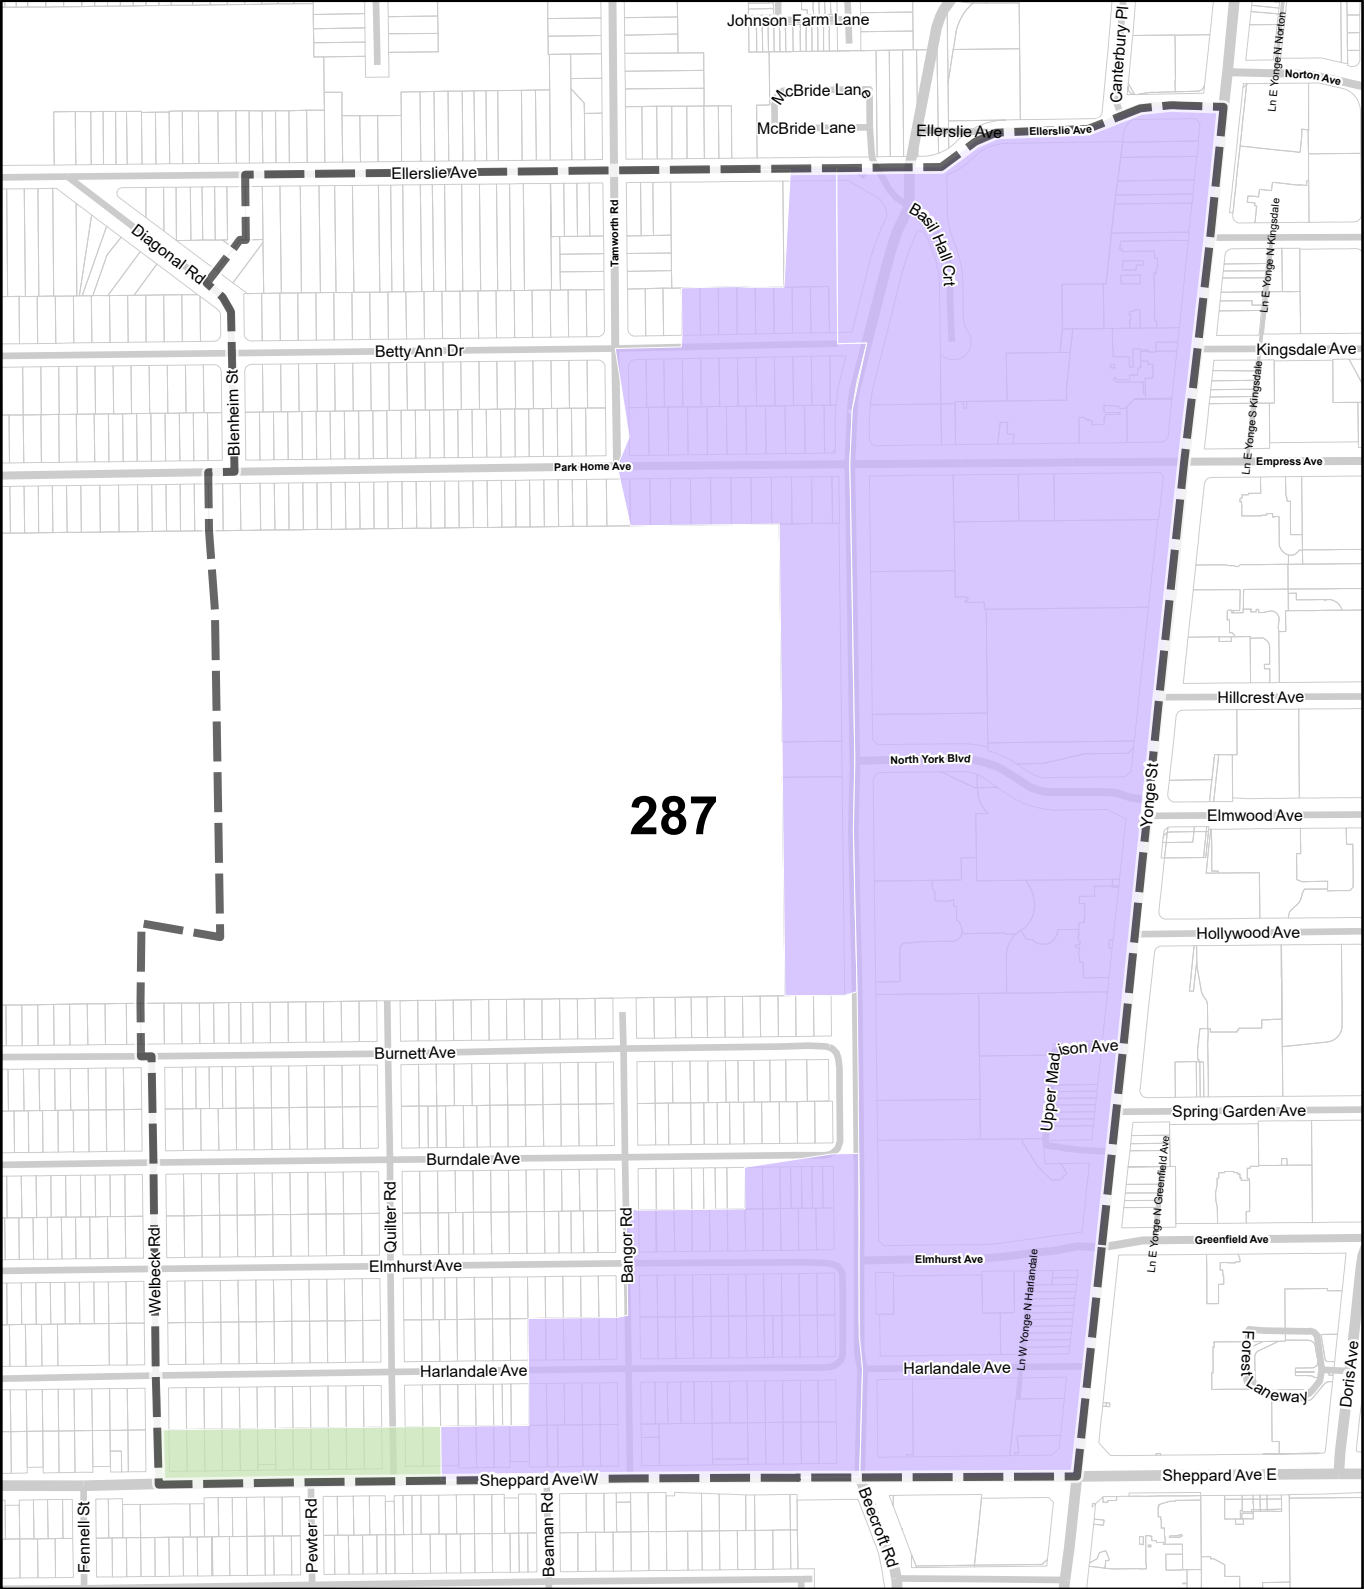

TORONTO City Planning

Parking Zone Overlay

February 1st, 2022

- Parking Zone A
- Parking Zone B
- Lot Boundary
- Rail Line, Spur or Yard
- Hydro Line
- River
- Map Sheet Boundary