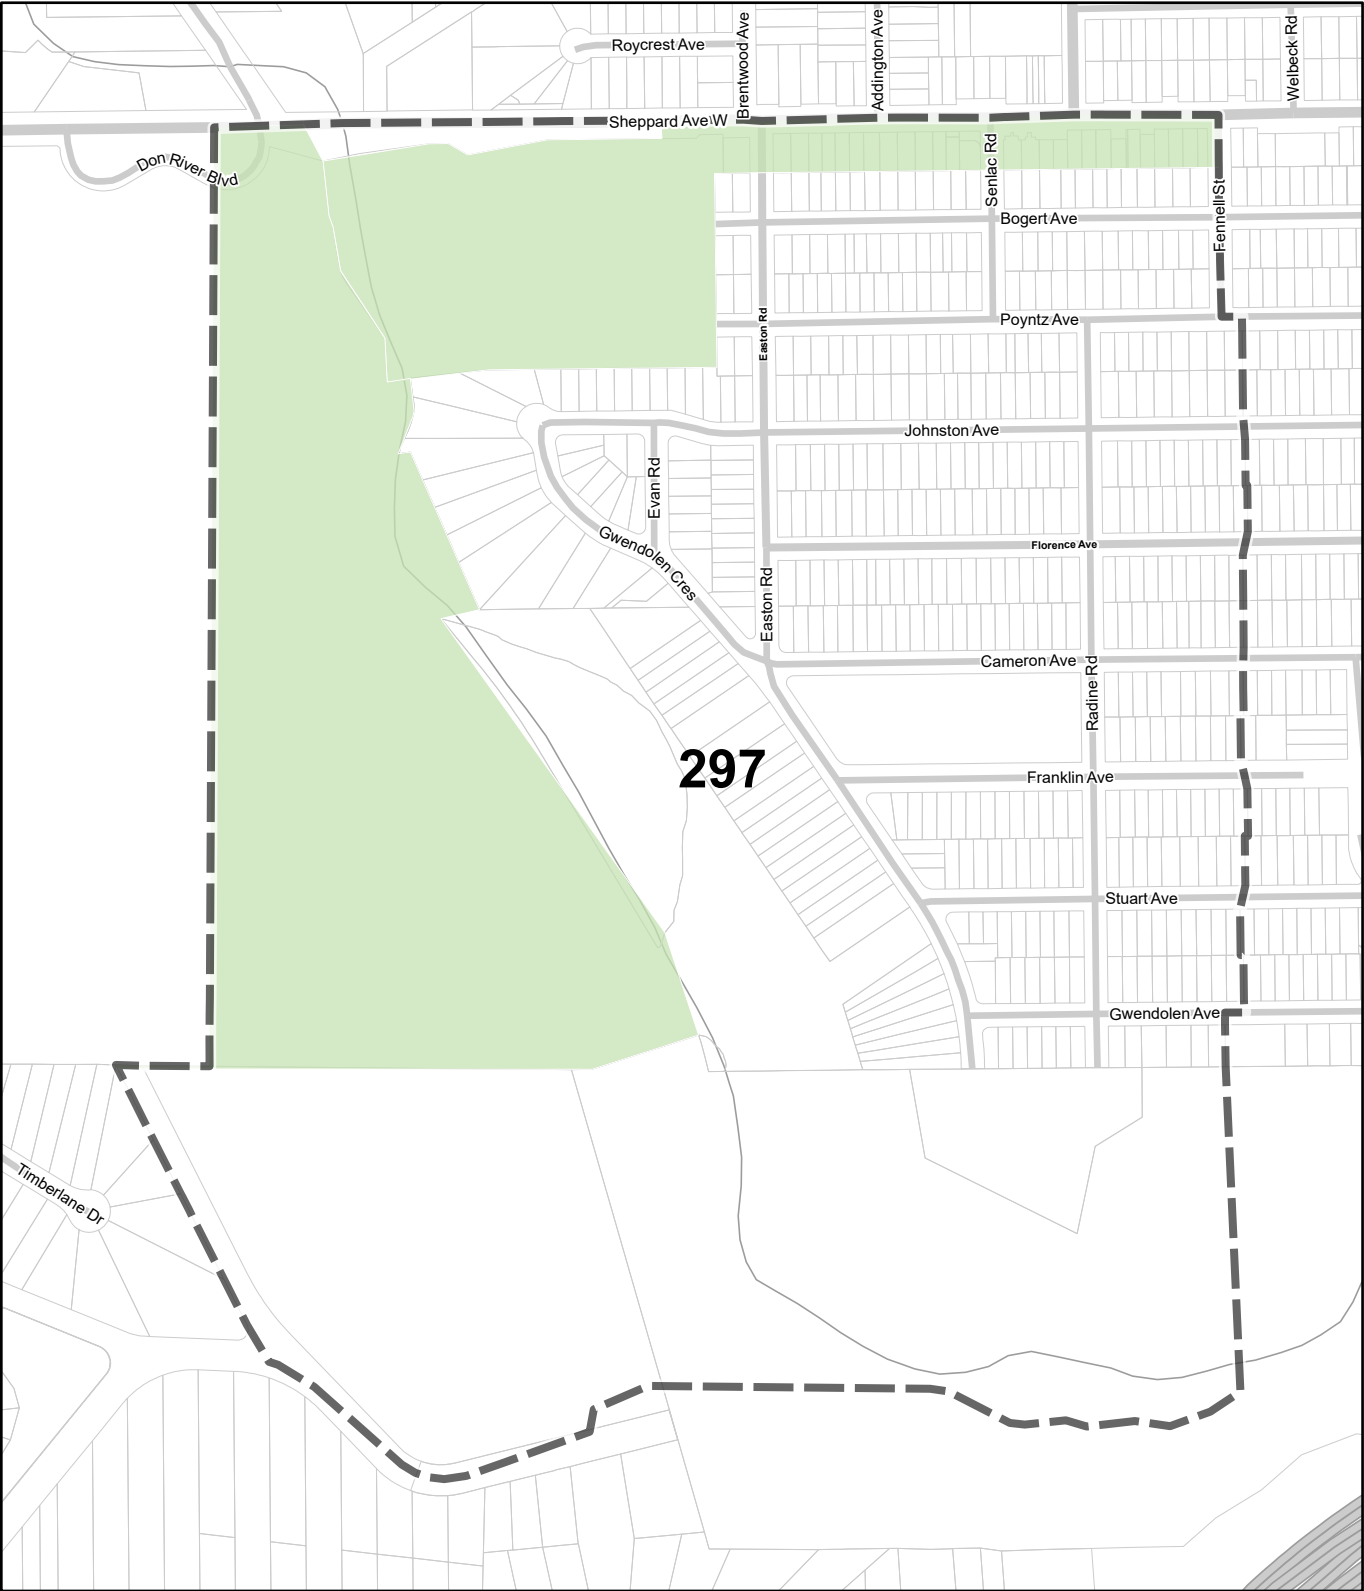

 Current Page  Pages with Policy Area Overlay Changes

296

TORONTO City Planning

Parking Zone Overlay

February 1st, 2022

-  Parking Zone A
-  Parking Zone B
-  Lot Boundary
-  Rail Line, Spur or Yard
-  Hydro Line
-  River
-  Map Sheet Boundary