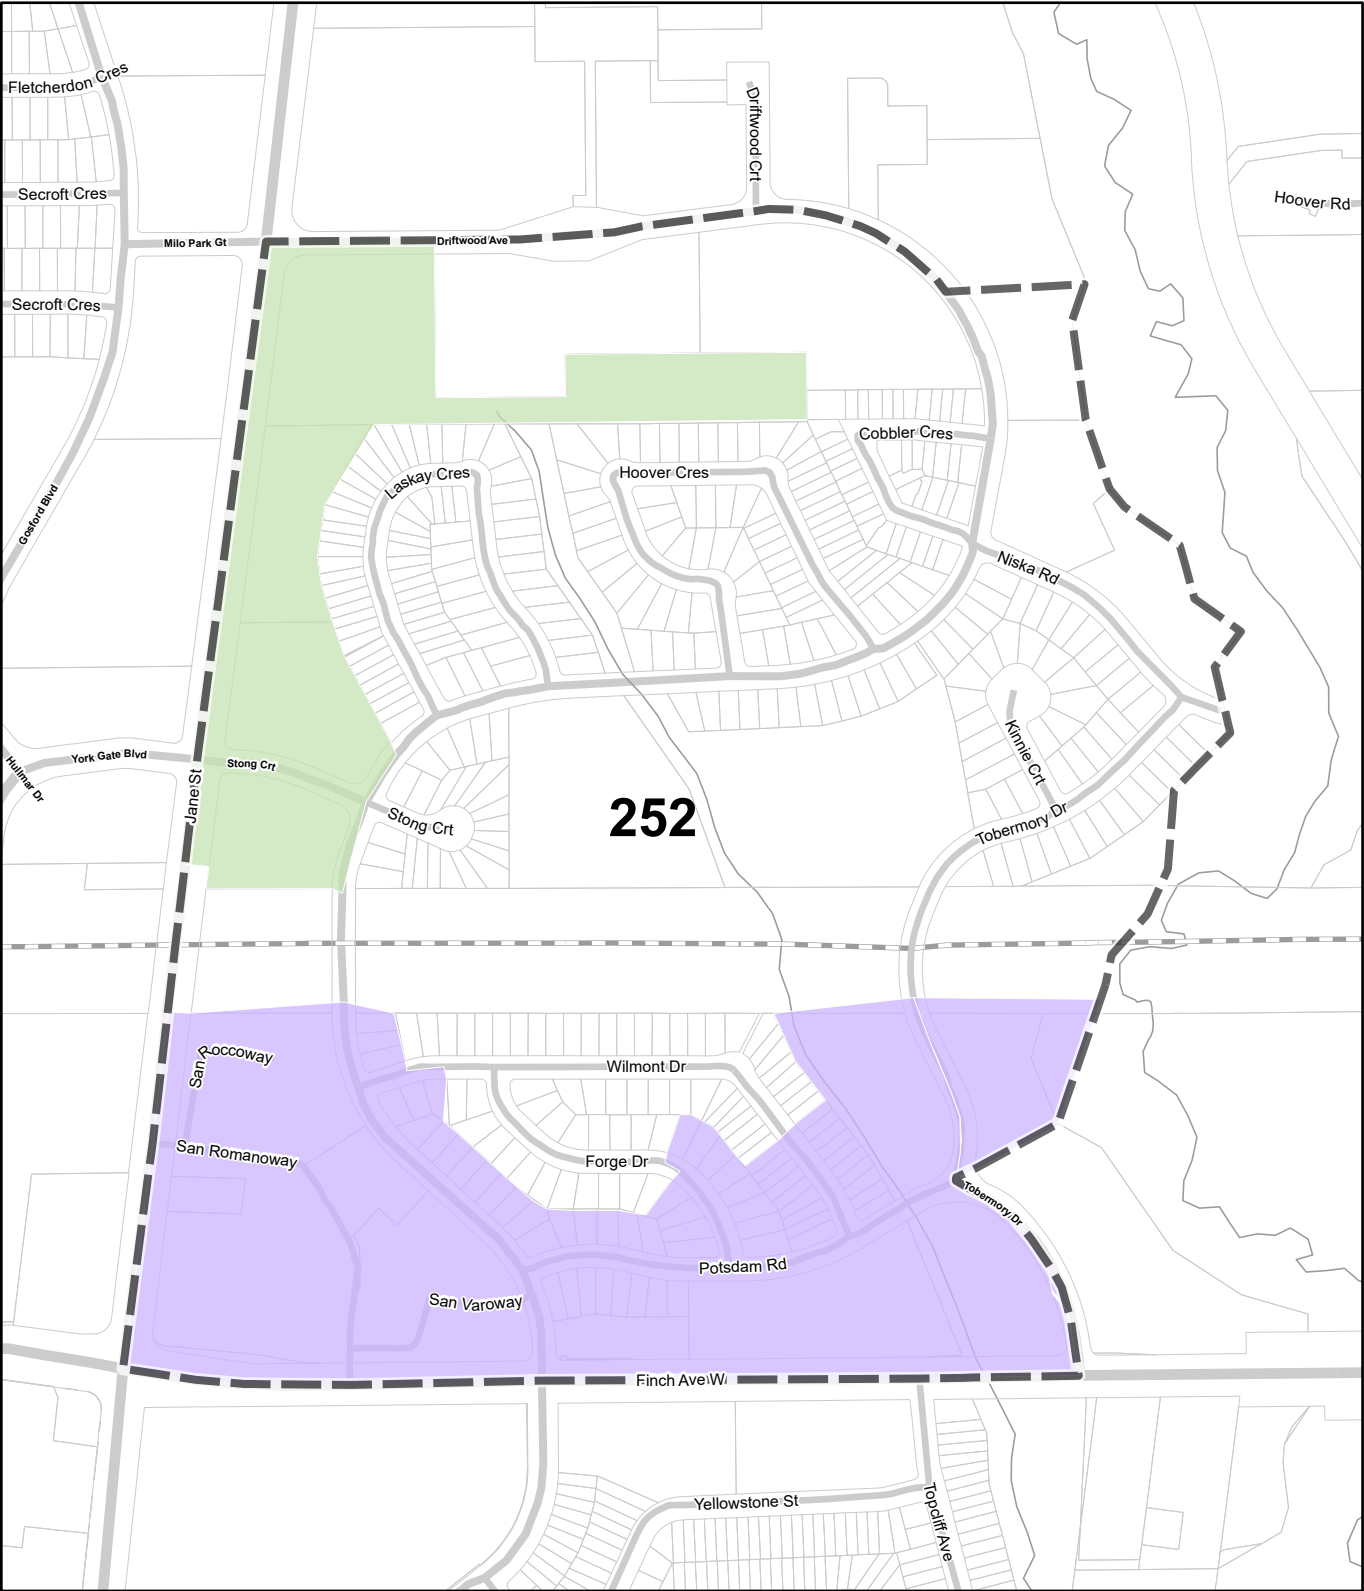

February 1st, 2022

-  Parking Zone A
-  Parking Zone B
-  Lot Boundary
-  Rail Line, Spur or Yard
-  Hydro Line
-  River
-  Map Sheet Boundary

TORONTO City Planning

Parking Zone Overlay

February 1st, 2022

- Parking Zone A
- Parking Zone B
- Lot Boundary
- Rail Line, Spur or Yard
- Hydro Line
- River
- Map Sheet Boundary

TORONTO City Planning

Parking Zone Overlay

February 1st, 2022

-  Parking Zone A
-  Parking Zone B
-  Lot Boundary
-  Rail Line, Spur or Yard
-  Hydro Line
-  River
-  Map Sheet Boundary

CITY OF VAUGHAN		TOWN OF MARKHAM	
249	250	251	455
261	262	263	466

 Current Page
  Pages with Policy Area Overlay Changes

252

TORONTO City Planning

Parking Zone Overlay

February 1st, 2022

-  Parking Zone A
-  Parking Zone B
-  Lot Boundary
-  Rail Line, Spur or Yard
-  Hydro Line
-  River
-  Map Sheet Boundary