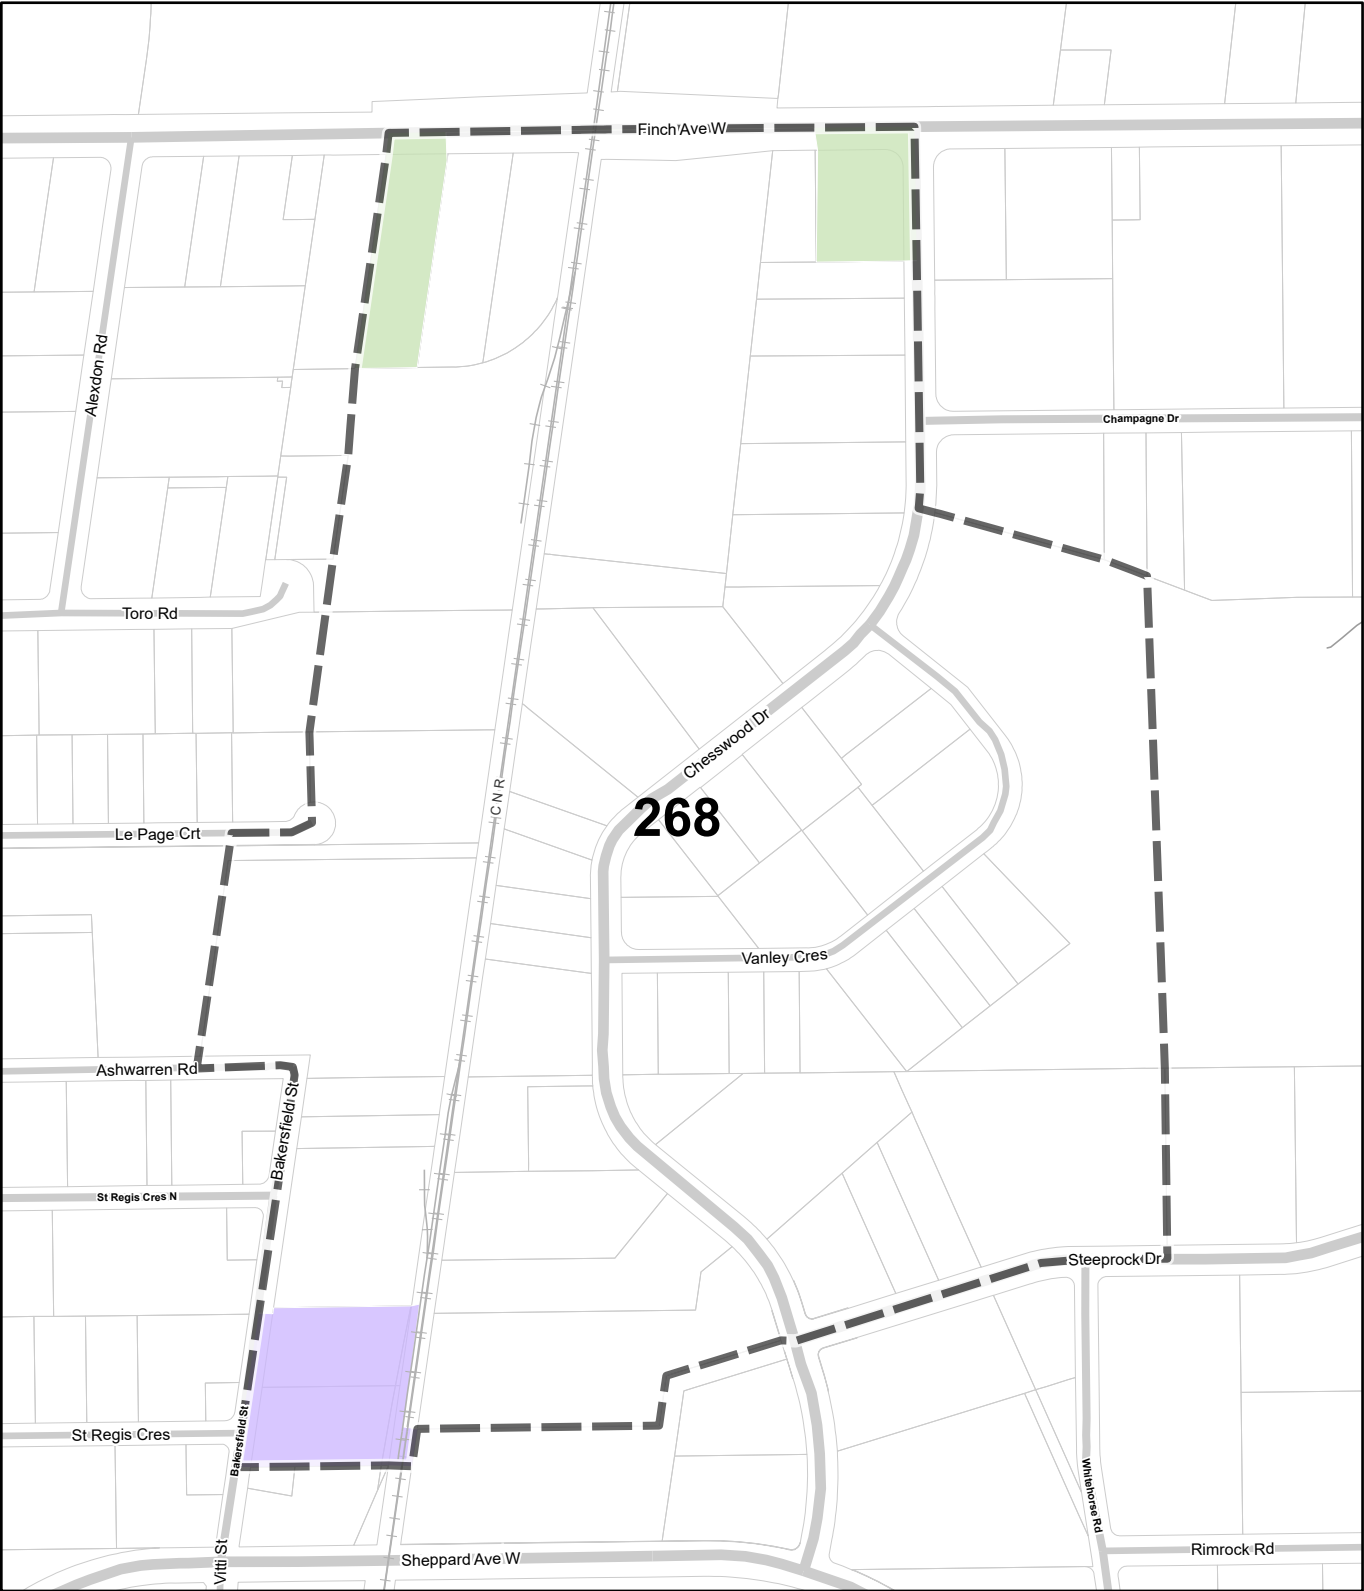

-  Parking Zone A
-  Parking Zone B
-  Lot Boundary
-  Rail Line, Spur or Yard
-  Hydro Line
-  River
-  Map Sheet Boundary

TORONTO City Planning

Parking Zone Overlay

February 1st, 2022

-  Parking Zone A
-  Parking Zone B
-  Lot Boundary
-  Rail Line, Spur or Yard
-  Hydro Line
-  River
-  Map Sheet Boundary

TORONTO City Planning

Parking Zone Overlay

February 1st, 2022

-  Parking Zone A
-  Parking Zone B
-  Lot Boundary
-  Rail Line, Spur or Yard
-  Hydro Line
-  River
-  Map Sheet Boundary

TORONTO City Planning