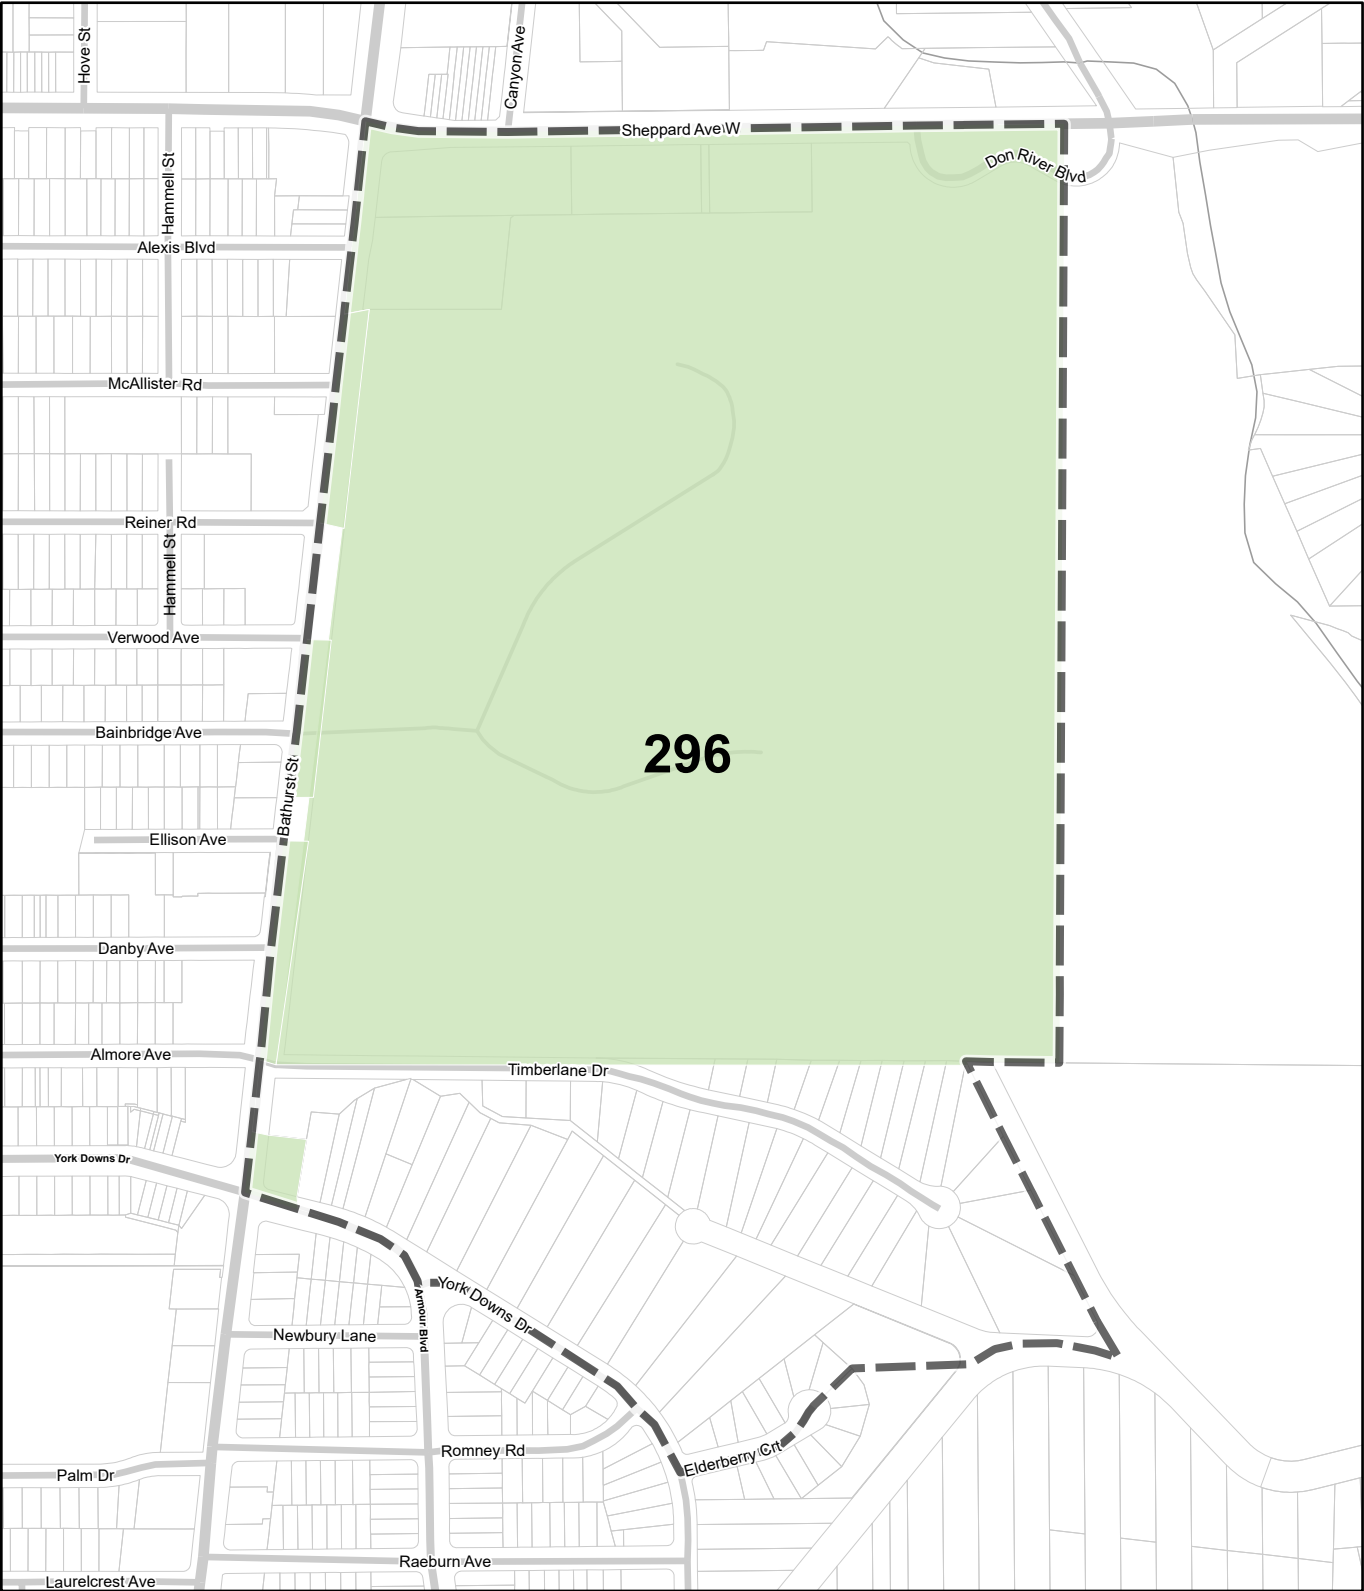

296

TORONTO City Planning

Parking Zone Overlay

February 1st, 2022

- Parking Zone A
- Parking Zone B
- Lot Boundary
- Rail Line, Spur or Yard
- Hydro Line
- River
- Map Sheet Boundary