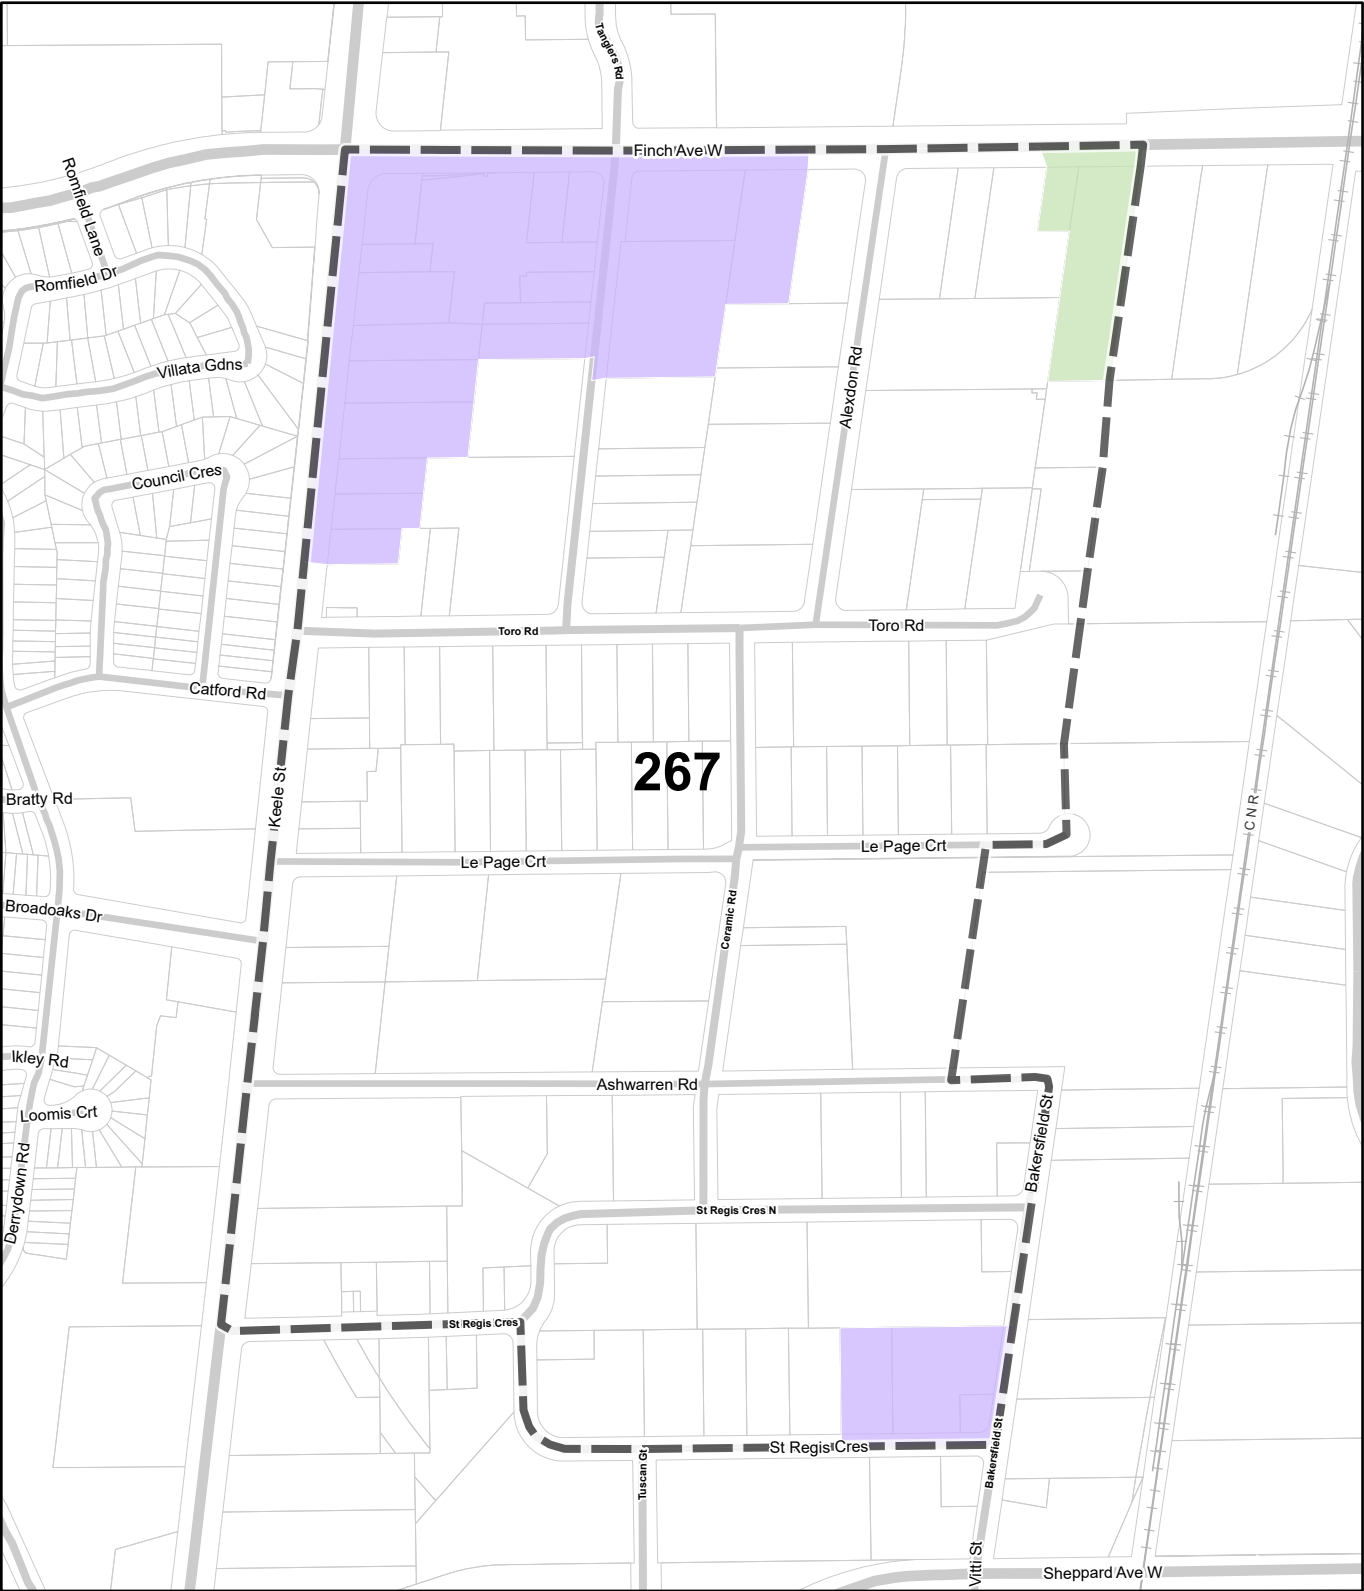

-  Parking Zone A
-  Parking Zone B
-  Lot Boundary
-  Rail Line, Spur or Yard
-  Hydro Line
-  River
-  Map Sheet Boundary

TORONTO City Planning

Parking Zone Overlay

February 1st, 2022

-  Parking Zone A
-  Parking Zone B
-  Lot Boundary
-  Rail Line, Spur or Yard
-  Hydro Line
-  River
-  Map Sheet Boundary

TORONTO City Planning

Parking Zone Overlay

February 1st, 2022

-  Parking Zone A
-  Parking Zone B
-  Lot Boundary
-  Rail Line, Spur or Yard
-  Hydro Line
-  River
-  Map Sheet Boundary

TORONTO City Planning