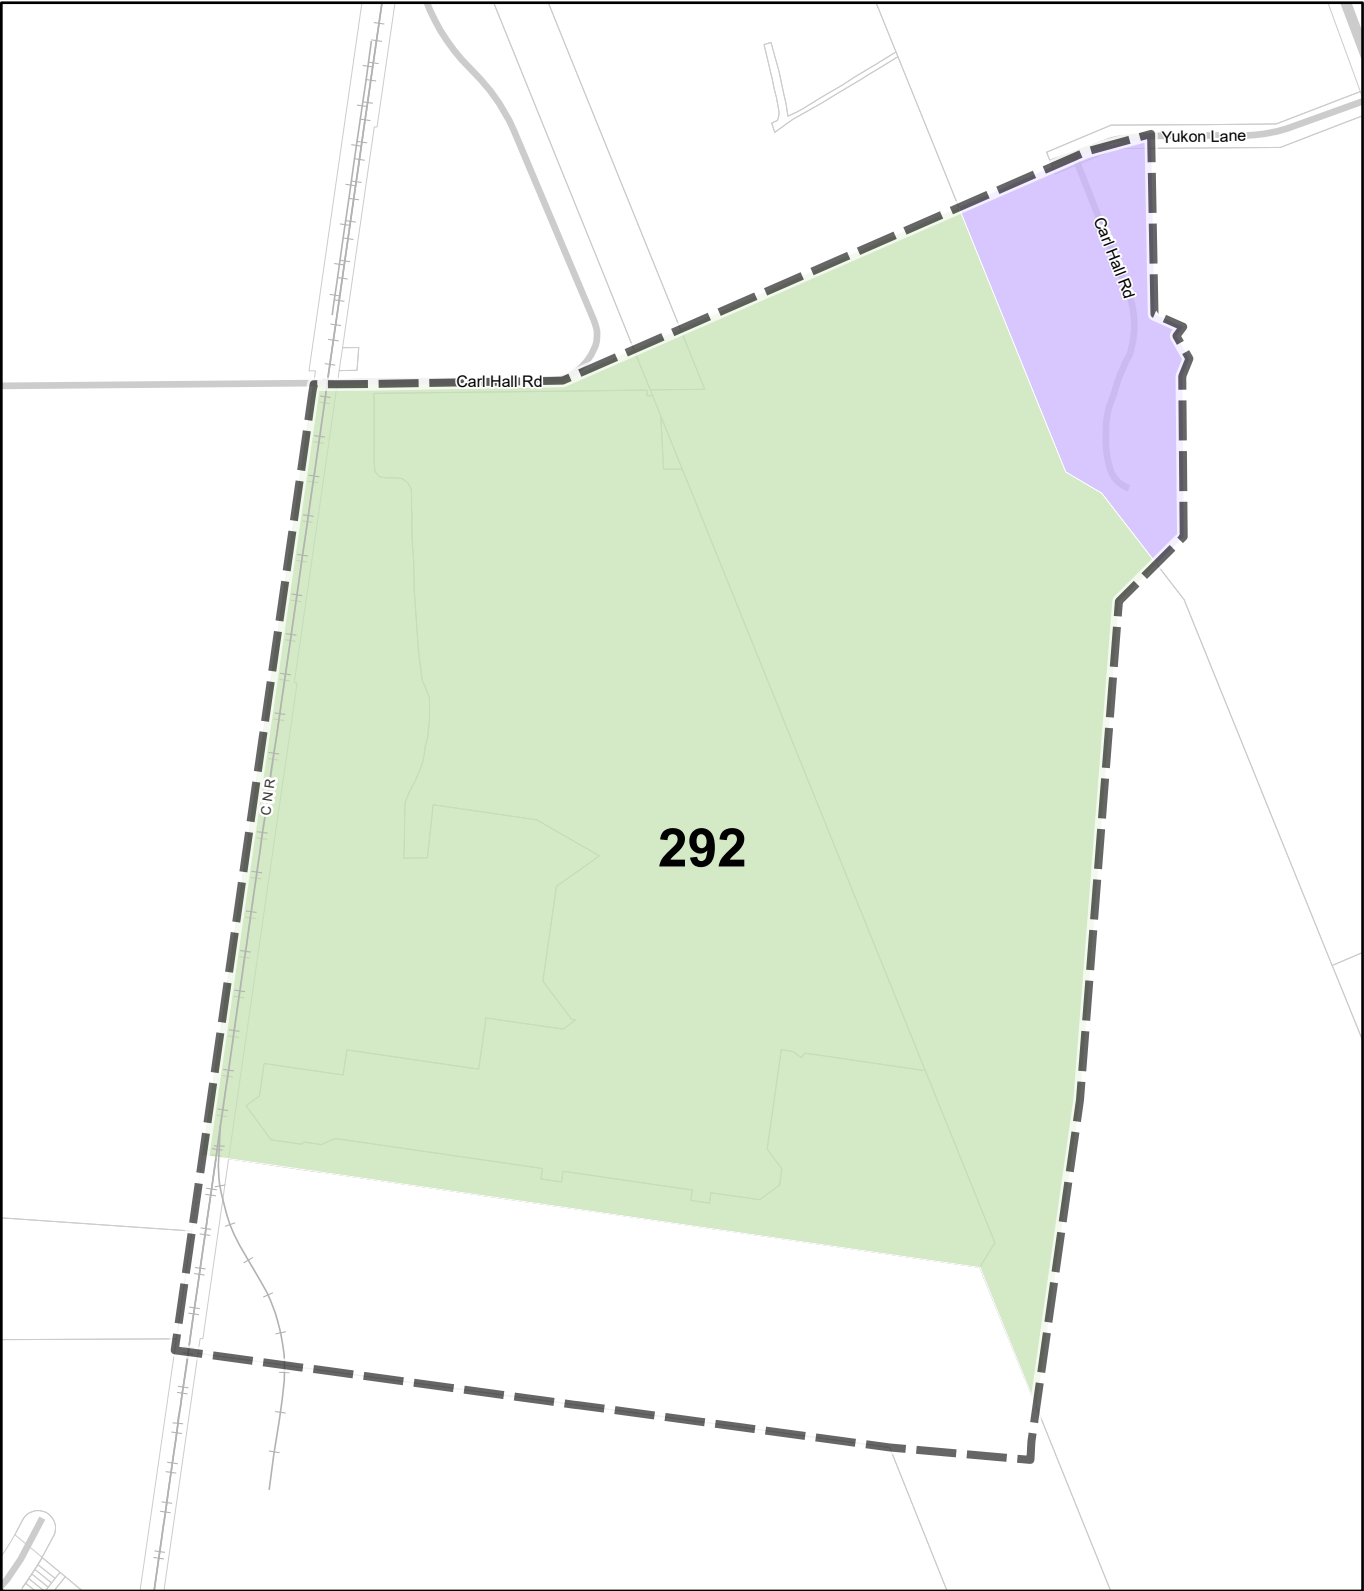

TORONTO City Planning

Parking Zone Overlay

February 1st, 2022

- Parking Zone A
- Parking Zone B
- Lot Boundary
- Rail Line, Spur or Yard
- Hydro Line
- River
- Map Sheet Boundary