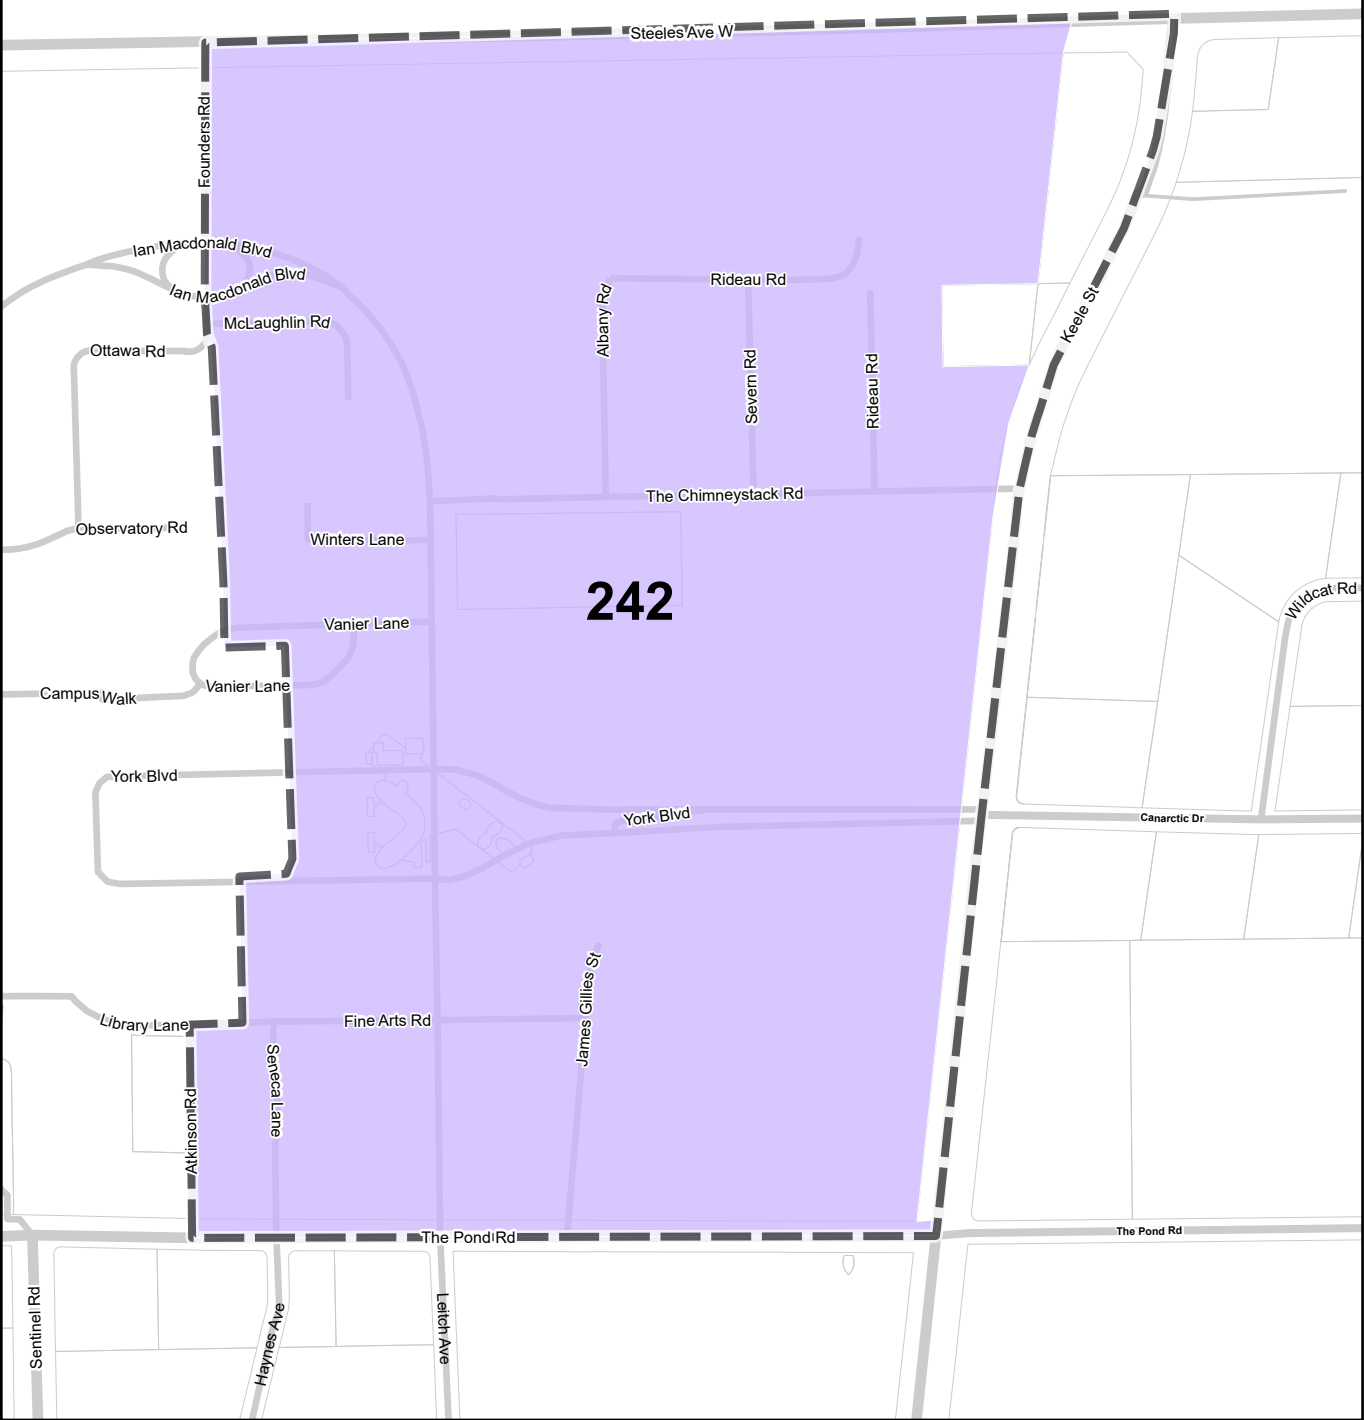

Parking Zone Overlay

Index Map E

- Pages with Affected Lots
- Pages without Affected Lots
- Parking Zone A
- Parking Zone B

TORONTO City Planning

Parking Zone Overlay

February 1st, 2022

-  Parking Zone A
-  Parking Zone B
-  Lot Boundary
-  Rail Line, Spur or Yard
-  Hydro Line
-  River
-  Map Sheet Boundary

TORONTO City Planning

Parking Zone Overlay

February 1st, 2022

- Parking Zone A
- Parking Zone B
- Lot Boundary
- Rail Line, Spur or Yard
- Hydro Line
- River
- Map Sheet Boundary

TORONTO City Planning

Parking Zone Overlay

February 1st, 2022

- Parking Zone A
- Parking Zone B
- Lot Boundary
- Rail Line, Spur or Yard
- Hydro Line
- River
- Map Sheet Boundary

CITY OF VAUGHAN

Current Page
 Pages with Policy Area Overlay Changes