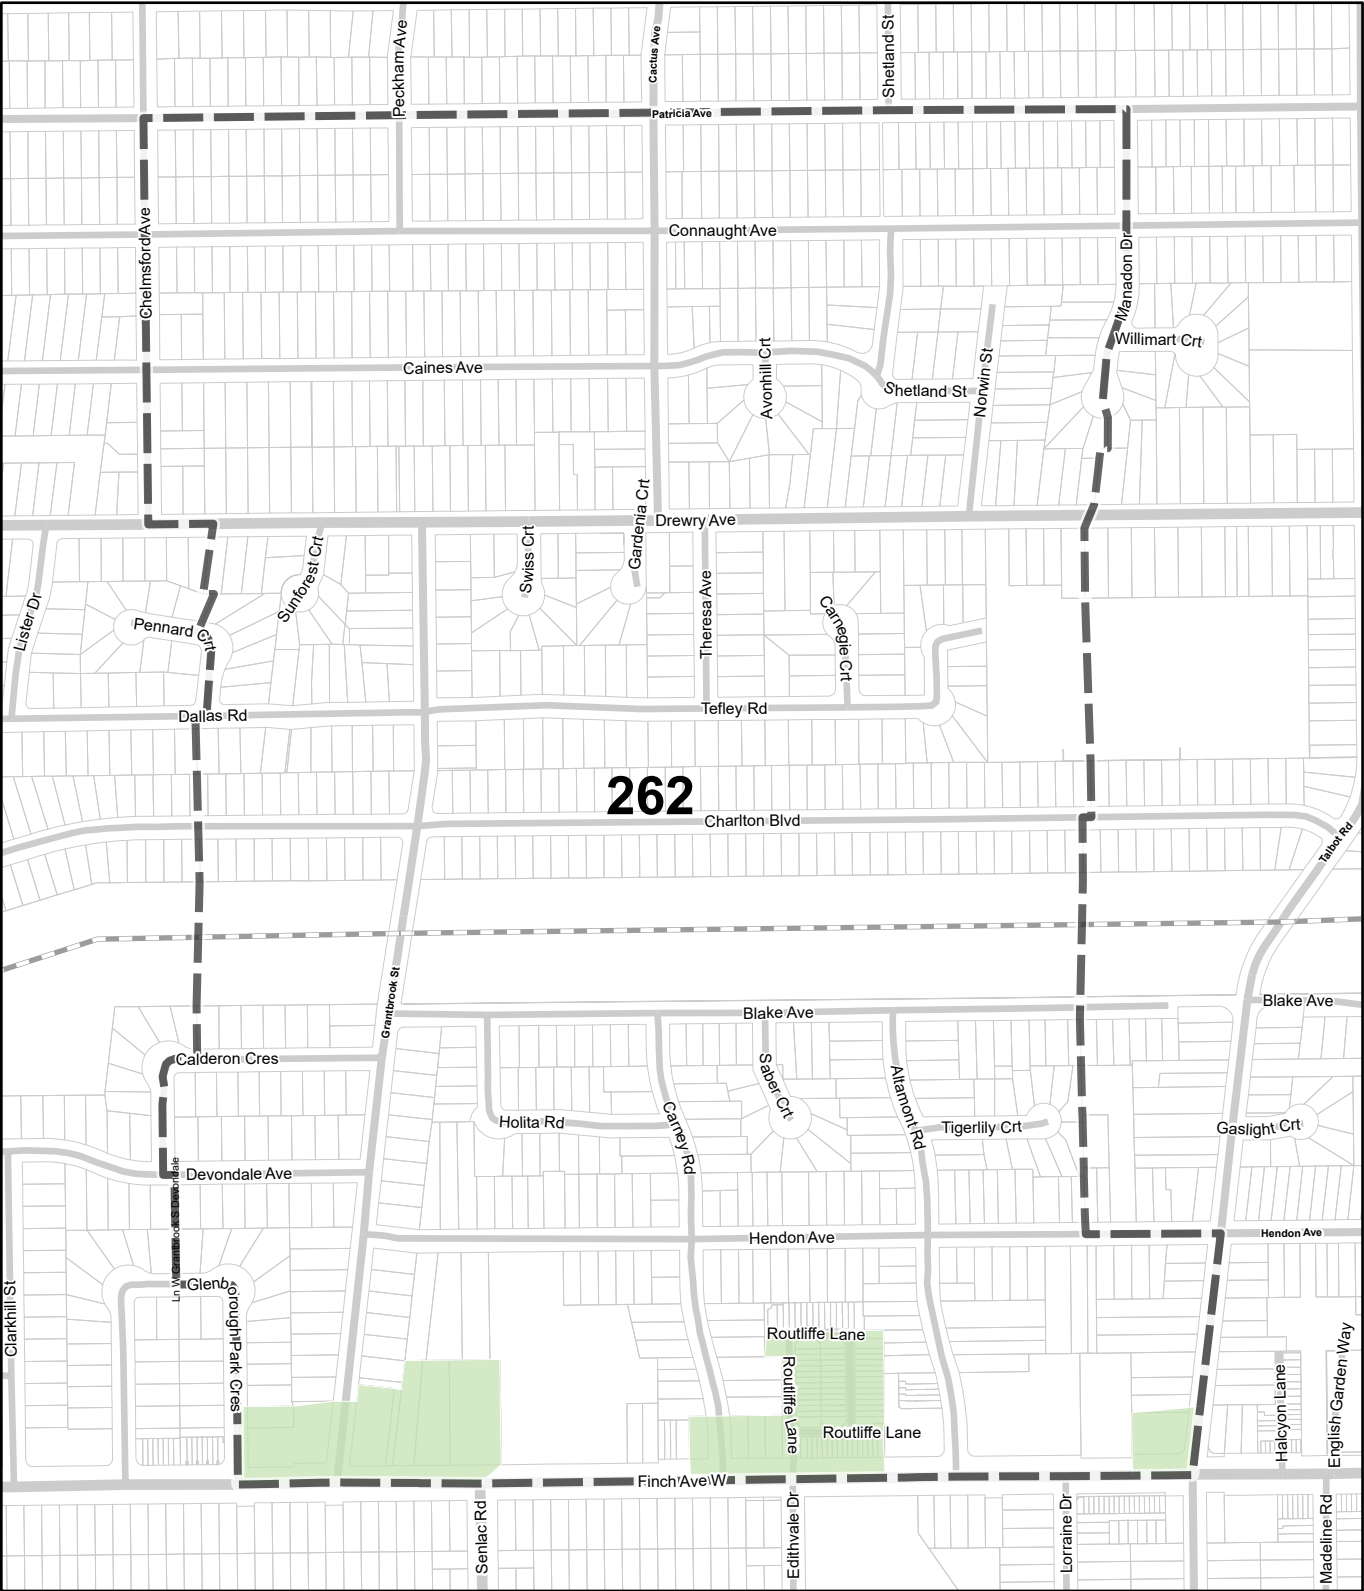

Parking Zone Overlay

February 1st, 2022

-  Parking Zone A
-  Parking Zone B
-  Lot Boundary
-  Rail Line, Spur or Yard
-  Hydro Line
-  River
-  Map Sheet Boundary

TORONTO City Planning

Parking Zone Overlay

February 1st, 2022

-  Parking Zone A
-  Parking Zone B
-  Lot Boundary
-  Rail Line, Spur or Yard
-  Hydro Line
-  River
-  Map Sheet Boundary

261

TORONTO City Planning

Parking Zone Overlay

February 1st, 2022

-  Parking Zone A
-  Parking Zone B
-  Lot Boundary
-  Rail Line, Spur or Yard
-  Hydro Line
-  River
-  Map Sheet Boundary

TORONTO City Planning

Parking Zone Overlay

February 1st, 2022

-  Parking Zone A
-  Parking Zone B
-  Lot Boundary
-  Rail Line, Spur or Yard
-  Hydro Line
-  River
-  Map Sheet Boundary