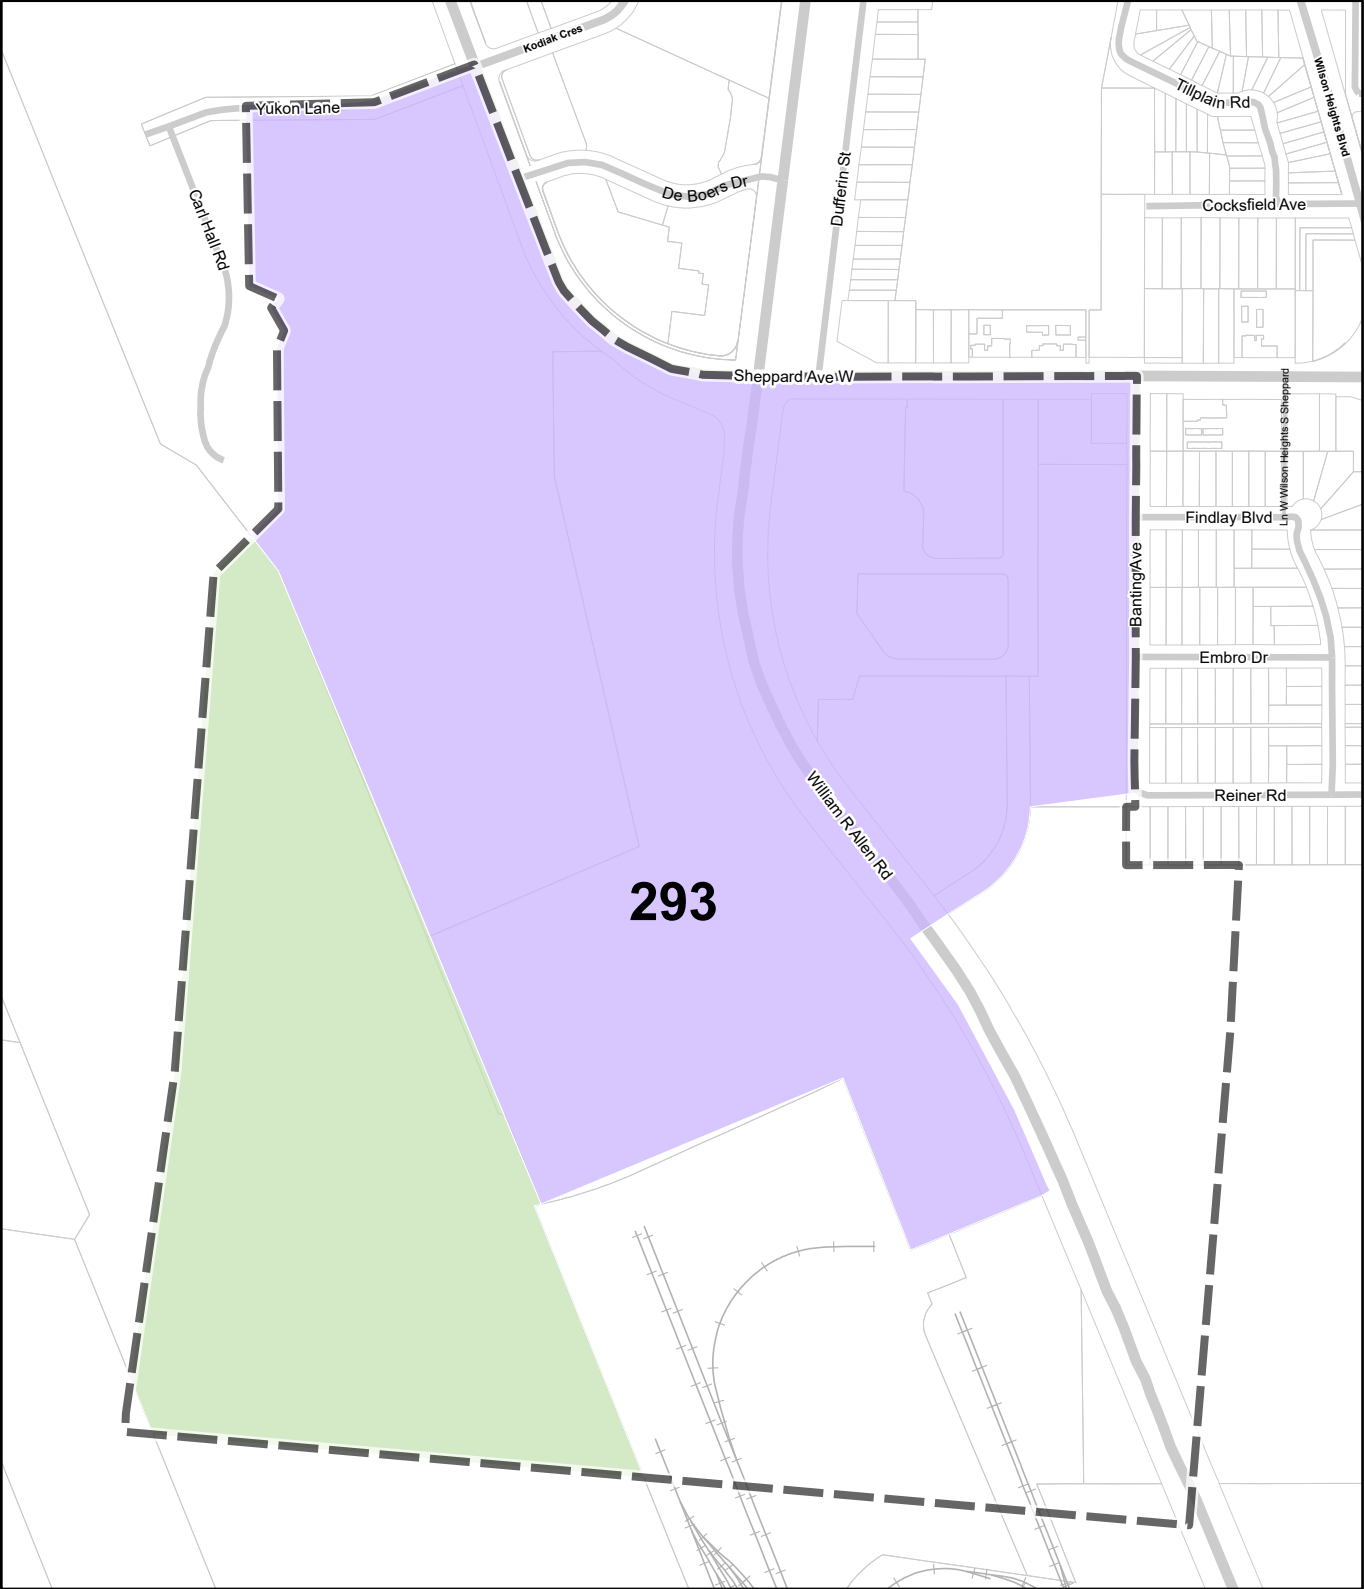

TORONTO City Planning

Parking Zone Overlay

February 1st, 2022

- Parking Zone A
- Parking Zone B
- Lot Boundary
- Rail Line, Spur or Yard
- Hydro Line
- River
- Map Sheet Boundary