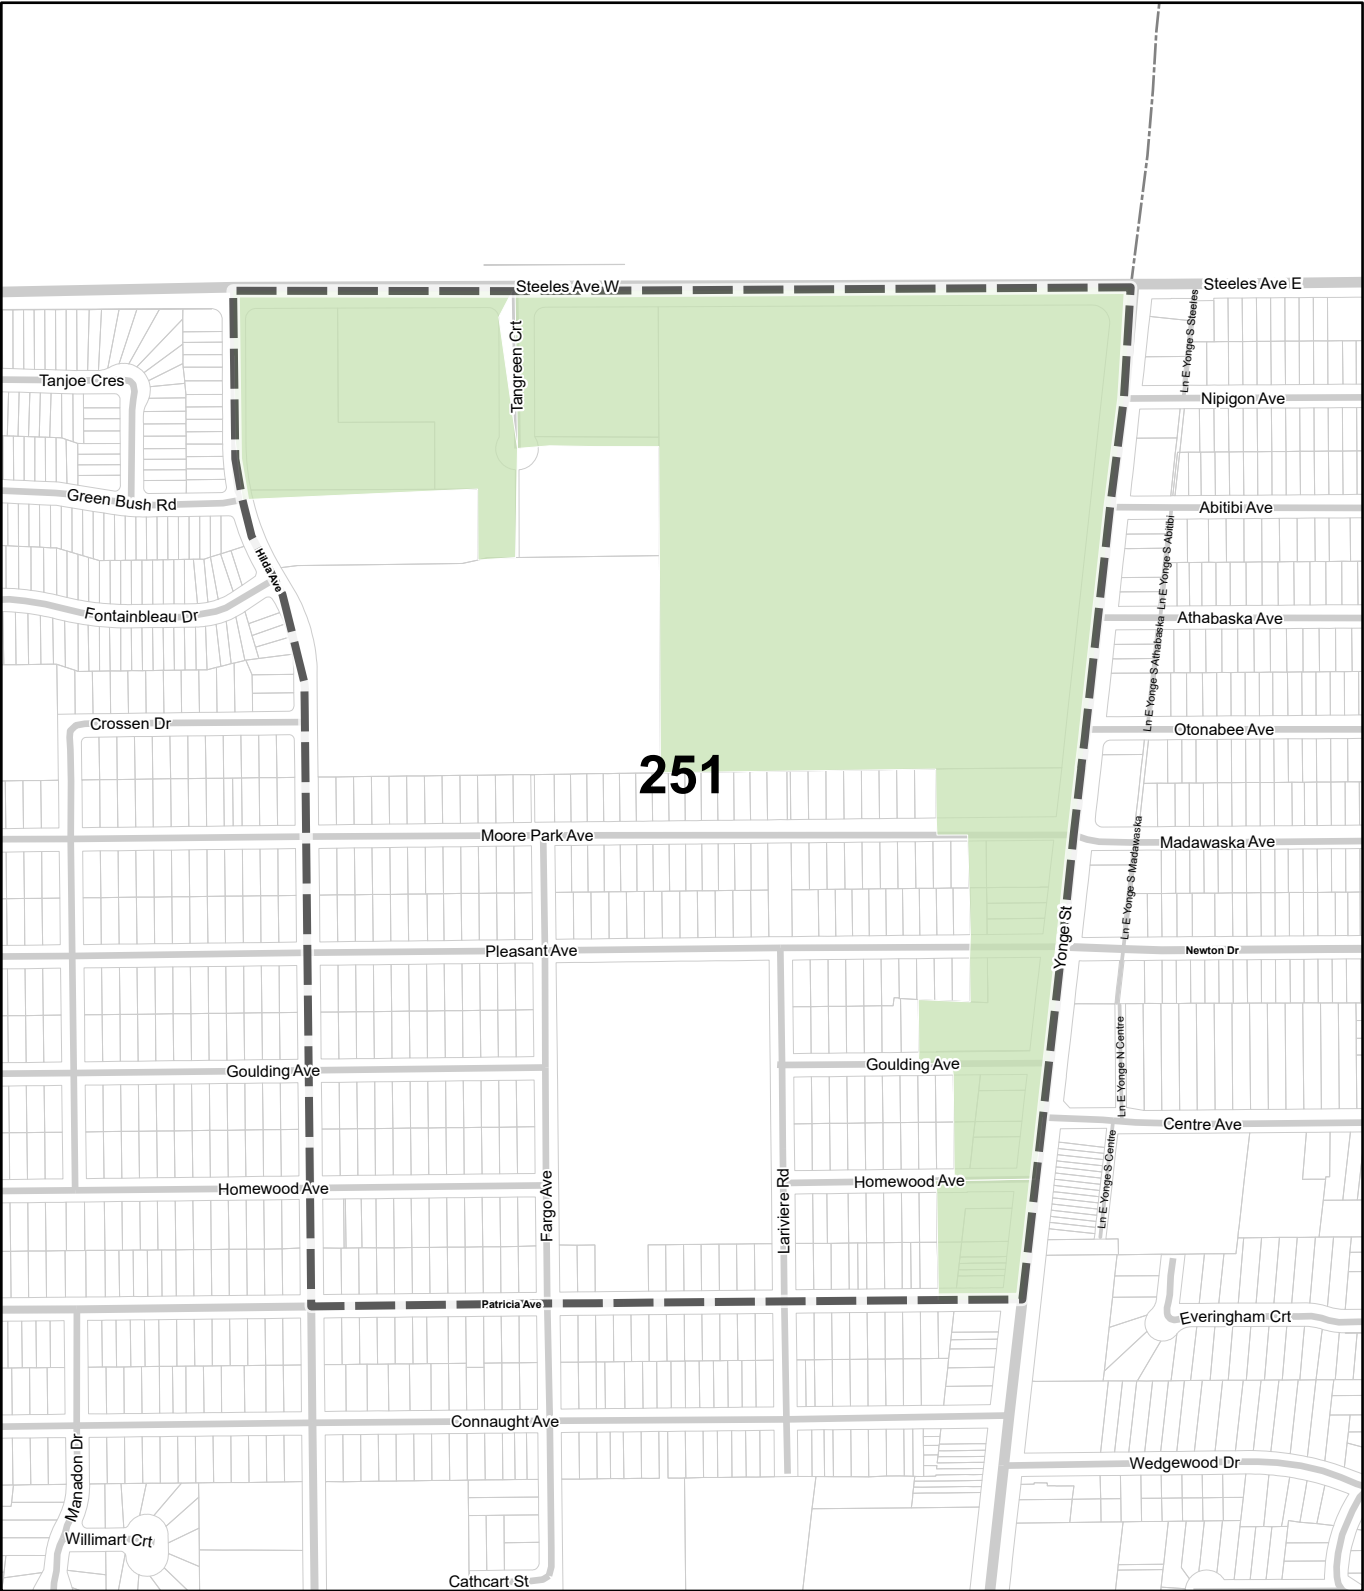

Parking Zone Overlay

February 1st, 2022

-  Parking Zone A
-  Parking Zone B
-  Lot Boundary
-  Rail Line, Spur or Yard
-  Hydro Line
-  River
-  Map Sheet Boundary

TORONTO City Planning

Parking Zone Overlay

February 1st, 2022

-  Parking Zone A
-  Parking Zone B
-  Lot Boundary
-  Rail Line, Spur or Yard
-  Hydro Line
-  River
-  Map Sheet Boundary

TORONTO City Planning

Parking Zone Overlay

February 1st, 2022

- Parking Zone A
- Parking Zone B
- Lot Boundary
- Rail Line, Spur or Yard
- Hydro Line
- River
- Map Sheet Boundary

TORONTO City Planning

Parking Zone Overlay

February 1st, 2022

-  Parking Zone A
-  Parking Zone B
-  Lot Boundary
-  Rail Line, Spur or Yard
-  Hydro Line
-  River
-  Map Sheet Boundary