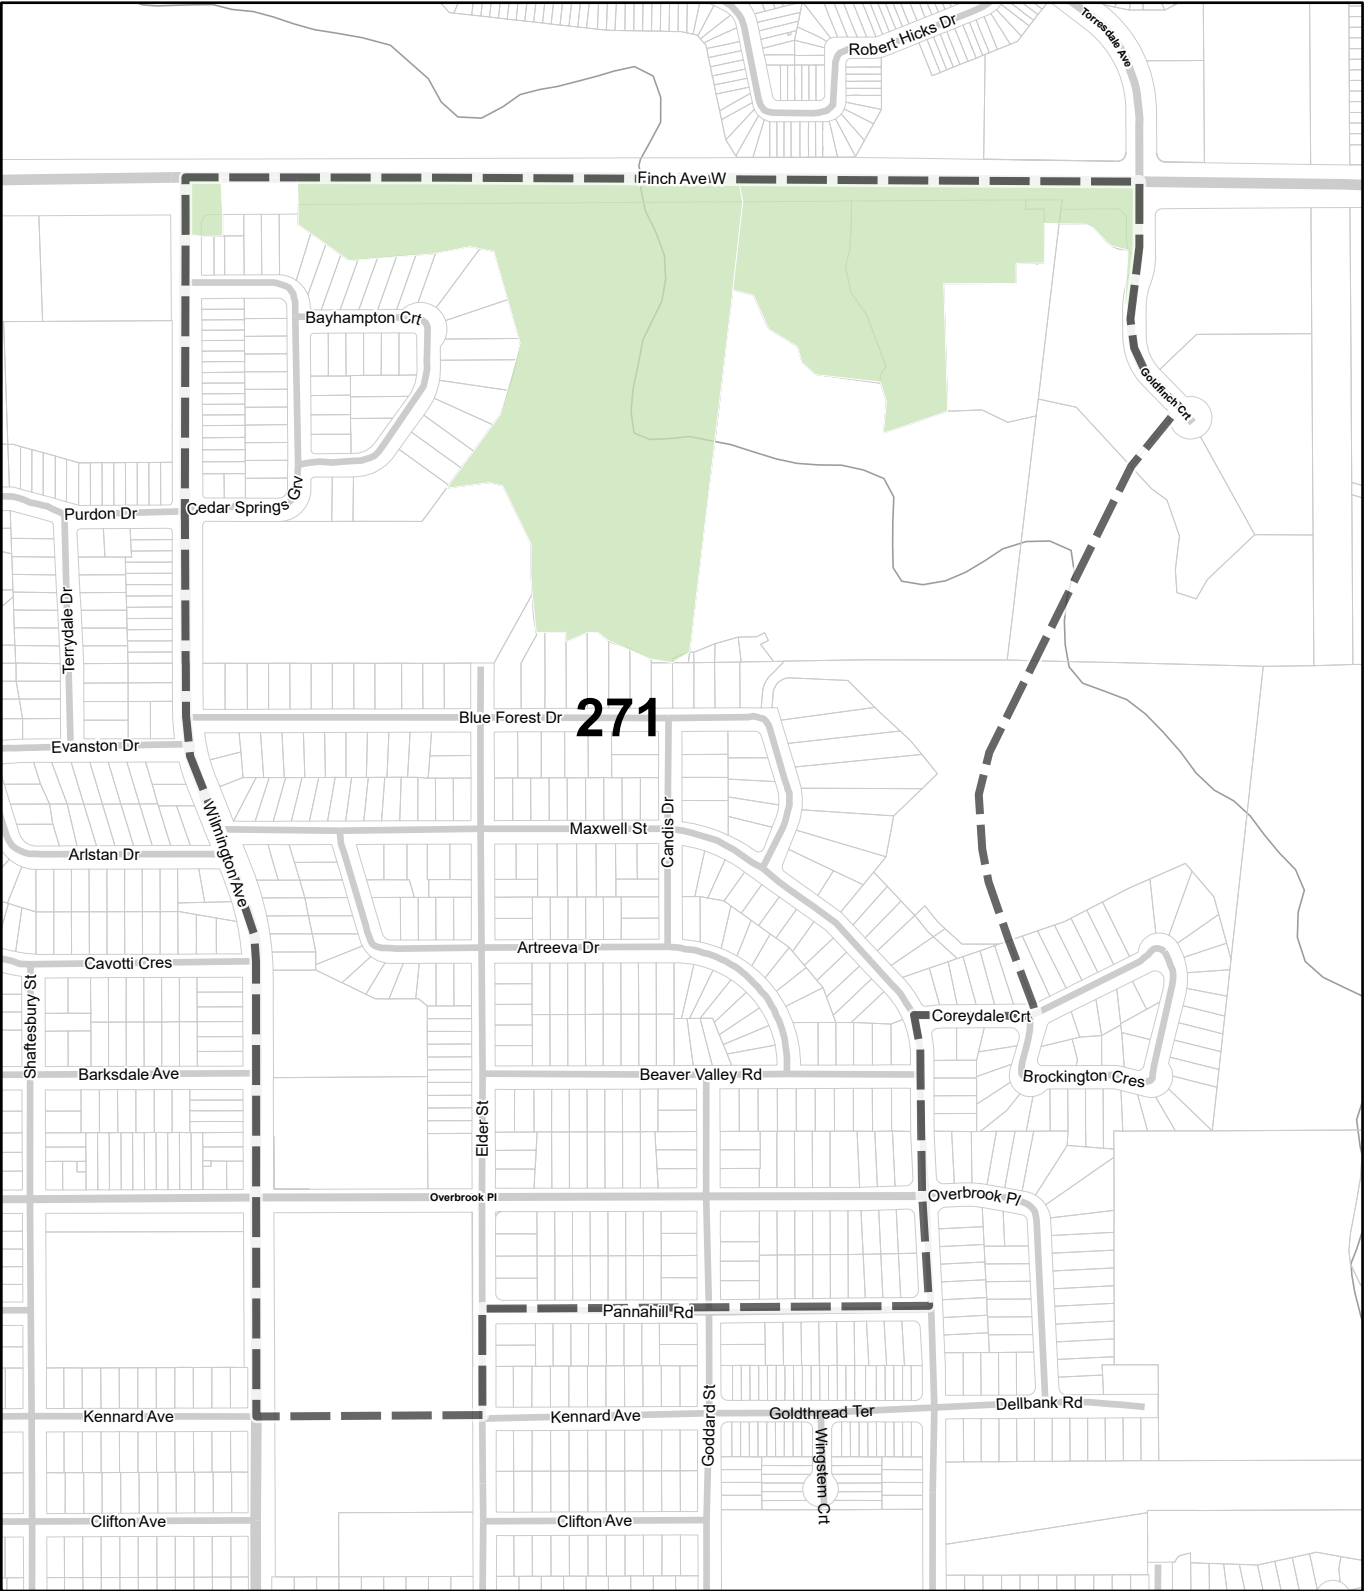

TORONTO City Planning

Parking Zone Overlay

February 1st, 2022

-  Parking Zone A
-  Parking Zone B
-  Lot Boundary
-  Rail Line, Spur or Yard
-  Hydro Line
-  River
-  Map Sheet Boundary

 Current Page  Pages with Policy Area Overlay Changes

TORONTO City Planning

Parking Zone Overlay

February 1st, 2022

-  Parking Zone A
-  Parking Zone B
-  Lot Boundary
-  Rail Line, Spur or Yard
-  Hydro Line
-  River
-  Map Sheet Boundary

TORONTO City Planning