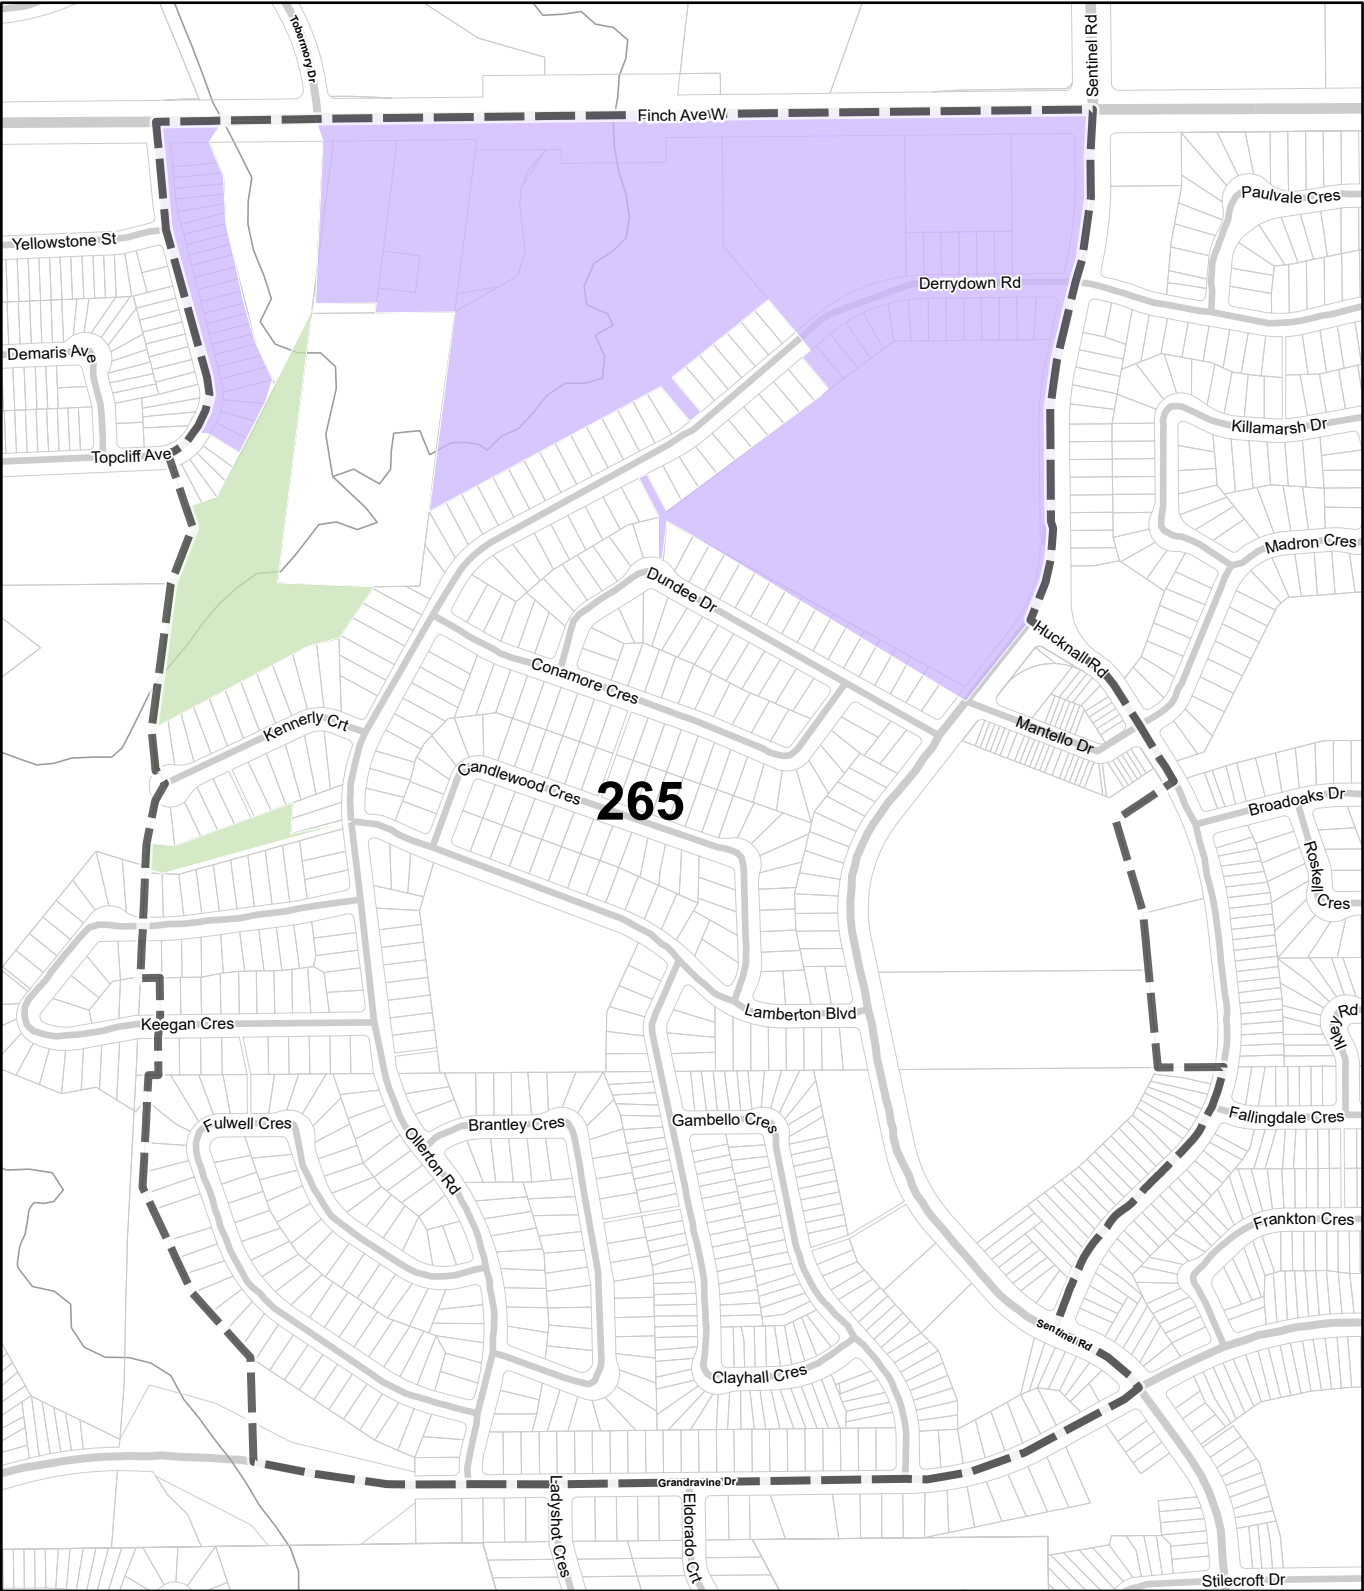

-  Parking Zone A
-  Parking Zone B
-  Lot Boundary
-  Rail Line, Spur or Yard
-  Hydro Line
-  River
-  Map Sheet Boundary

TORONTO City Planning

Parking Zone Overlay

February 1st, 2022

-  Parking Zone A
-  Parking Zone B
-  Lot Boundary
-  Rail Line, Spur or Yard
-  Hydro Line
-  River
-  Map Sheet Boundary

TORONTO City Planning

Parking Zone Overlay

February 1st, 2022

- Parking Zone A
- Parking Zone B
- Lot Boundary
- Rail Line, Spur or Yard
- Hydro Line
- River
- Map Sheet Boundary

TORONTO City Planning

Parking Zone Overlay

February 1st, 2022

-  Parking Zone A
-  Parking Zone B
-  Lot Boundary
-  Rail Line, Spur or Yard
-  Hydro Line
-  River
-  Map Sheet Boundary

TORONTO City Planning

Parking Zone Overlay

February 1st, 2022