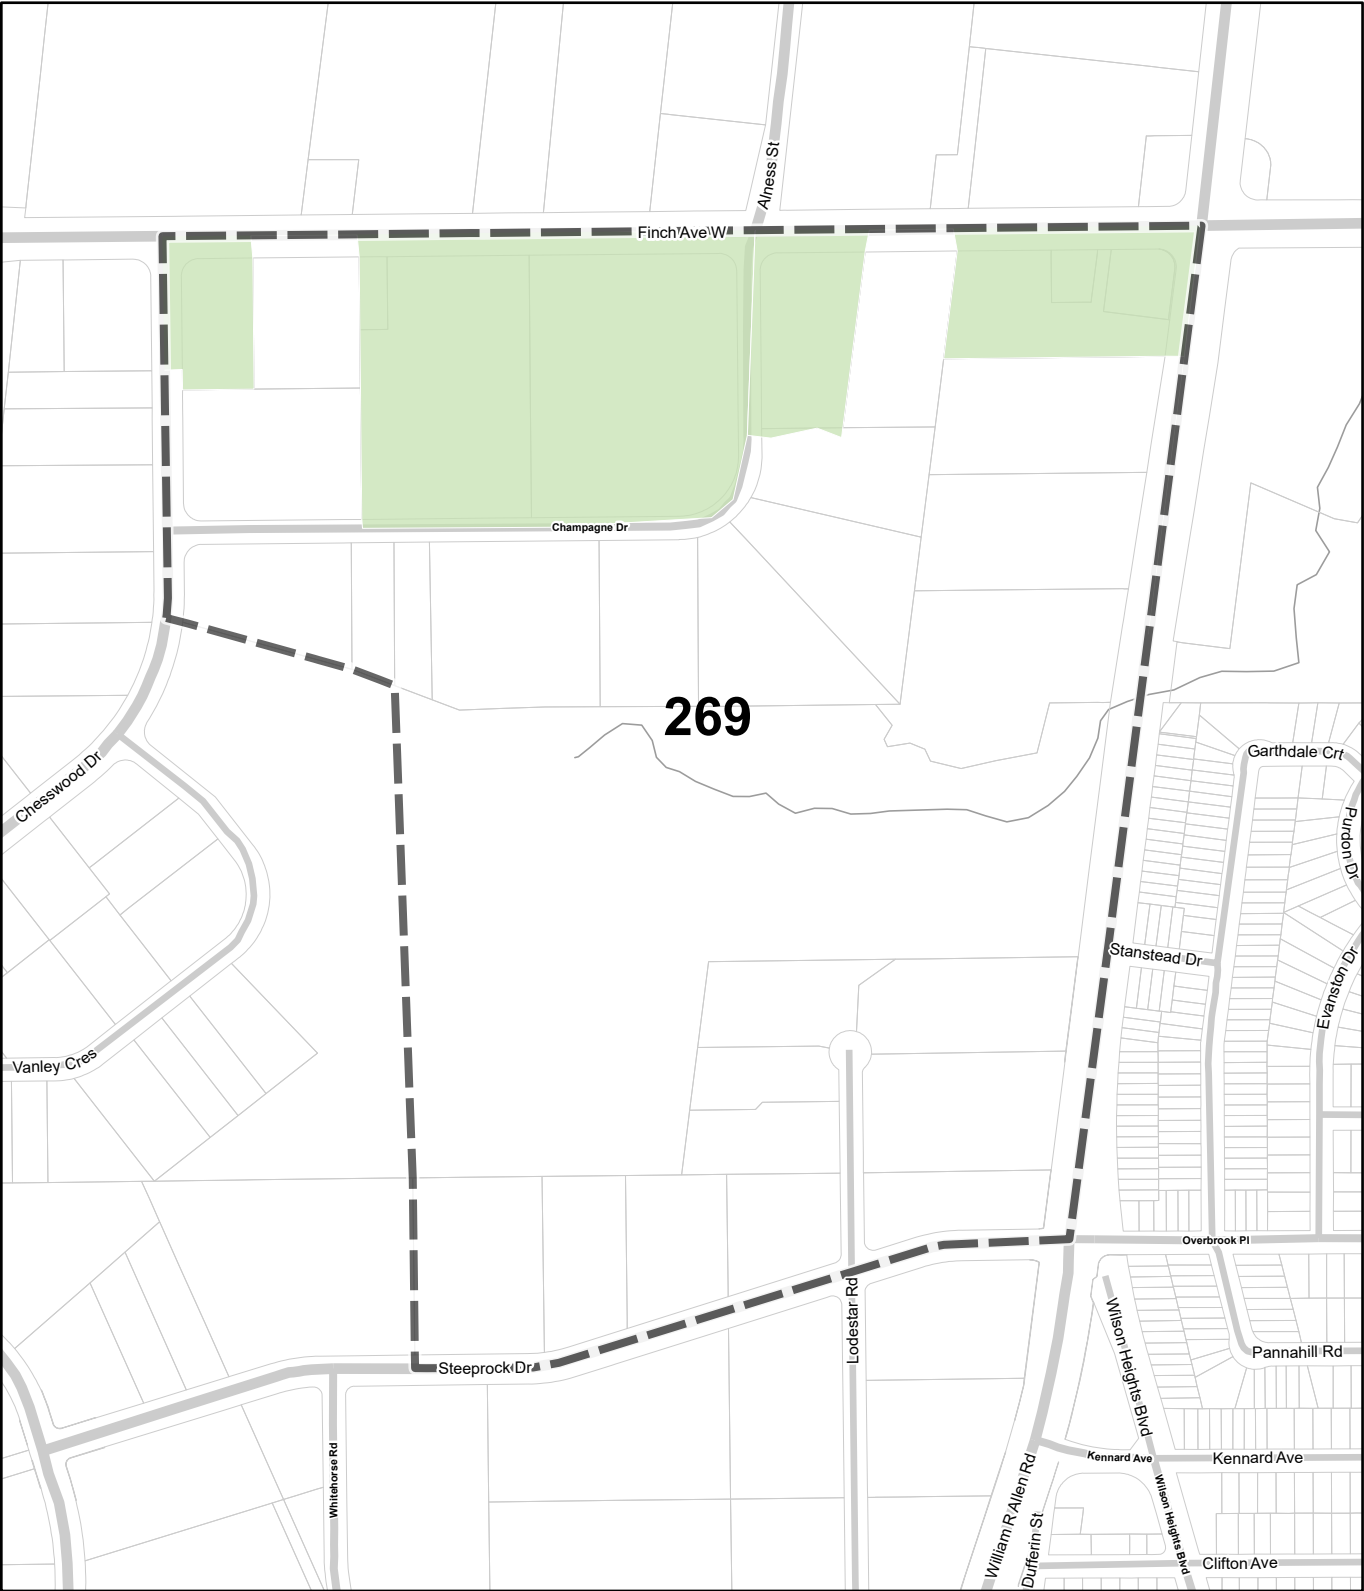

269

TORONTO City Planning

Parking Zone Overlay

February 1st, 2022

- Parking Zone A
- Parking Zone B
- Lot Boundary
- Rail Line, Spur or Yard
- Hydro Line
- River
- Map Sheet Boundary