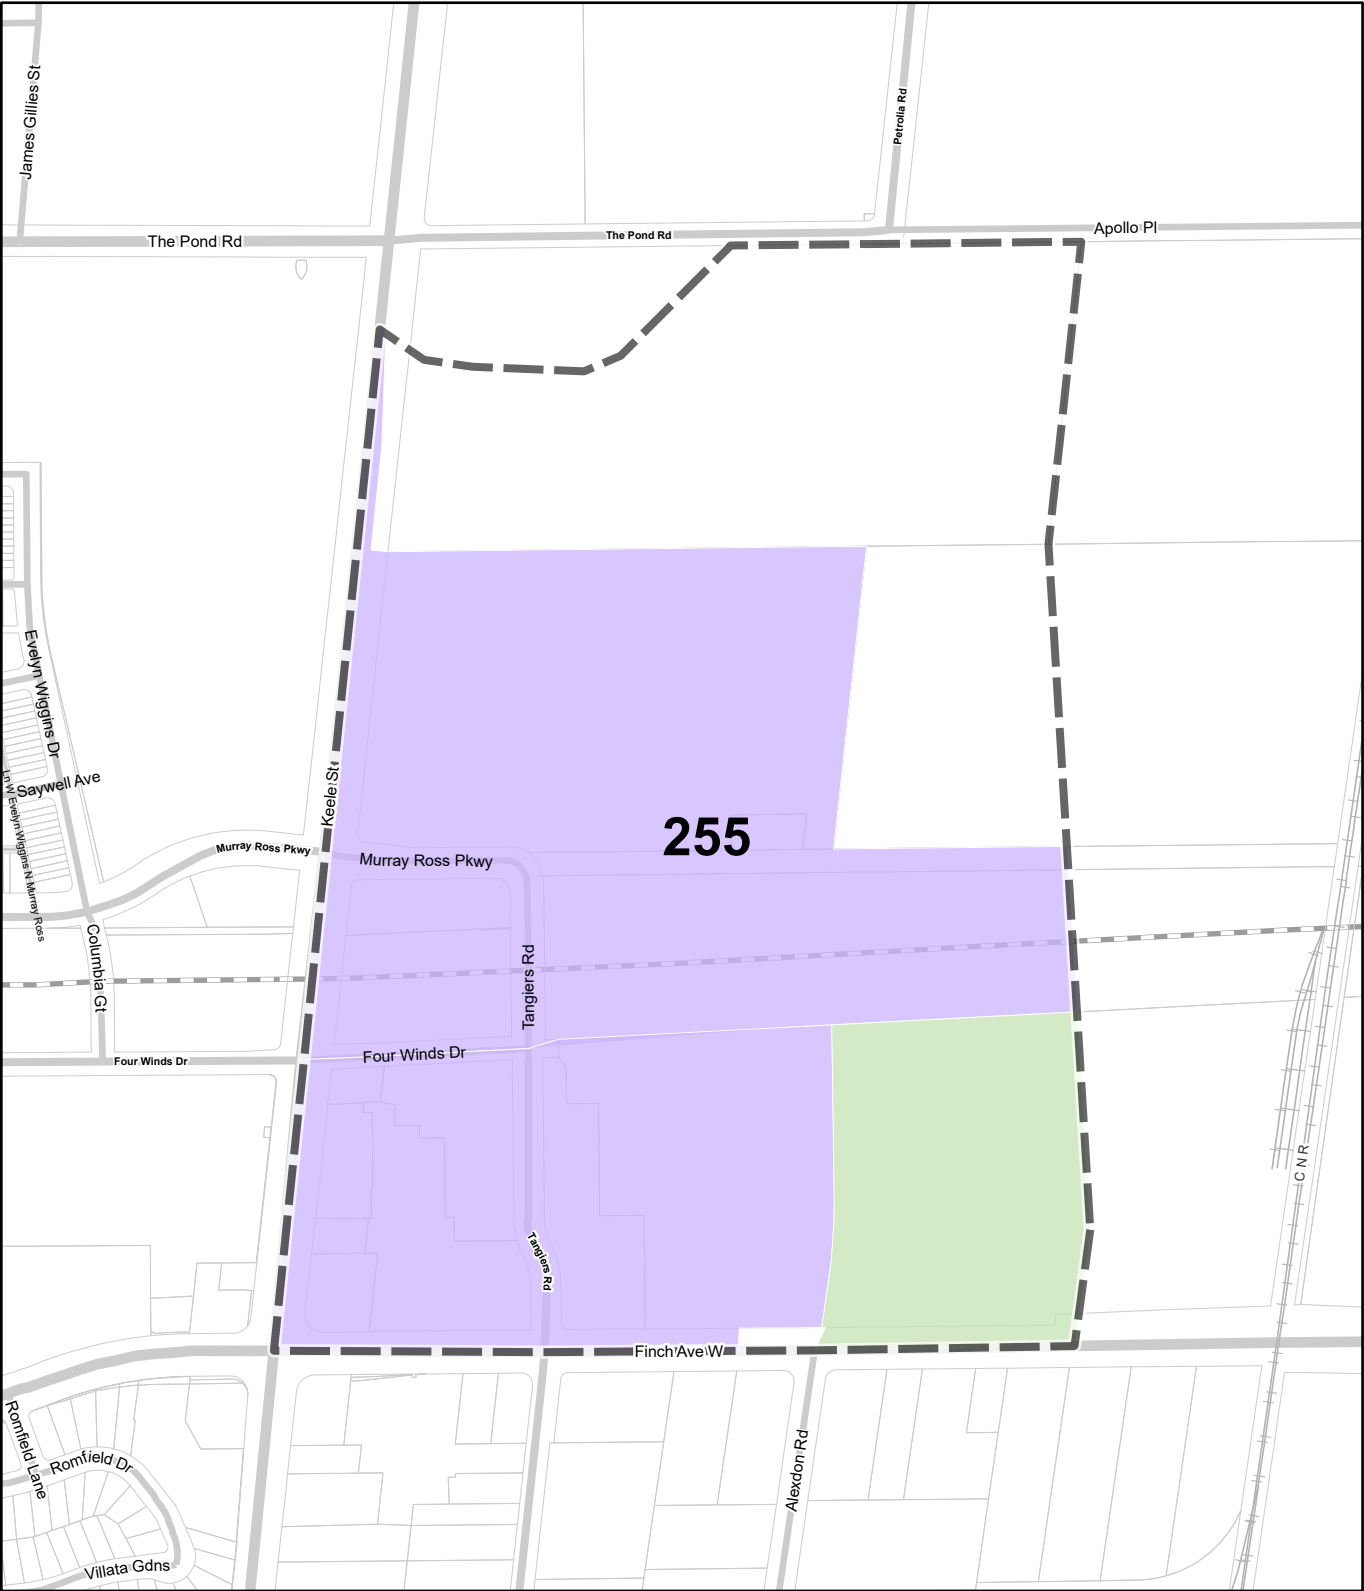

CITY OF VAUGHAN		TOWN OF MARKHAM	
249	250	251	455
261	262	263	466

 Current Page
  Pages with Policy Area Overlay Changes

252

TORONTO City Planning

Parking Zone Overlay

February 1st, 2022

-  Parking Zone A
-  Parking Zone B
-  Lot Boundary
-  Rail Line, Spur or Yard
-  Hydro Line
-  River
-  Map Sheet Boundary

TORONTO City Planning

Parking Zone Overlay

February 1st, 2022

-  Parking Zone A
-  Parking Zone B
-  Lot Boundary
-  Rail Line, Spur or Yard
-  Hydro Line
-  River
-  Map Sheet Boundary

TORONTO City Planning

Parking Zone Overlay

February 1st, 2022

-  Parking Zone A
-  Parking Zone B
-  Lot Boundary
-  Rail Line, Spur or Yard
-  Hydro Line
-  River
-  Map Sheet Boundary

TORONTO City Planning

Parking Zone Overlay