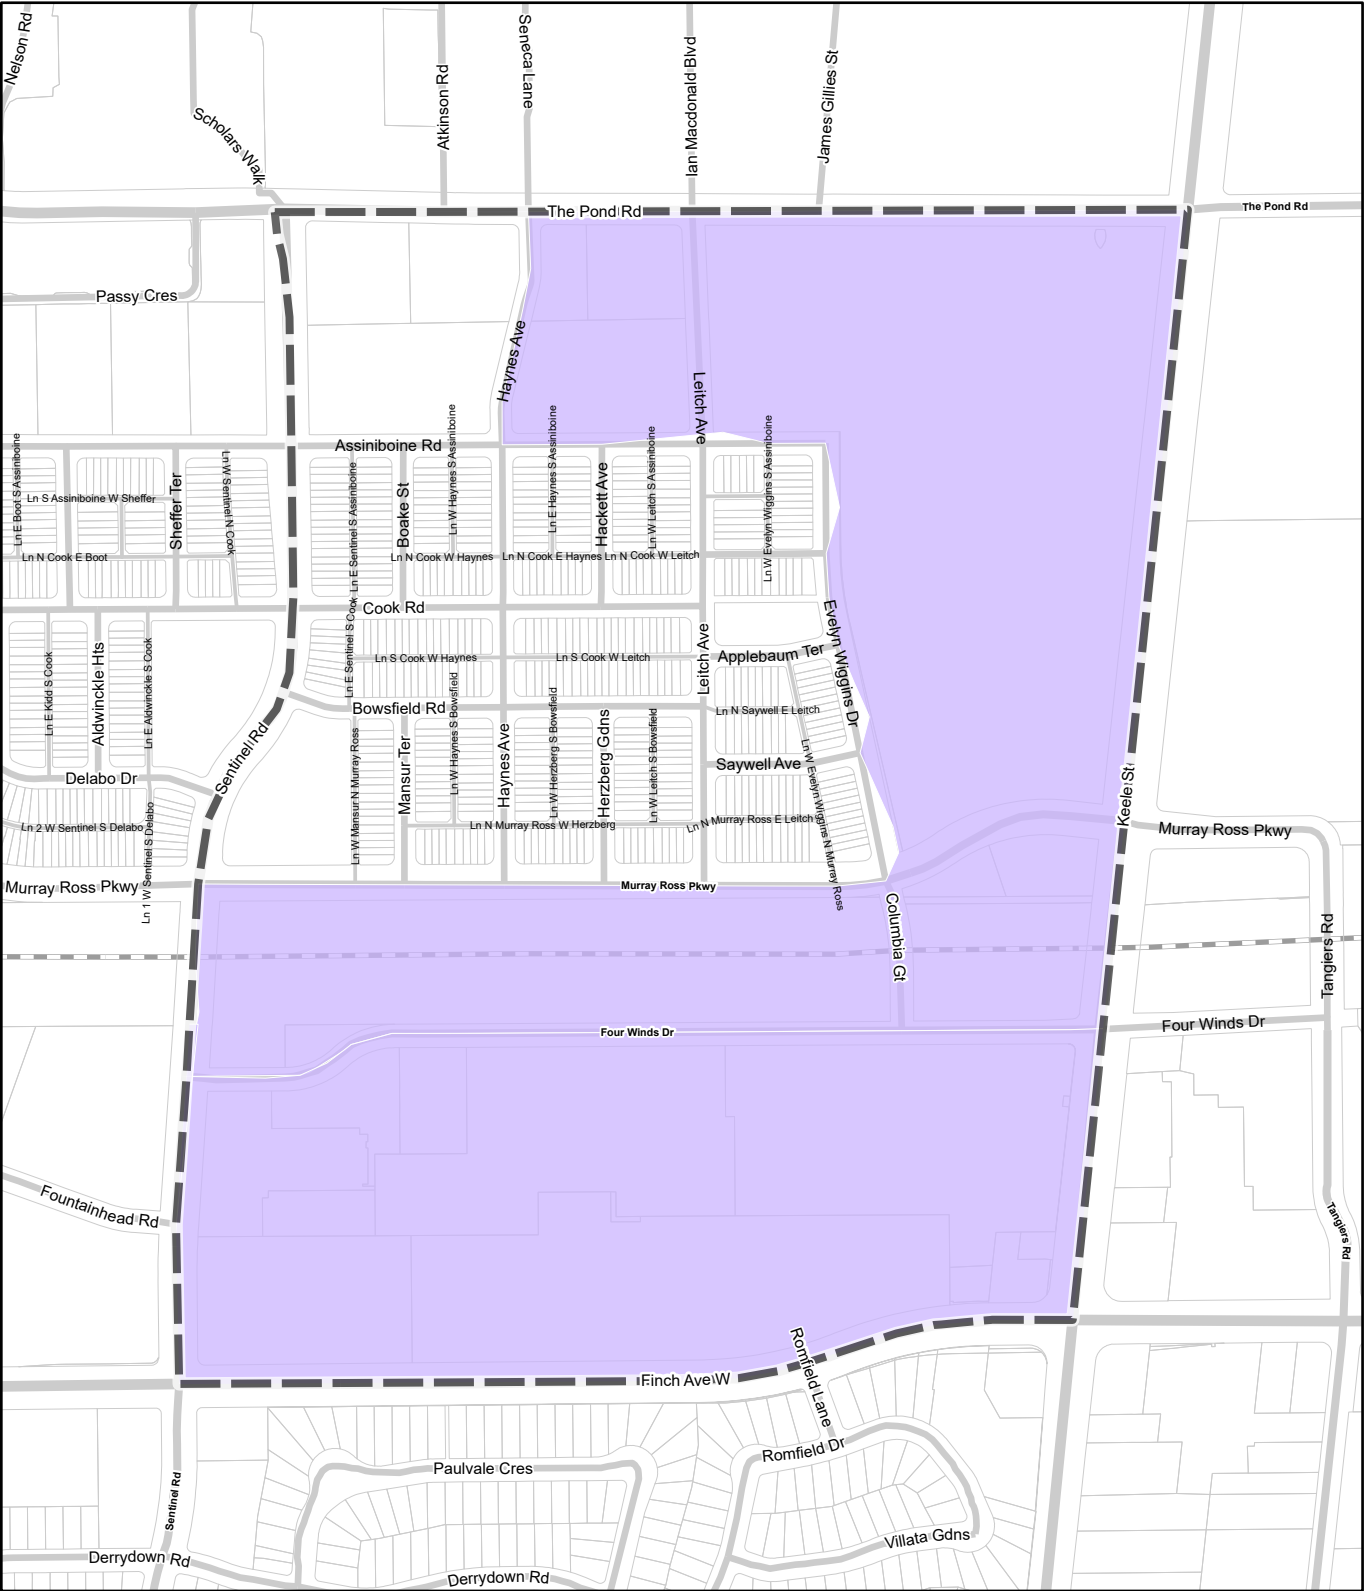

- Parking Zone A
- Parking Zone B
- Lot Boundary
- Rail Line, Spur or Yard
- Hydro Line
- River
- Map Sheet Boundary

TORONTO City Planning

Parking Zone Overlay

February 1st, 2022

-  Parking Zone A
-  Parking Zone B
-  Lot Boundary
-  Rail Line, Spur or Yard
-  Hydro Line
-  River
-  Map Sheet Boundary

CITY OF VAUGHAN		TOWN OF MARKHAM	
249	250	251	455
261	262	263	466

 Current Page
  Pages with Policy Area Overlay Changes

252

TORONTO City Planning

Parking Zone Overlay

February 1st, 2022

-  Parking Zone A
-  Parking Zone B
-  Lot Boundary
-  Rail Line, Spur or Yard
-  Hydro Line
-  River
-  Map Sheet Boundary

TORONTO City Planning

Parking Zone Overlay

February 1st, 2022

-  Parking Zone A
-  Parking Zone B
-  Lot Boundary
-  Rail Line, Spur or Yard
-  Hydro Line
-  River
-  Map Sheet Boundary

TORONTO City Planning