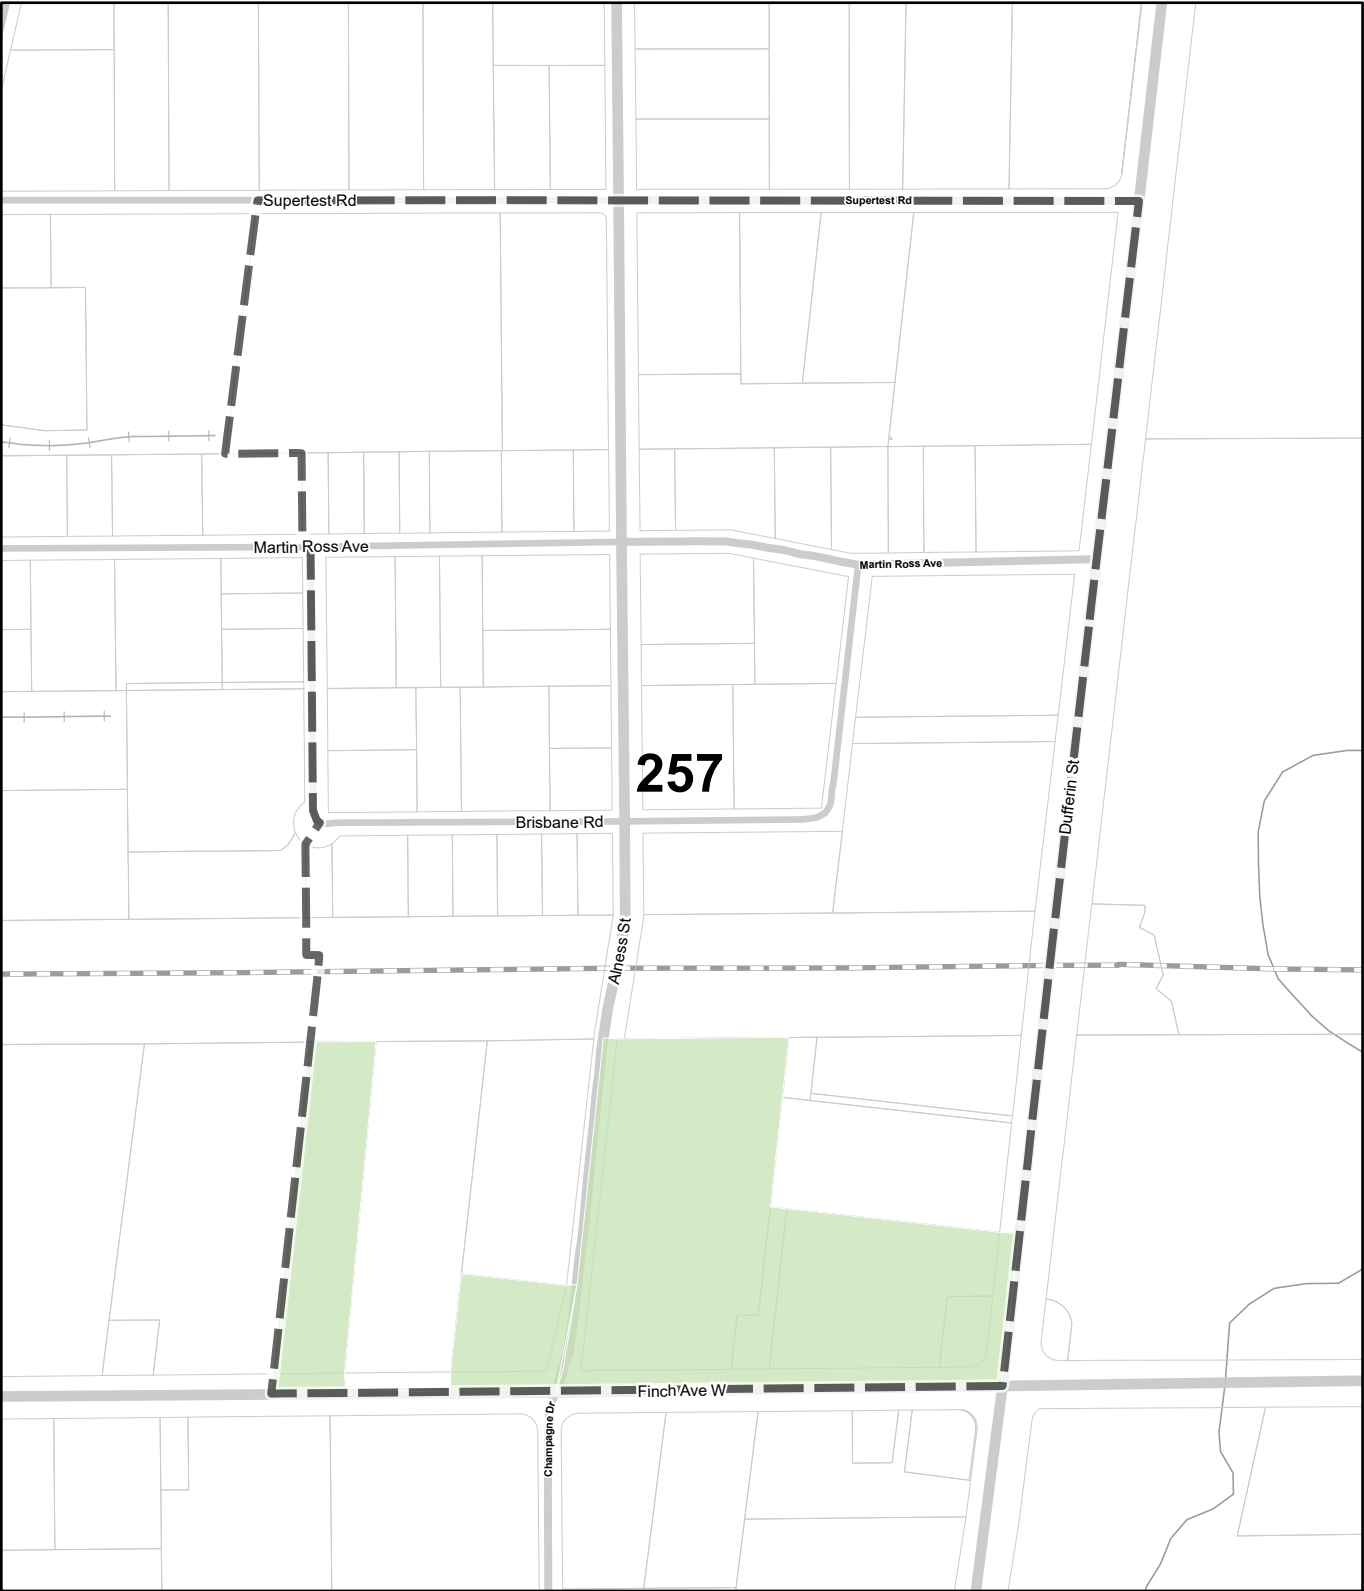

February 1st, 2022

-  Parking Zone A
-  Parking Zone B
-  Lot Boundary
-  Rail Line, Spur or Yard
-  Hydro Line
-  River
-  Map Sheet Boundary

256

TORONTO City Planning

Parking Zone Overlay

February 1st, 2022

-  Parking Zone A
-  Parking Zone B
-  Lot Boundary
-  Rail Line, Spur or Yard
-  Hydro Line
-  River
-  Map Sheet Boundary

TORONTO City Planning

Parking Zone Overlay

February 1st, 2022

-  Parking Zone A
-  Parking Zone B
-  Lot Boundary
-  Rail Line, Spur or Yard
-  Hydro Line
-  River
-  Map Sheet Boundary