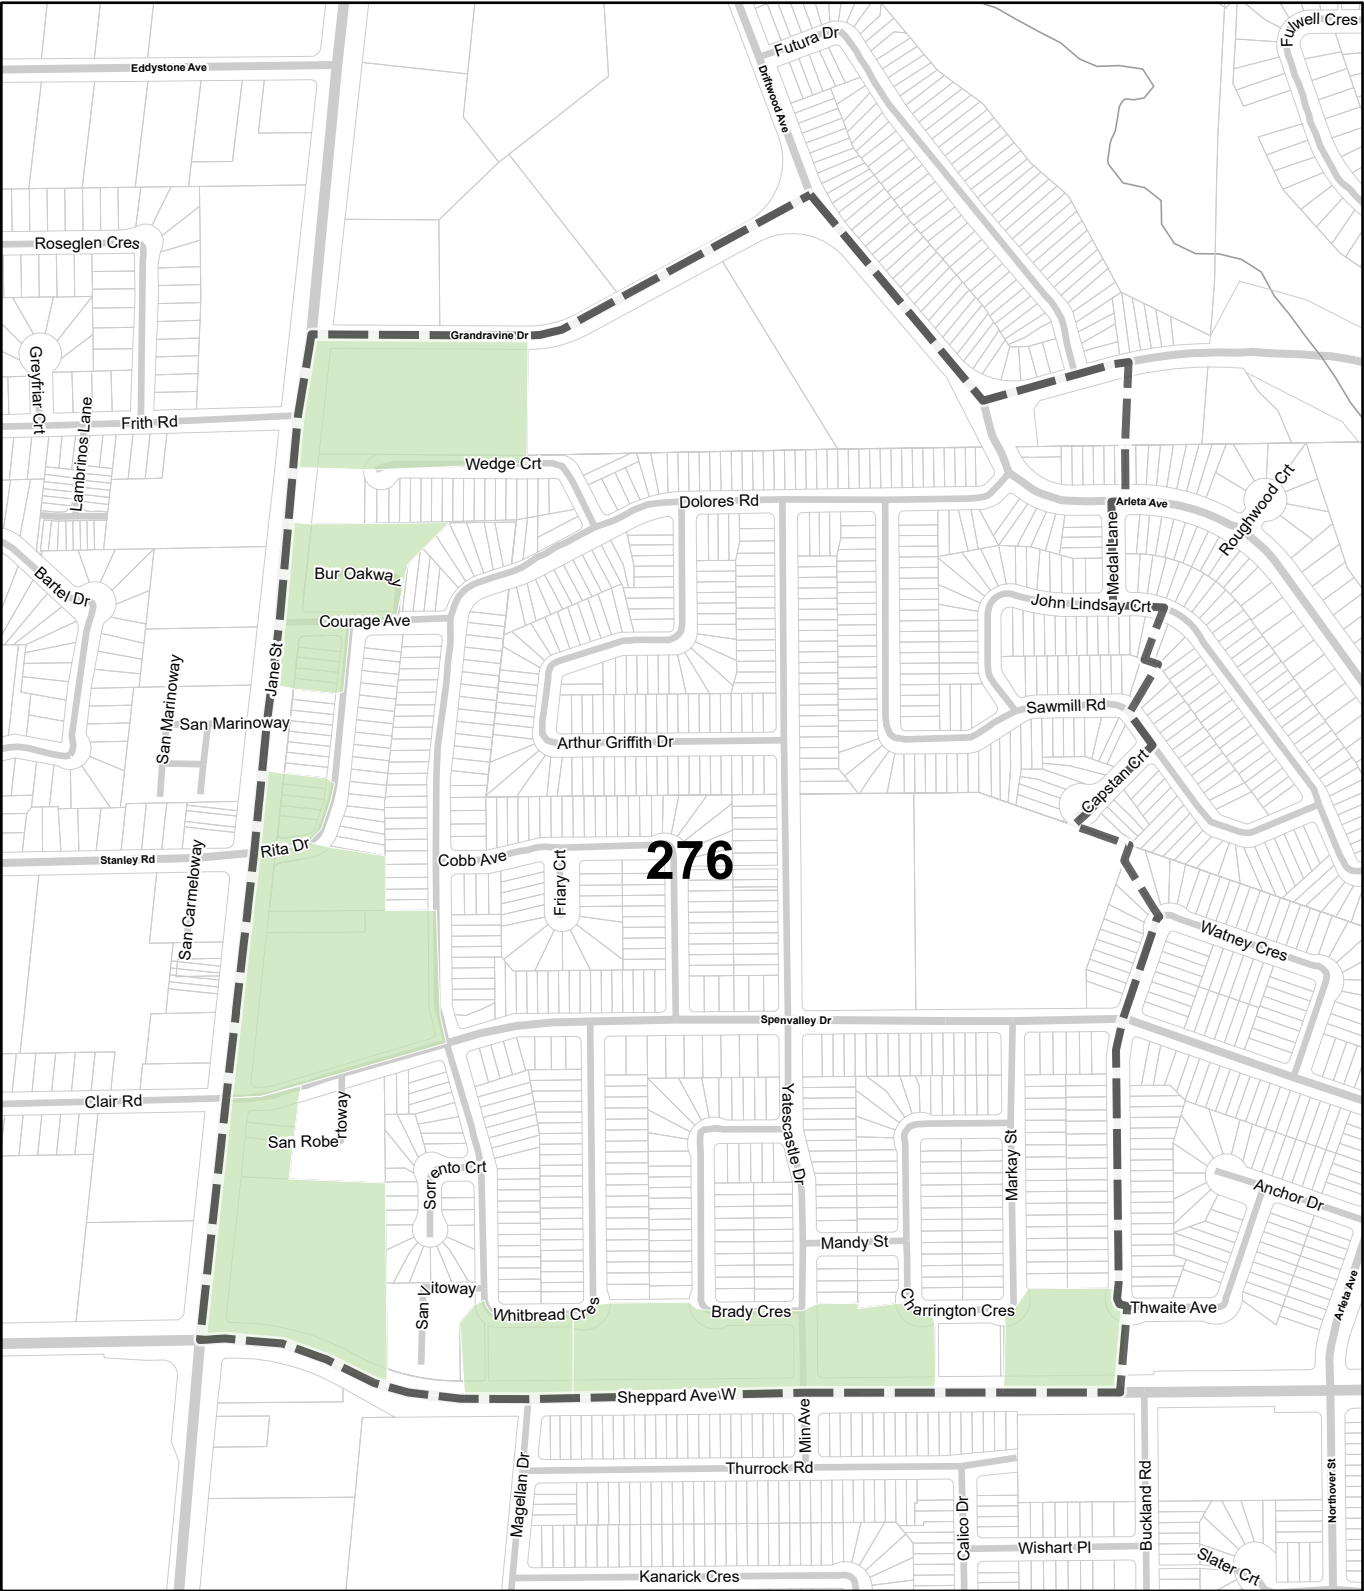

-  Parking Zone A
-  Parking Zone B
-  Lot Boundary
-  Rail Line, Spur or Yard
-  Hydro Line
-  River
-  Map Sheet Boundary

TORONTO City Planning

Parking Zone Overlay

February 1st, 2022

-  Parking Zone A
-  Parking Zone B
-  Lot Boundary
-  Rail Line, Spur or Yard
-  Hydro Line
-  River
-  Map Sheet Boundary

TORONTO City Planning

Parking Zone Overlay

February 1st, 2022

- Parking Zone A
- Parking Zone B
- Lot Boundary
- Rail Line, Spur or Yard
- Hydro Line
- River
- Map Sheet Boundary

TORONTO City Planning

Parking Zone Overlay