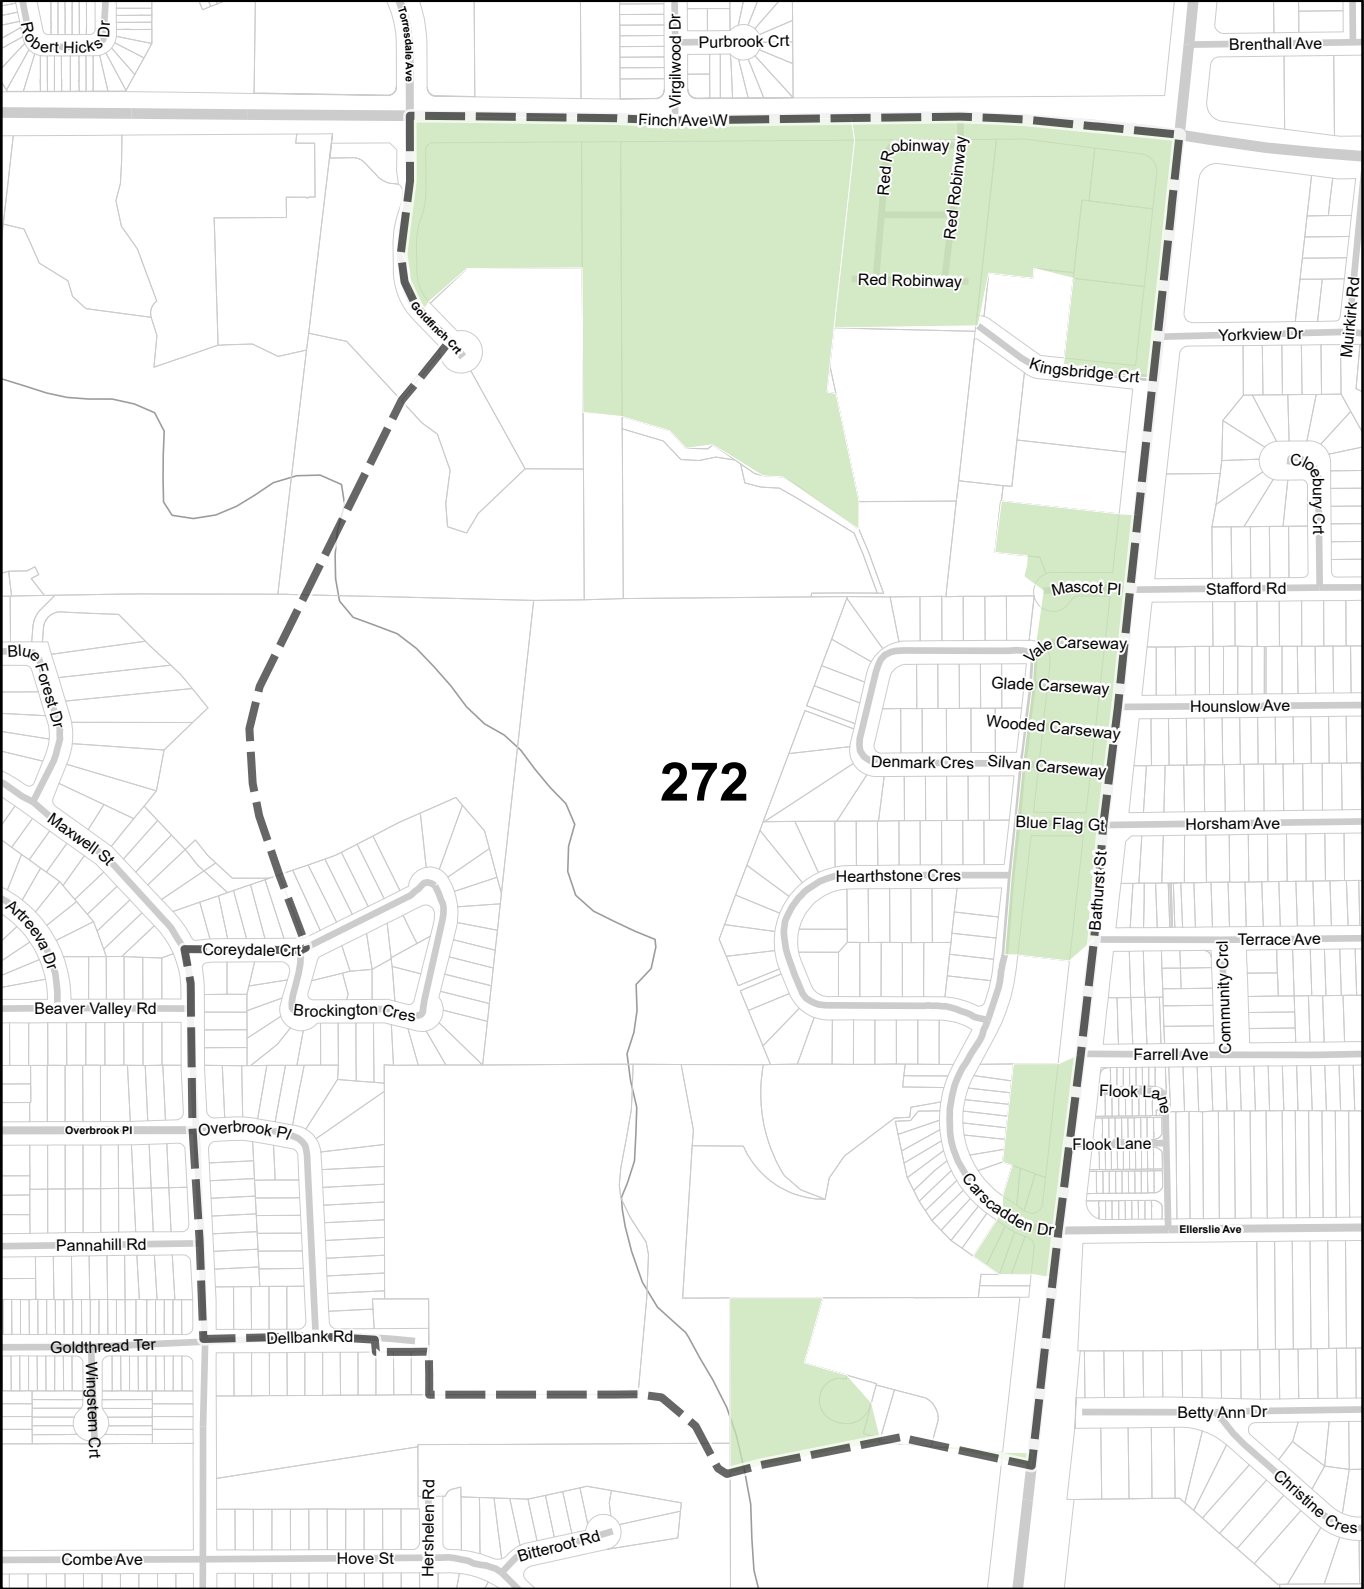

TORONTO City Planning

Parking Zone Overlay

February 1st, 2022

- Parking Zone A
- Parking Zone B
- Lot Boundary
- Rail Line, Spur or Yard
- Hydro Line
- River
- Map Sheet Boundary