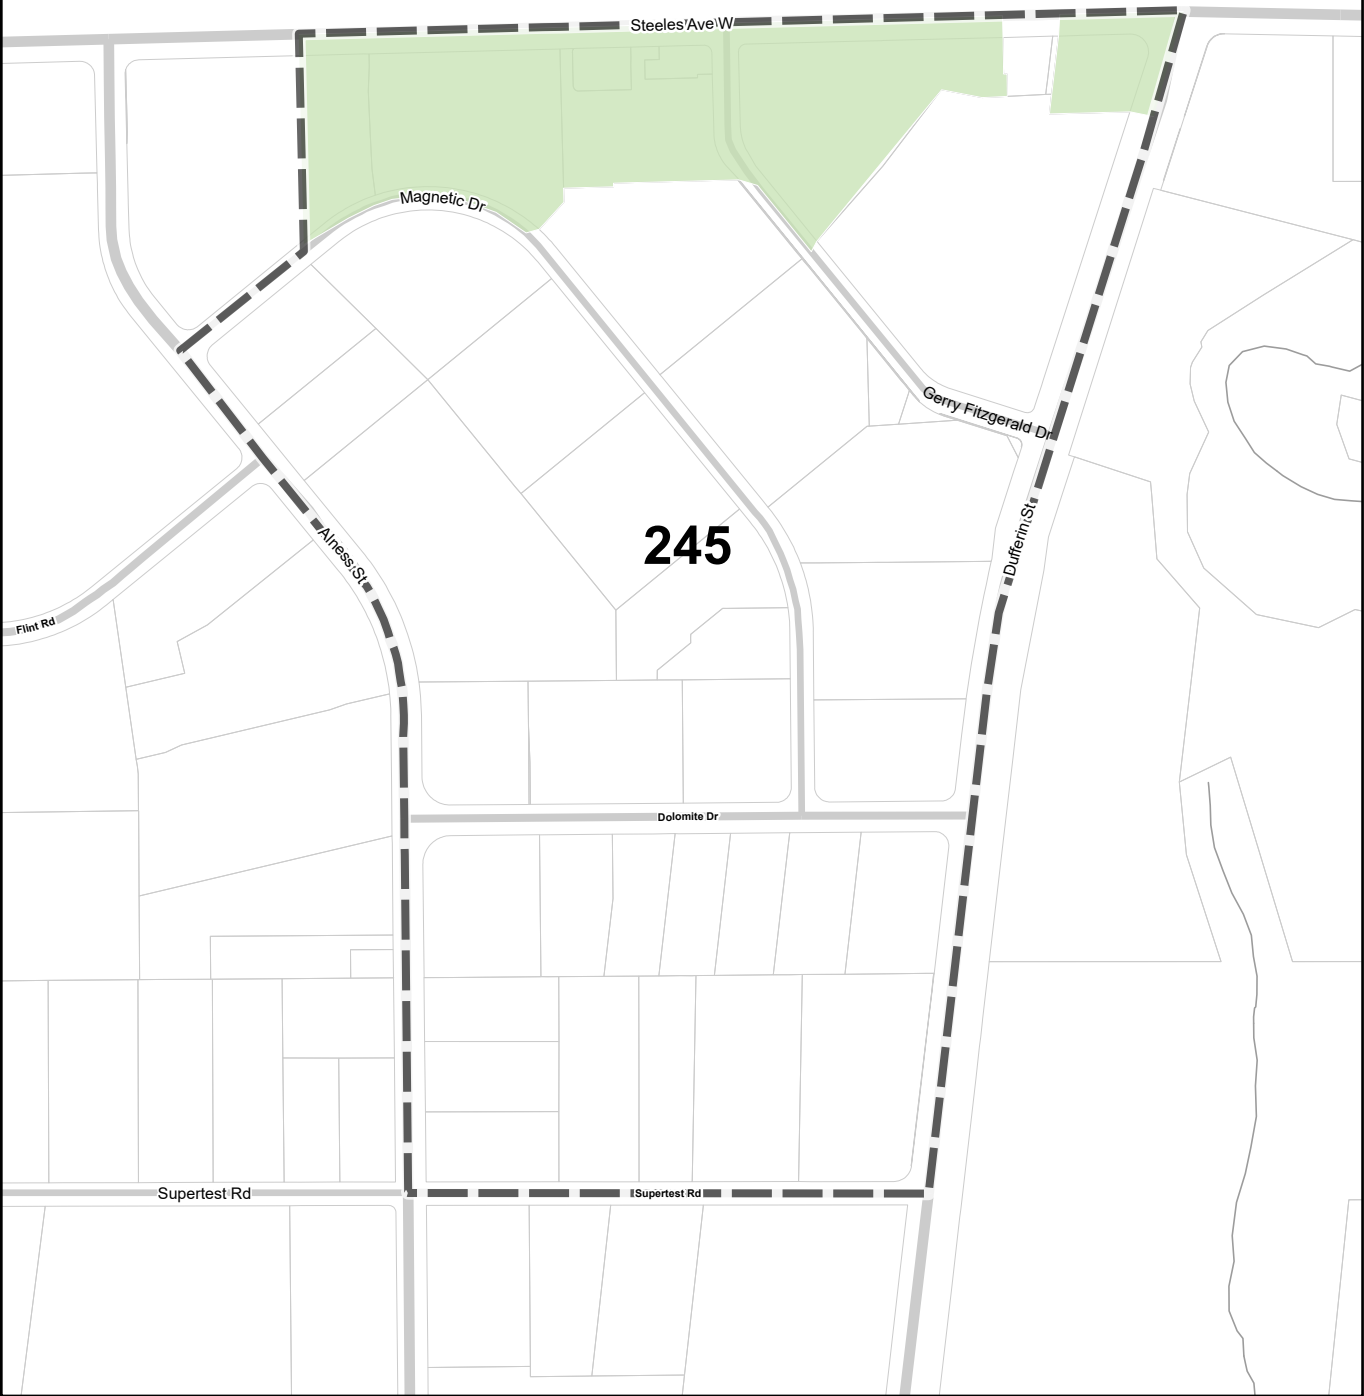

TORONTO City Planning

Parking Zone Overlay

February 1st, 2022

-  Parking Zone A
-  Parking Zone B
-  Lot Boundary
-  Rail Line, Spur or Yard
-  Hydro Line
-  River
-  Map Sheet Boundary

TORONTO City Planning

Parking Zone Overlay

February 1st, 2022

-  Parking Zone A
-  Parking Zone B
-  Lot Boundary
-  Rail Line, Spur or Yard
-  Hydro Line
-  River
-  Map Sheet Boundary

CITY OF VAUGHAN

 Current Page
  Pages with Policy Area Overlay Changes