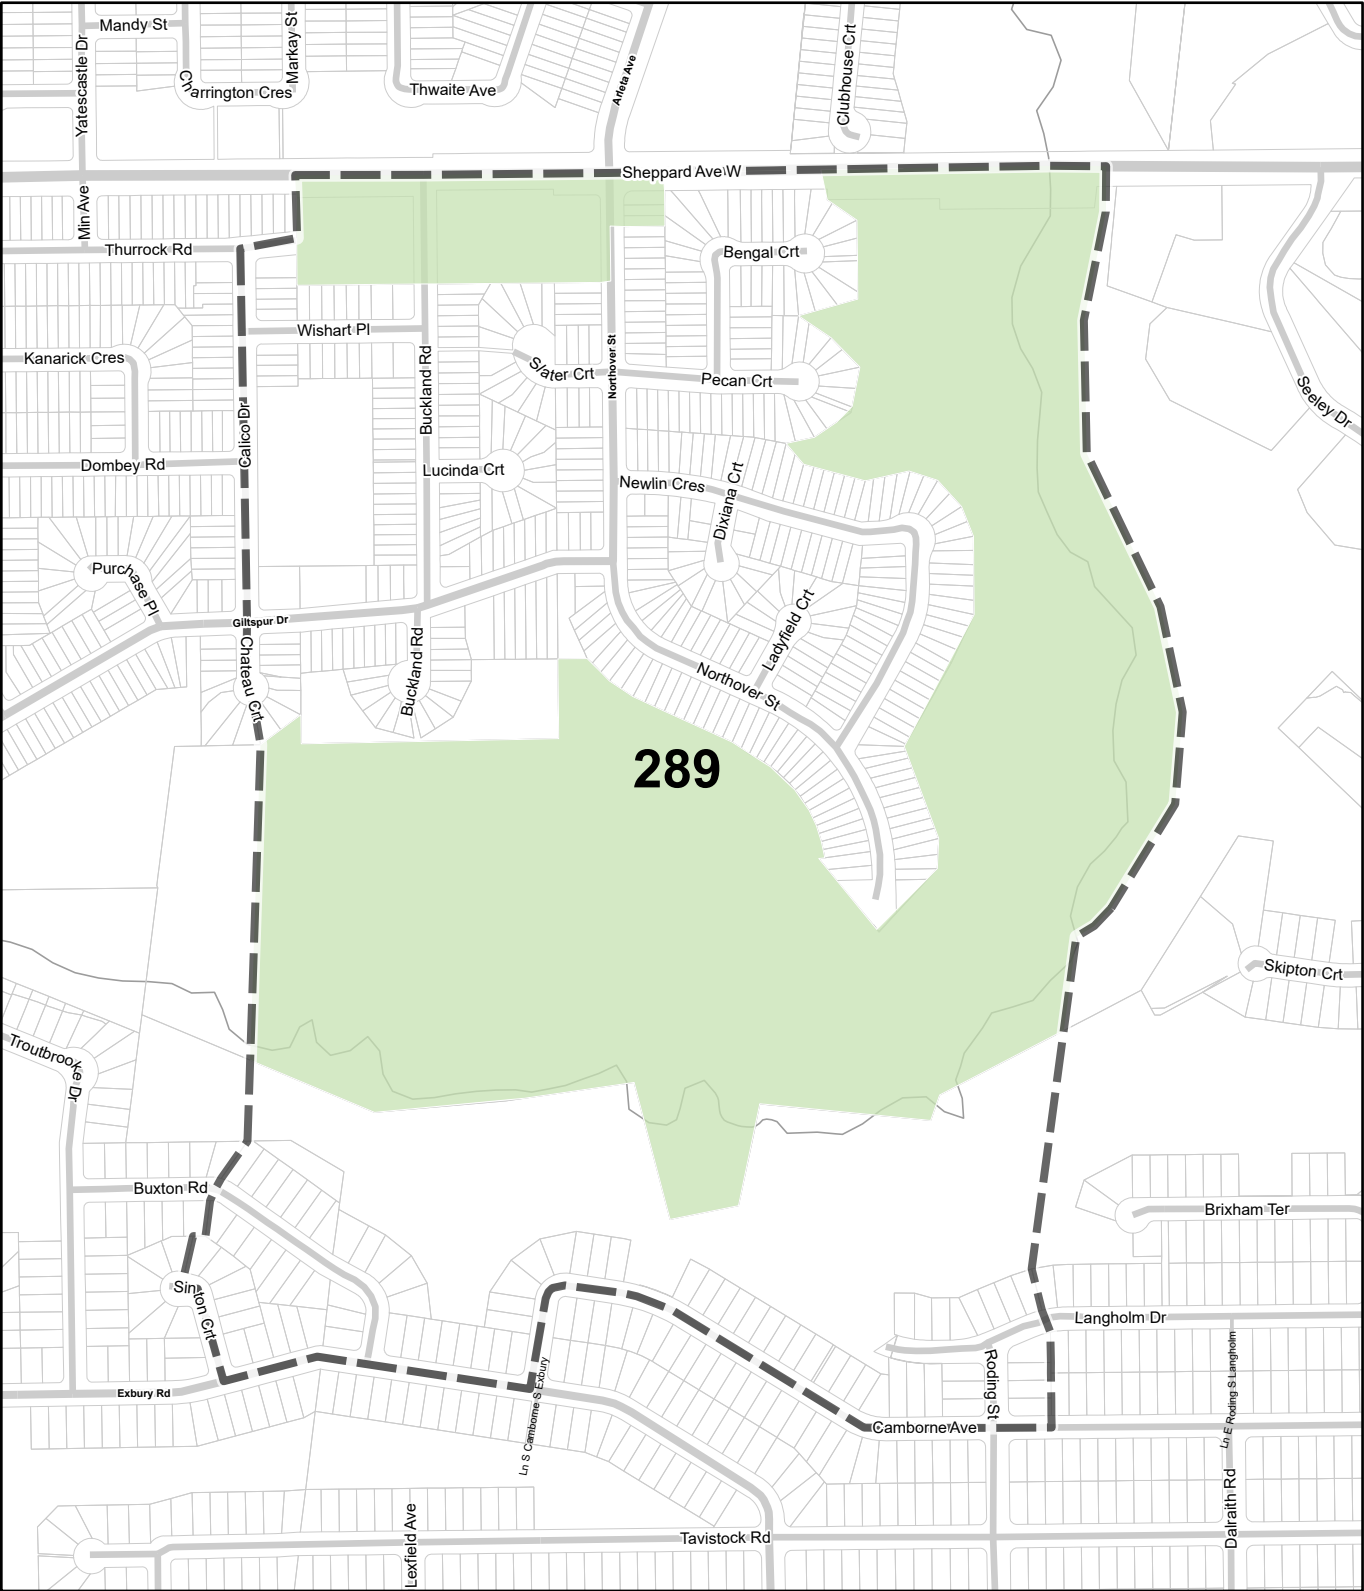

TORONTO City Planning

Parking Zone Overlay

February 1st, 2022

- Parking Zone A
- Parking Zone B
- Lot Boundary
- Rail Line, Spur or Yard
- Hydro Line
- River
- Map Sheet Boundary