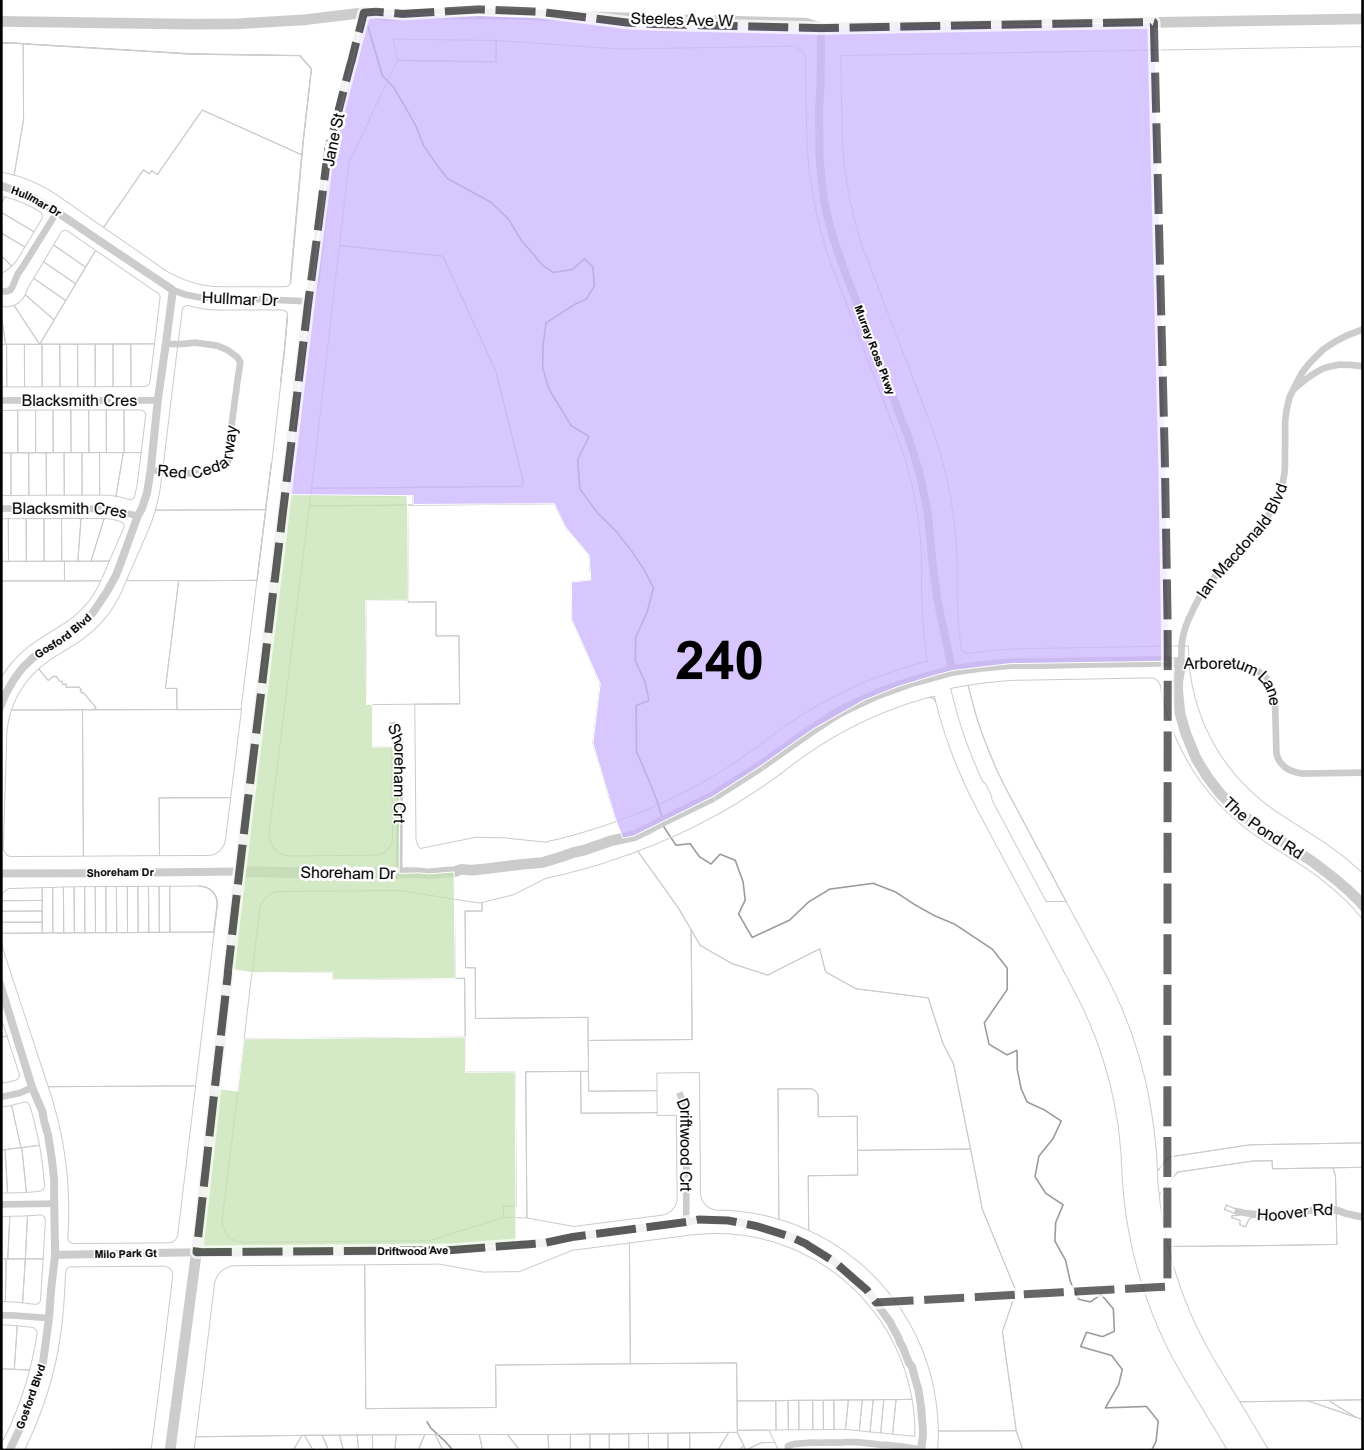

Parking Zone Overlay

Index Map E

- Pages with Affected Lots
- Pages without Affected Lots
- Parking Zone A
- Parking Zone B

TORONTO City Planning

Parking Zone Overlay

February 1st, 2022

-  Parking Zone A
-  Parking Zone B
-  Lot Boundary
-  Rail Line, Spur or Yard
-  Hydro Line
-  River
-  Map Sheet Boundary

TORONTO City Planning

Parking Zone Overlay

February 1st, 2022

- Parking Zone A
- Parking Zone B
- Lot Boundary
- Rail Line, Spur or Yard
- Hydro Line
- River
- Map Sheet Boundary

TORONTO City Planning

Parking Zone Overlay

February 1st, 2022

- Parking Zone A
- Parking Zone B
- Lot Boundary
- Rail Line, Spur or Yard
- Hydro Line
- River
- Map Sheet Boundary

CITY OF VAUGHAN

Current Page
 Pages with Policy Area Overlay Changes