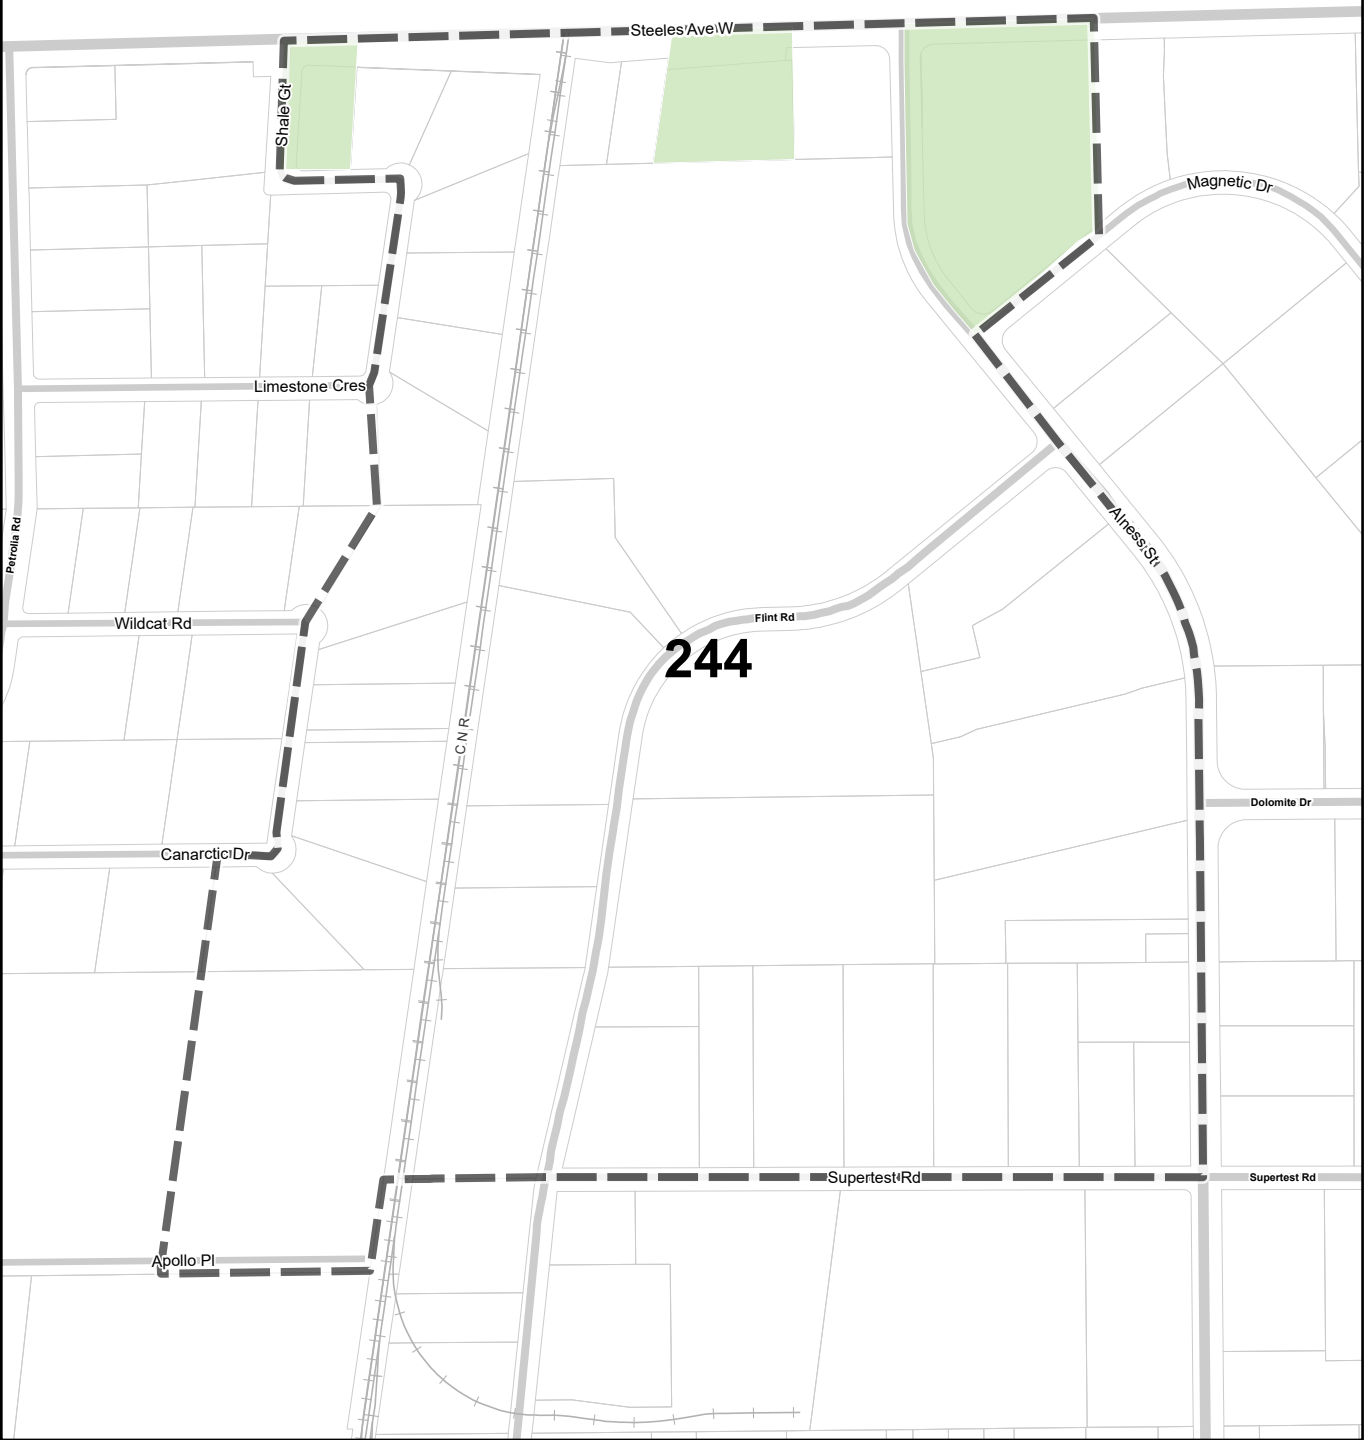

TORONTO City Planning

Parking Zone Overlay

February 1st, 2022

- Parking Zone A
- Parking Zone B
- Lot Boundary
- Rail Line, Spur or Yard
- Hydro Line
- River
- Map Sheet Boundary

TORONTO City Planning

Parking Zone Overlay

February 1st, 2022

- Parking Zone A
- Parking Zone B
- Lot Boundary
- Rail Line, Spur or Yard
- Hydro Line
- River
- Map Sheet Boundary

CITY OF VAUGHAN

Current Page
 Pages with Policy Area Overlay Changes

TORONTO City Planning

Parking Zone Overlay

February 1st, 2022

-  Parking Zone A
-  Parking Zone B
-  Lot Boundary
-  Rail Line, Spur or Yard
-  Hydro Line
-  River
-  Map Sheet Boundary

TORONTO City Planning

Parking Zone Overlay

February 1st, 2022

-  Parking Zone A
-  Parking Zone B
-  Lot Boundary
-  Rail Line, Spur or Yard
-  Hydro Line
-  River
-  Map Sheet Boundary

CITY OF VAUGHAN

 Current Page
  Pages with Policy Area Overlay Changes