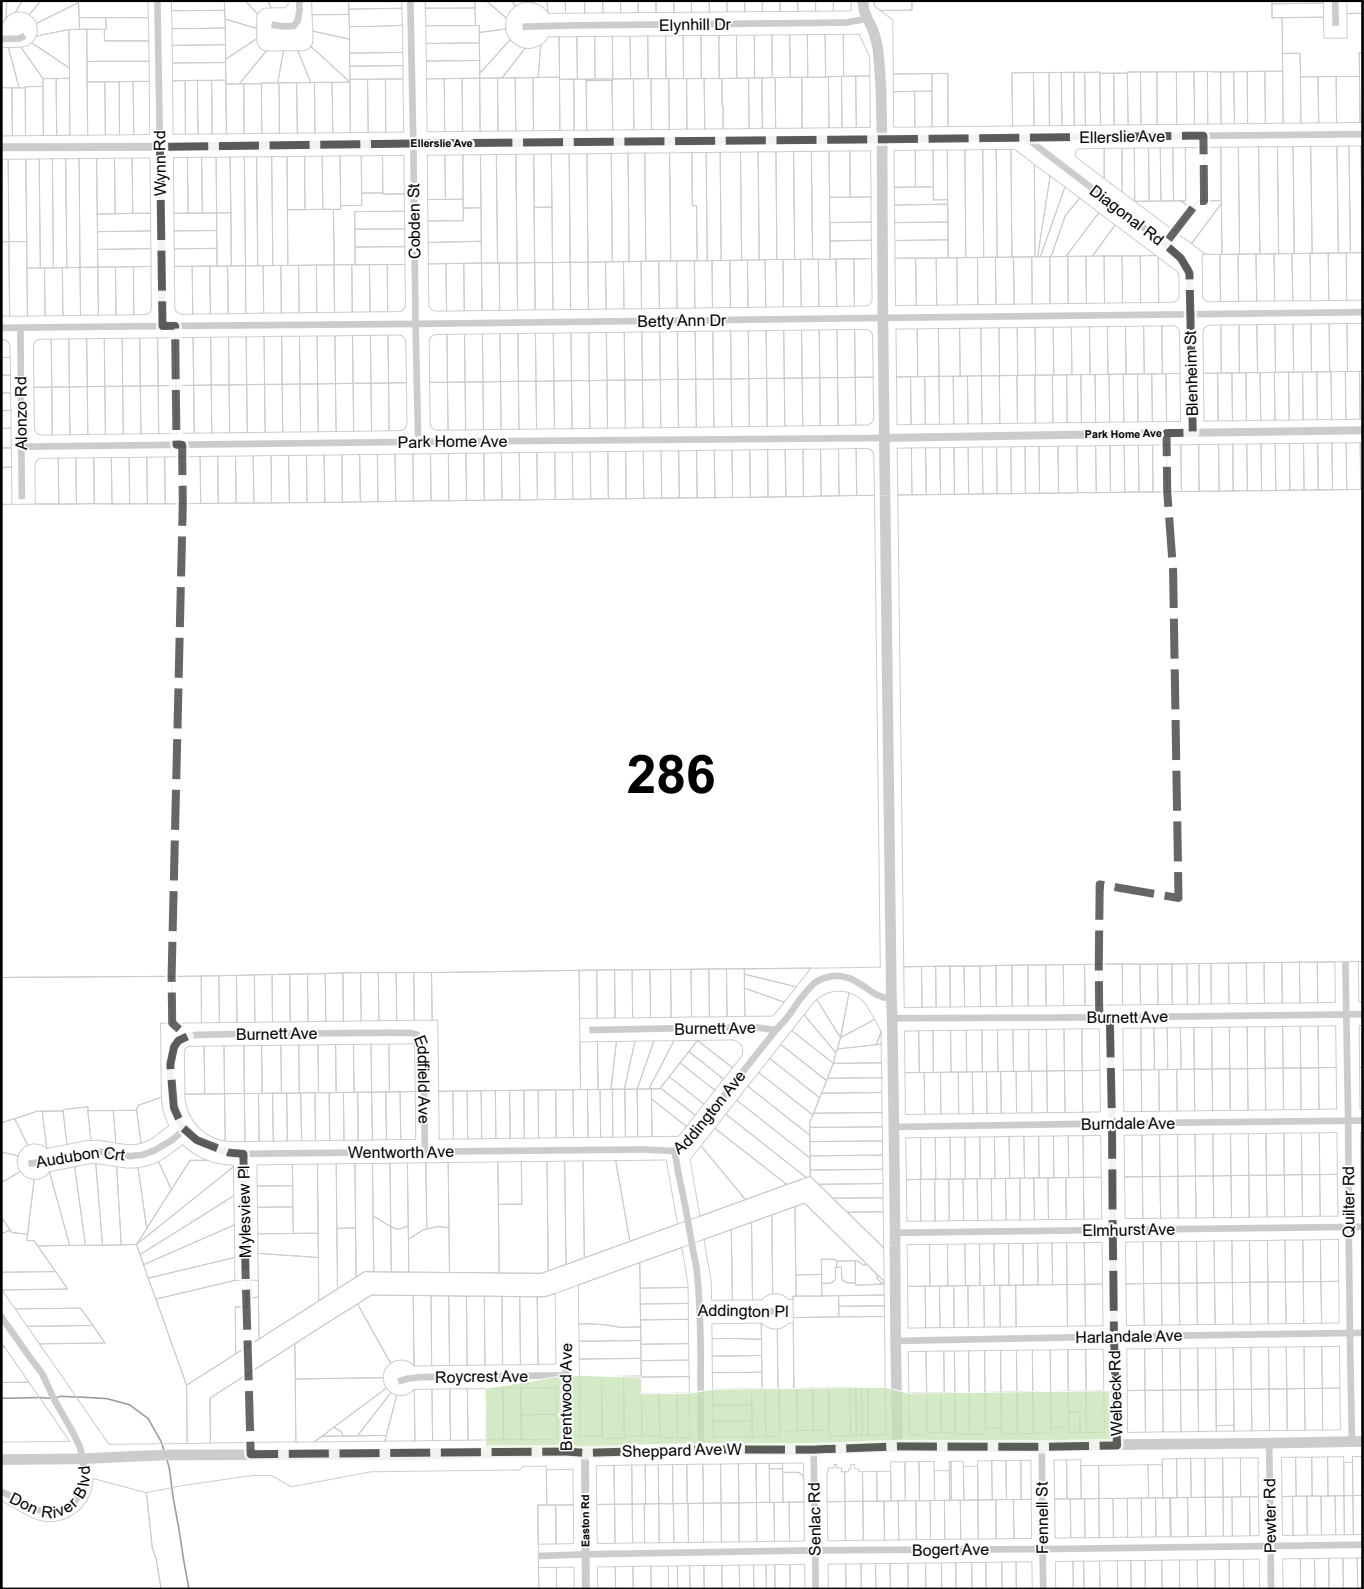

286

TORONTO City Planning

Parking Zone Overlay

February 1st, 2022

- Parking Zone A
- Parking Zone B
- Lot Boundary
- Rail Line, Spur or Yard
- Hydro Line
- River
- Map Sheet Boundary