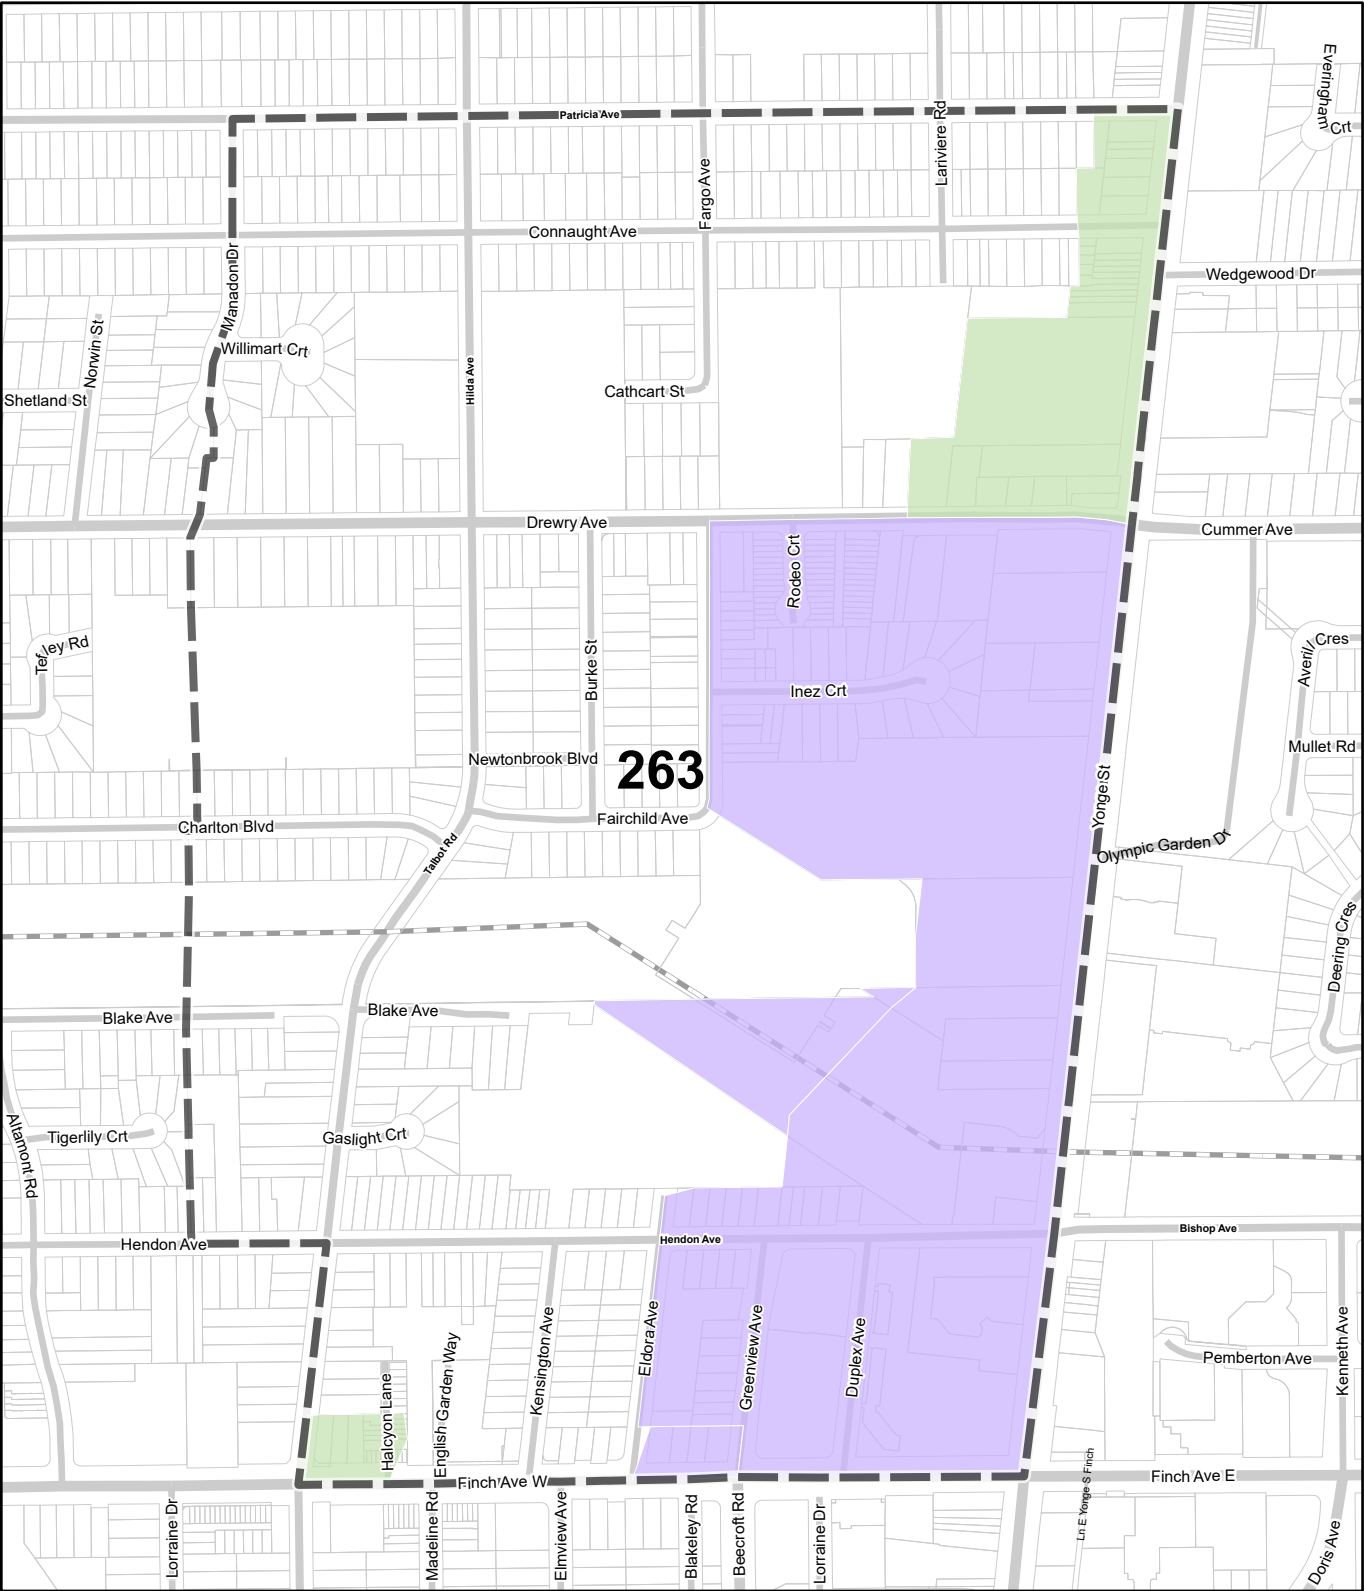

-  Parking Zone A
-  Parking Zone B
-  Lot Boundary
-  Rail Line, Spur or Yard
-  Hydro Line
-  River
-  Map Sheet Boundary

TORONTO City Planning

Parking Zone Overlay

February 1st, 2022

-  Parking Zone A
-  Parking Zone B
-  Lot Boundary
-  Rail Line, Spur or Yard
-  Hydro Line
-  River
-  Map Sheet Boundary

TORONTO City Planning

Parking Zone Overlay

February 1st, 2022

- Parking Zone A
- Parking Zone B
- Lot Boundary
- Rail Line, Spur or Yard
- Hydro Line
- River
- Map Sheet Boundary

TORONTO City Planning

Parking Zone Overlay