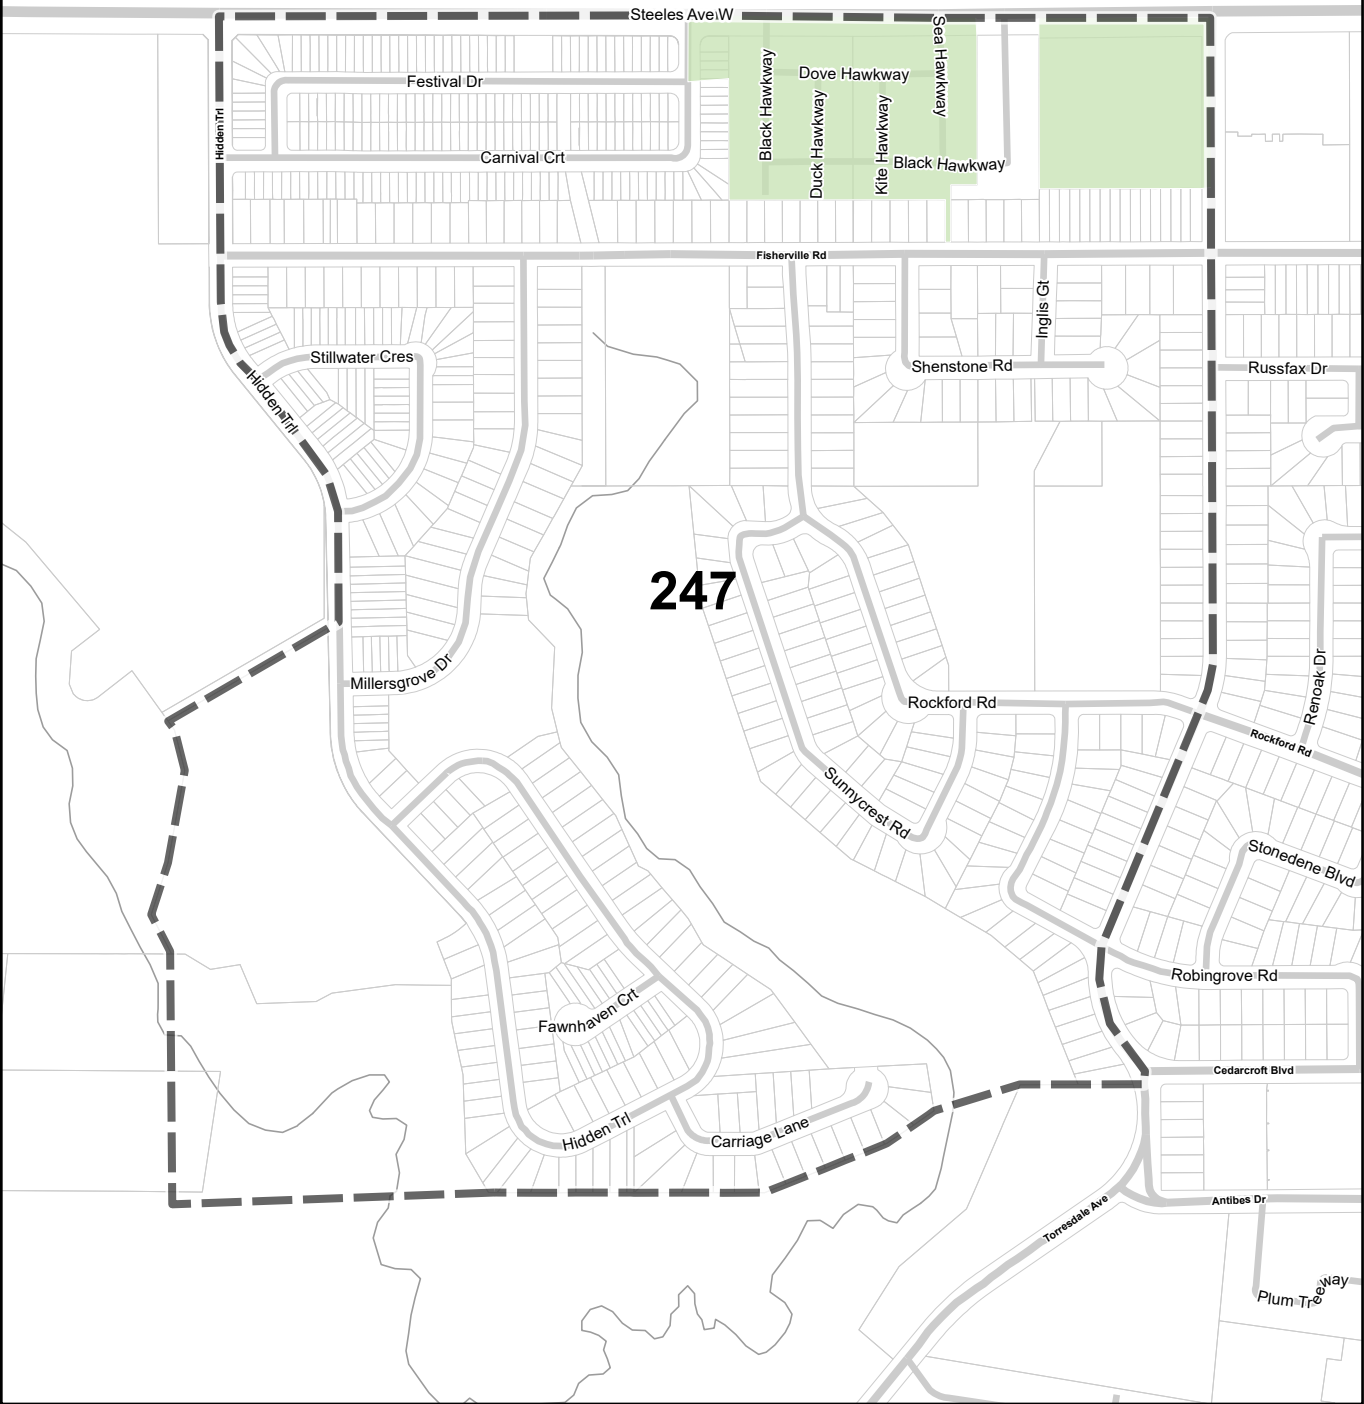

TORONTO City Planning

Parking Zone Overlay

February 1st, 2022

-  Parking Zone A
-  Parking Zone B
-  Lot Boundary
-  Rail Line, Spur or Yard
-  Hydro Line
-  River
-  Map Sheet Boundary

TORONTO City Planning

Parking Zone Overlay

February 1st, 2022

-  Parking Zone A
-  Parking Zone B
-  Lot Boundary
-  Rail Line, Spur or Yard
-  Hydro Line
-  River
-  Map Sheet Boundary

CITY OF VAUGHAN

 Current Page

 Pages with Policy Area Overlay Changes

247

TORONTO City Planning

Parking Zone Overlay

February 1st, 2022

-  Parking Zone A
-  Parking Zone B
-  Lot Boundary
-  Rail Line, Spur or Yard
-  Hydro Line
-  River
-  Map Sheet Boundary

TORONTO City Planning