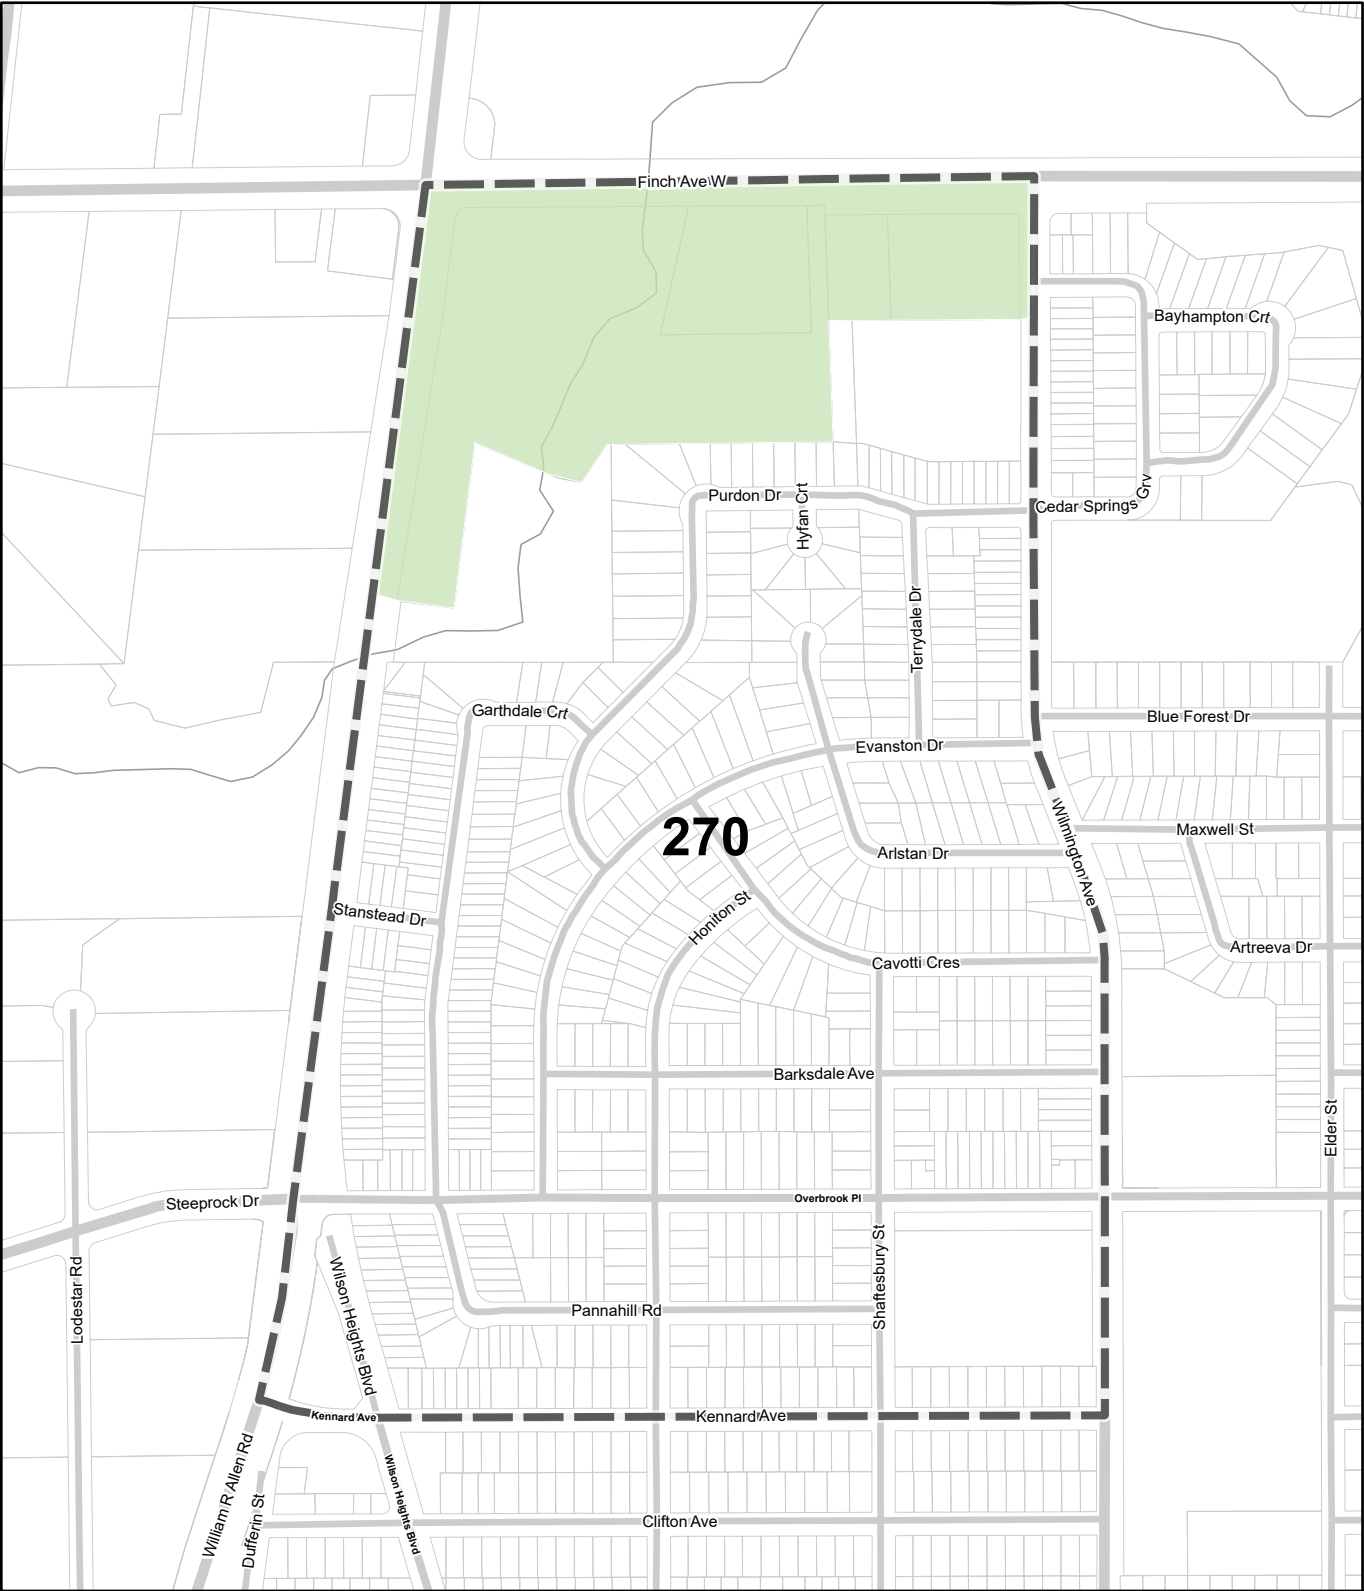

269

TORONTO City Planning

Parking Zone Overlay

February 1st, 2022

-  Parking Zone A
-  Parking Zone B
-  Lot Boundary
-  Rail Line, Spur or Yard
-  Hydro Line
-  River
-  Map Sheet Boundary

 Current Page  Pages with Policy Area Overlay Changes

TORONTO City Planning

Parking Zone Overlay

February 1st, 2022

-  Parking Zone A
-  Parking Zone B
-  Lot Boundary
-  Rail Line, Spur or Yard
-  Hydro Line
-  River
-  Map Sheet Boundary

 Current Page  Pages with Policy Area Overlay Changes