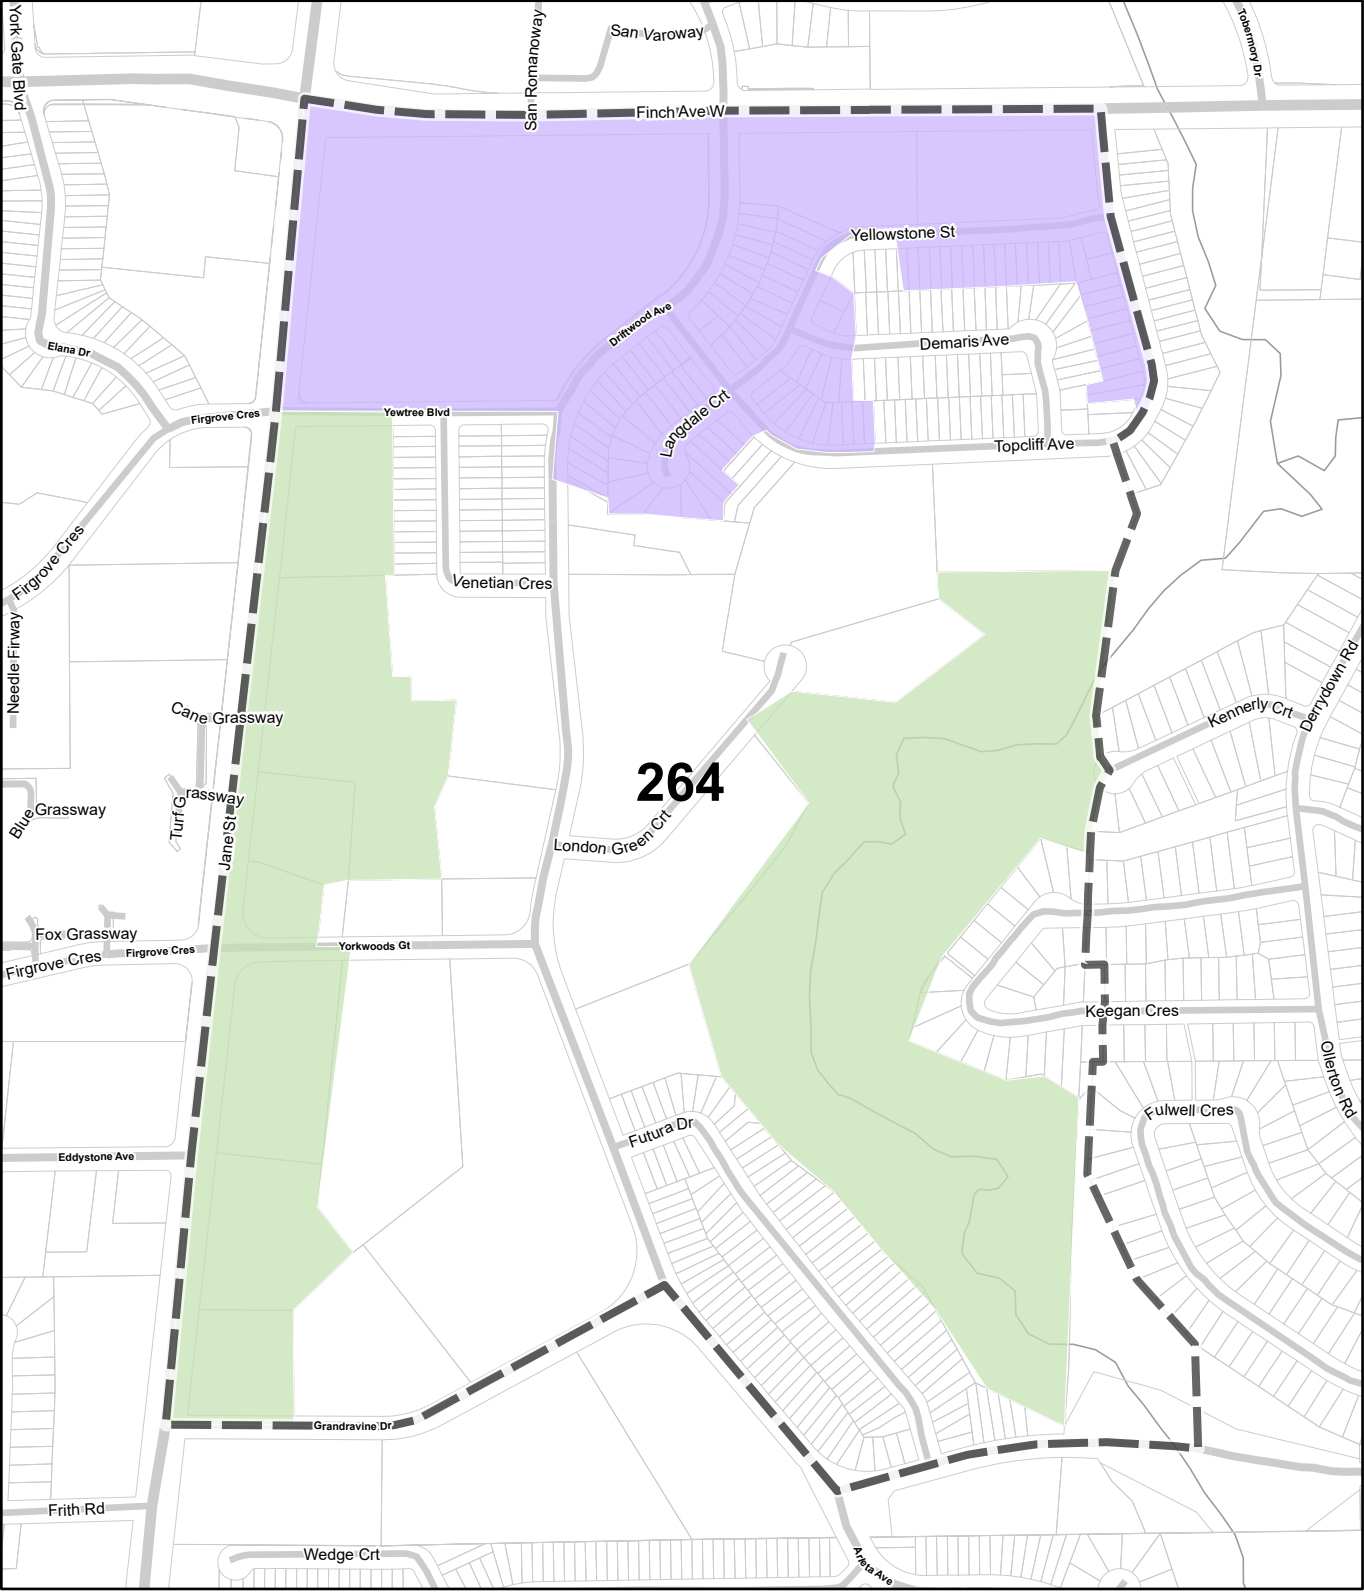

TORONTO City Planning

Parking Zone Overlay

February 1st, 2022

- Parking Zone A
- Parking Zone B
- Lot Boundary
- Rail Line, Spur or Yard
- Hydro Line
- River
- Map Sheet Boundary