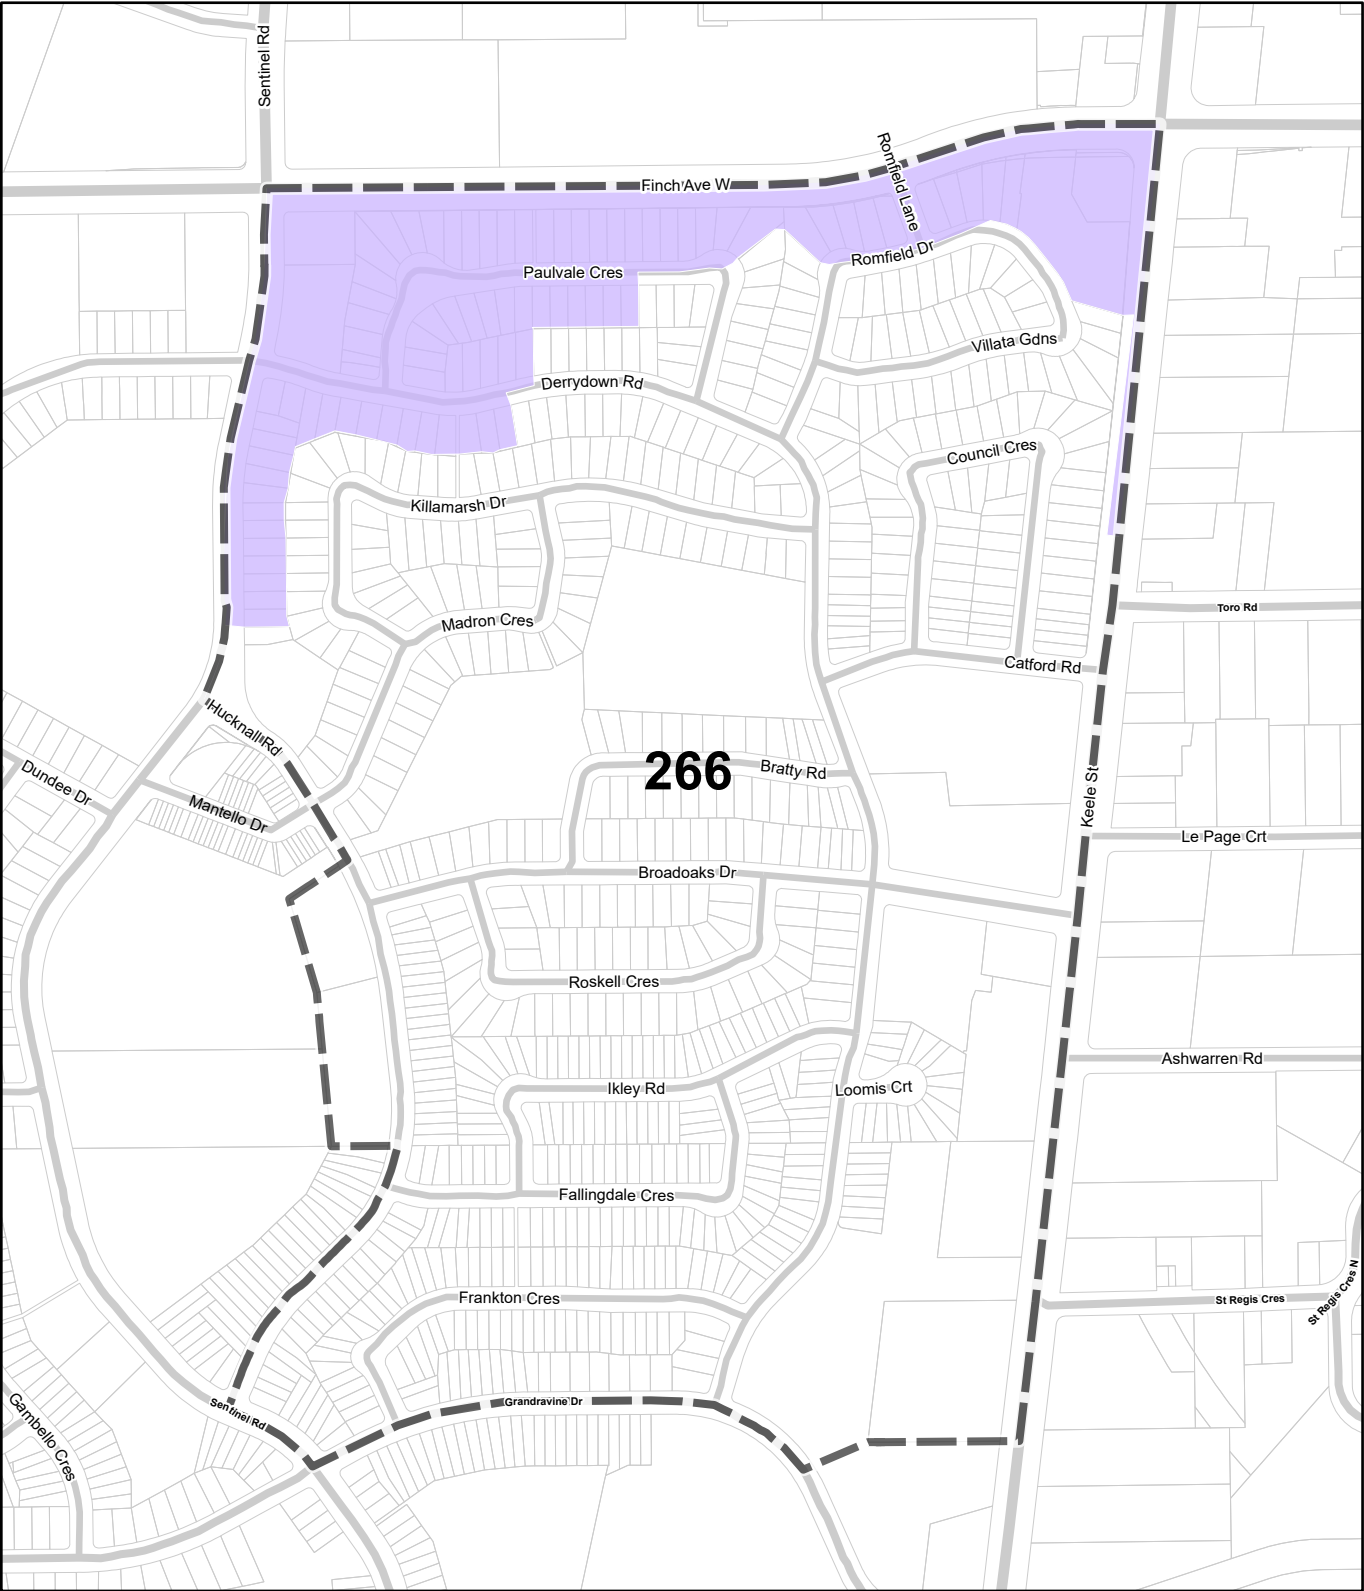

TORONTO City Planning

Parking Zone Overlay

February 1st, 2022

- Parking Zone A
- Parking Zone B
- Lot Boundary
- Rail Line, Spur or Yard
- Hydro Line
- River
- Map Sheet Boundary

TORONTO City Planning

Parking Zone Overlay

February 1st, 2022

-  Parking Zone A
-  Parking Zone B
-  Lot Boundary
-  Rail Line, Spur or Yard
-  Hydro Line
-  River
-  Map Sheet Boundary

TORONTO City Planning

Parking Zone Overlay

February 1st, 2022

-  Parking Zone A
-  Parking Zone B
-  Lot Boundary
-  Rail Line, Spur or Yard
-  Hydro Line
-  River
-  Map Sheet Boundary

TORONTO City Planning

Parking Zone Overlay

February 1st, 2022

-  Parking Zone A
-  Parking Zone B
-  Lot Boundary
-  Rail Line, Spur or Yard
-  Hydro Line
-  River
-  Map Sheet Boundary