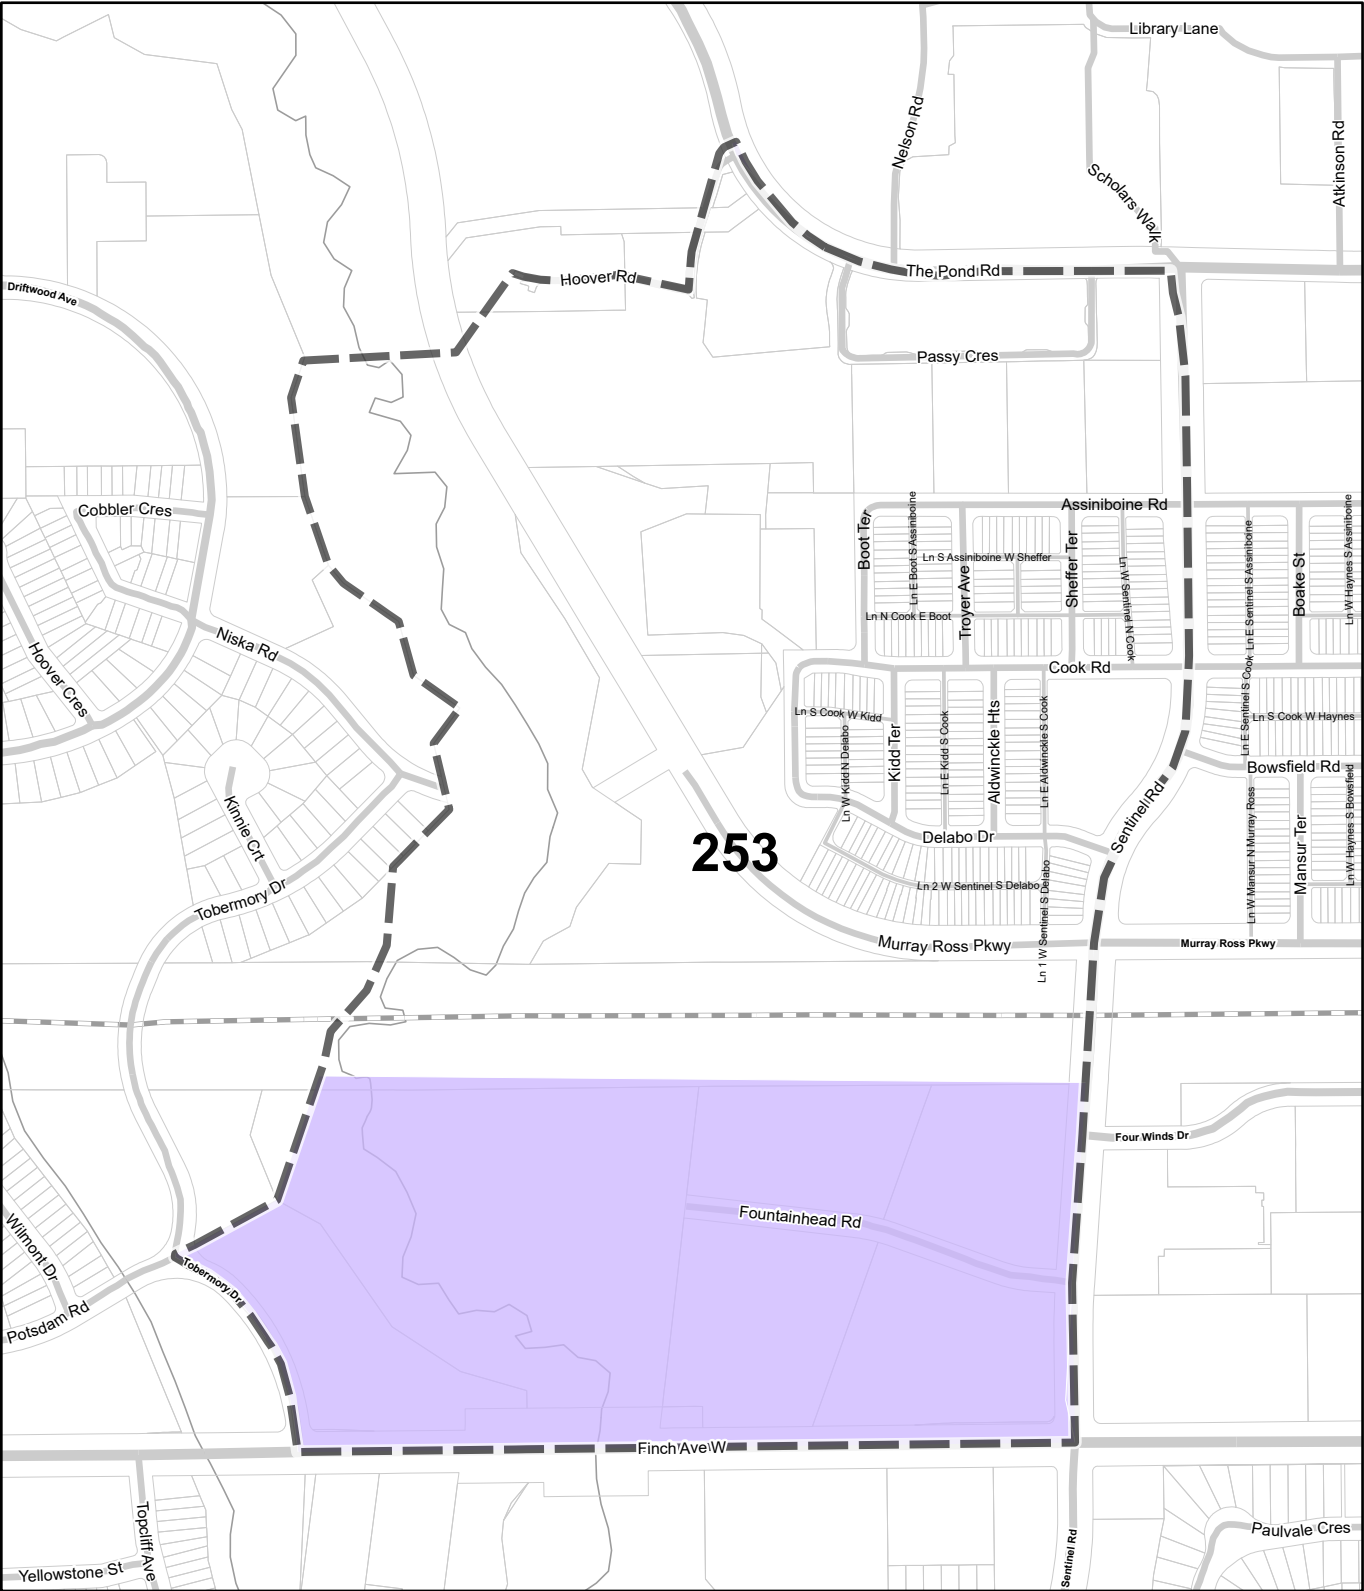

CITY OF VAUGHAN		TOWN OF MARKHAM	
249	250	251	455
261	262	263	466

 Current Page
  Pages with Policy Area Overlay Changes

252

TORONTO City Planning

Parking Zone Overlay

February 1st, 2022

-  Parking Zone A
-  Parking Zone B
-  Lot Boundary
-  Rail Line, Spur or Yard
-  Hydro Line
-  River
-  Map Sheet Boundary

TORONTO City Planning

Parking Zone Overlay

February 1st, 2022

-  Parking Zone A
-  Parking Zone B
-  Lot Boundary
-  Rail Line, Spur or Yard
-  Hydro Line
-  River
-  Map Sheet Boundary

TORONTO City Planning