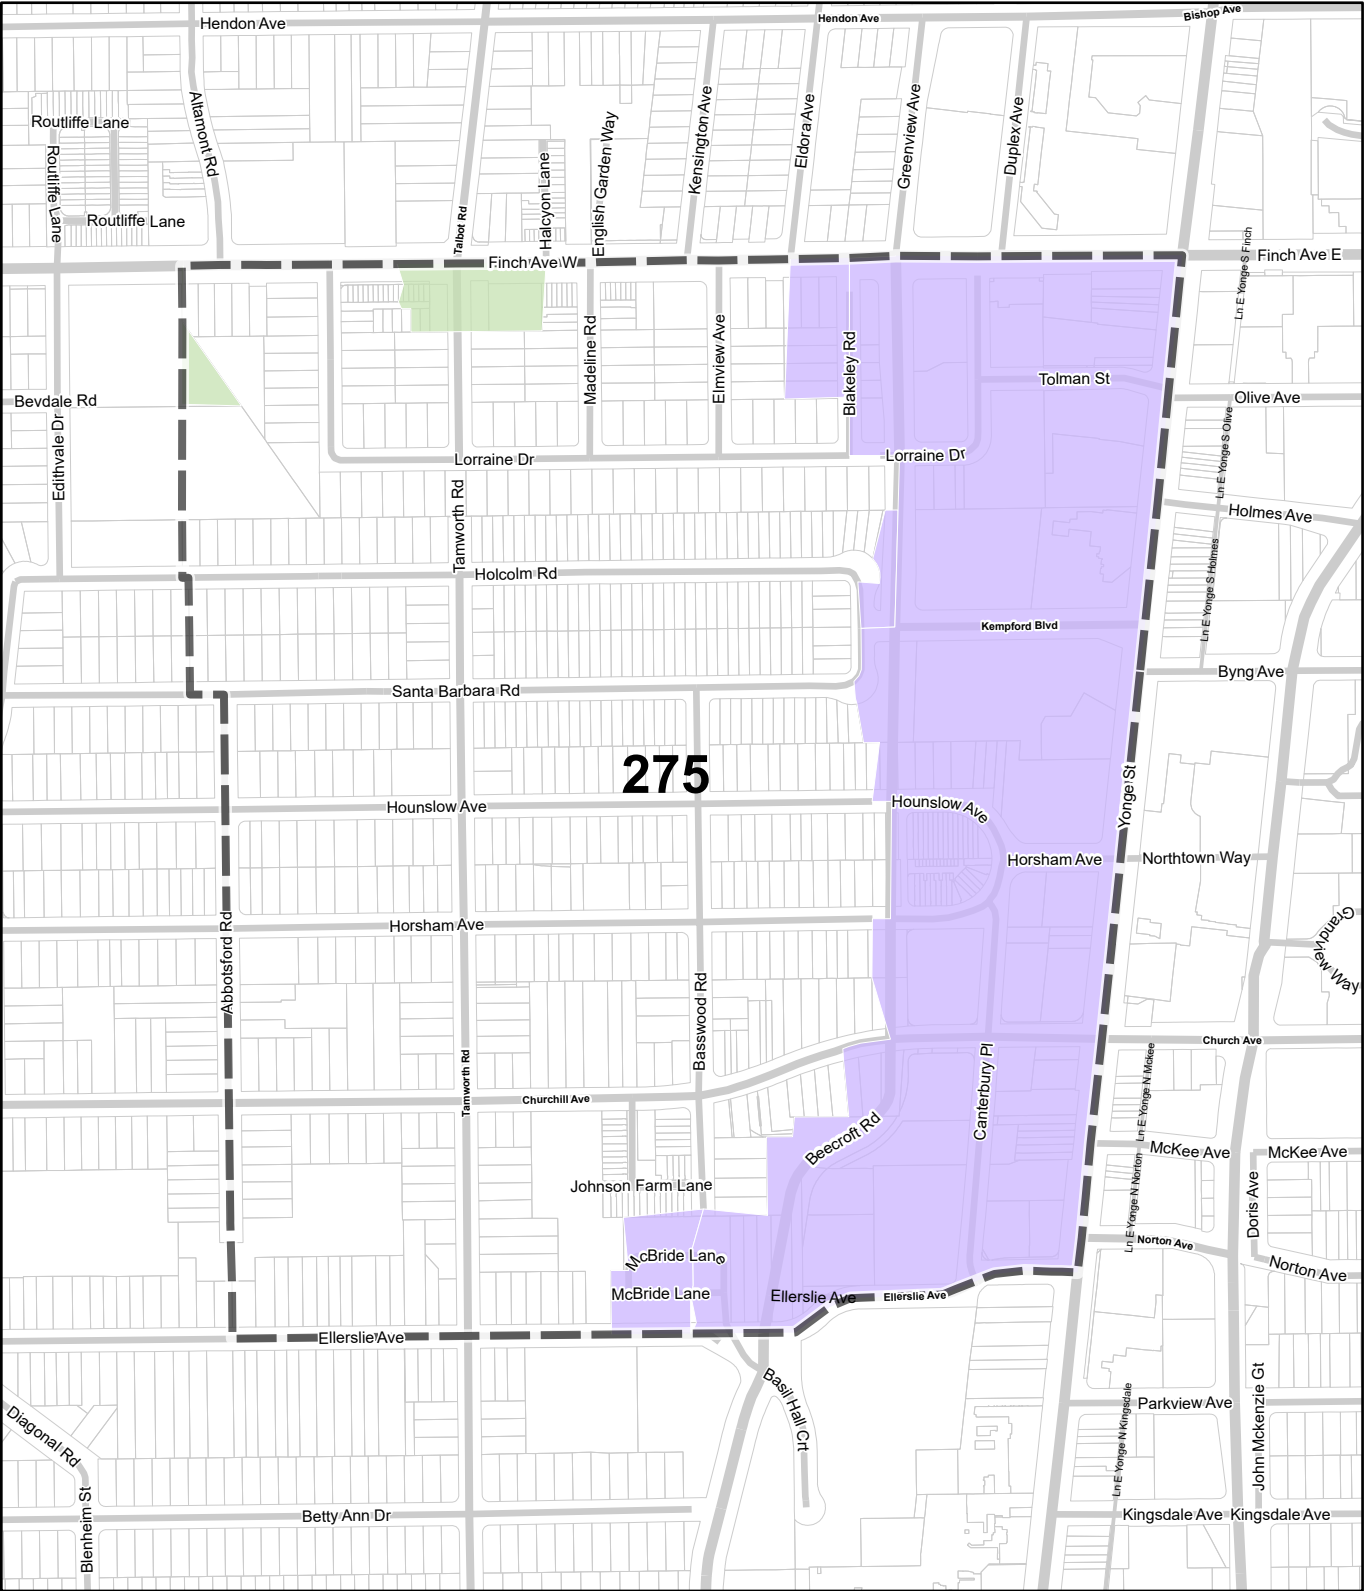

-  Parking Zone A
-  Parking Zone B
-  Lot Boundary
-  Rail Line, Spur or Yard
-  Hydro Line
-  River
-  Map Sheet Boundary

TORONTO City Planning

Parking Zone Overlay

February 1st, 2022

-  Parking Zone A
-  Parking Zone B
-  Lot Boundary
-  Rail Line, Spur or Yard
-  Hydro Line
-  River
-  Map Sheet Boundary

TORONTO City Planning

Parking Zone Overlay

February 1st, 2022

- Parking Zone A
- Parking Zone B
- Lot Boundary
- Rail Line, Spur or Yard
- Hydro Line
- River
- Map Sheet Boundary

TORONTO City Planning

Parking Zone Overlay