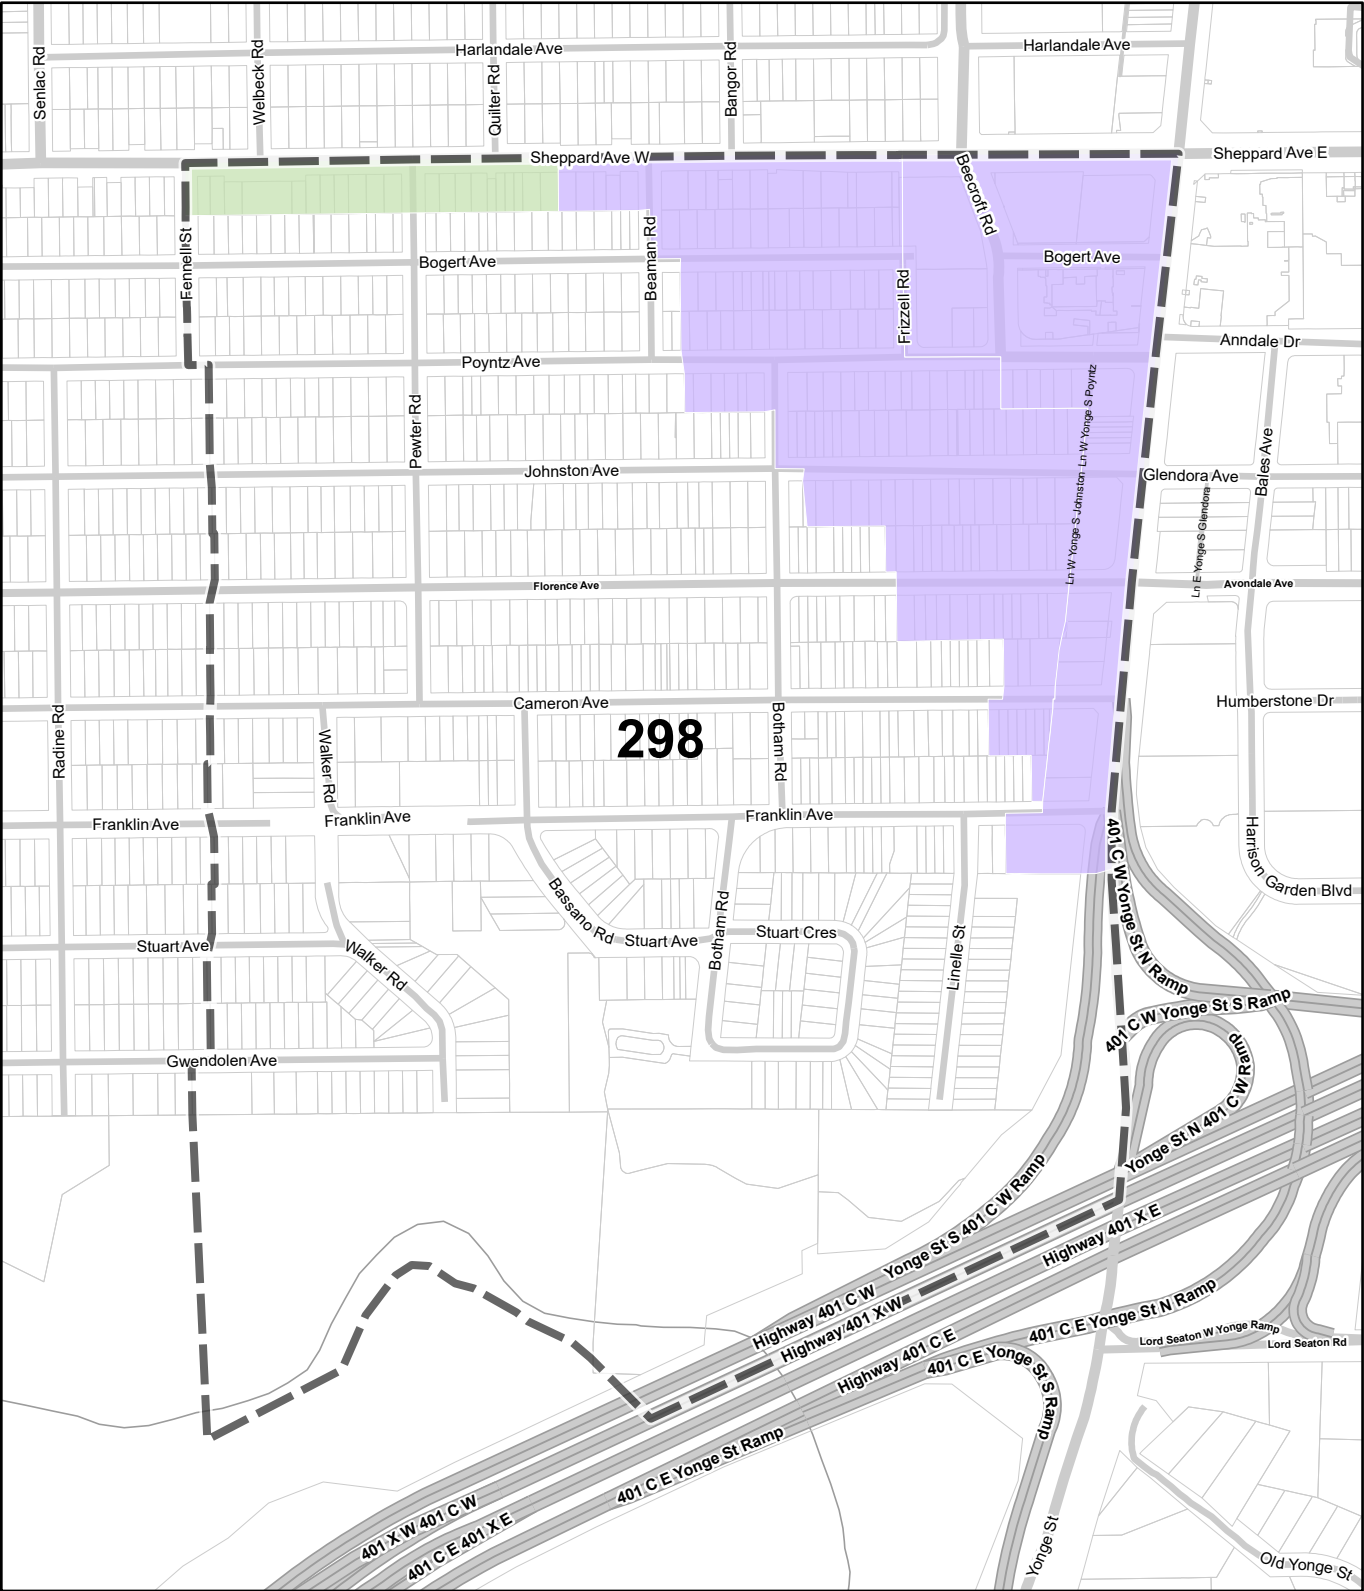

297

TORONTO City Planning

Parking Zone Overlay

February 1st, 2022

-  Parking Zone A
-  Parking Zone B
-  Lot Boundary
-  Rail Line, Spur or Yard
-  Hydro Line
-  River
-  Map Sheet Boundary

 Current Page

 Pages with Policy Area Overlay Changes