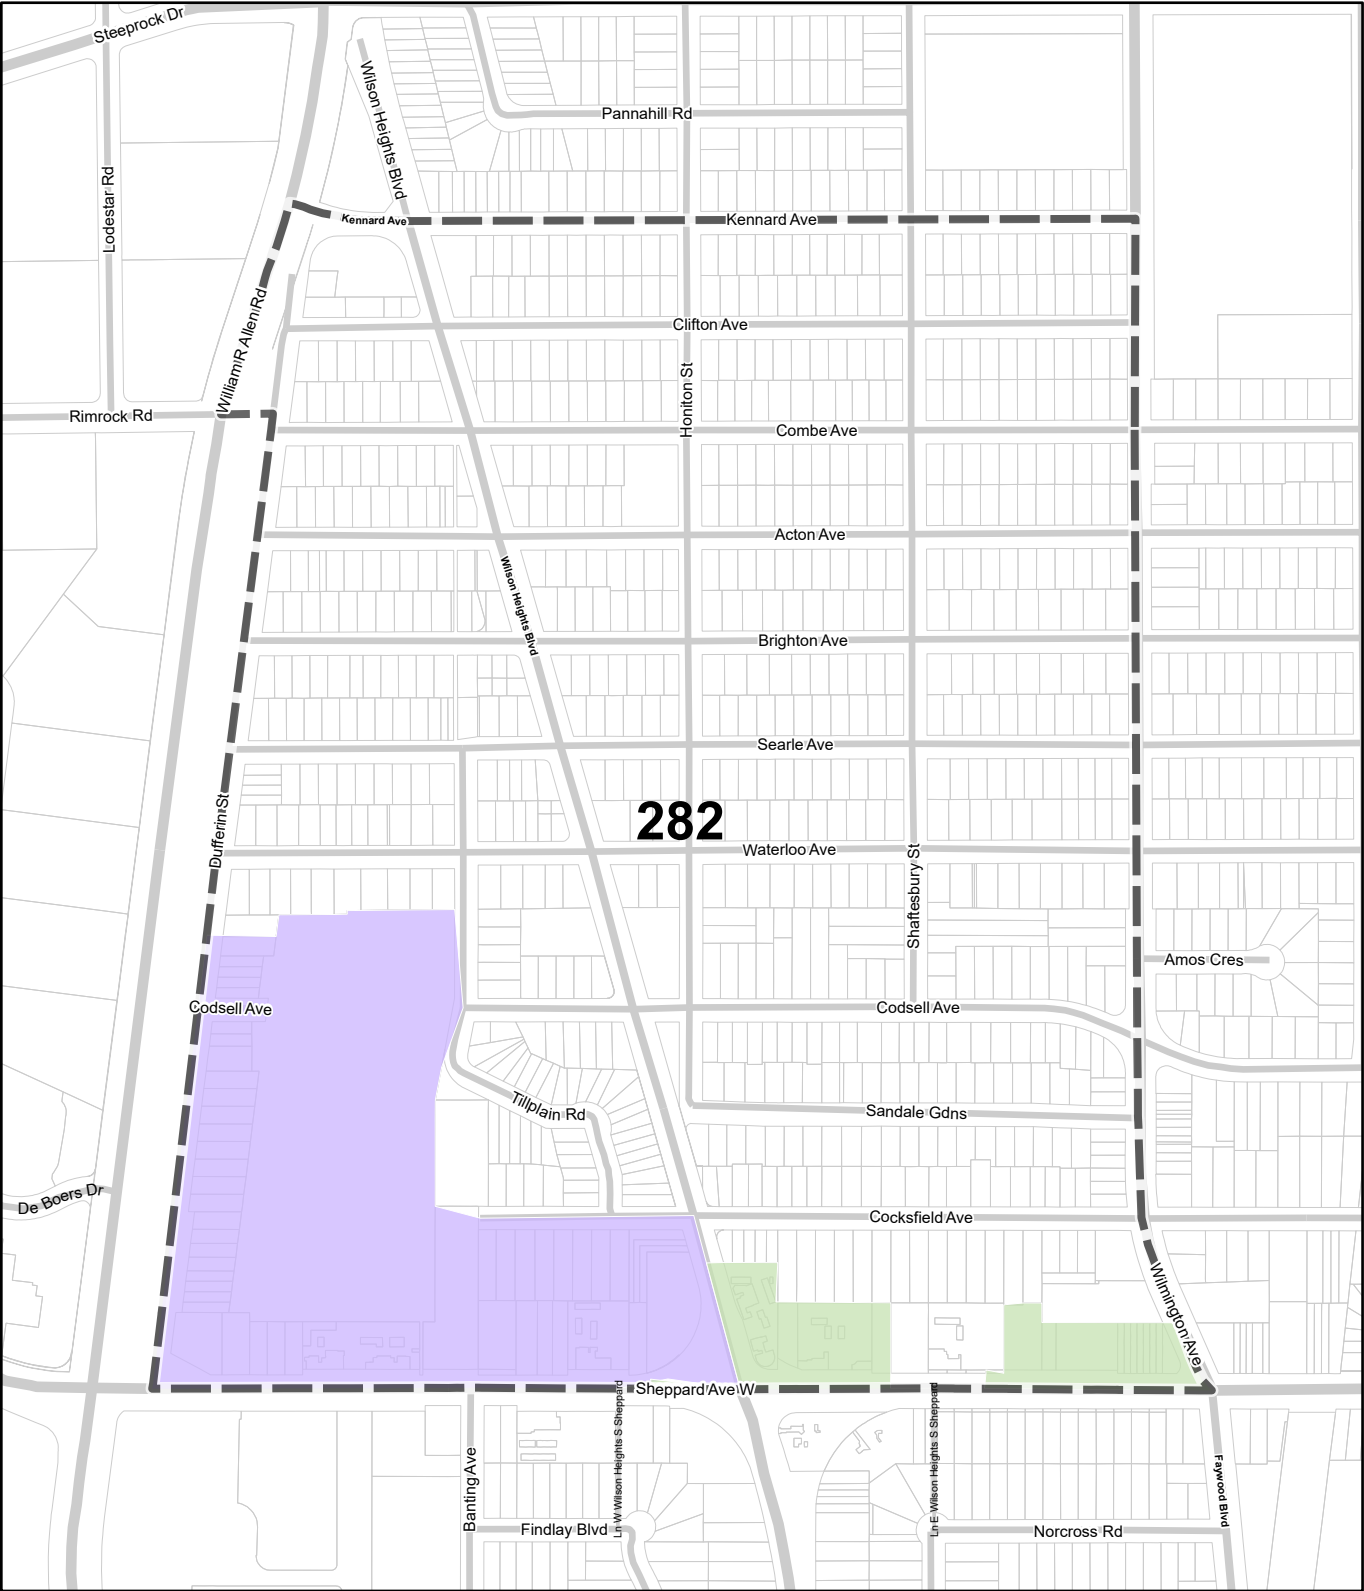

282

TORONTO City Planning

Parking Zone Overlay

February 1st, 2022

- Parking Zone A
- Parking Zone B
- Lot Boundary
- Rail Line, Spur or Yard
- Hydro Line
- River
- Map Sheet Boundary