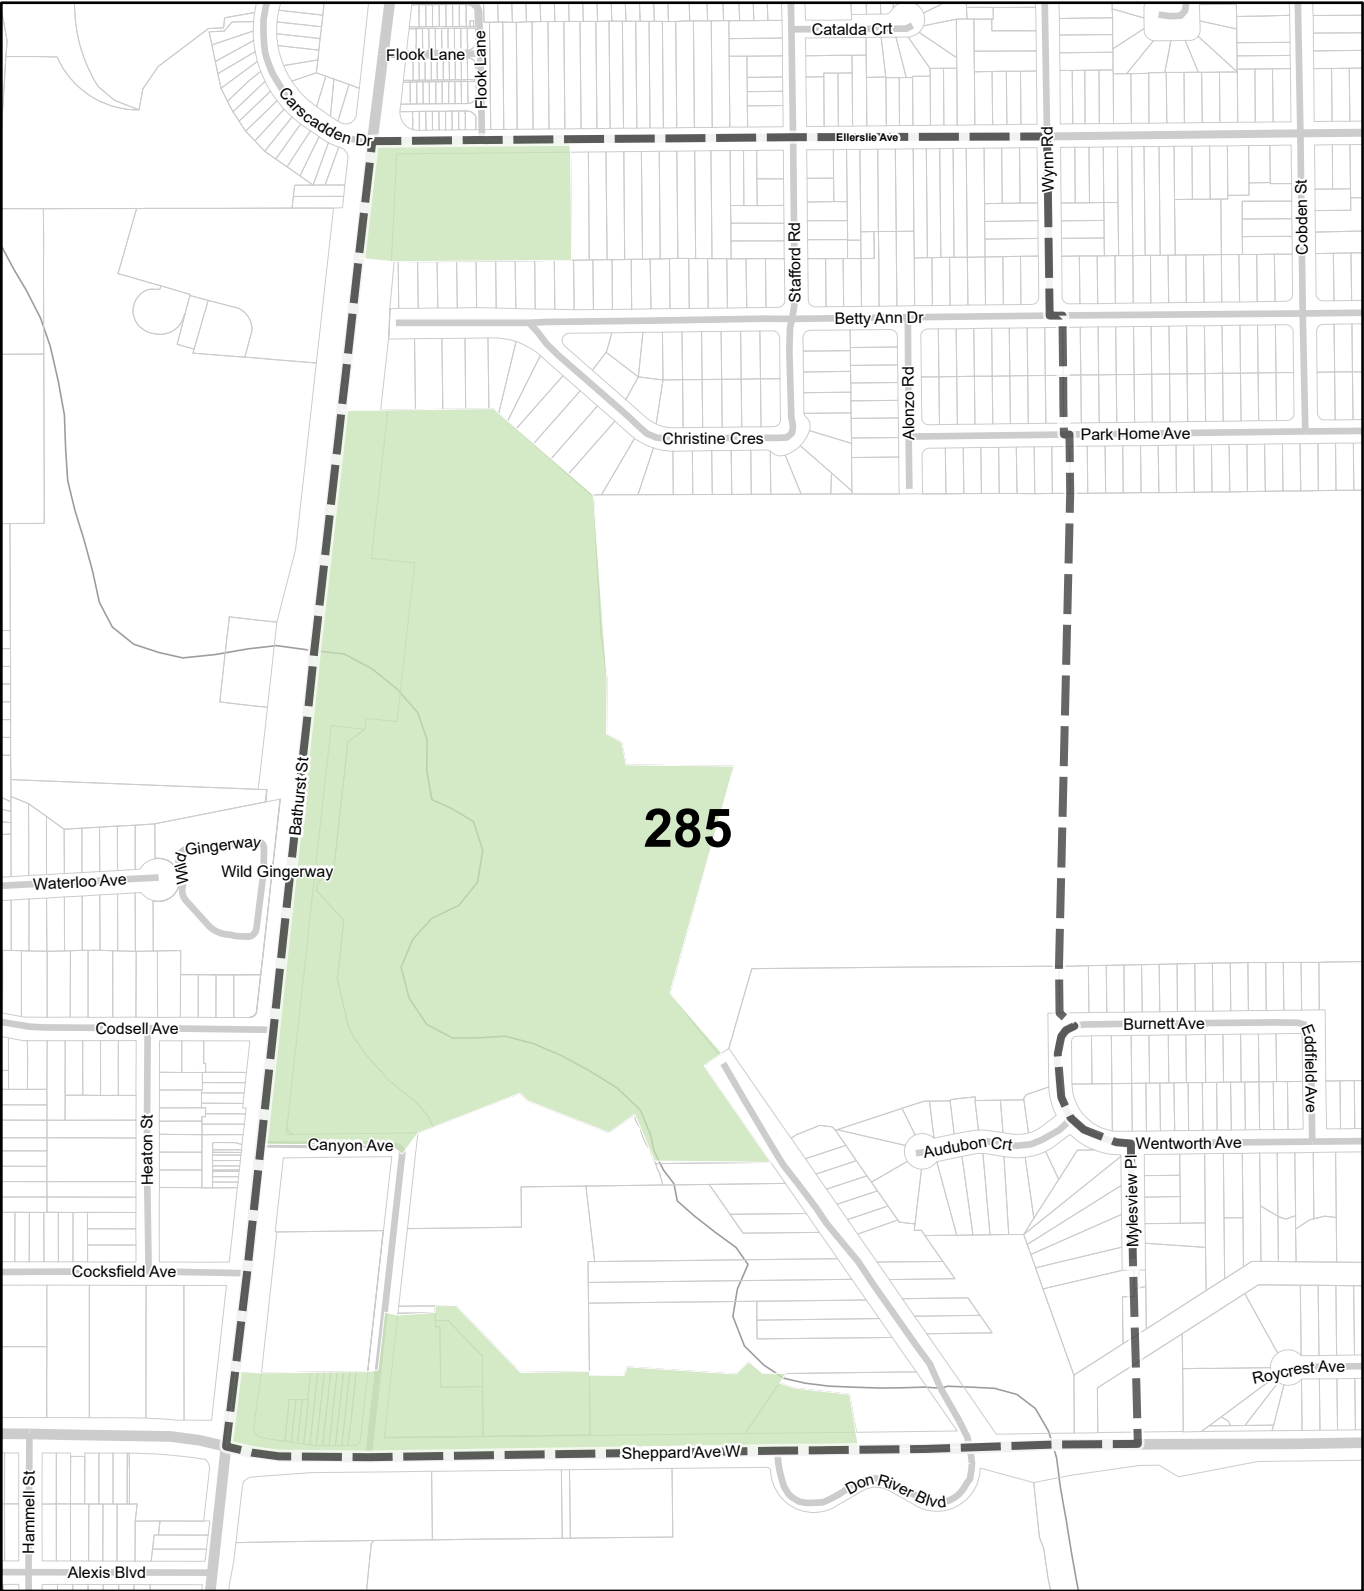

285

TORONTO City Planning

Parking Zone Overlay

February 1st, 2022

- Parking Zone A
- Parking Zone B
- Lot Boundary
- Rail Line, Spur or Yard
- Hydro Line
- River
- Map Sheet Boundary