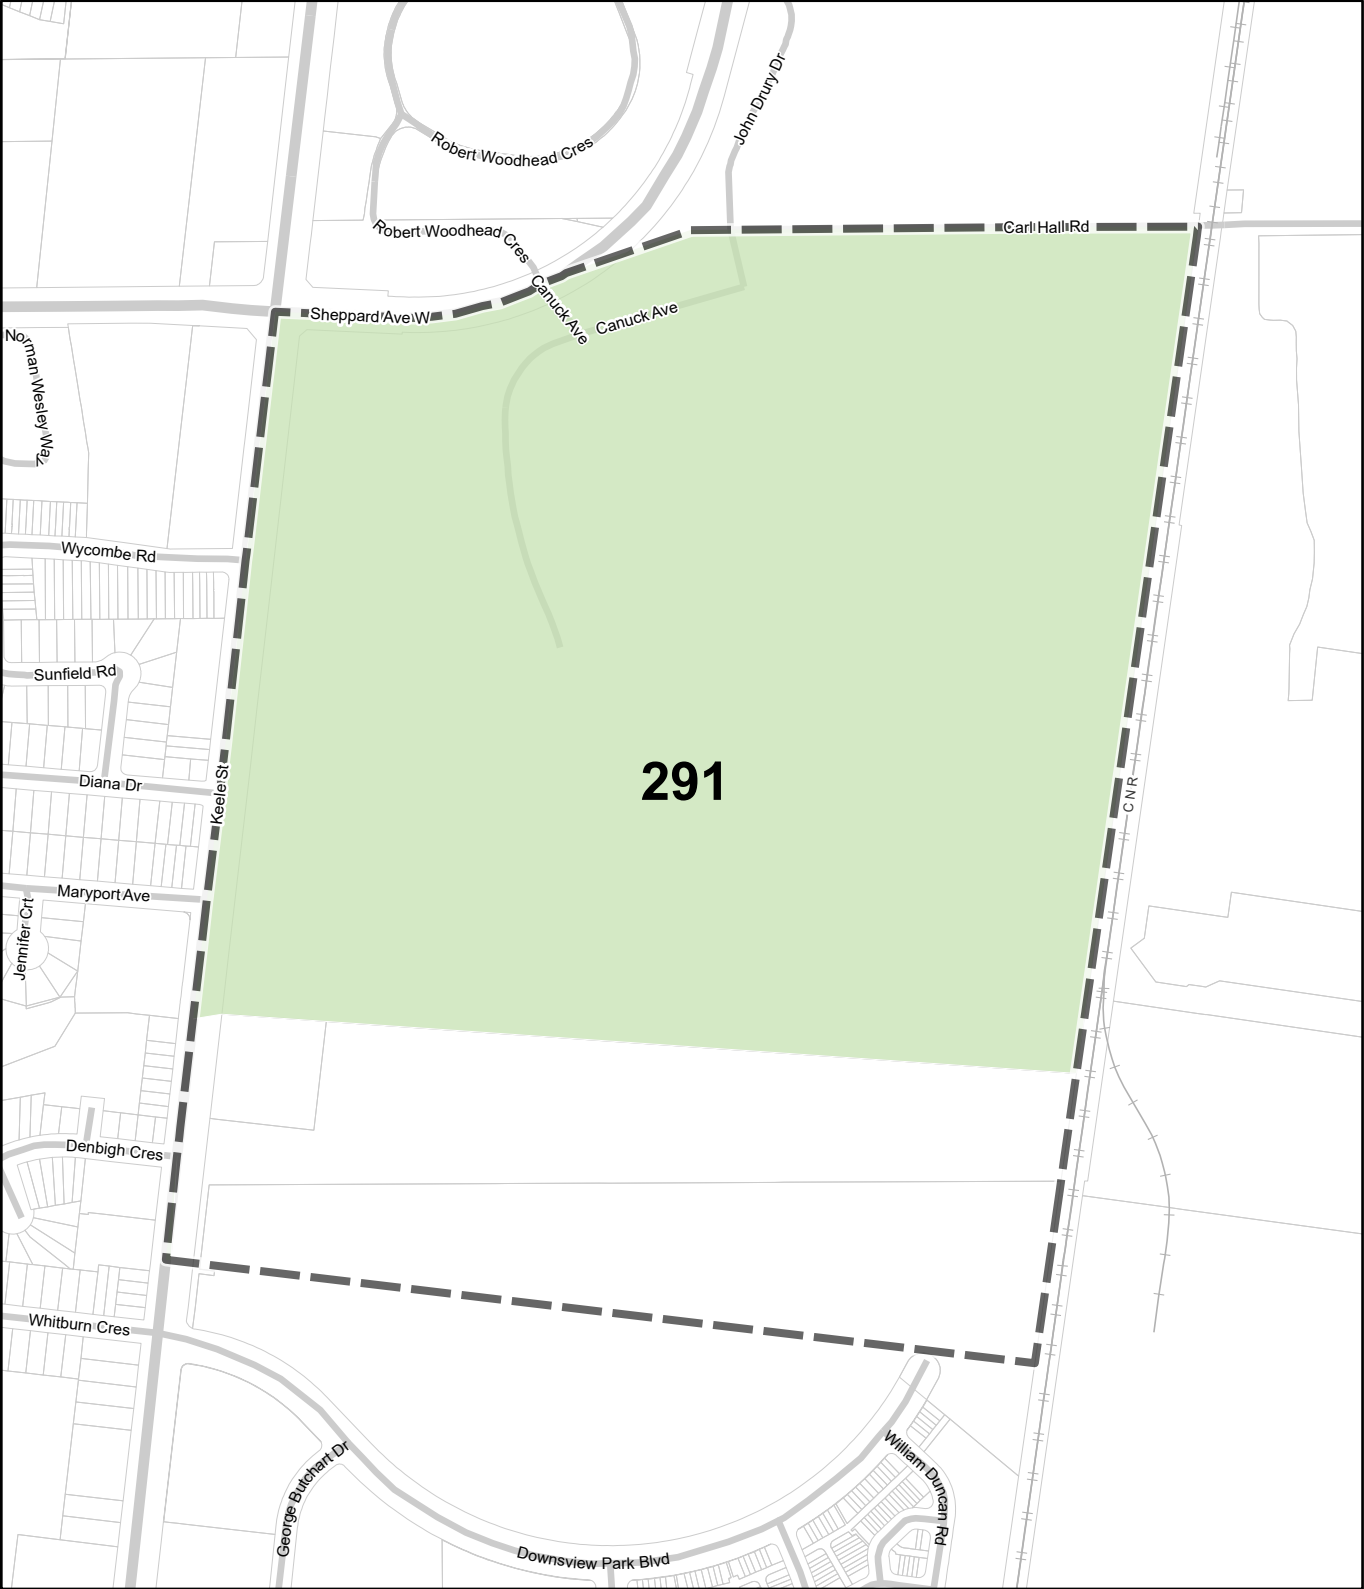

 Current Page  Pages with Policy Area Overlay Changes

TORONTO City Planning

Parking Zone Overlay

February 1st, 2022

-  Parking Zone A
-  Parking Zone B
-  Lot Boundary
-  Rail Line, Spur or Yard
-  Hydro Line
-  River
-  Map Sheet Boundary