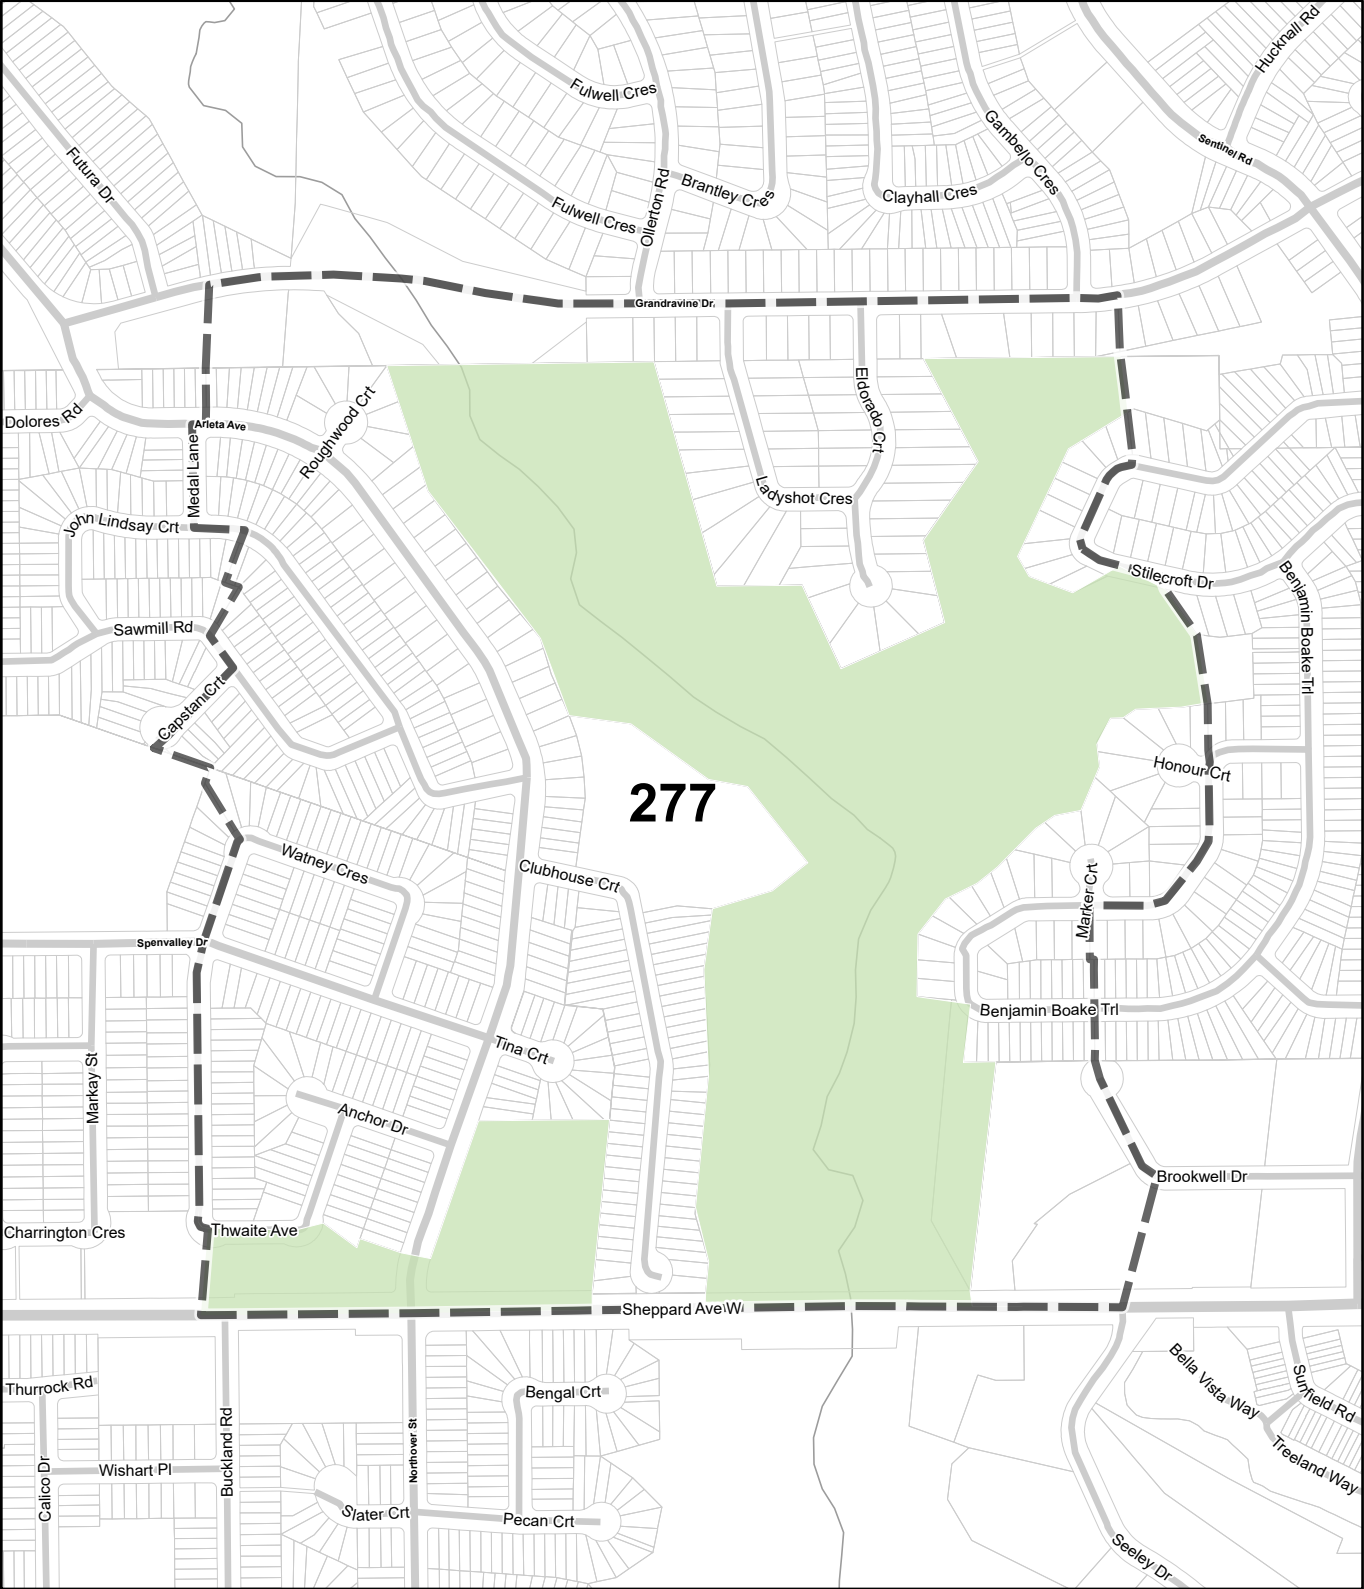

TORONTO City Planning

Parking Zone Overlay

February 1st, 2022

- Parking Zone A
- Parking Zone B
- Lot Boundary
- Rail Line, Spur or Yard
- Hydro Line
- River
- Map Sheet Boundary