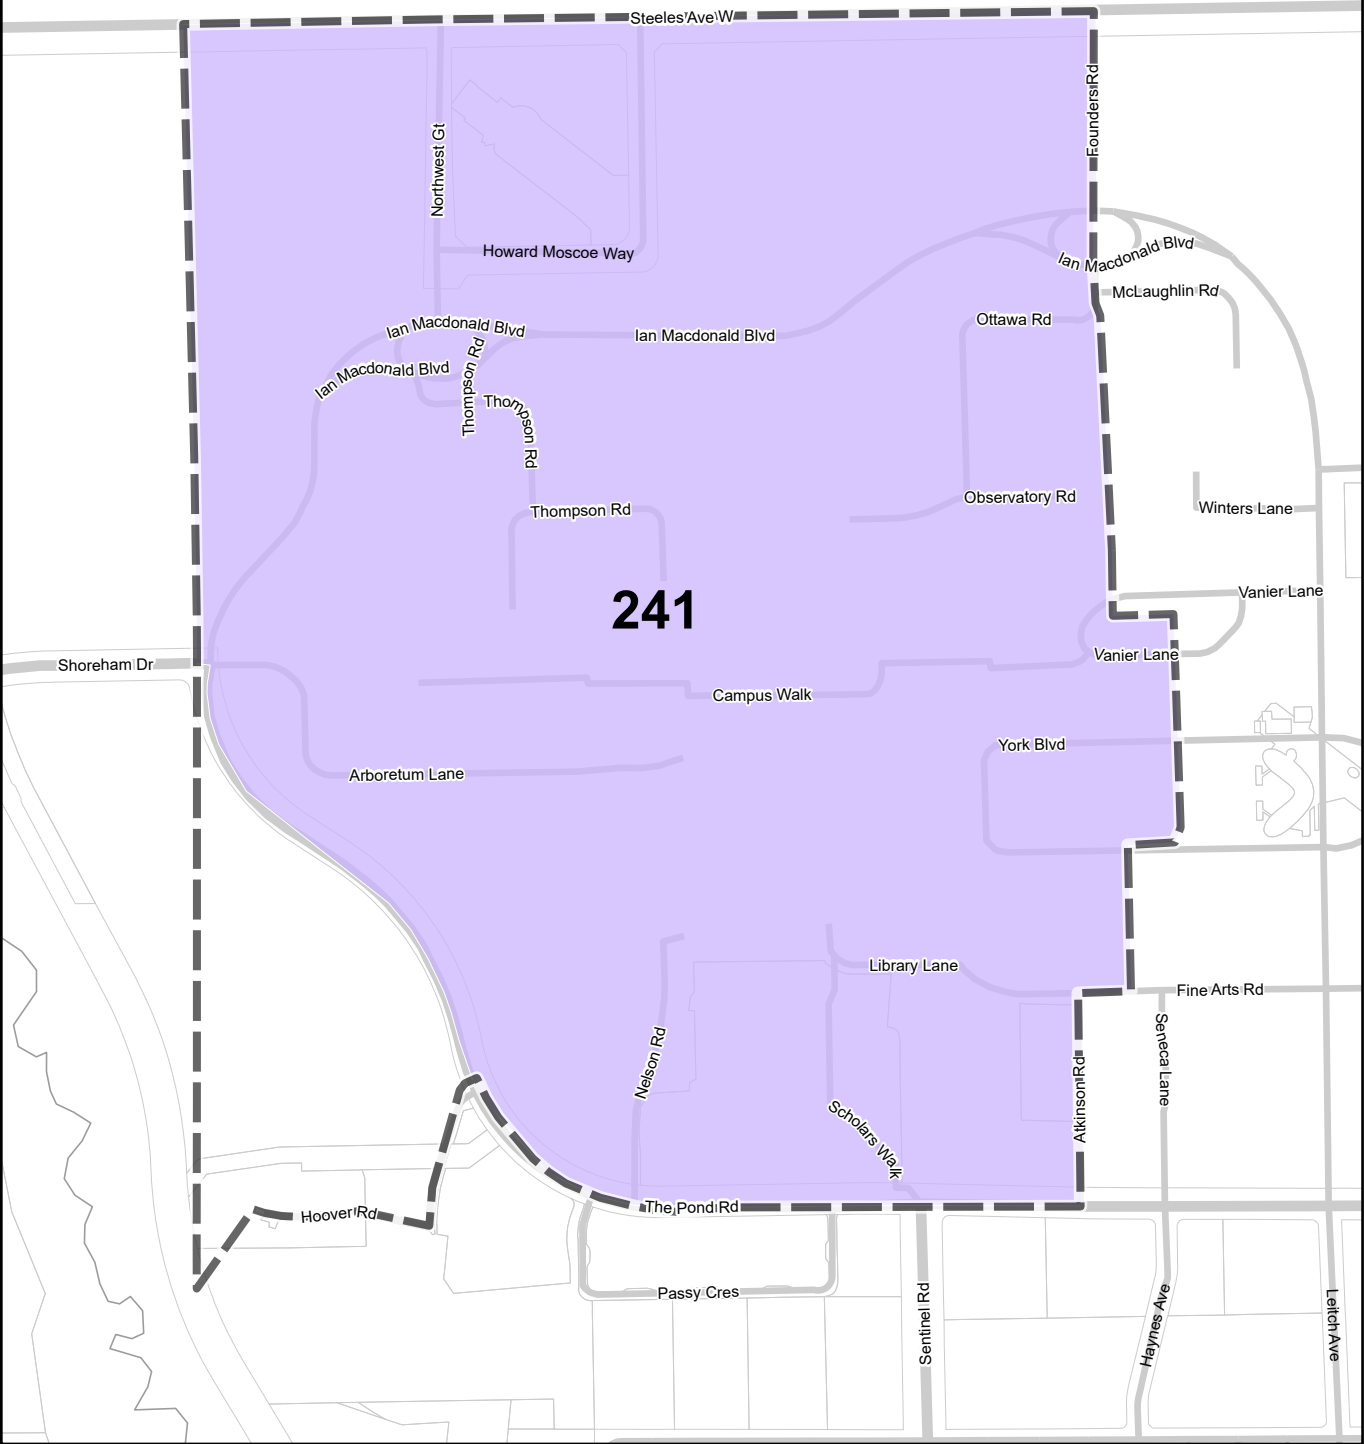

Parking Zone Overlay

Index Map E

- Pages with Affected Lots
- Pages without Affected Lots
- Parking Zone A
- Parking Zone B

TORONTO City Planning

Parking Zone Overlay

February 1st, 2022

-  Parking Zone A
-  Parking Zone B
-  Lot Boundary
-  Rail Line, Spur or Yard
-  Hydro Line
-  River
-  Map Sheet Boundary

TORONTO City Planning

Parking Zone Overlay

February 1st, 2022

- Parking Zone A
- Parking Zone B
- Lot Boundary
- Rail Line, Spur or Yard
- Hydro Line
- River
- Map Sheet Boundary

TORONTO City Planning

Parking Zone Overlay