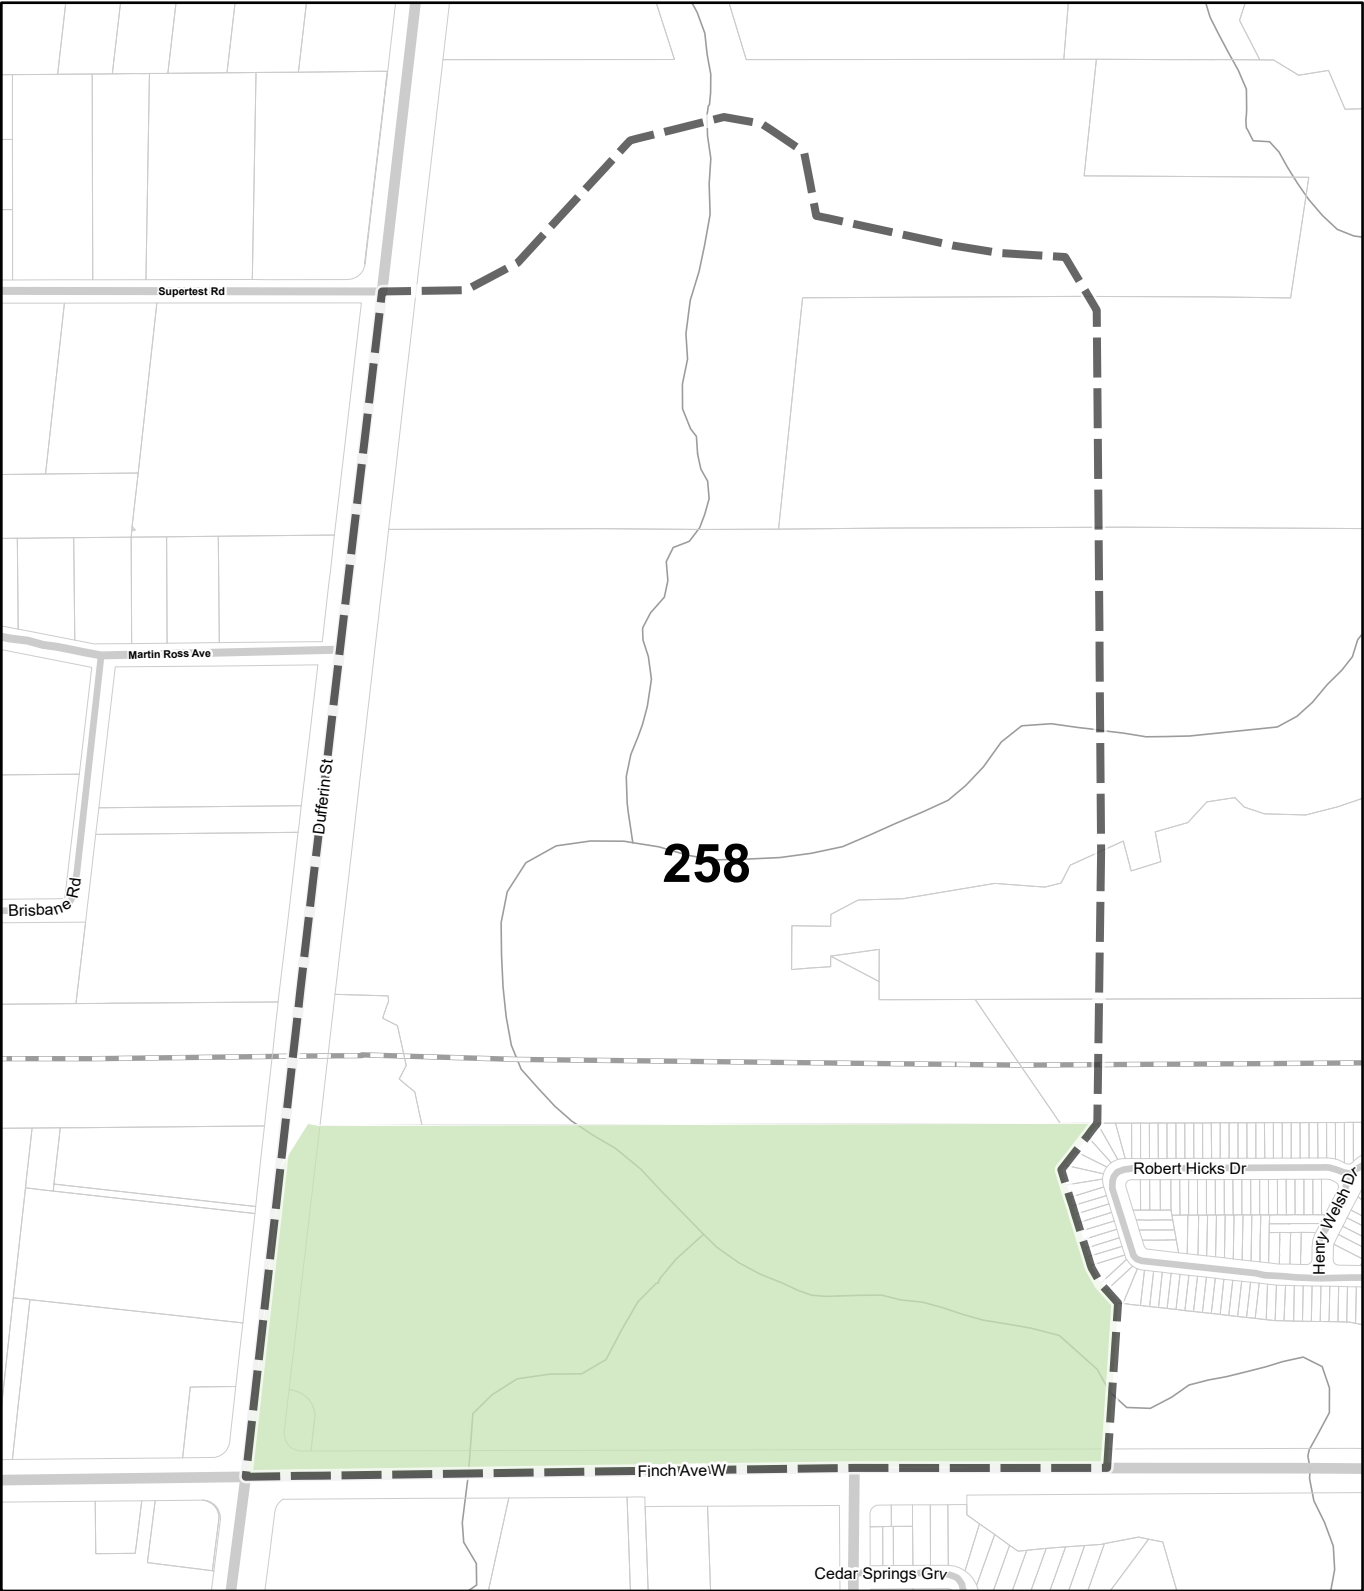

-  Parking Zone A
-  Parking Zone B
-  Lot Boundary
-  Rail Line, Spur or Yard
-  Hydro Line
-  River
-  Map Sheet Boundary

TORONTO City Planning

Parking Zone Overlay

February 1st, 2022

-  Parking Zone A
-  Parking Zone B
-  Lot Boundary
-  Rail Line, Spur or Yard
-  Hydro Line
-  River
-  Map Sheet Boundary