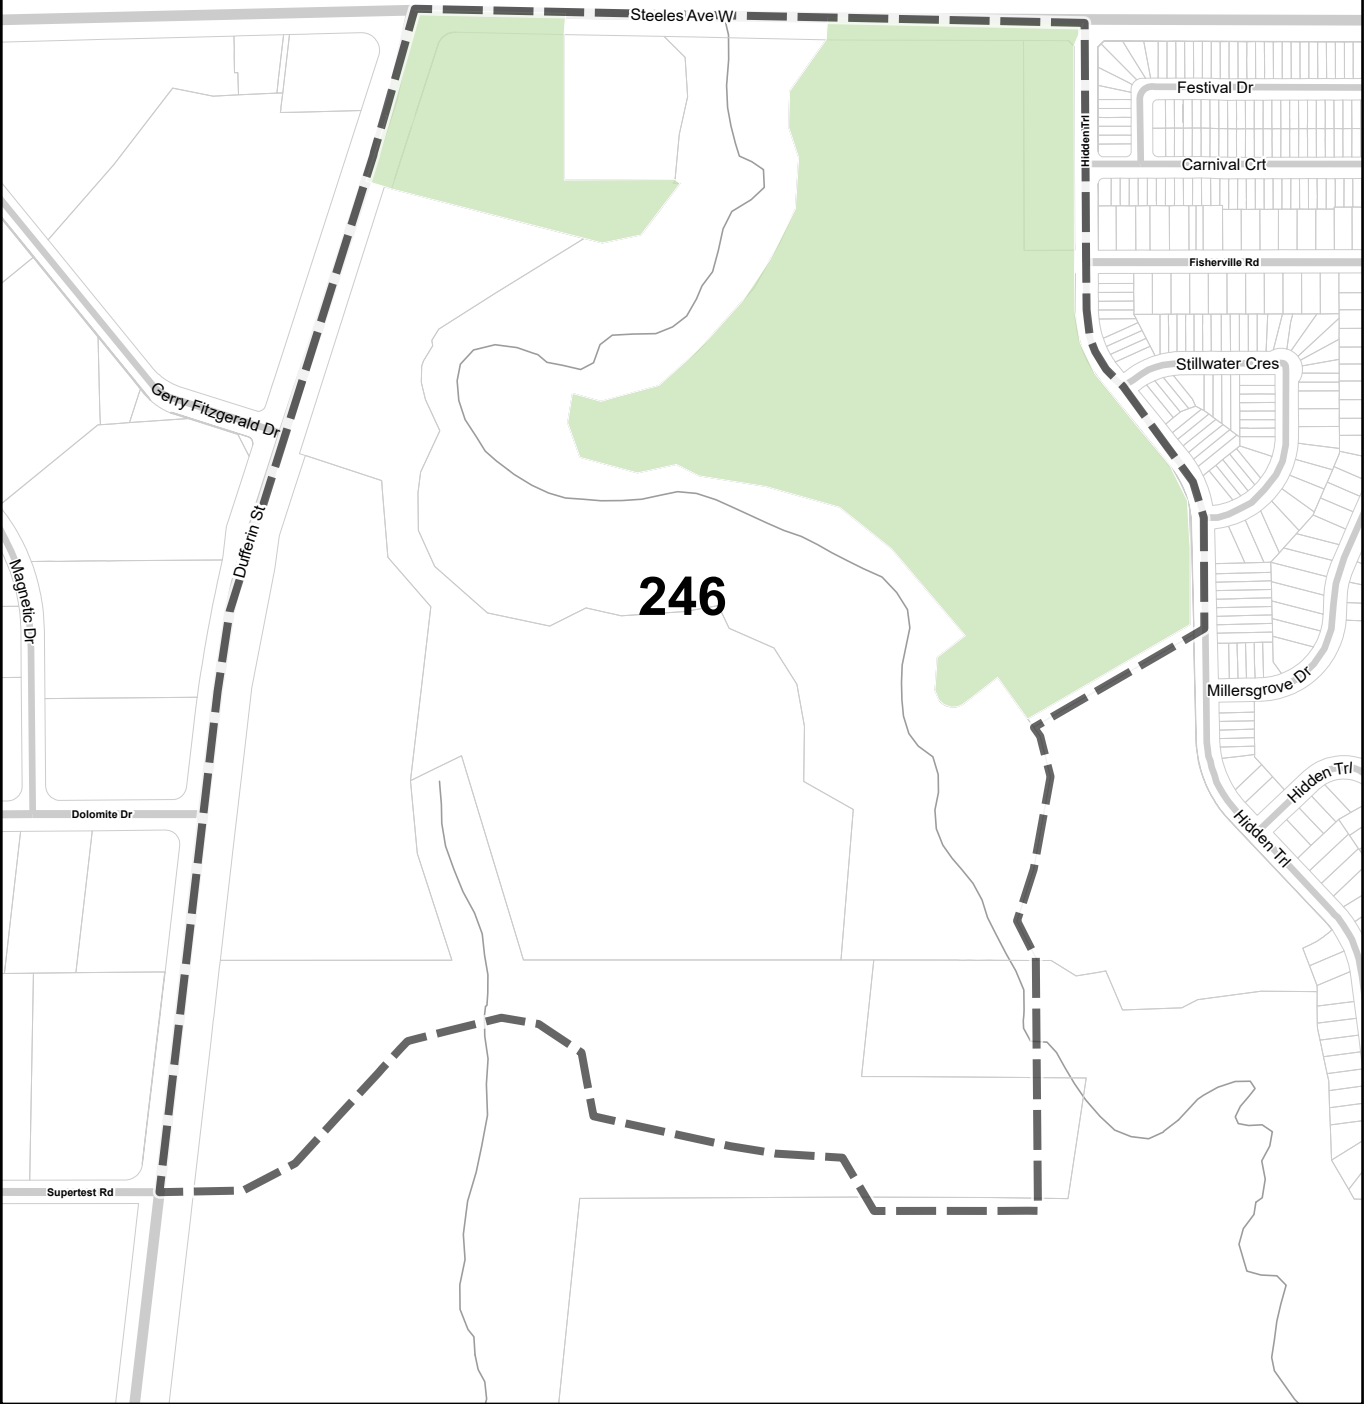

TORONTO City Planning

Parking Zone Overlay

February 1st, 2022

-  Parking Zone A
-  Parking Zone B
-  Lot Boundary
-  Rail Line, Spur or Yard
-  Hydro Line
-  River
-  Map Sheet Boundary

TORONTO City Planning

Parking Zone Overlay

February 1st, 2022

-  Parking Zone A
-  Parking Zone B
-  Lot Boundary
-  Rail Line, Spur or Yard
-  Hydro Line
-  River
-  Map Sheet Boundary

CITY OF VAUGHAN

 Current Page
  Pages with Policy Area Overlay Changes