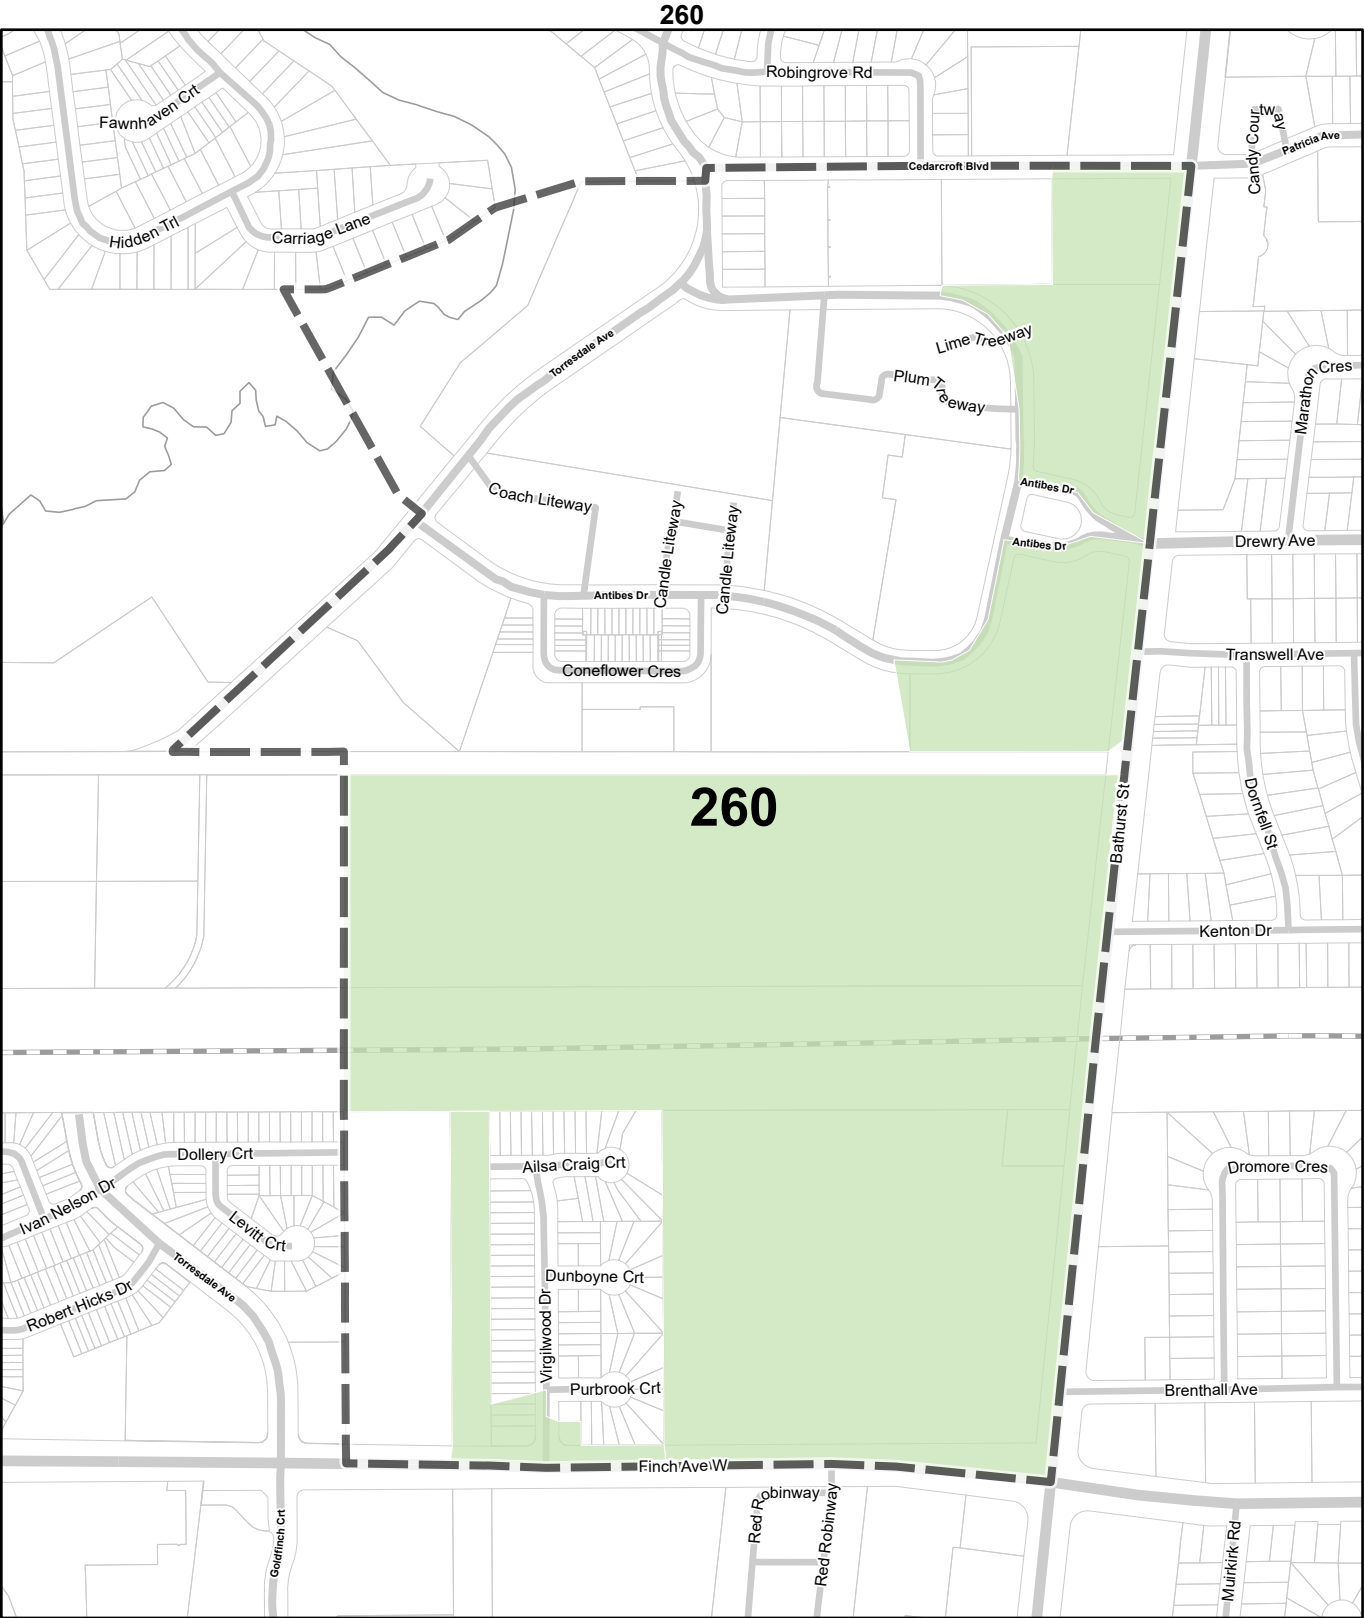

-  Parking Zone A
-  Parking Zone B
-  Lot Boundary
-  Rail Line, Spur or Yard
-  Hydro Line
-  River
-  Map Sheet Boundary

TORONTO City Planning

Parking Zone Overlay

February 1st, 2022

-  Parking Zone A
-  Parking Zone B
-  Lot Boundary
-  Rail Line, Spur or Yard
-  Hydro Line
-  River
-  Map Sheet Boundary

TORONTO City Planning

Parking Zone Overlay

February 1st, 2022

-  Parking Zone A
-  Parking Zone B
-  Lot Boundary
-  Rail Line, Spur or Yard
-  Hydro Line
-  River
-  Map Sheet Boundary

TORONTO City Planning

Parking Zone Overlay

February 1st, 2022

-  Parking Zone A
-  Parking Zone B
-  Lot Boundary
-  Rail Line, Spur or Yard
-  Hydro Line
-  River
-  Map Sheet Boundary

TORONTO City Planning

Parking Zone Overlay