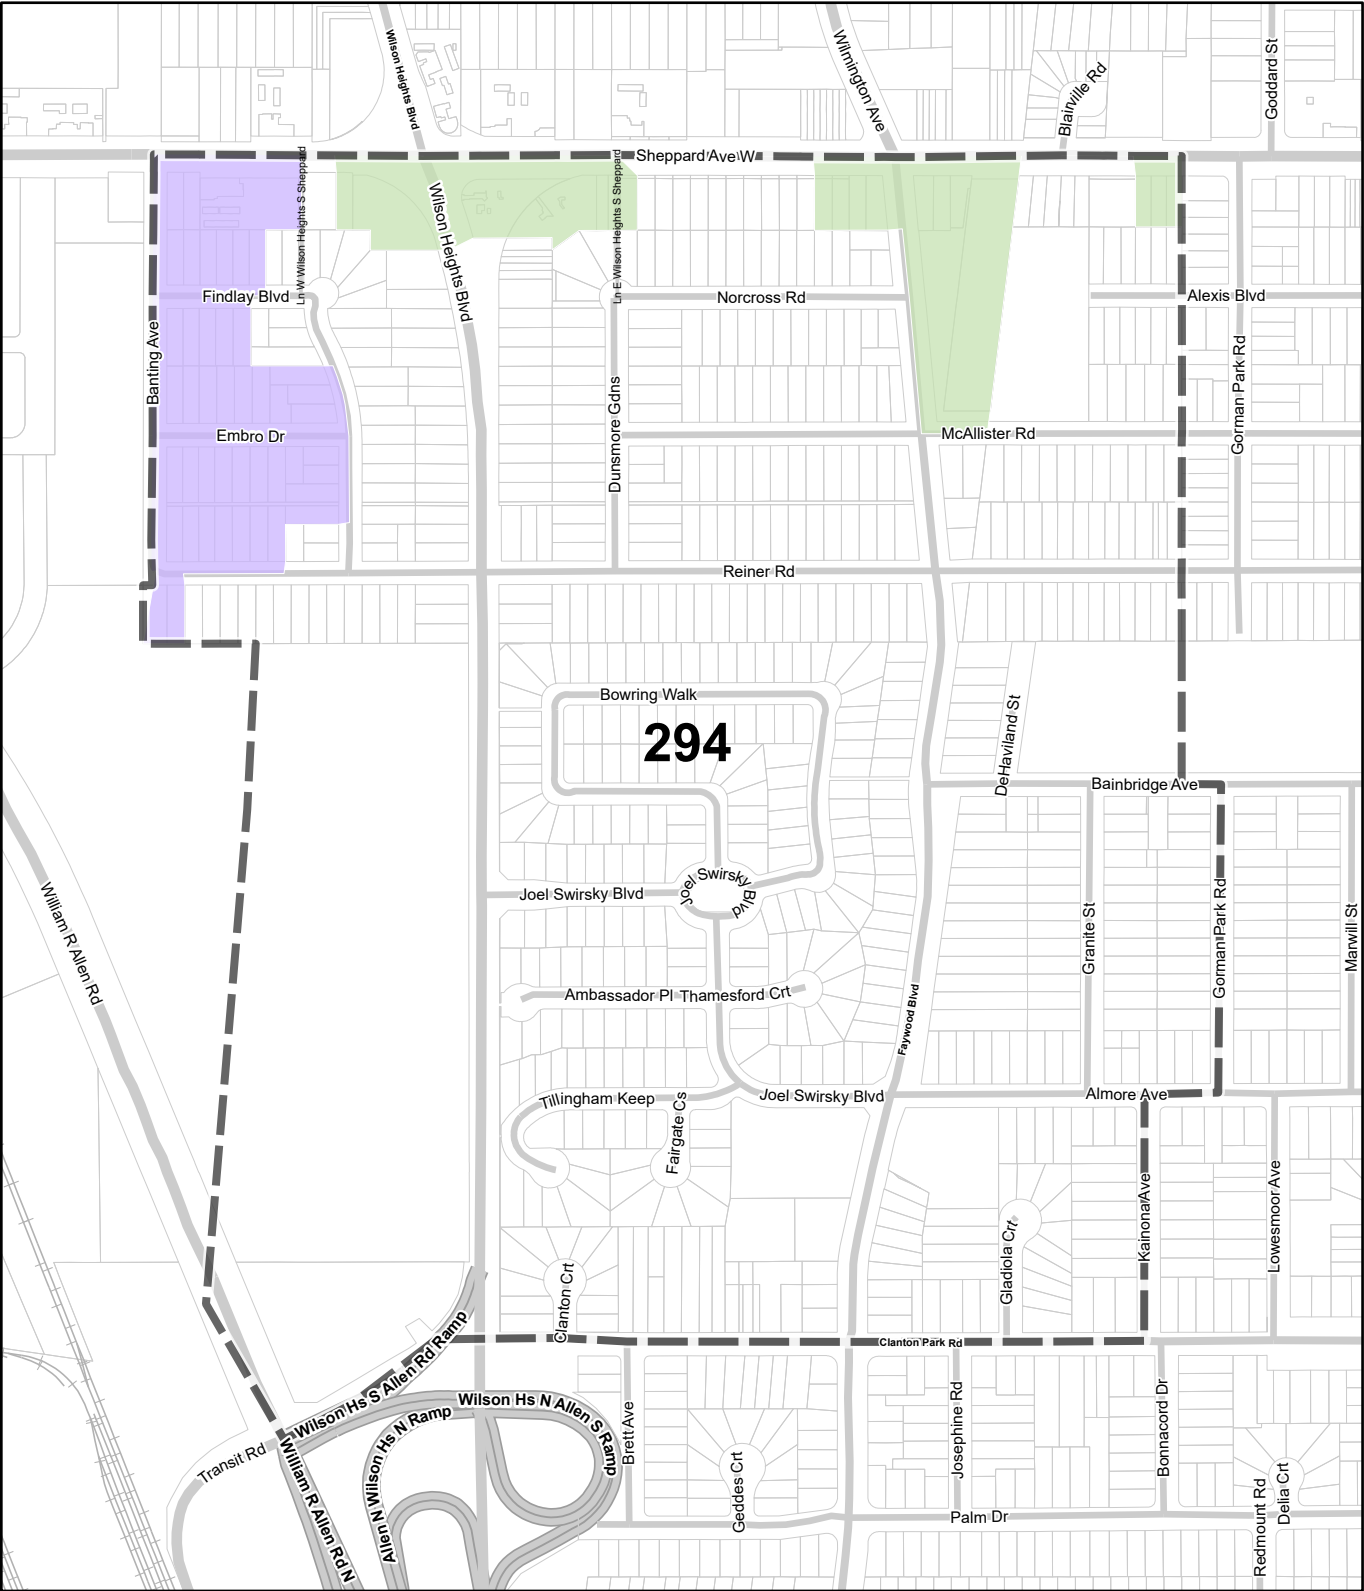

TORONTO City Planning

Parking Zone Overlay

February 1st, 2022

- Parking Zone A
- Parking Zone B
- Lot Boundary
- Rail Line, Spur or Yard
- Hydro Line
- River
- Map Sheet Boundary