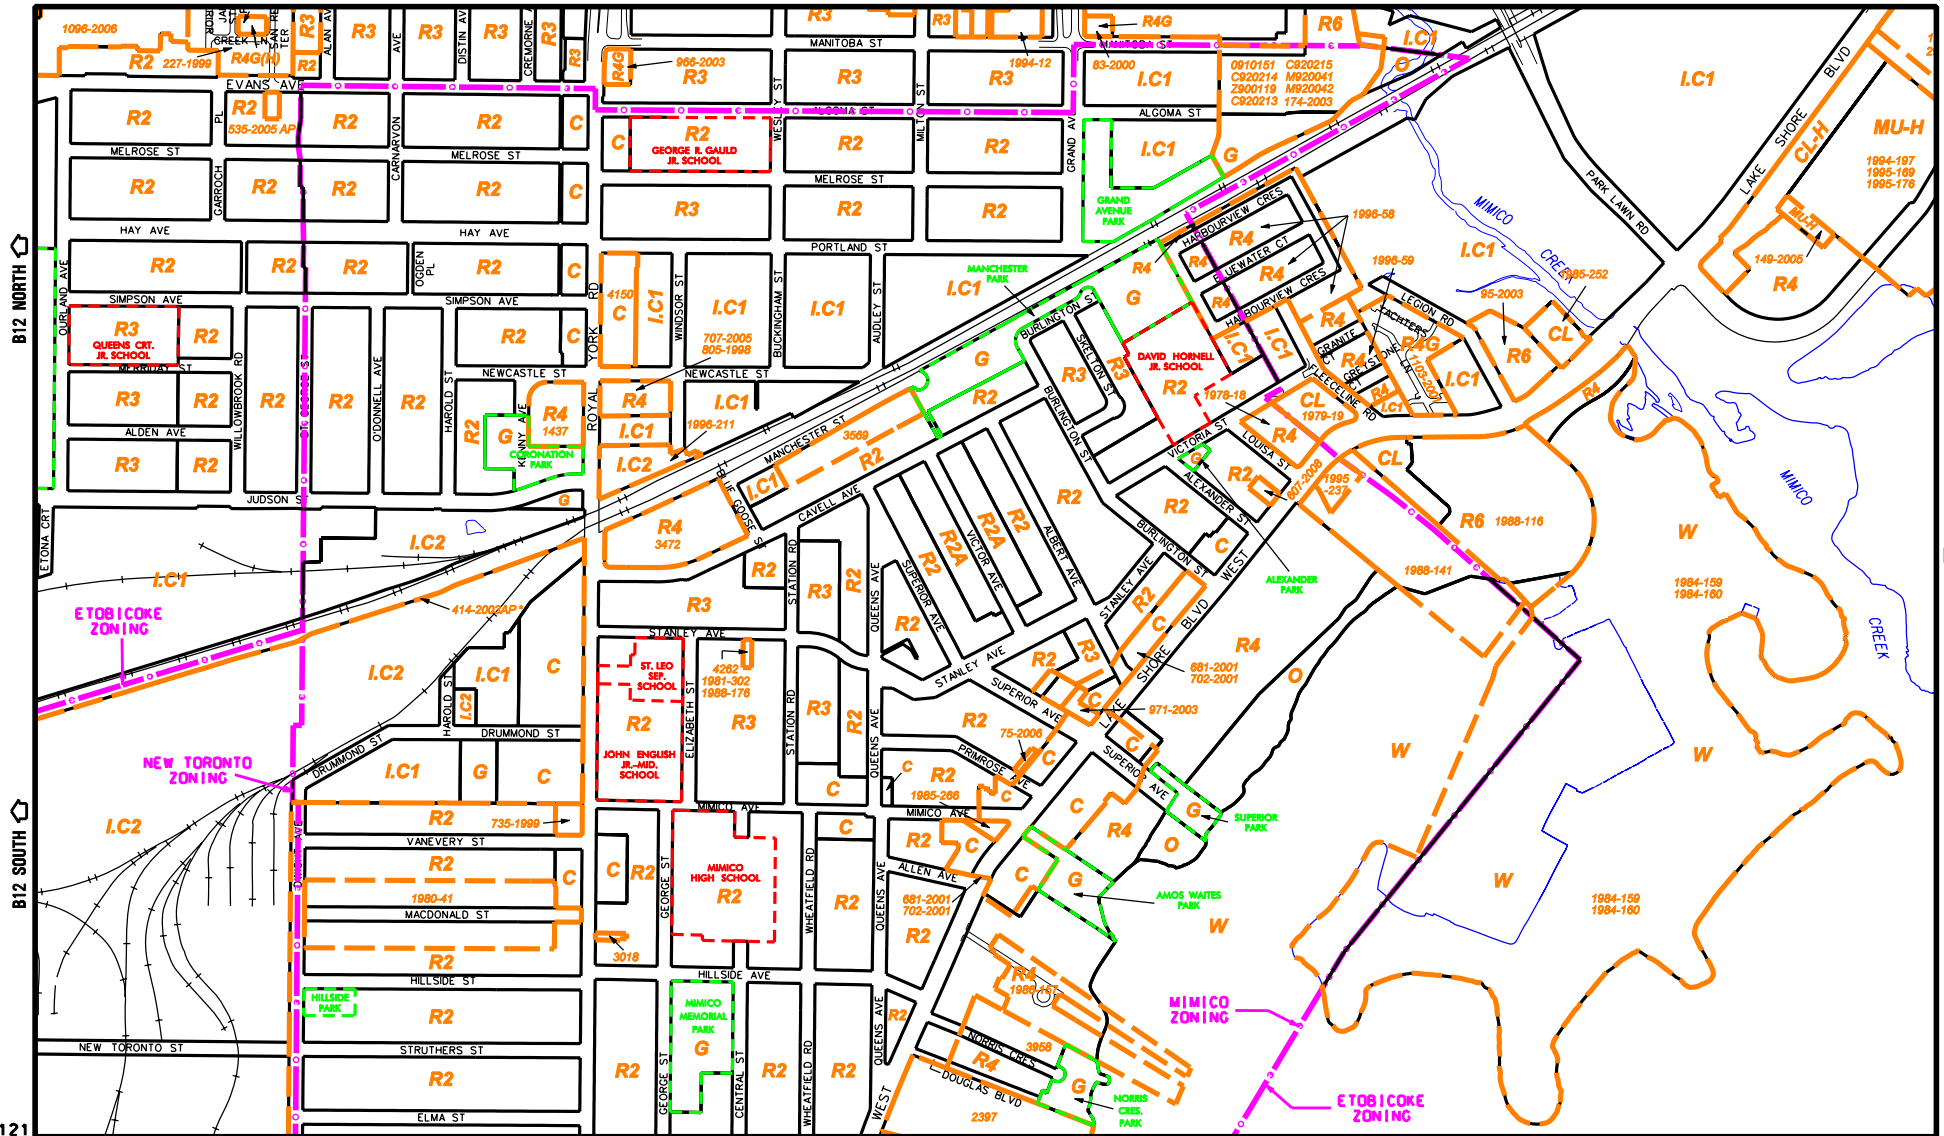

B10

B12 NORTH

B12 SOUTH

121

FILE: W:\PLANBAK\ETOBICOKE\ZONING\_MAPS\MIMICO\_NORTH.DGN

MIMICO SOUTH

# ETOBICOKE ZONING MIMICO NORTH

- AP\* APPEAL
- SPECIFIC SITE BY - LAWS

REVISION DATE : FEBRUARY 2006 Not to Scale