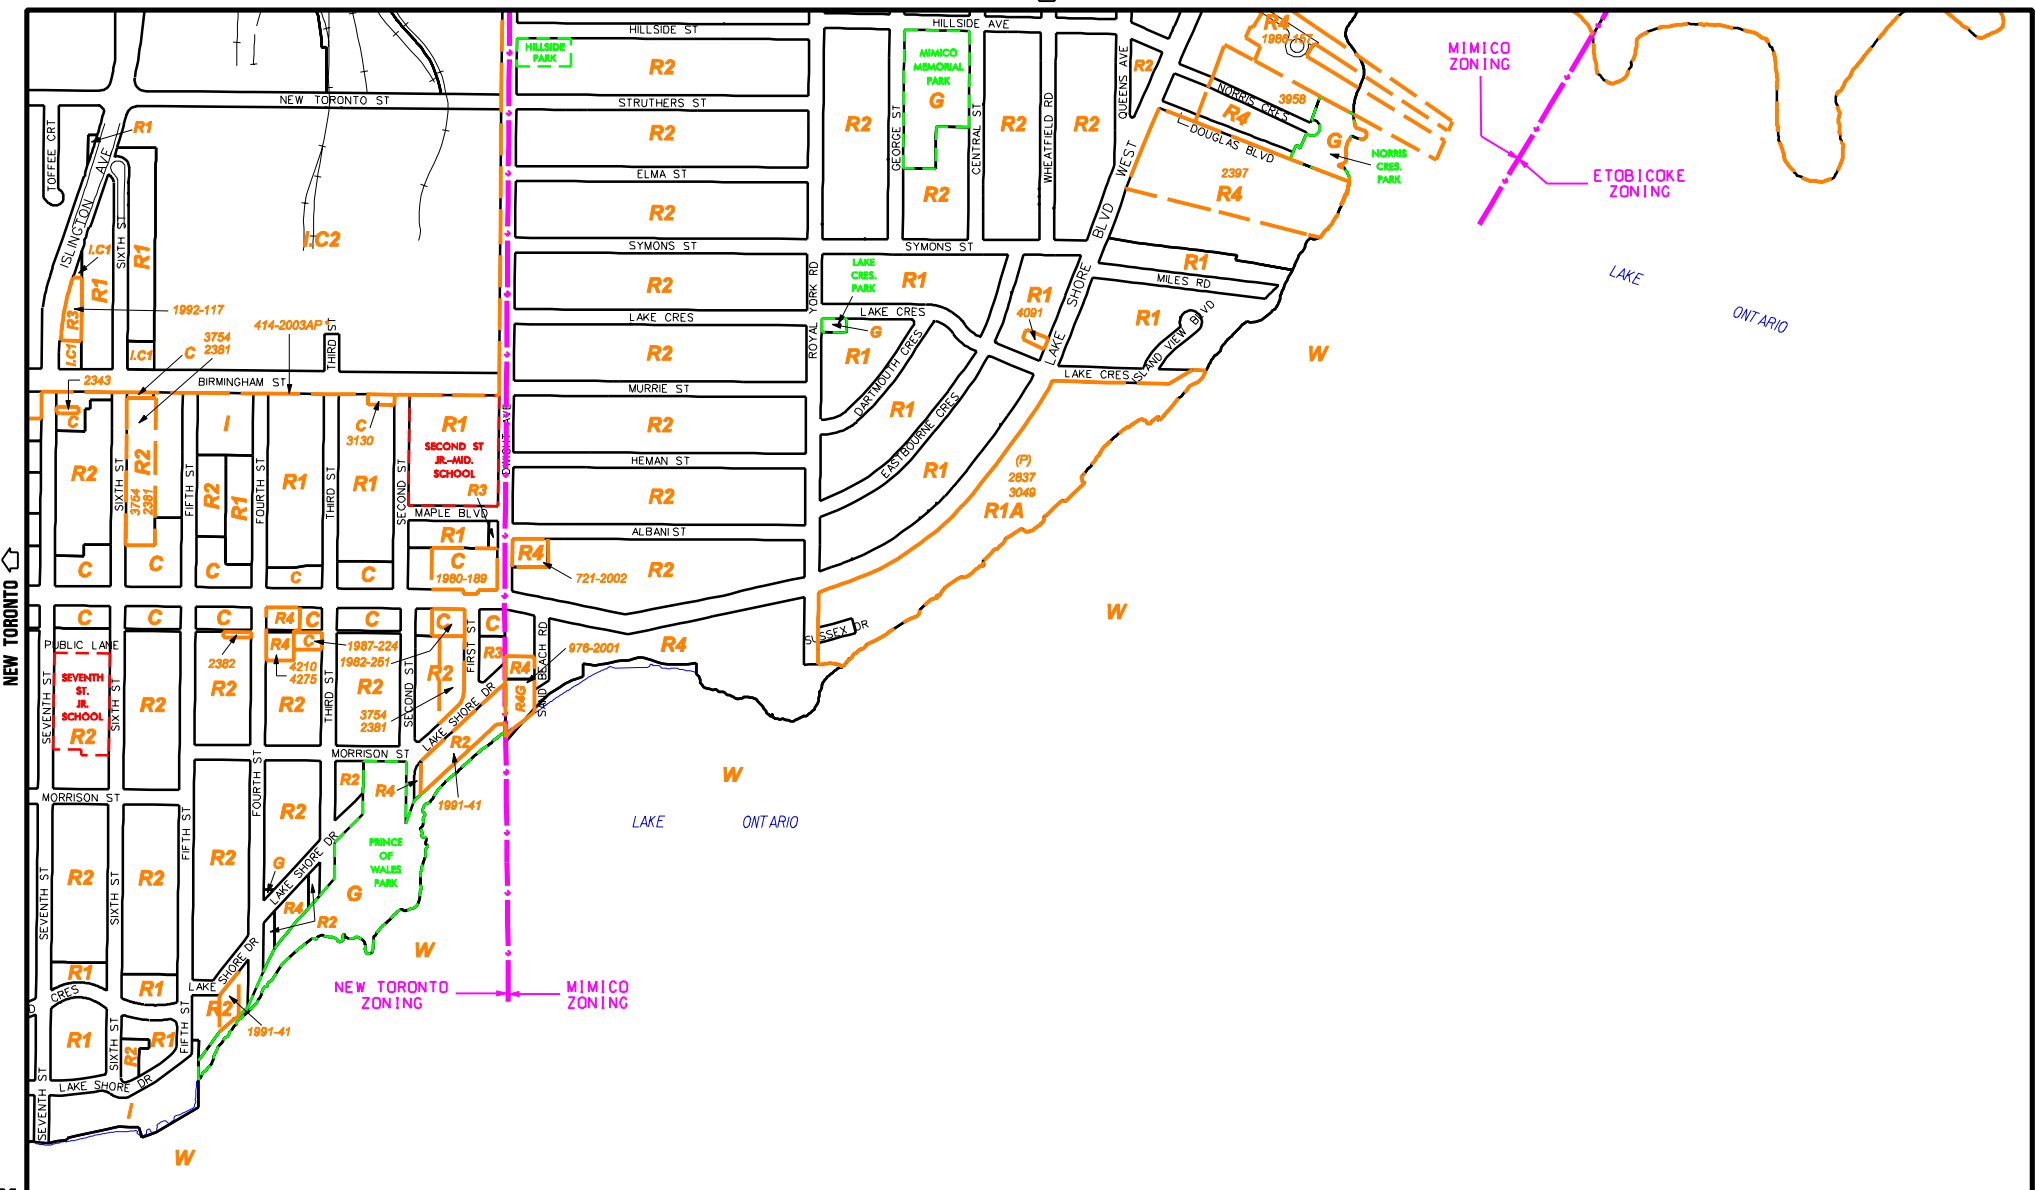

MIMICO NORTH

NEW TORONTO

105

FILE# : W:\PLANBAK\ETOBICOKE\ZONING_MAPS\MIMICO_SOUTH.DGN

ETOBICOKE ZONING MIMICO SOUTH