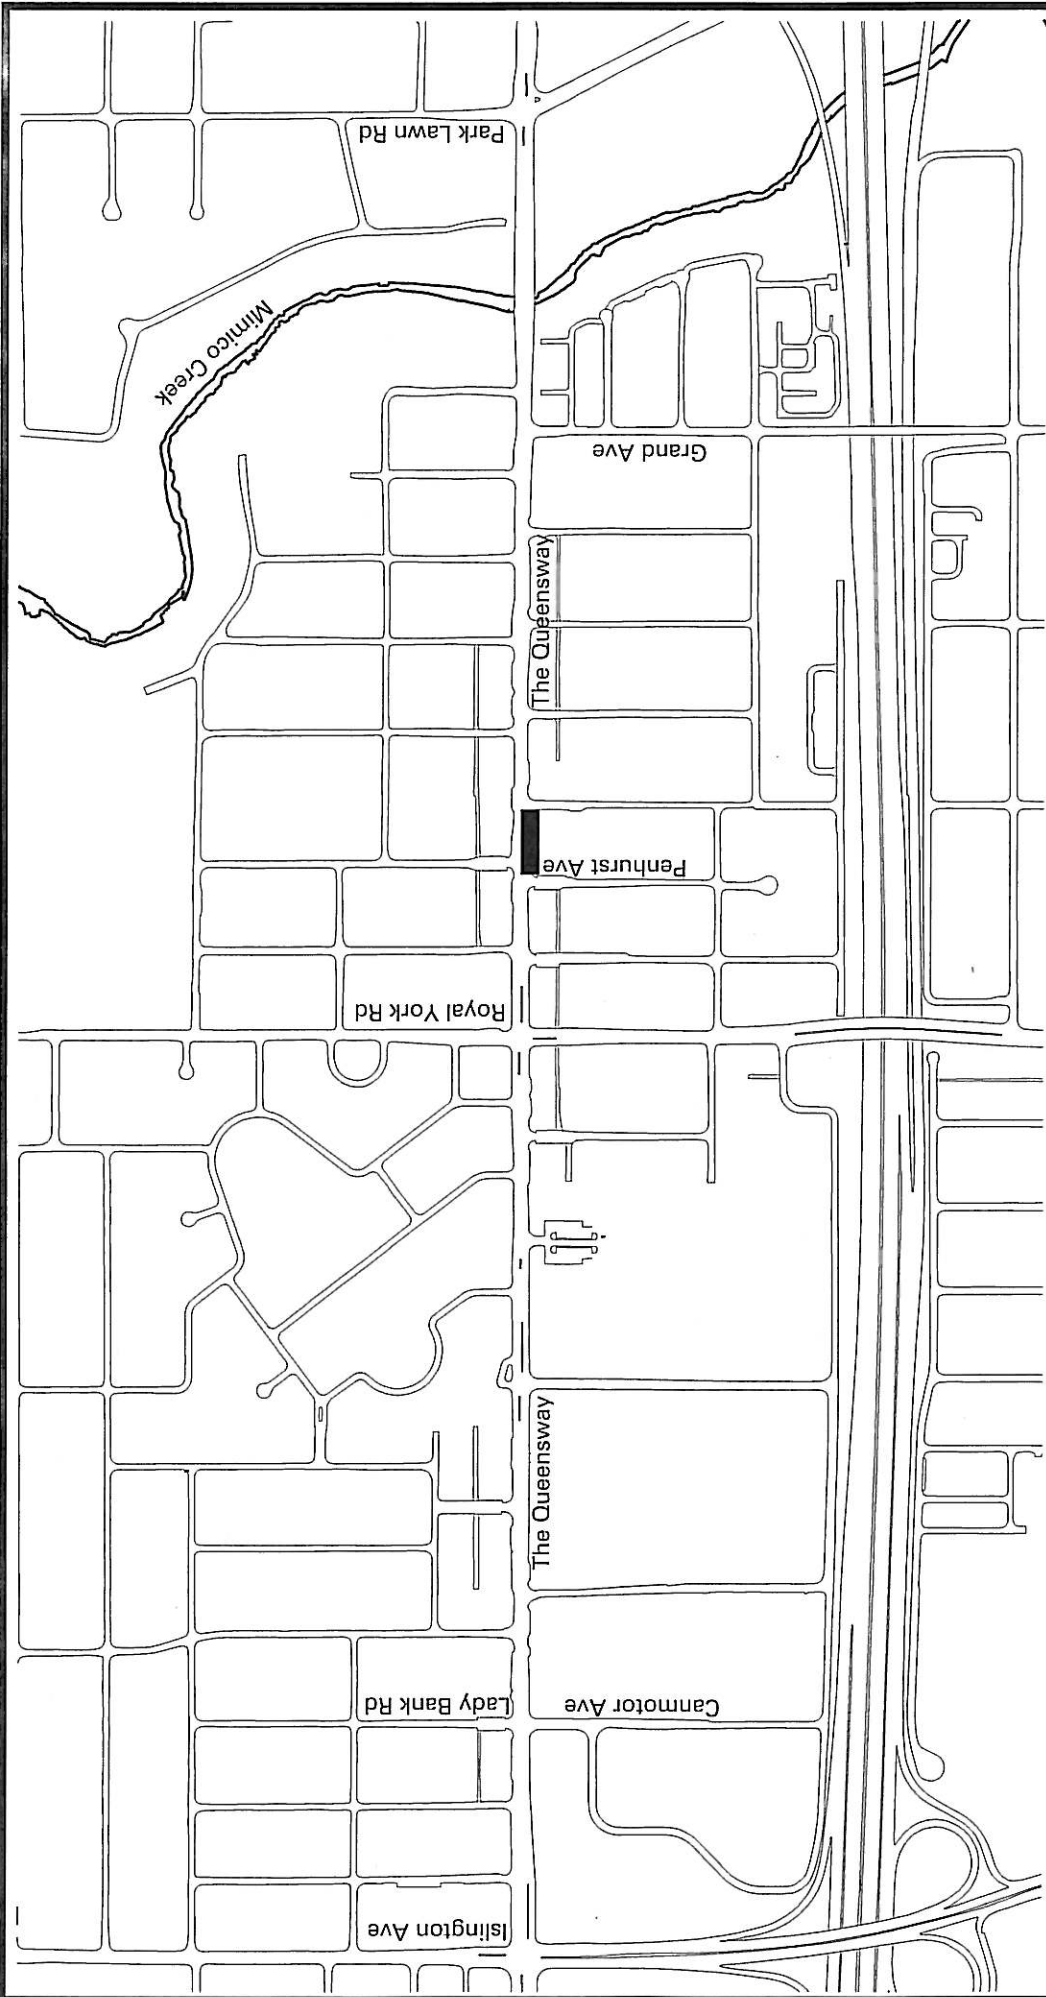

Subject Area

# The Queensway, east of Penhurst Ave Parking Prohibition Amendment Area Map

# The Queensway, east of Penhurst Ave Parking Prohibition Amendment

Proposed "Pay & Display" Machine Zone - 9:00 a.m. - 6:00 p.m. Mon - Sat  
Proposed Designated Taxi-Stand - 6:00 p.m. - 3:00 a.m.

Existing No Stopping Any Time