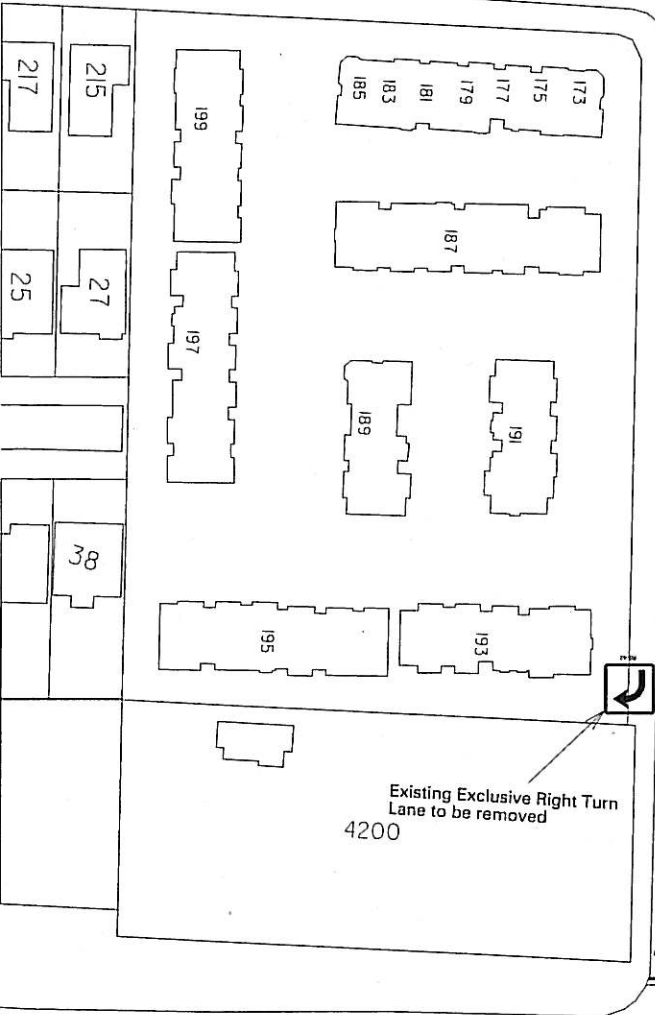

ATTACHMENT #1

1415

ROYAL YORK RD

LA ROSE AVE

LA ROSE AVE

ROYAL YORK RD

EGLINTON AVE W

EGLINTON AVE W

1403

1407

Existing Exclusive Right Turn Lane to be removed  
4200

Royal York Road and Eglinton Avenue West  
Removal of the Southbound Exclusive Right Turn Lane