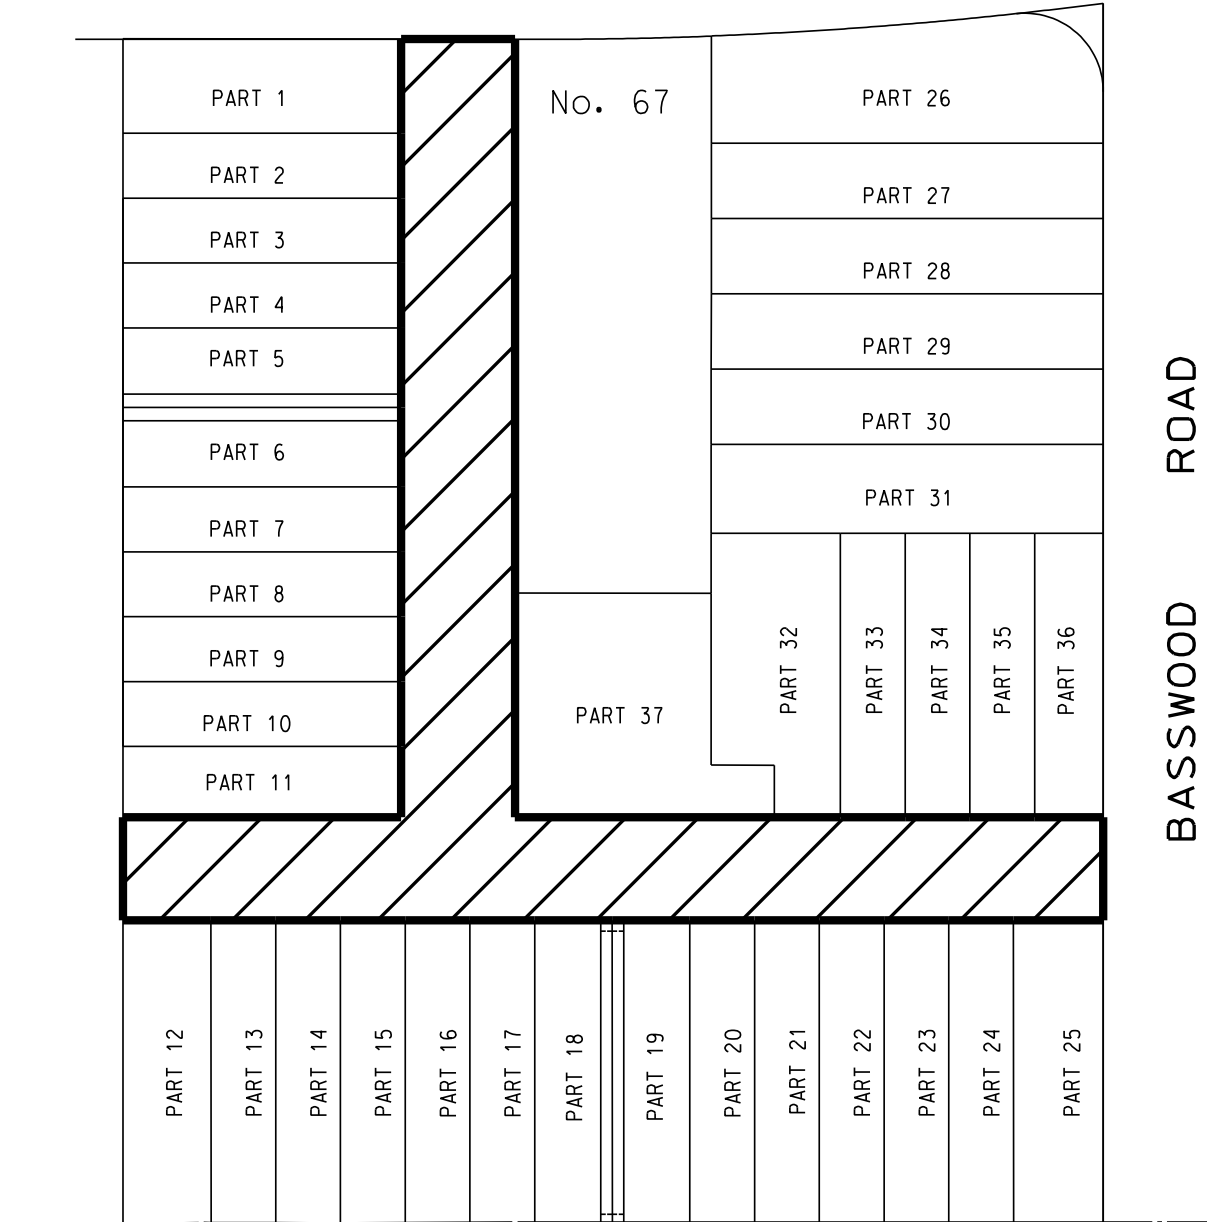

CHURCHILL AVENUE

PROPOSED PRIVATE LANE TO
BE NAMED " OMB FOLLY "

CITY OF TORONTO
SURVEY AND MAPPING SERVICES
WARD 23 MARCH 23, 2009
MAP: 50P-23 OMBFOLLY.DGN
FILE: 1902.22.23 DRAWN: B.HALL