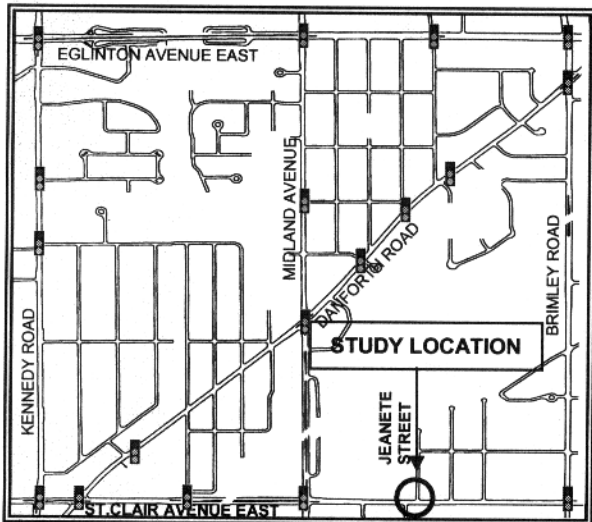

LOOKING EAST ON ST. CLAIR AVENUE EAST TOWARD JEANETTE STREET

AREA MAP

LEGEND

■ TRAFFIC CONTROL SIGNAL

AERIAL PHOTO OF ST. CLAIR AVENUE E. AT JEANETTE STREET

**Toronto** TRANSPORTATION SERVICES

TRAFFIC OPERATIONS  
Scarborough District

SCALE:	N.T.S.
DATE:	OCT. 7, 2008
DRAFTING:	J.E.

REQUEST FOR TRAFFIC CONTROLS  
JEANETTE STREET AND ST. CLAIR AVENUE EAST

FILE NUMBER: D08-2864638	
ATTACHMENT 1	WARD 36