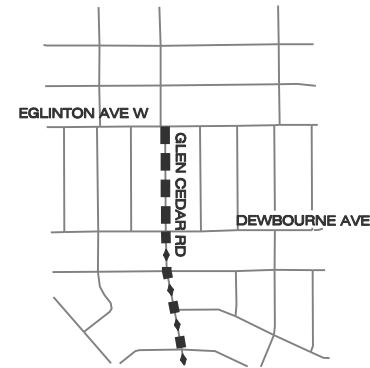

MAITLAND PL

ROGERS RD

MOORE AVE

GLEN CEDAR RD

LEGEND:

-  EXISTING BICYCLE LANE
-  PLANNED BICYCLE LANE
-  EXISTING BICYCLE SHARED ROADWAY ROUTE

ROGERS RD, MOORE AVE, MAITLAND PL, GLEN CEDAR RD BICYCLE LANE LOCATION PLAN