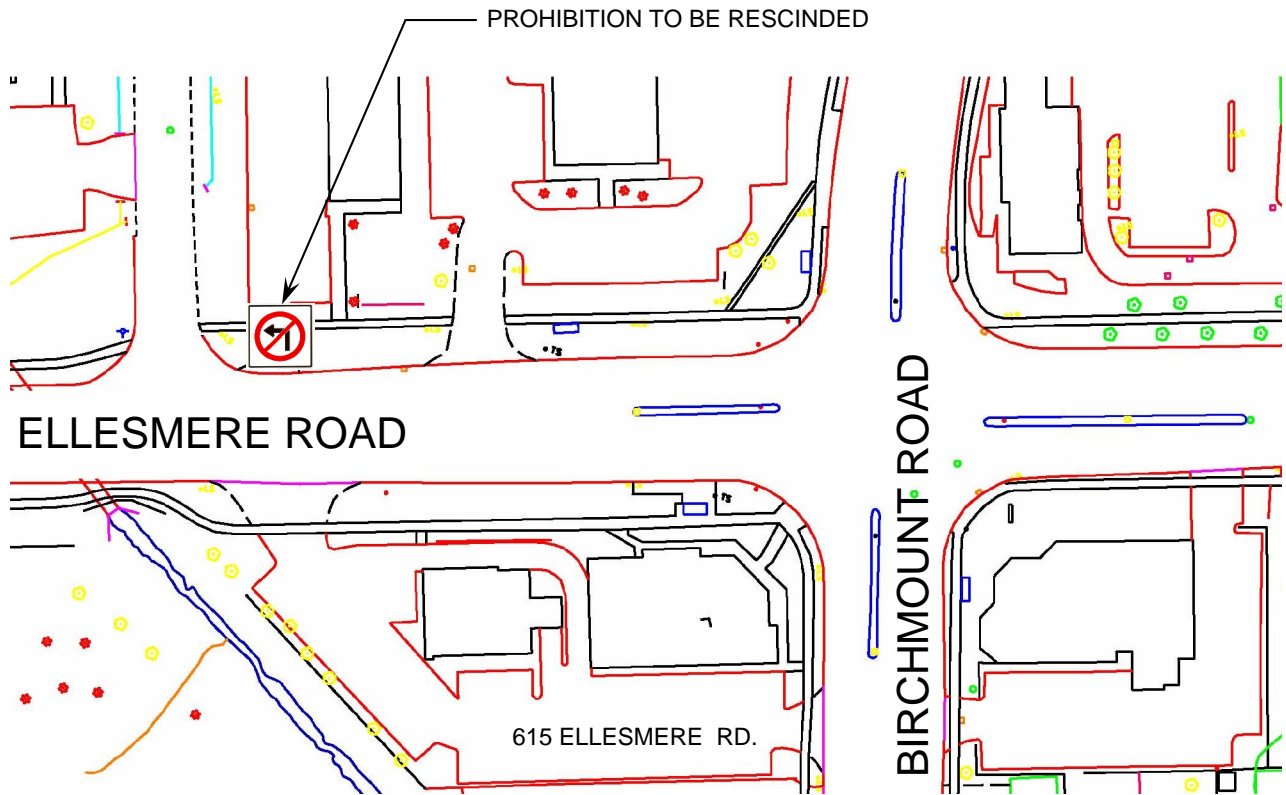

**KEY MAP**

TRANSPORTATION SERVICES

TRAFFIC OPERATIONS  
Scarborough District

SCALE	NTS
DATE	NOV/ 2008
DRAFTING	MR

**RESCIND LEFT-TURN PROHIBITION  
615 ELLESMERE ROAD**

FILE NUMBER: <b>D08-3028723</b>	
ATTACHMENT 2	WARD 37