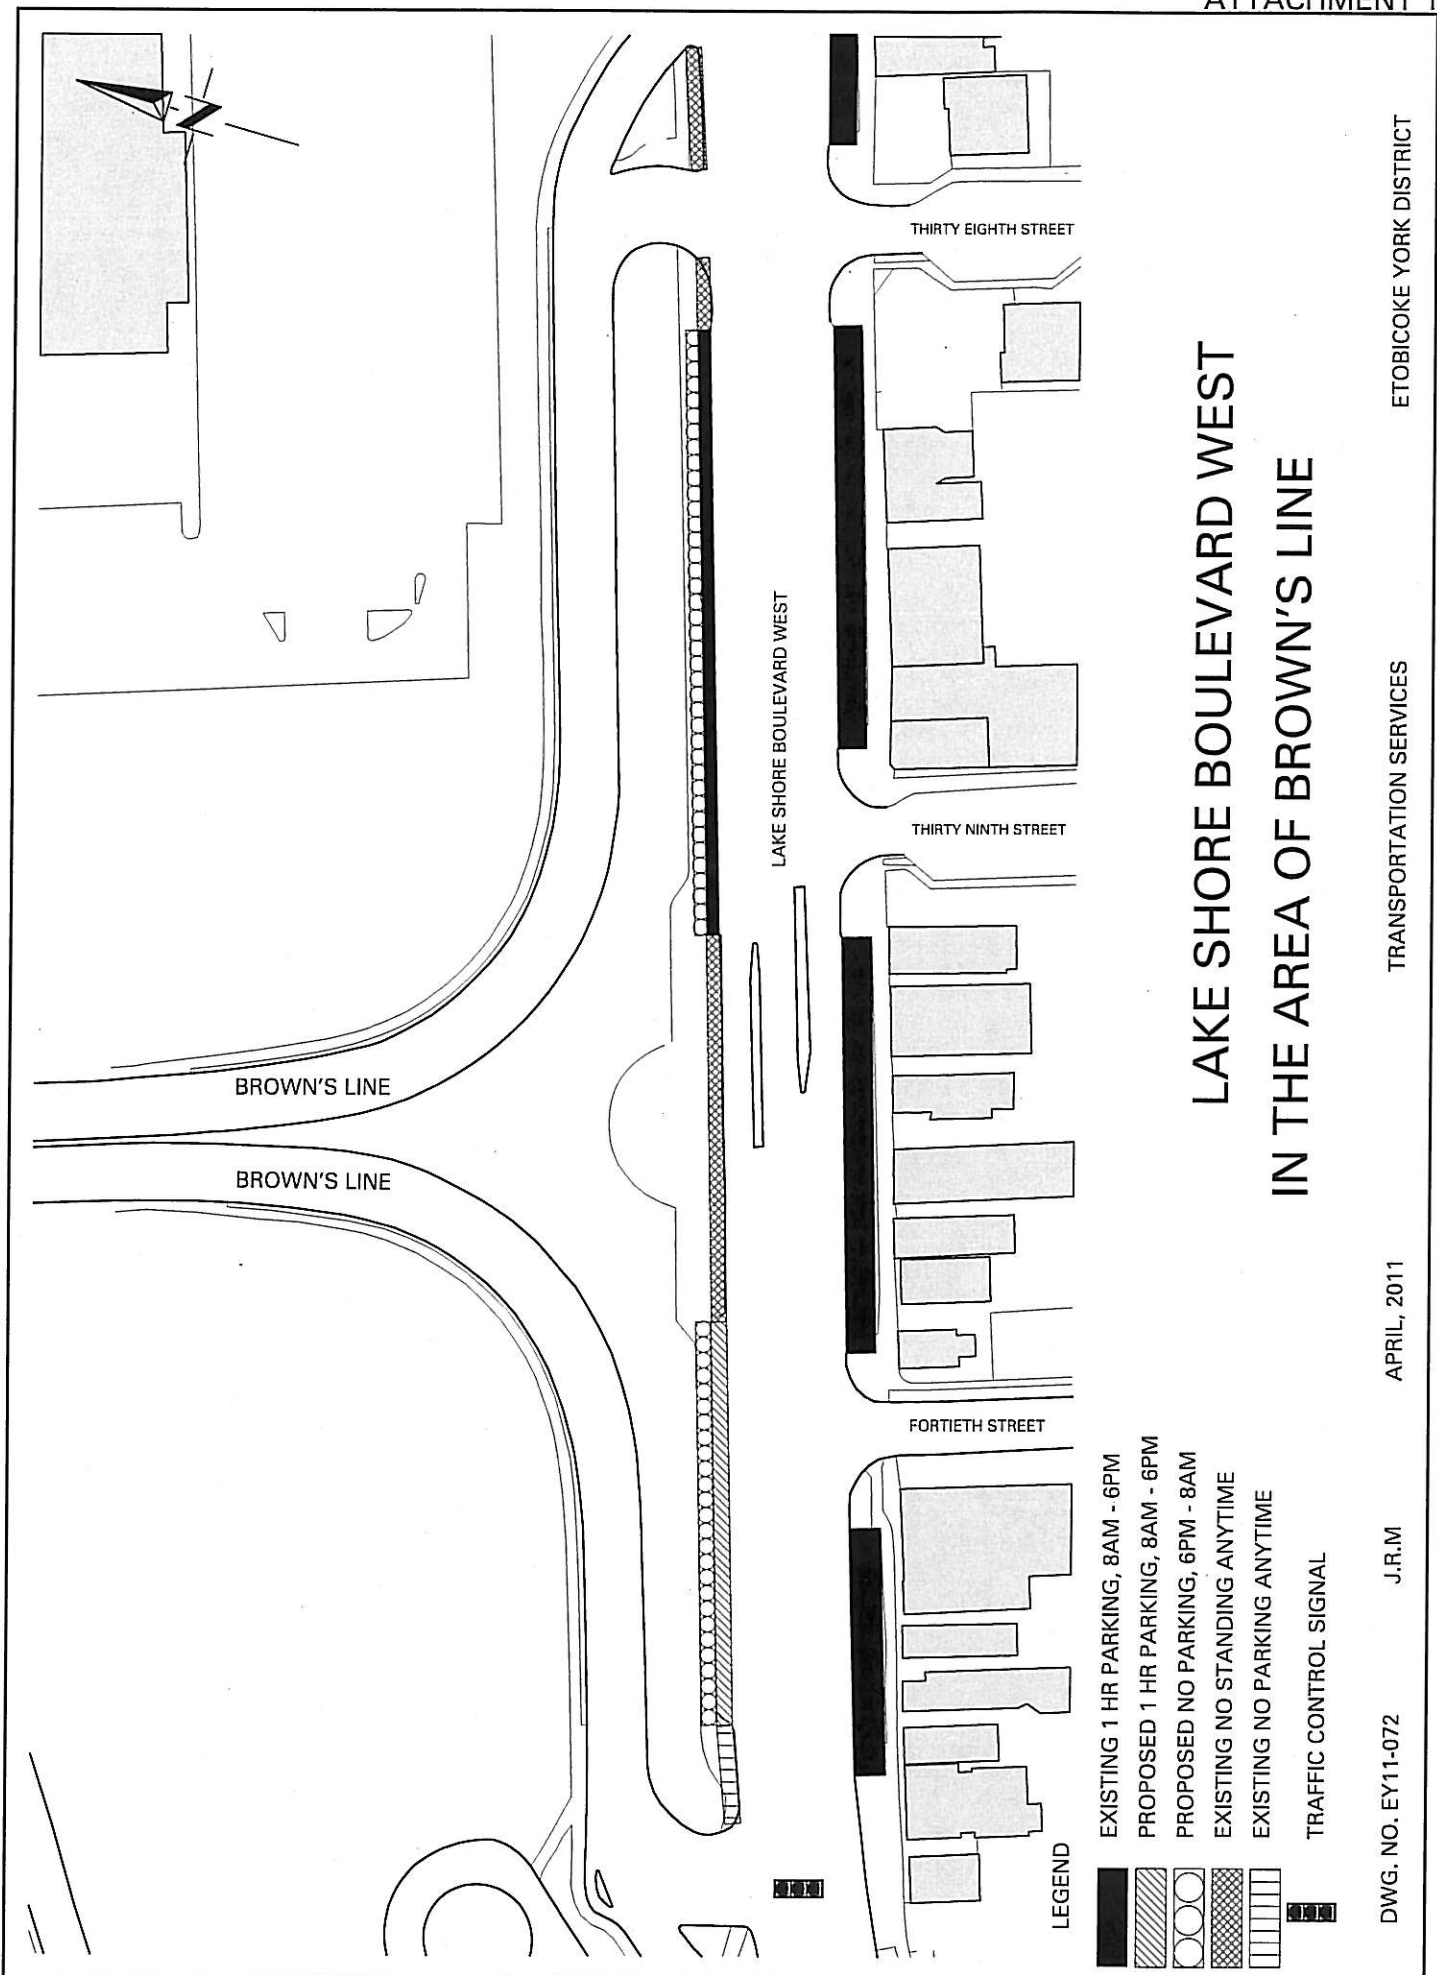

LAKE SHORE BOULEVARD WEST IN THE AREA OF BROWN'S LINE

- LEGEND**
-  EXISTING 1 HR PARKING, 8AM - 6PM
 -  PROPOSED 1 HR PARKING, 8AM - 6PM
 -  PROPOSED NO PARKING, 6PM - 8AM
 -  EXISTING NO STANDING ANYTIME
 -  EXISTING NO PARKING ANYTIME
 -  TRAFFIC CONTROL SIGNAL