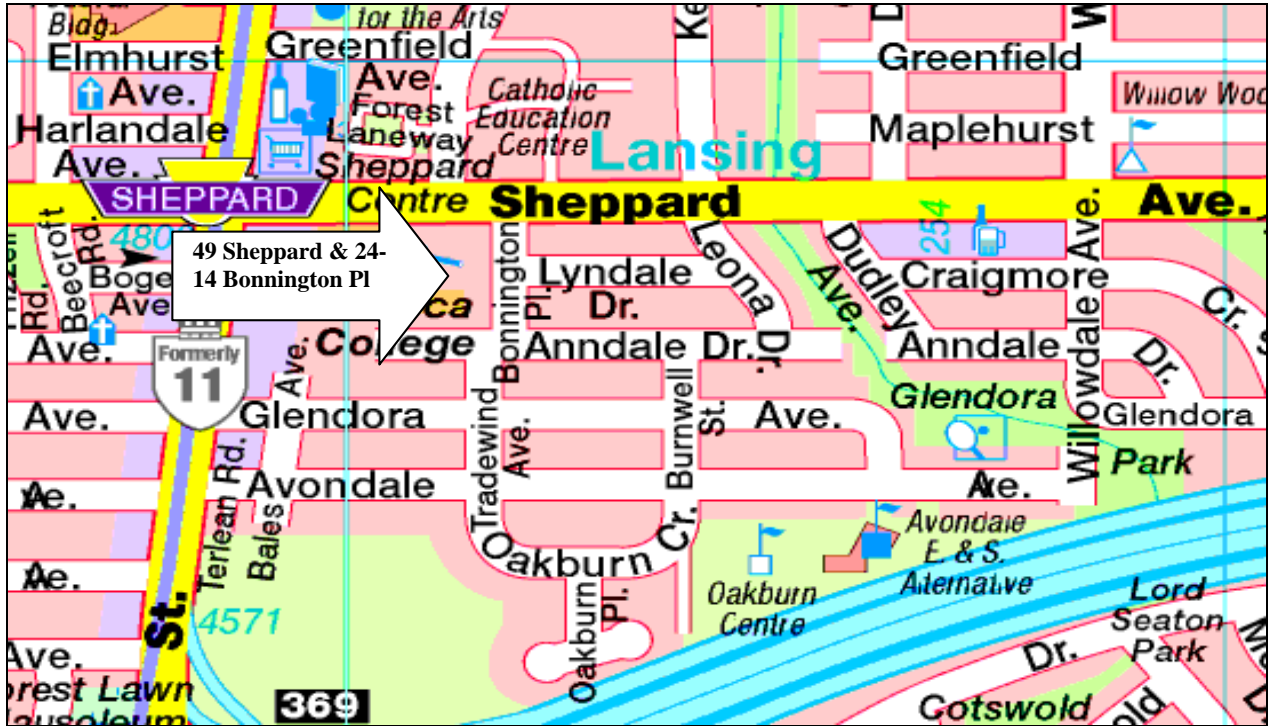

## APPENDIX "B" - PROPERTY LOCATION MAP

Appendix B - North York City Centre Service Road – Application for Approval to Expropriate 49 Sheppard Avenue East and 14 to 24 Bonnington Place