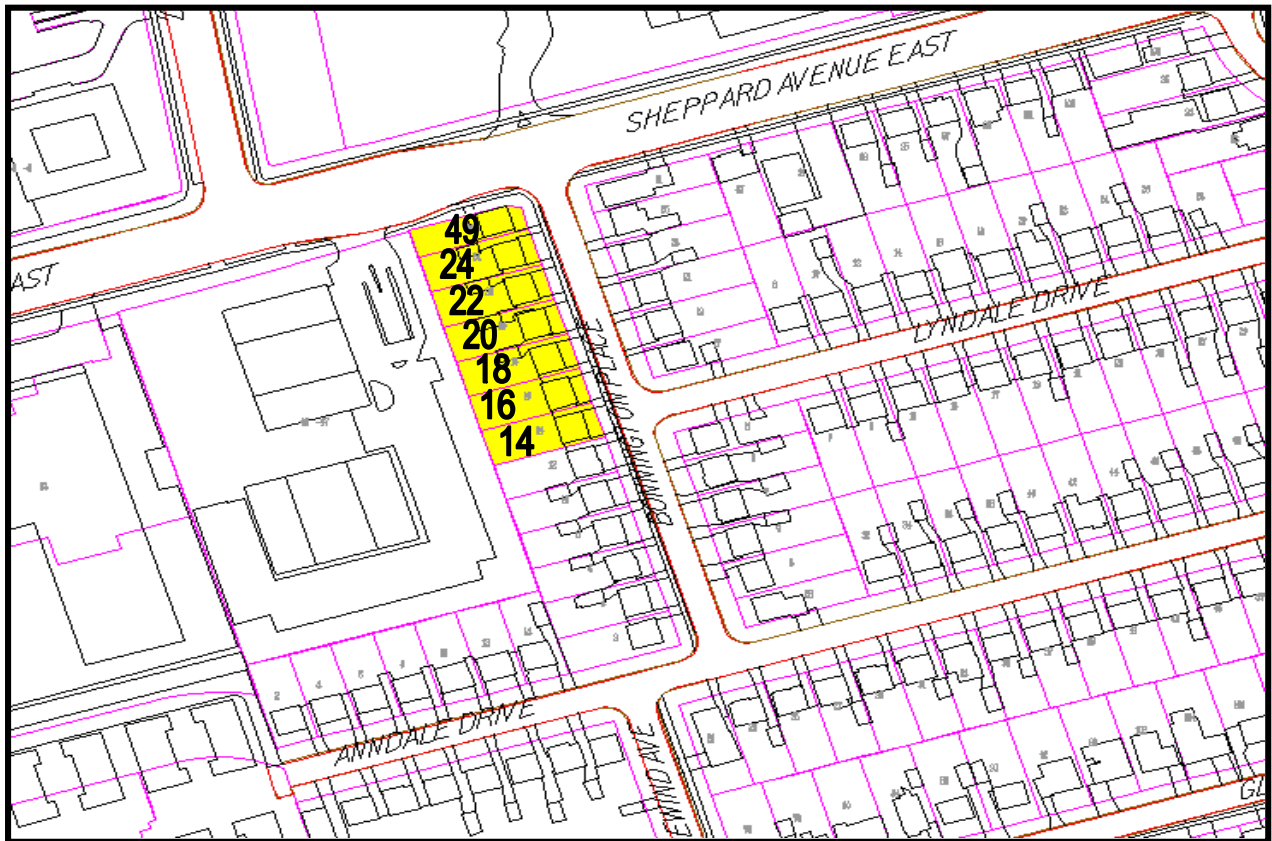

## APPENDIX "B" - PROPERTY LOCATION MAP

Appendix B - North York City Centre Service Road – Application for Approval to Expropriate 49 Sheppard Avenue East and 14 to 24 Bonnington Place