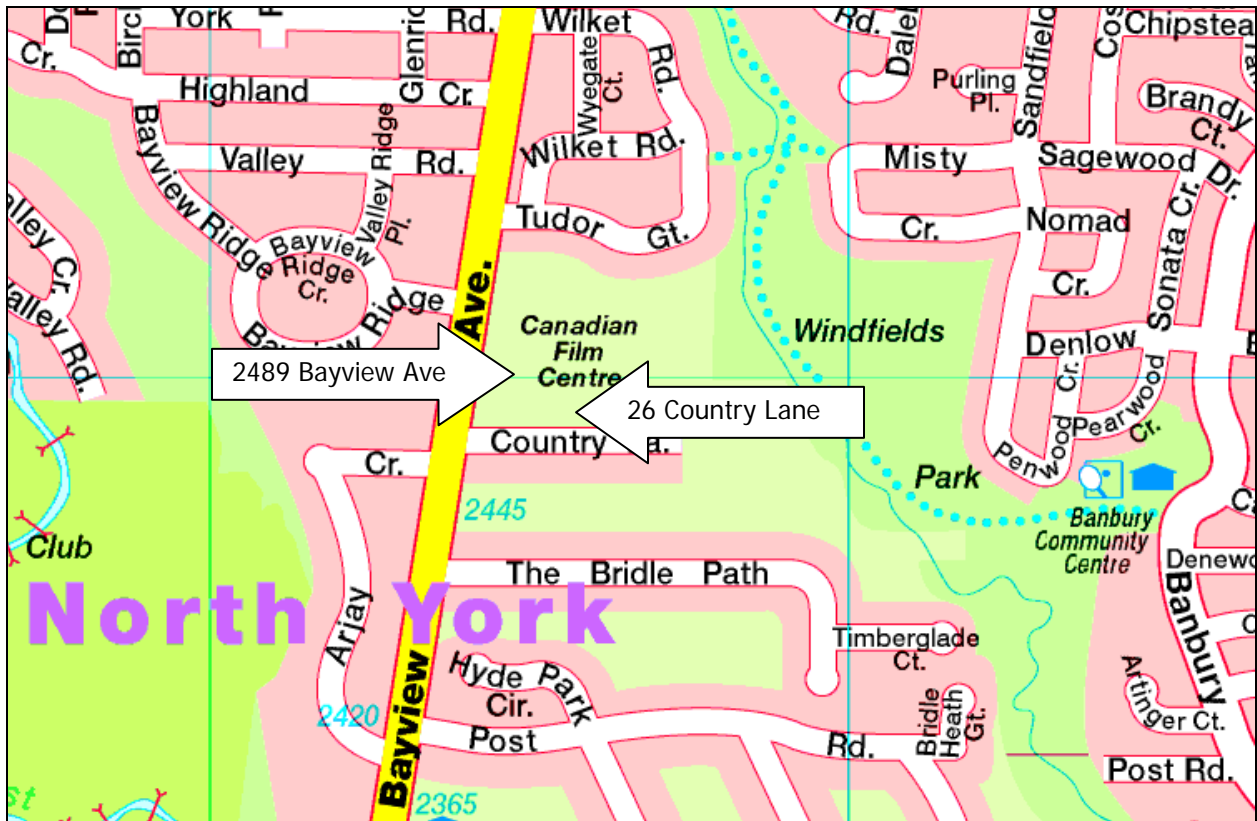

Appendix "A" - Site Map

Appendix A - Expropriation – Covenants held by 26 Country Lane prohibiting Canadian Film Centre's proposed improvements to 2489 Bayview Avenue, Windfields park