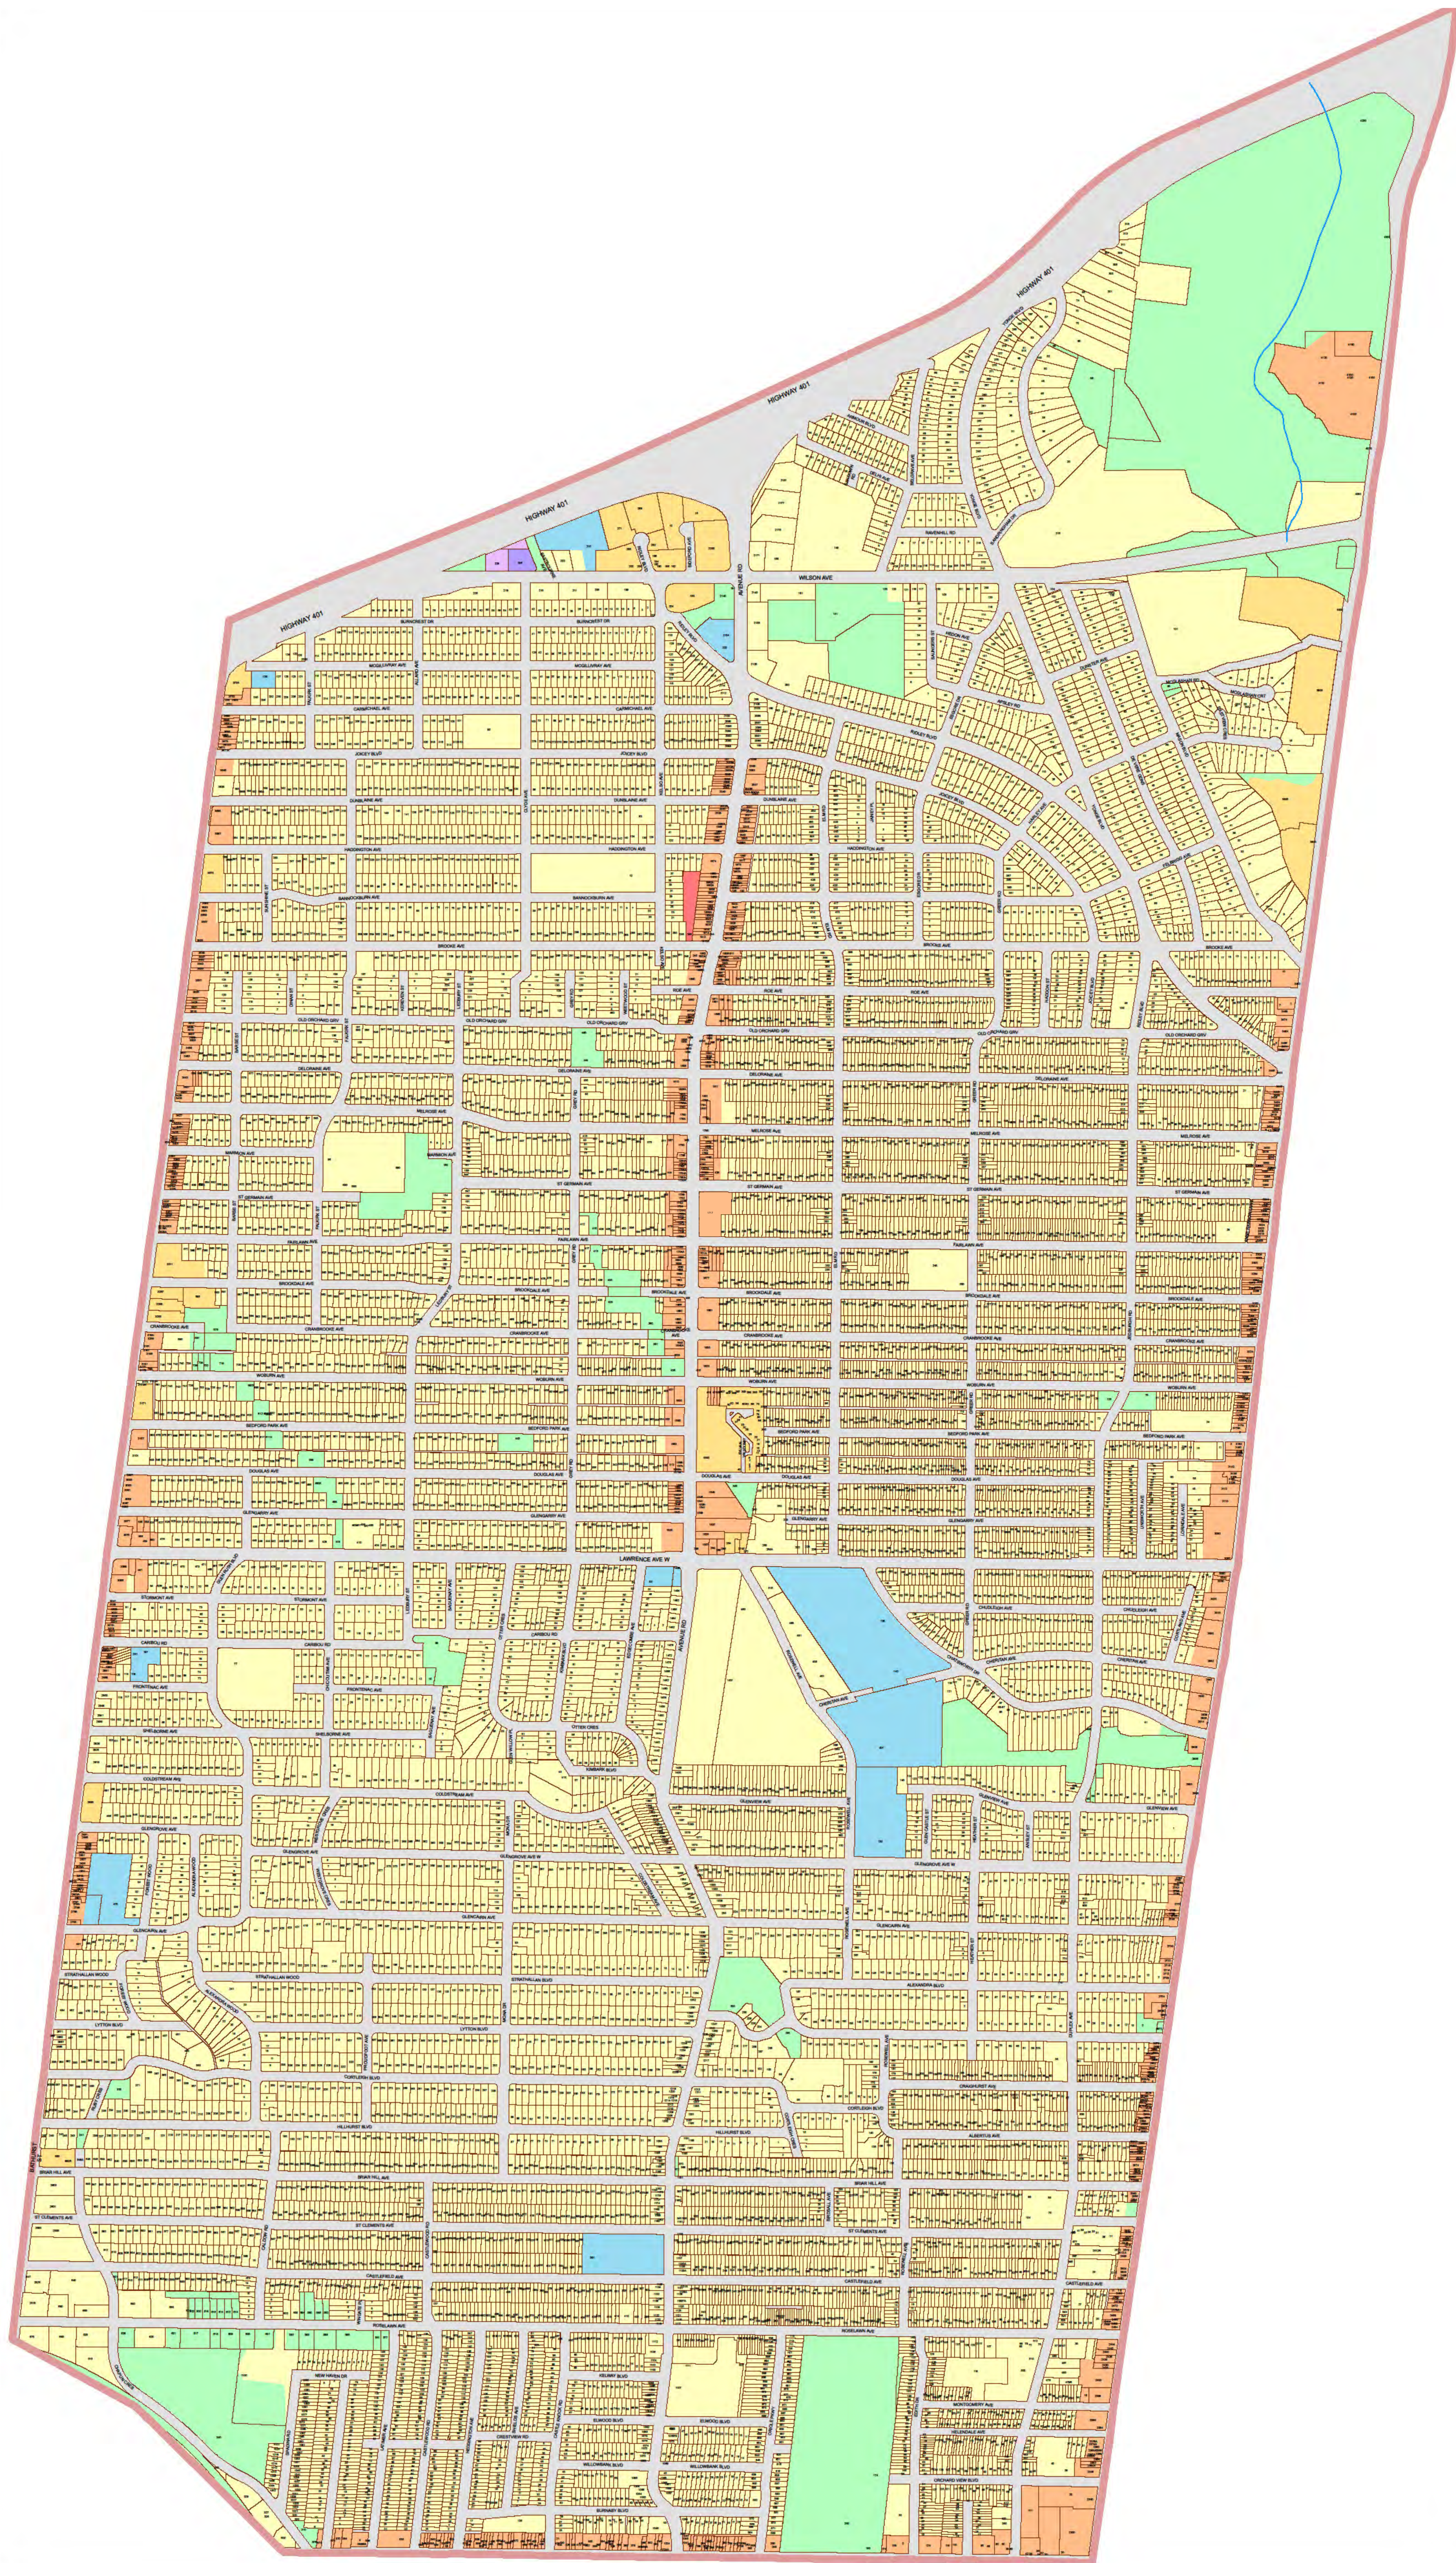

City of Toronto Municipal Code Chapter 694 - Signs - Schedule 'A'

Ward 16:

Eglinton-Lawrence

Key Map

Legend:

	Residential District		Utility District
	Residential Apartment District		Gardiner Gateway Special Sign District
	Commercial District		Chinatown Special Sign District
	Commercial Residential District		Downtown Yonge Special Sign District
	Employment District		Dundas Square Special Sign District
	Employment Industrial Office District		University Avenue Special Sign District
	Institutional District		City Hall and Nathan Phillips Square Special Sign District
	Open Space District		