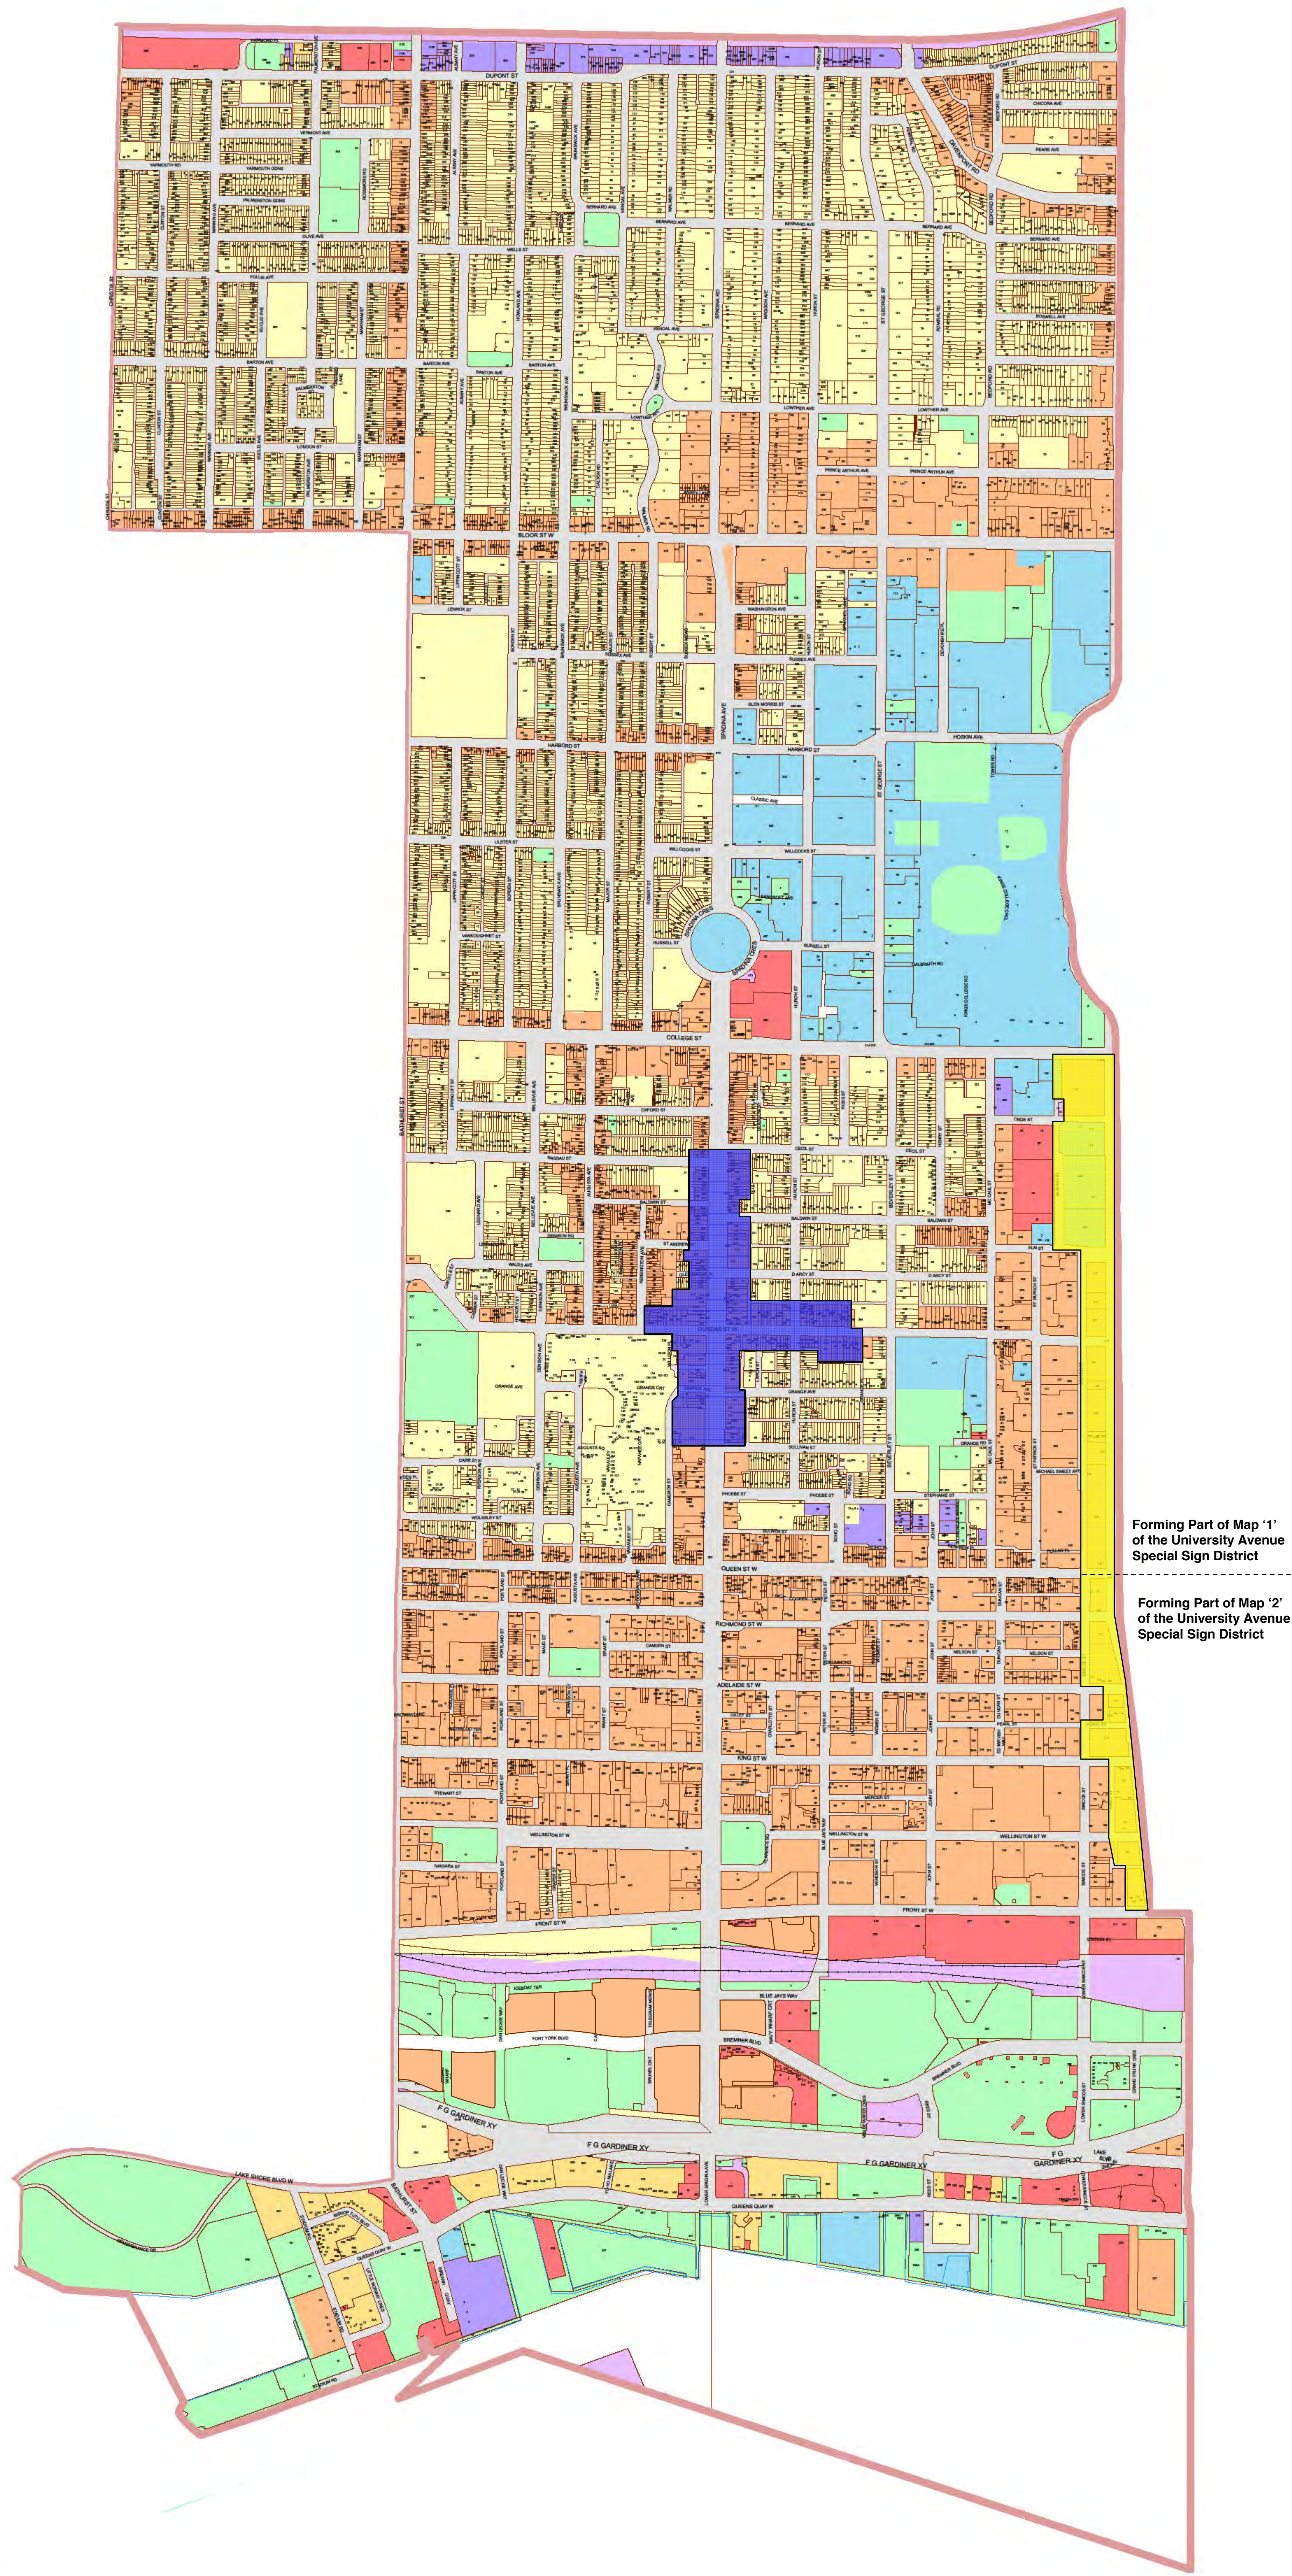

City of Toronto Municipal Code Chapter 694 - Signs - Schedule 'A'

Ward 20:

Trinity-Spadina

Key Map

Legend:

	Residential District		Utility District
	Residential Apartment District		Gardiner Gateway Special Sign District
	Commercial District		Chinatown Special Sign District
	Commercial Residential District		Downtown Yonge Special Sign District
	Employment District		Dundas Square Special Sign District
	Employment Industrial Office District		University Avenue Special Sign District
	Institutional District		City Hall and Nathan Phillips Square Special Sign District
	Open Space District