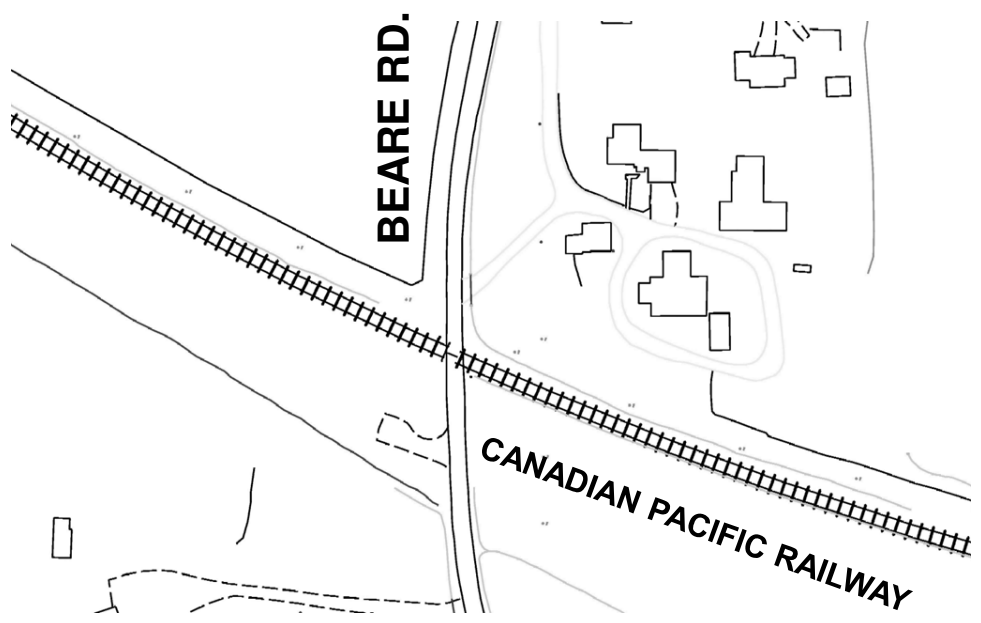

**KEY MAP**

SCALE	NTS
DATE	MAY 2011
DRAFTING	MR/MAO

**PROPOSED WHISTLING PROHIBITION  
BEARE ROAD AND THE CANADIAN PACIFIC RAILWAY  
MILEAGE 192.48 BELLEVILLE SUBDIVISION**

FILE NUMBER D11-4199360	
ATTACHMENT 2	WARD 42