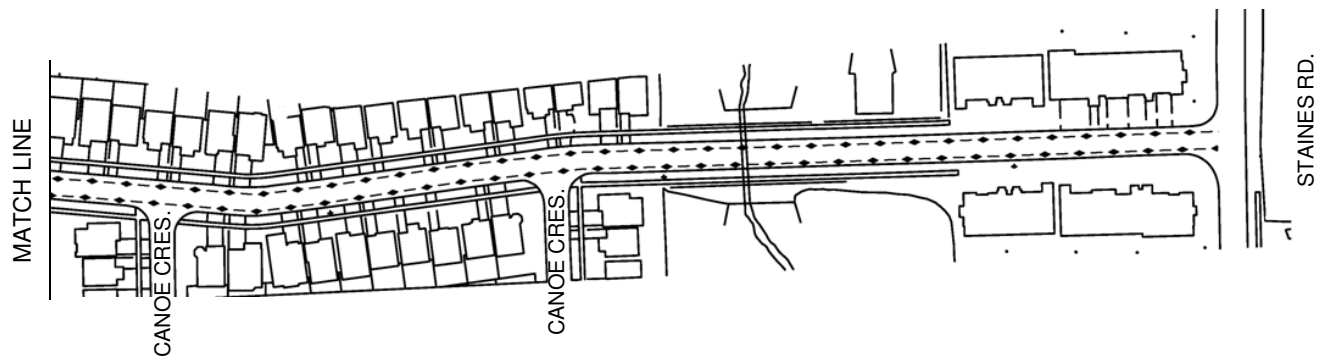

KEY MAP

SEASONS DR.

SEASONS DR.

LEGEND

- ▣▣▣▣▣▣ NO PARKING ANY TIME
- ◆◆◆◆◆◆◆◆ NO PARKING 6:00 AM TO 10:00 AM AND 3:00 PM TO 7:00 PM MONDAY TO FRIDAY

TORONTO TRANSPORTATION SERVICES		TRAFFIC OPERATIONS Scarborough District	
SCALE	NTS	NO PARKING REGULATION STUDY – SEASONS DRIVE	
DATE	APRIL 2011		
DRAFTING	MR		
		FILE NUMBER	D11-4146685
		ATTACHMENT	WARD
		2	42