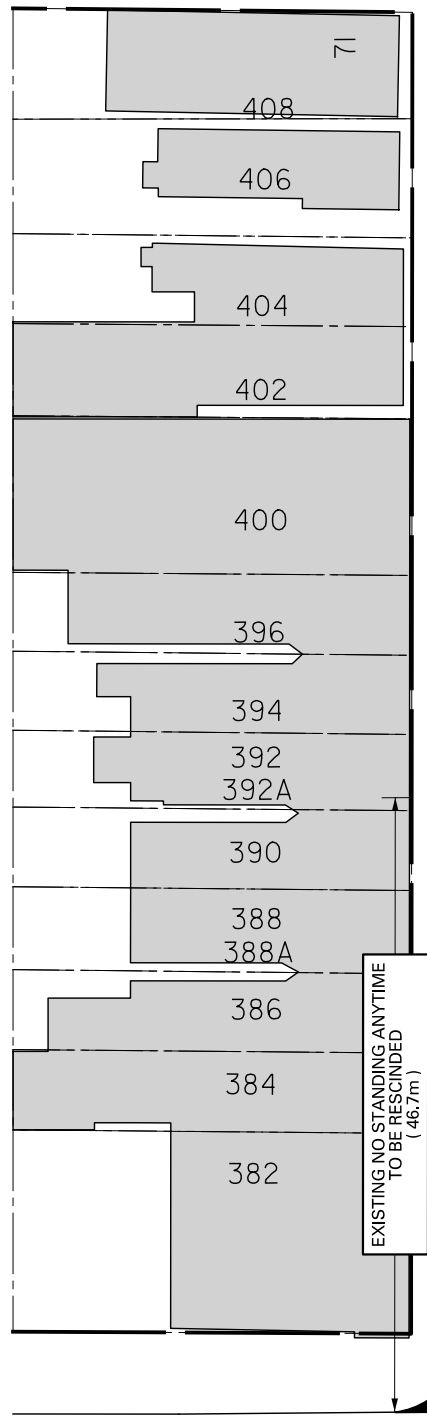

HOWARD PARK AVENUE

MARMADUKE STREET

RONCESVALLES AVE

NEEPAWA AVENUE

LEGEND

-  PROPOSED NO PARKING ANYTIME
-  PROPOSED PAY AND DISPLAY PARKING
8:00a.m. - 9:00p.m., MON - SAT AND
1:00p.m. - 9:00p.m., SUNDAY

NOTE:
 INFORMATION ON THIS PLAN IS BASED
 ON OFFICE RECORDS AND IS SUBJECT
 TO FIELD VERIFICATION.
 ALL DIMENSIONS ARE APPROXIMATE.

**RONCESVALLES AVENUE
 WEST SIDE
 MARMADUKE STREET TO A POINT
 APPROXIMATELY 46.7m NORTH OF MARMADUKE STREET
 PROPOSED AMENDMENTS TO EXISTING PARKING REGULATIONS**