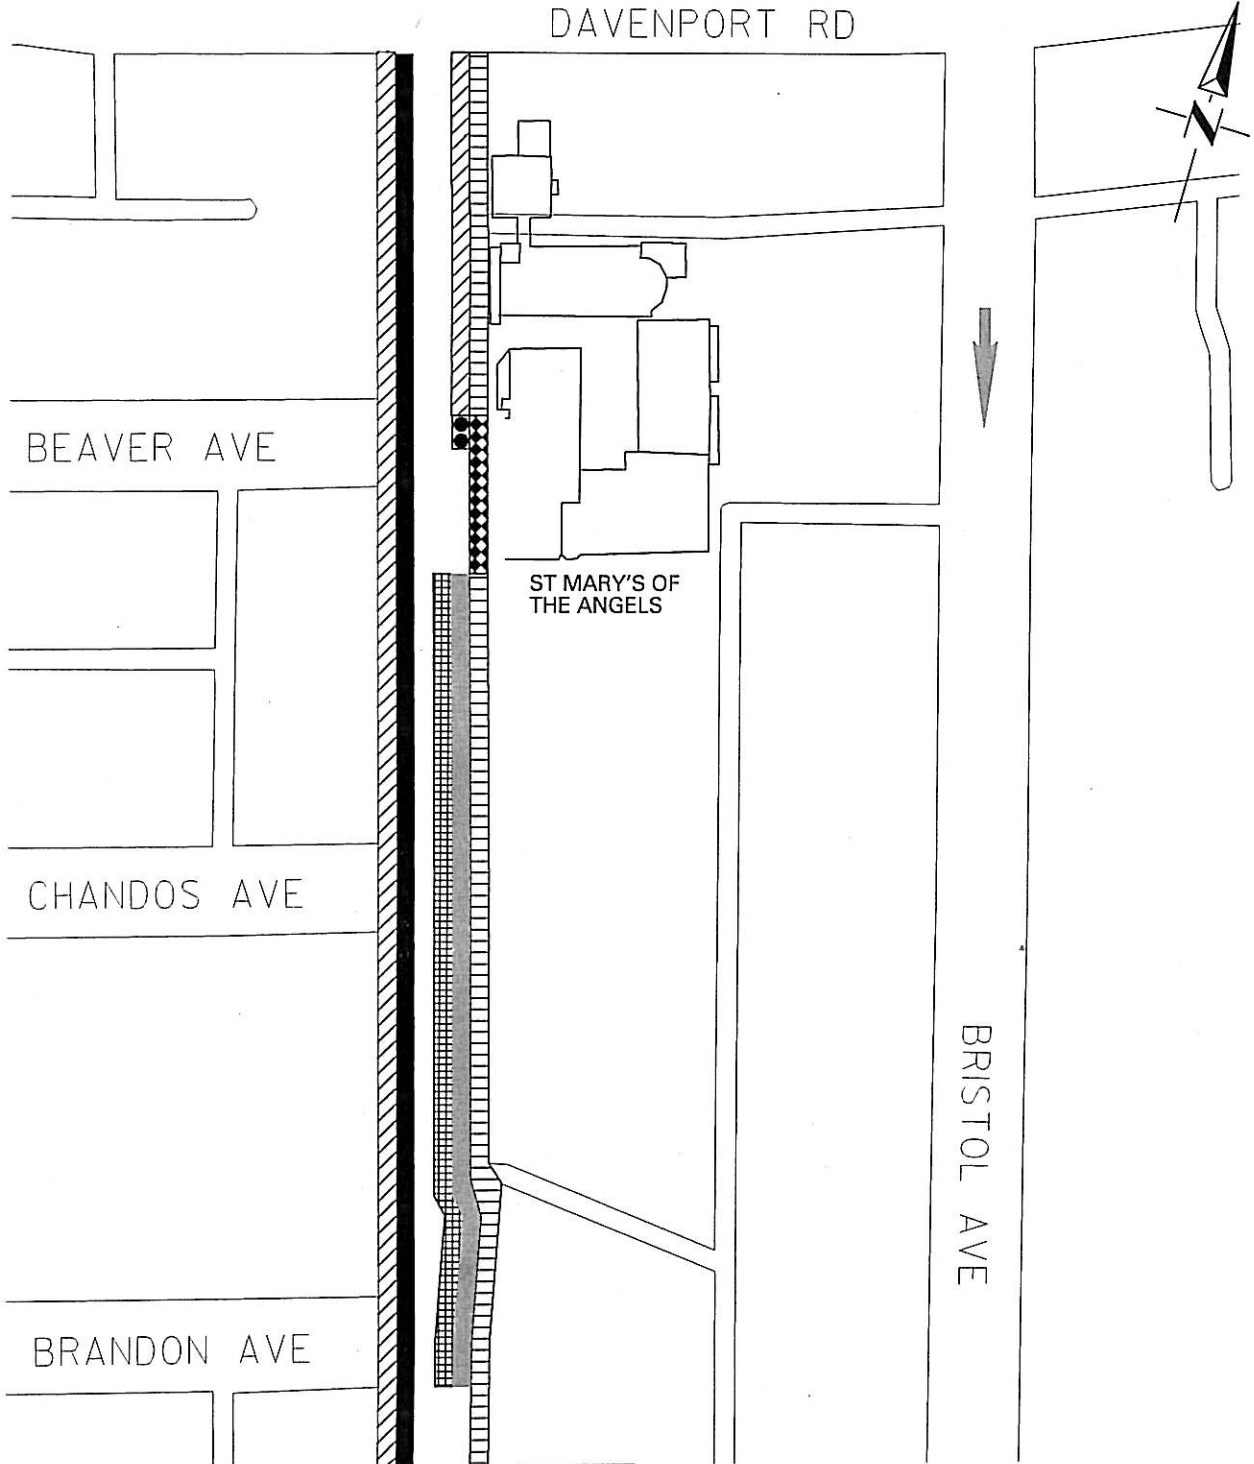

EXISTING PARKING CONDITIONS

DUFFERIN STREET, DAVENPORT ROAD to BRANDON AVENUE

LEGEND

MAXIMUM PARKING 60 MINUTES FROM 9AM to 4PM, MON to FRI

NO STOPPING 7AM to 9AM EXCEPT SAT, SUN & PUBLIC HOLIDAYS

NO PARKING ANYTIME

NO PARKING 7AM to 9AM EXCEPT SAT, SUN & PUBLIC HOLIDAYS

NO STOPPING 4PM to 6PM EXCEPT SAT, SUN & PUBLIC HOLIDAYS

NO STOPPING ANYTIME

PROPOSED SCHOOL BUS LOADING ZONE

PROPOSED SCHOOL BUS LOADING ZONE
DUFFERIN STREET, DAVENPORT ROAD to BRANDON AVENUE