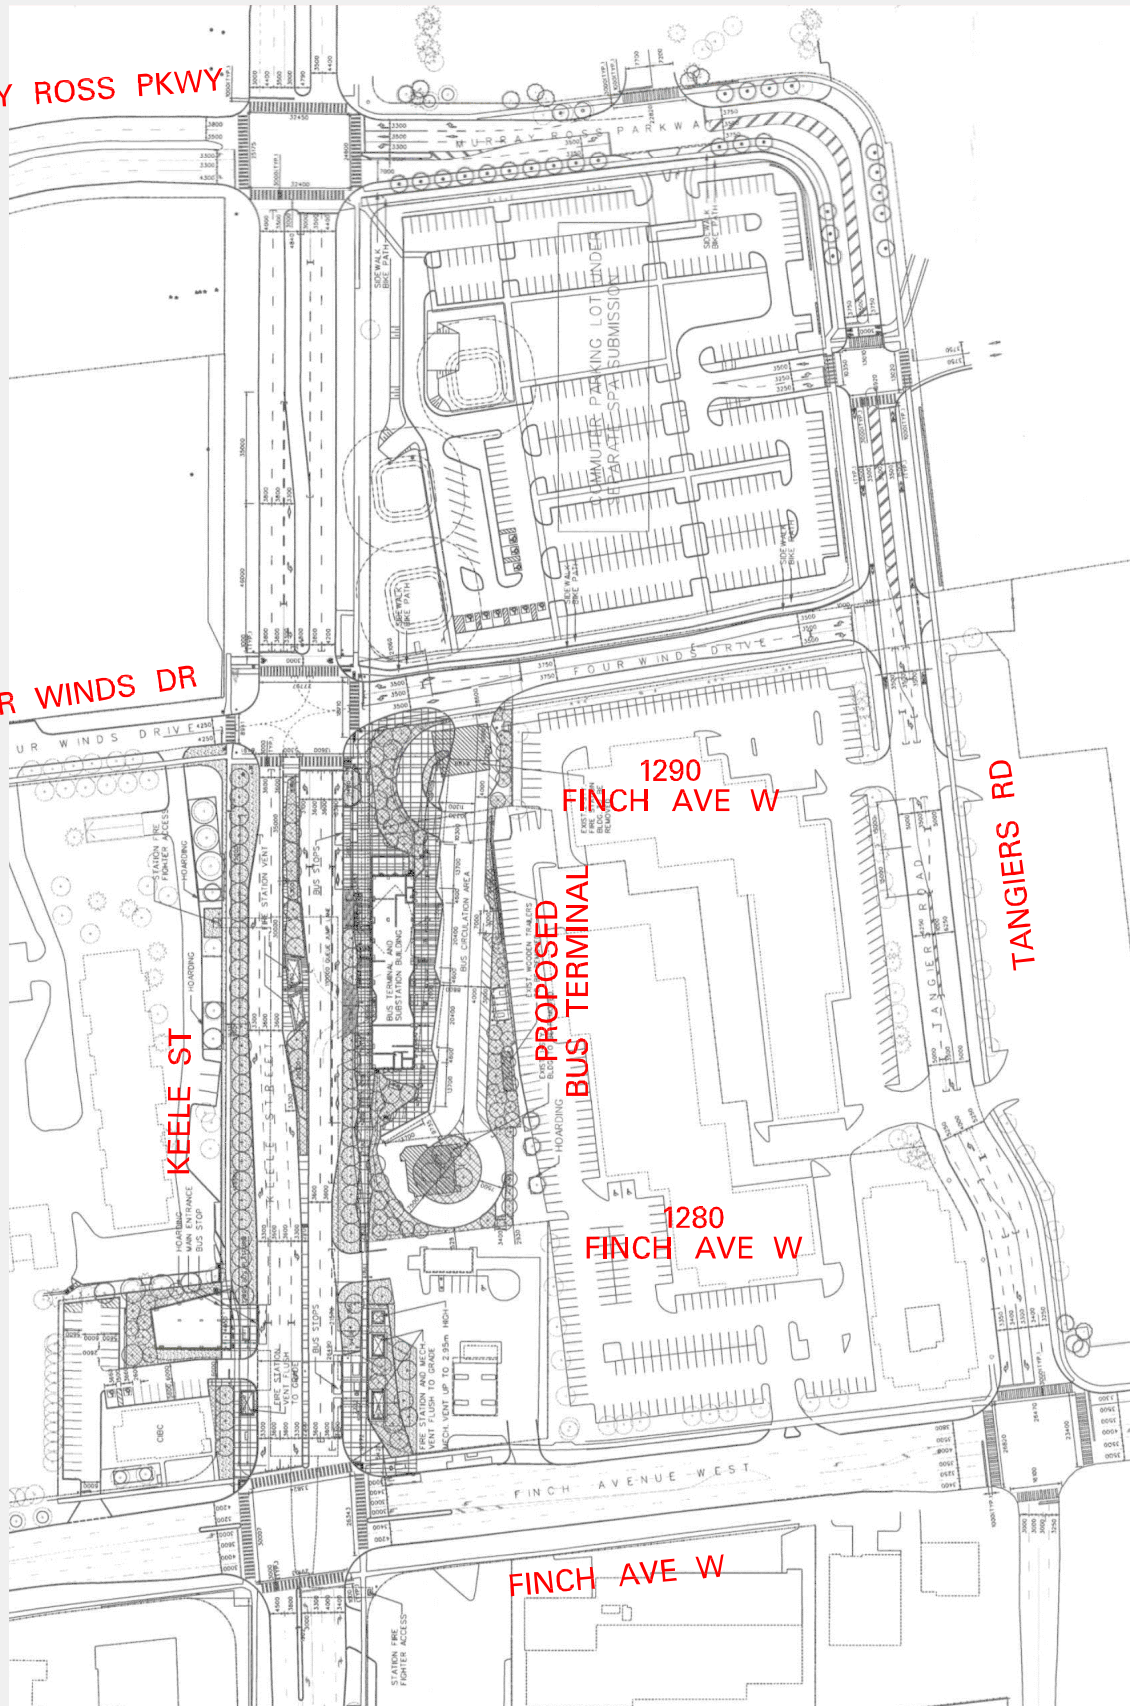

MURRAY ROSS PKWY

FOUR WINDS DR

KEELE ST

PROPOSED  
BUS TERMINAL

1290  
FINCH AVE W

1280  
FINCH AVE W

FINCH AVE W

TANGIERS RD

LOCATION  
1280, 1290 FINCH AVENUE WEST

ACCESS ISSUES