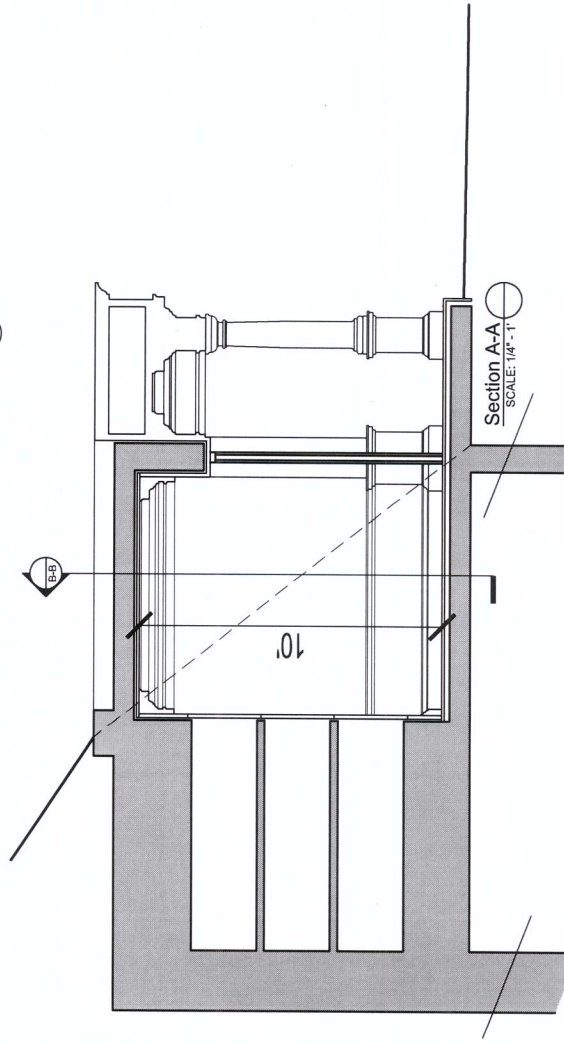

Private Family Mausoleum
Mount Pleasant Cemetery