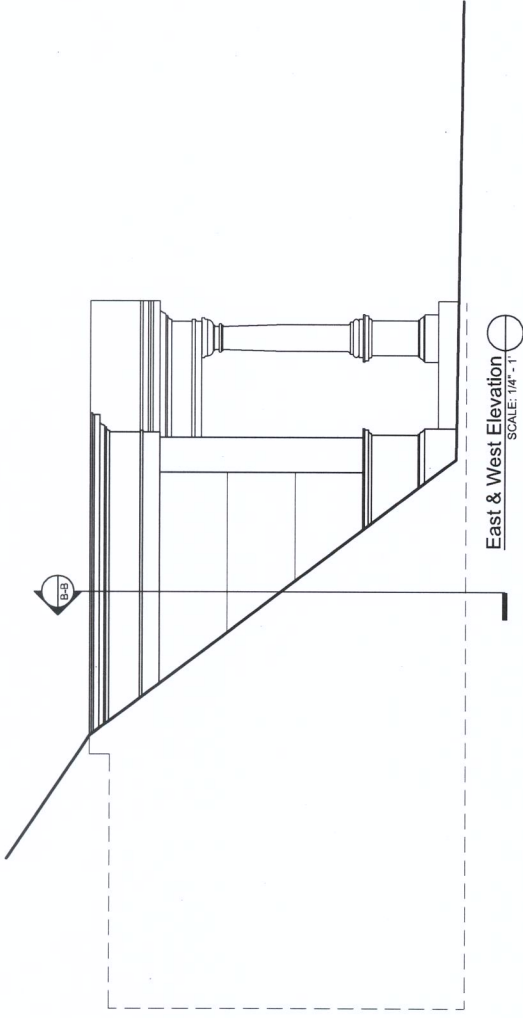

Private Family Mausoleum
Mount Pleasant Cemetery