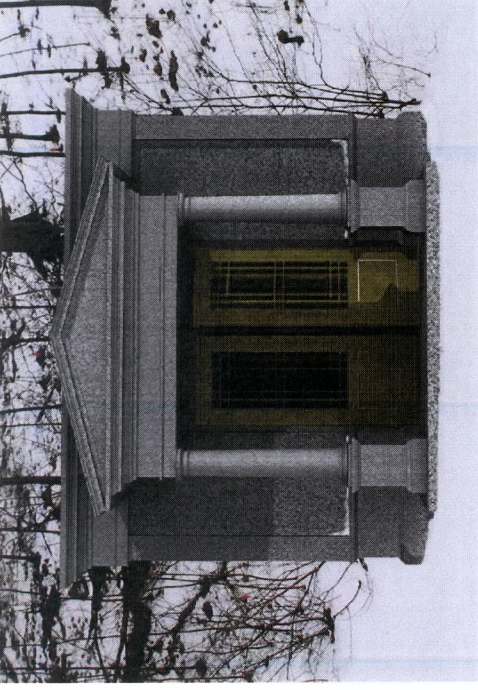

Private Family Mausoleum
Mount Pleasant Cemetery

Site Plan
SCALE: NTS

Floor Plan
SCALE: 1/4" = 1'

Cemetery Key Plan
SCALE: NTS

Rendering - Context
SCALE: NTS

Rendering - Front Elevation
SCALE: NTS

Rendering - Interior Layout
SCALE: NTS