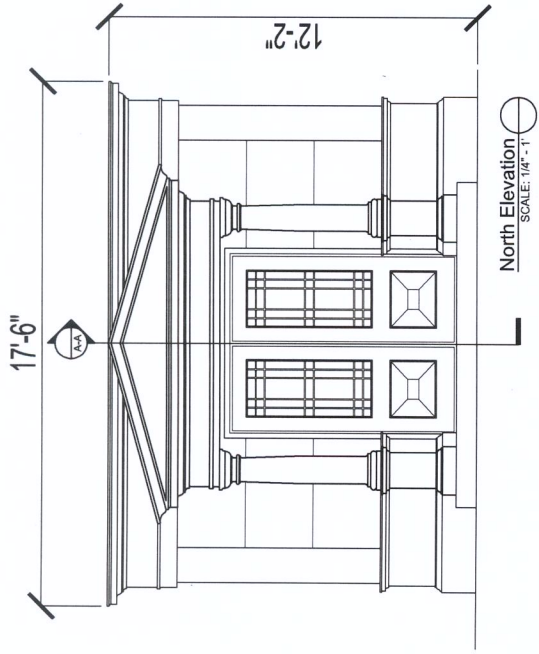

Private Family Mausoleum
Mount Pleasant Cemetery