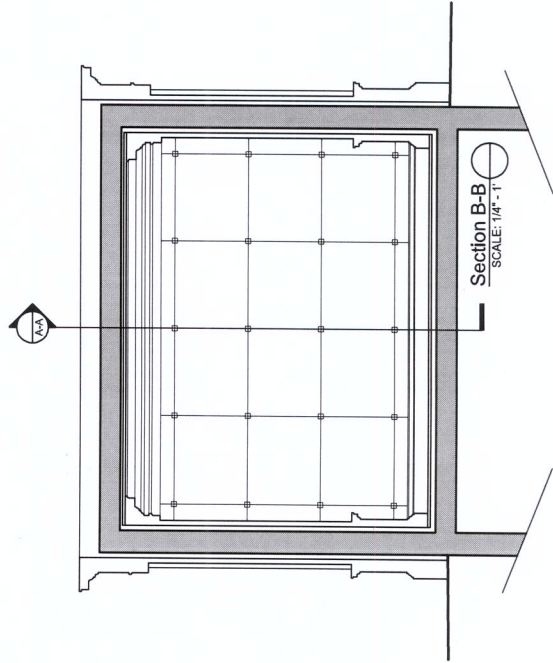

Private Family Mausoleum
Mount Pleasant Cemetery