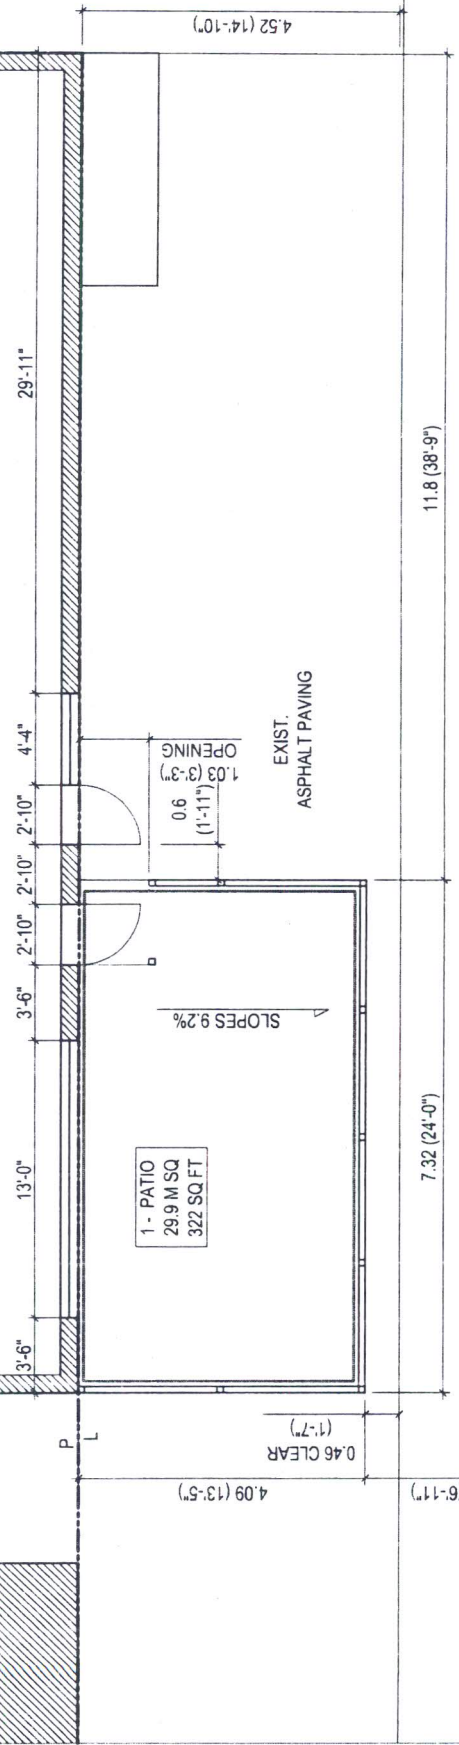

The Woodlot Bakery & Restaurant
293 Palmerston Avenue
SCALE: 1/8" = 1'-0"

Apr 28/11

PUBLIC LANE

293 PALMERSTON AVENUE
THE WOODLOT BAKERY & RESTAURANT

AREA #	LOCATION	INDOOR/		TOTAL AREA M SQ	TOTAL AREA SQ FT	ESTIMATED CONNECTED TO	
		OUTDOOR	OUTDOOR			CAPACITY	EXIST. BLDG?
1	PATIO MAIN LEVEL	2'-10"	2'-10"	29.9	318	27	YES

SIDEWALK

PALMERSTON AVENUE