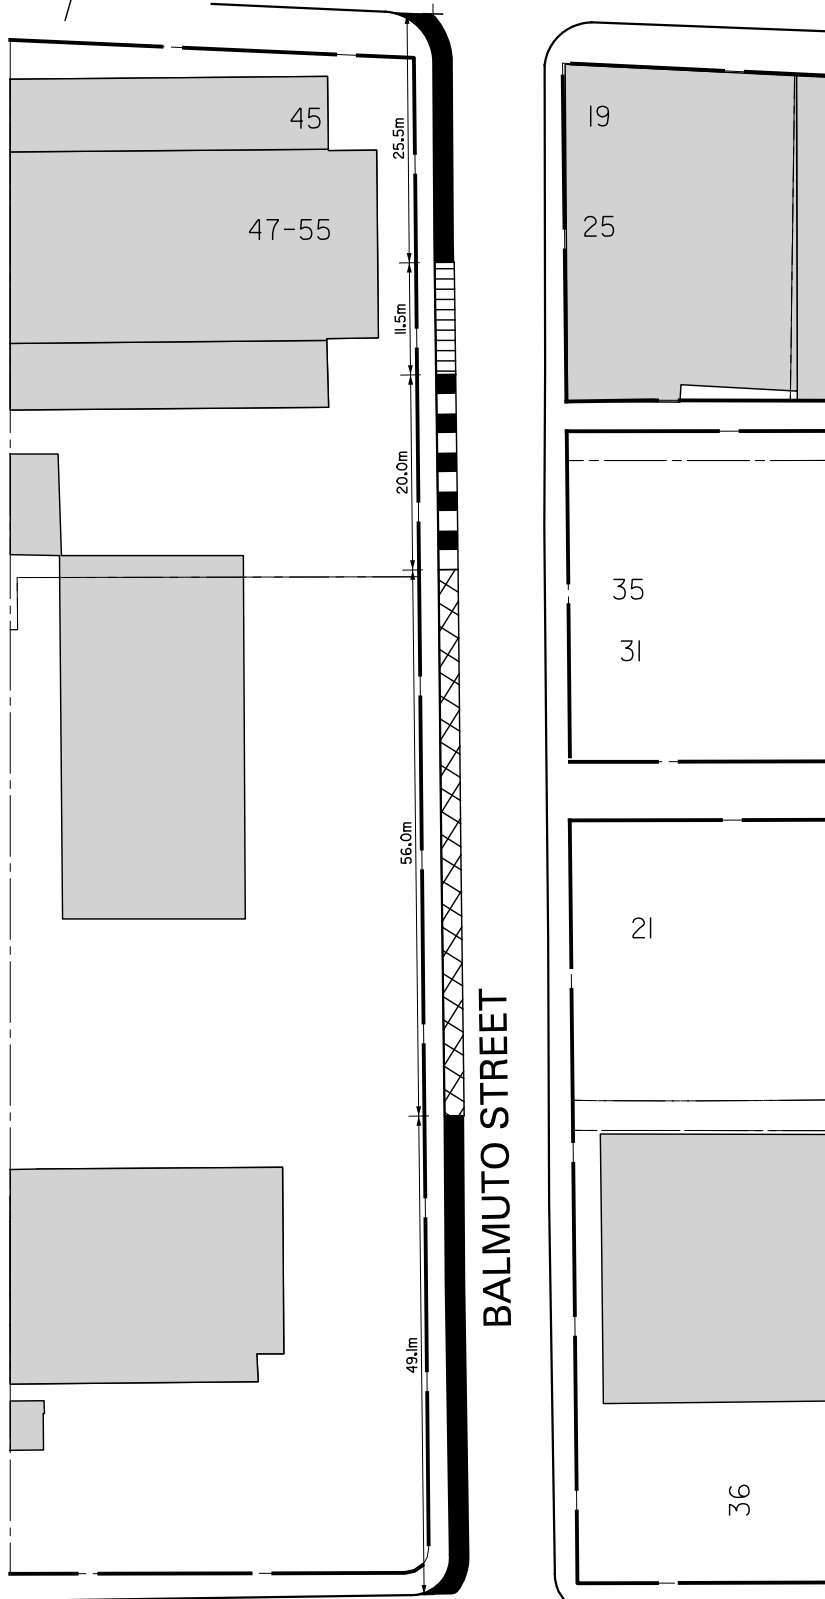

BLOOR STREET EAST

CHARLES STREET WEST

BALMUTO STREET

LEGEND

PROPOSED COMMERCIAL LOADING ZONE

PROPOSED ACCESSIBLE PARKING SPACE

PROPOSED PAY AND DISPLAY PARKING
8:00a.m. - 9:00p.m., MONDAY - SATURDAY
1:00p.m. - 9:00p.m., SUNDAY

PROPOSED NO STOPPING ANYTIME

NOTE:

INFORMATION ON THIS PLAN IS BASED ON OFFICE RECORDS AND IS SUBJECT TO FIELD VERIFICATION.

ALL DIMENSIONS ARE APPROXIMATE.

BALMUTO STREET
BLOOR STREET WEST - CHARLES STREET WEST
PROPOSED COMMERCIAL LOADING ZONE
WITH PROPOSED PARKING REGULATIONS