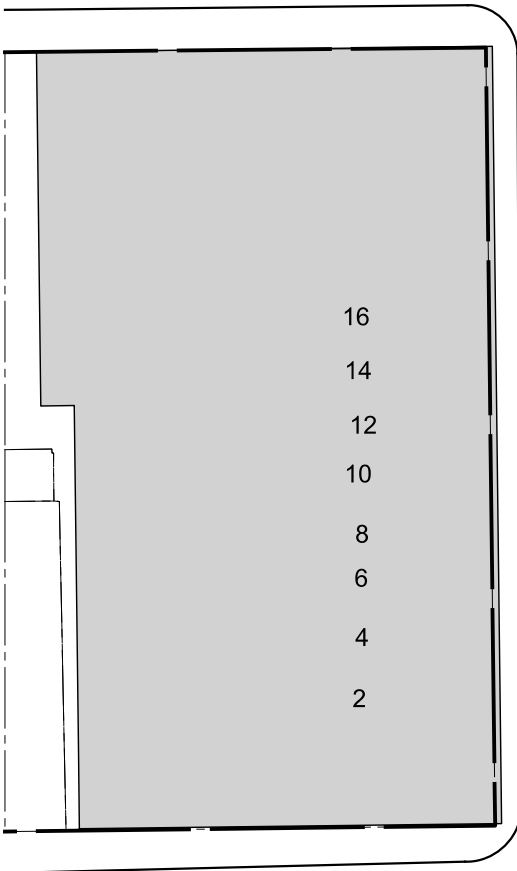

KING ST E

VICTORIA ST

COLBORNE ST

LEGEND:

-  PROPOSED TAXI STAND
-  PROPOSED NO PARKING ANYTIME
-  EXISTING TAXI STAND
-  EXISTING NO PARKING ANYTIME

NOTE:
 INFORMATION ON THIS PLAN IS BASED
 ON OFFICE RECORDS AND IS SUBJECT
 TO FIELD VERIFICATION.

ALL DIMENSIONS ARE APPROXIMATE.

VICTORIA ST
 KING ST E - COLBORNE ST
 PROPOSED TAXI STAND