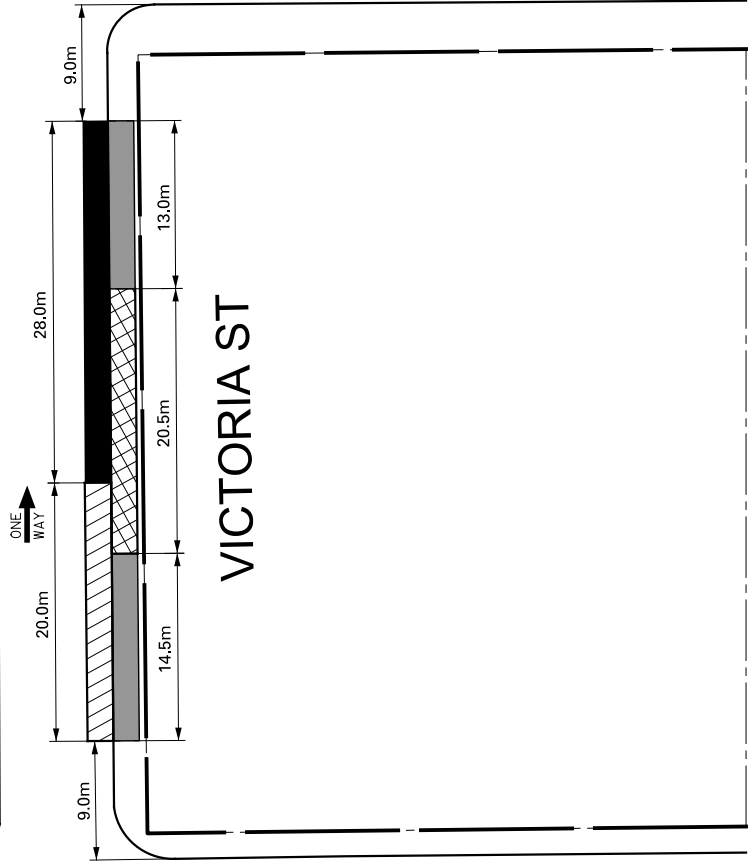

KING ST E

VICTORIA ST

COLBORNE ST

LEGEND:

-  PROPOSED TAXI STAND
-  PROPOSED NO PARKING ANYTIME
-  EXISTING TAXI STAND
-  EXISTING NO PARKING ANYTIME

NOTE:
 INFORMATION ON THIS PLAN IS BASED
 ON OFFICE RECORDS AND IS SUBJECT
 TO FIELD VERIFICATION.

ALL DIMENSIONS ARE APPROXIMATE.

VICTORIA ST
 KING ST E - COLBORNE ST
 PROPOSED TAXI STAND