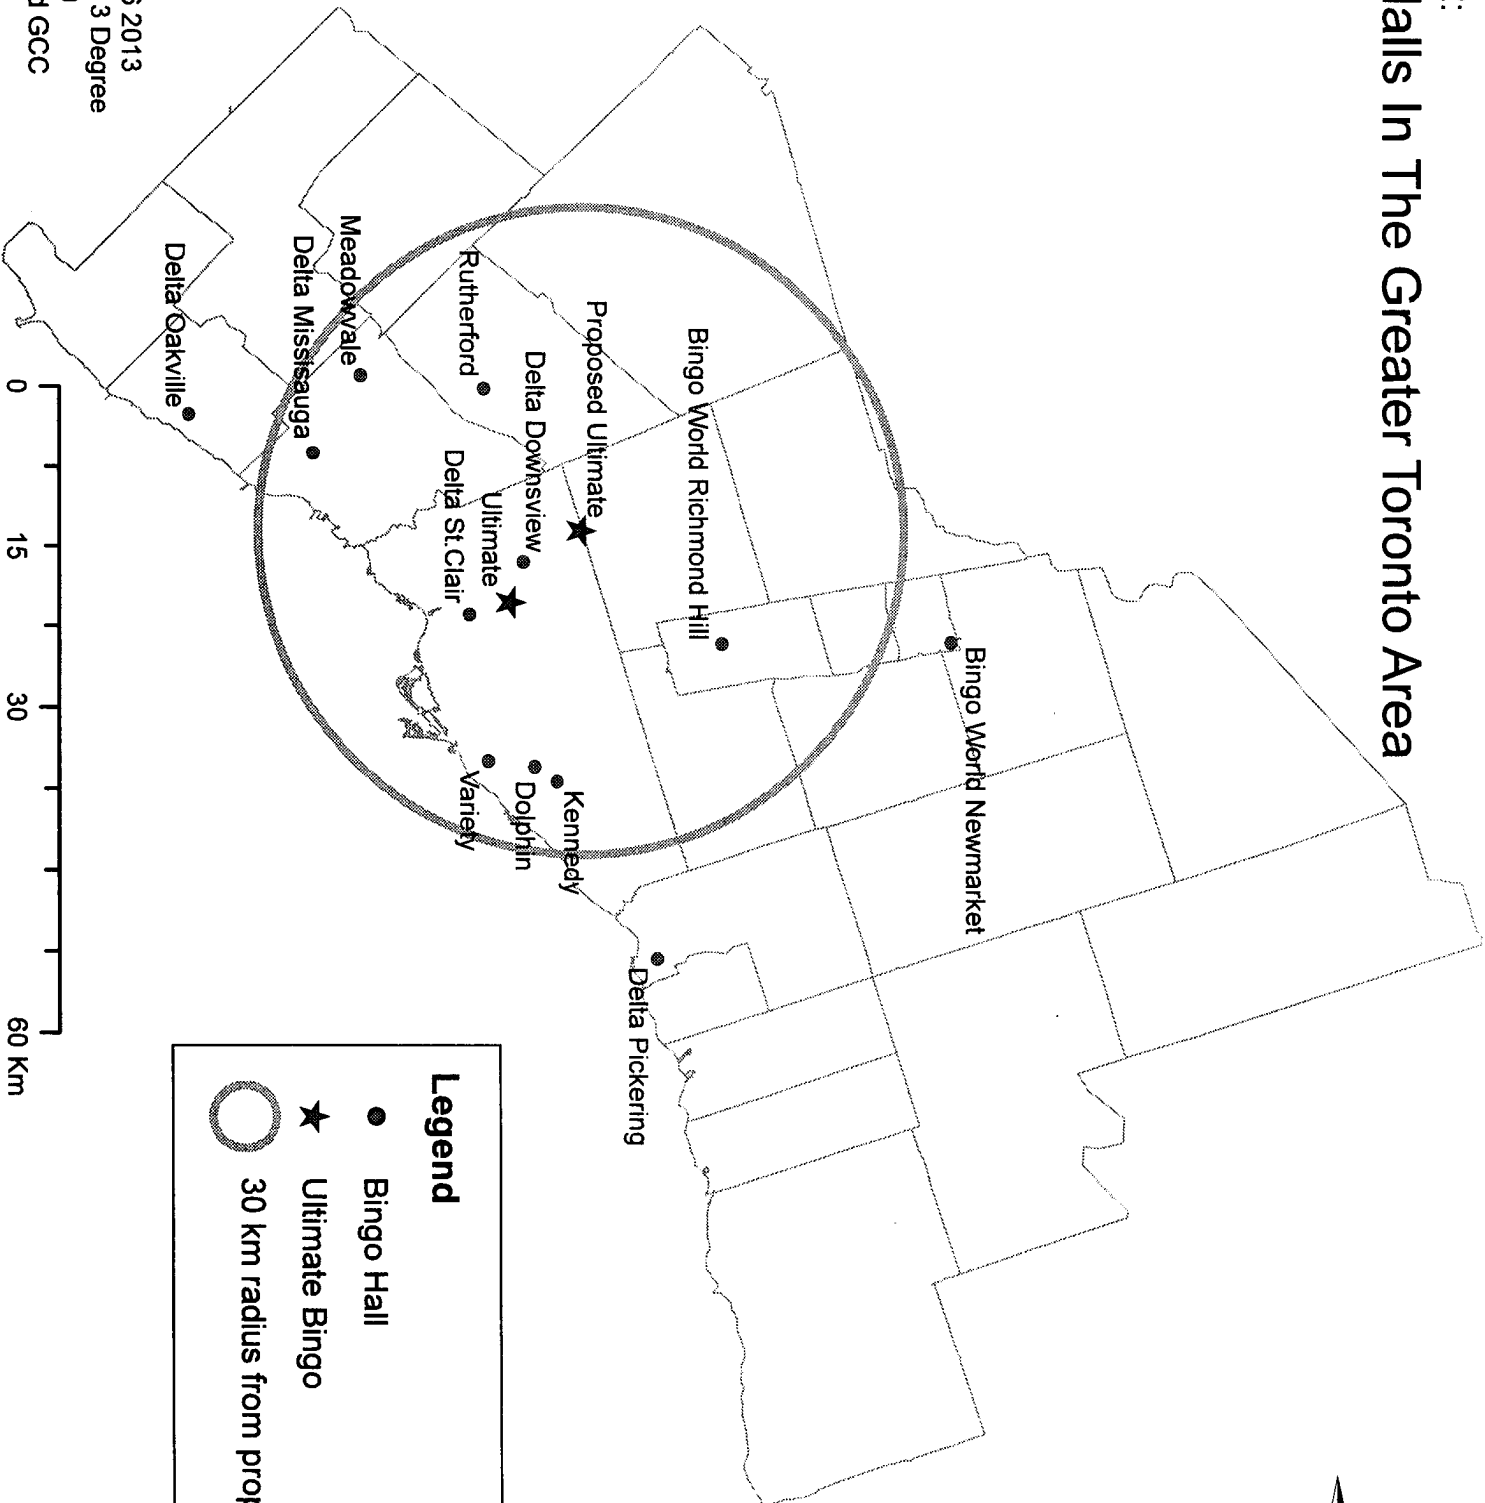

# Appendix 2: Bingo Halls In The Greater Toronto Area

**Legend**

- Bingo Hall
- ★ Ultimate Bingo
- 30 km radius from proposed site

Date: January 16 2013  
Projection: MTM 3 Degree  
Scale: 1:700,000  
Source: ERS and GCC  
By: GVD