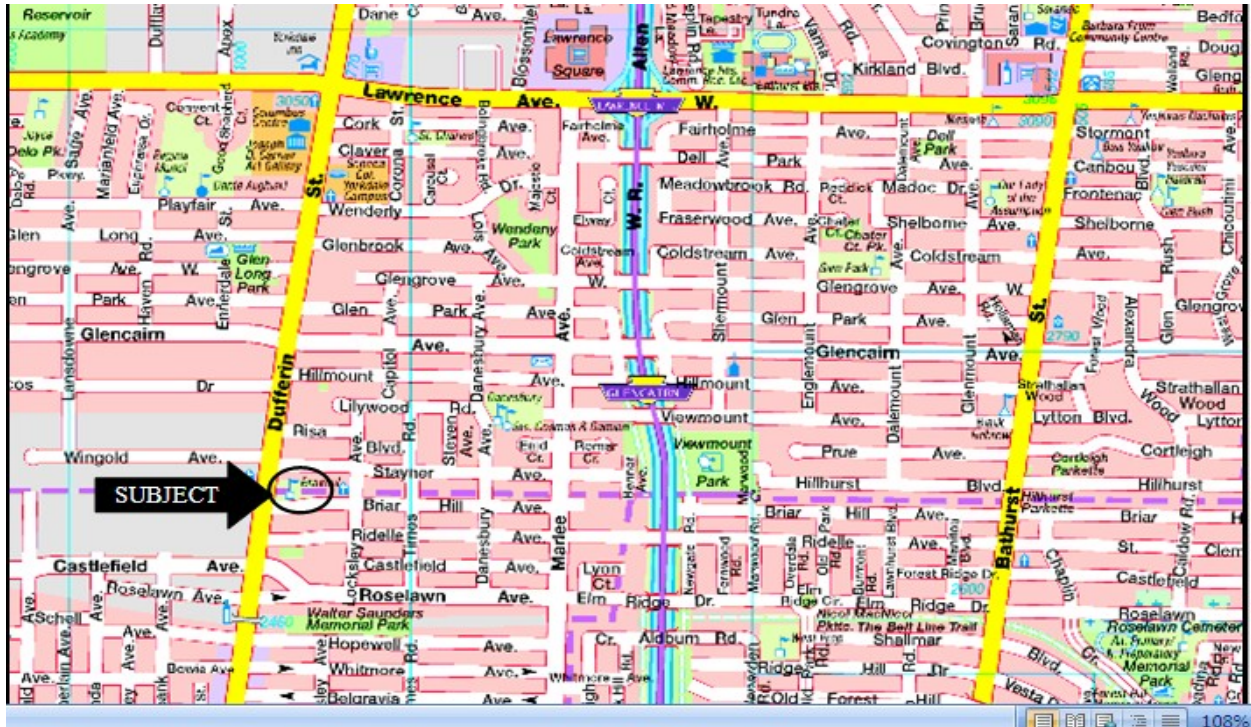

**APPENDIX 'B' – LOCATION MAP**  
**Acquisition of South-West Corner of 1100 Briar Hill Avenue for Parkland**

Appendix "B" - Acquisition of South-West Corner of 1100 Briar Hill Avenue for Parkland