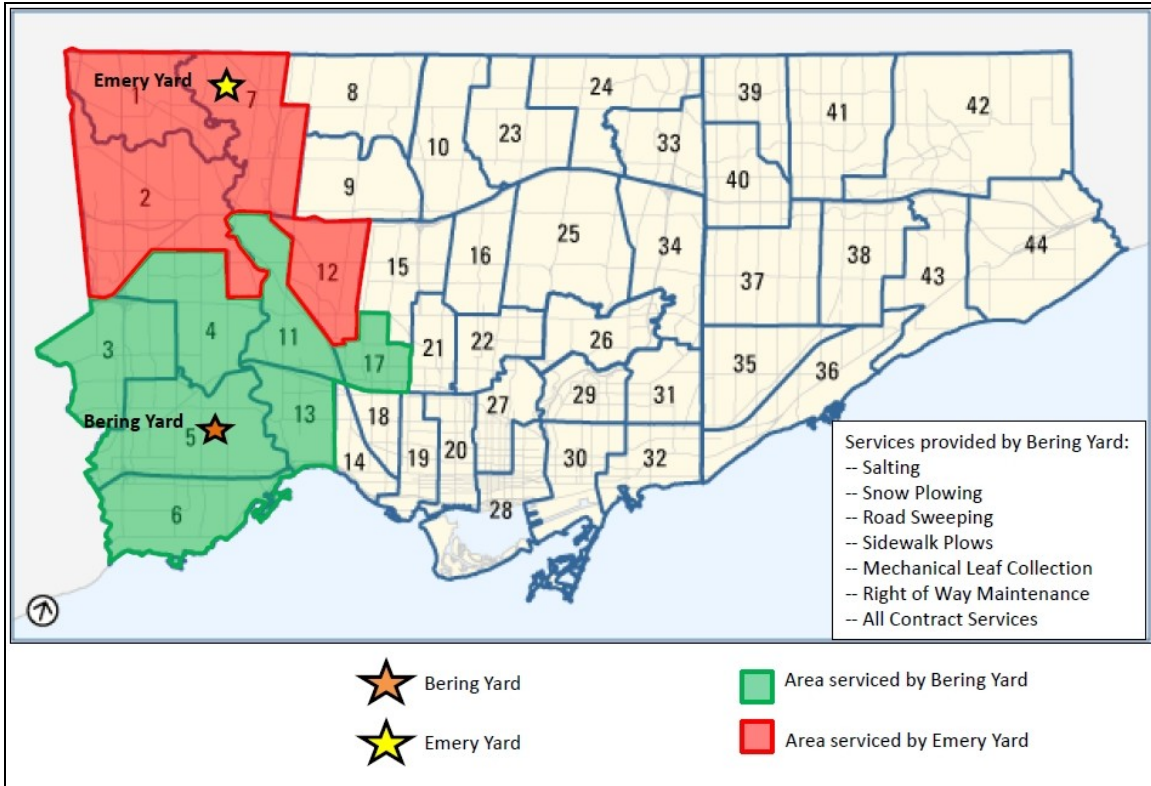

**Appendix “D” – Service Areas**  
**Transportation Services West District Service Areas: Bering Yard and Emery Yard**

\*Note: Service areas are approximate as exact service areas vary by service provided.