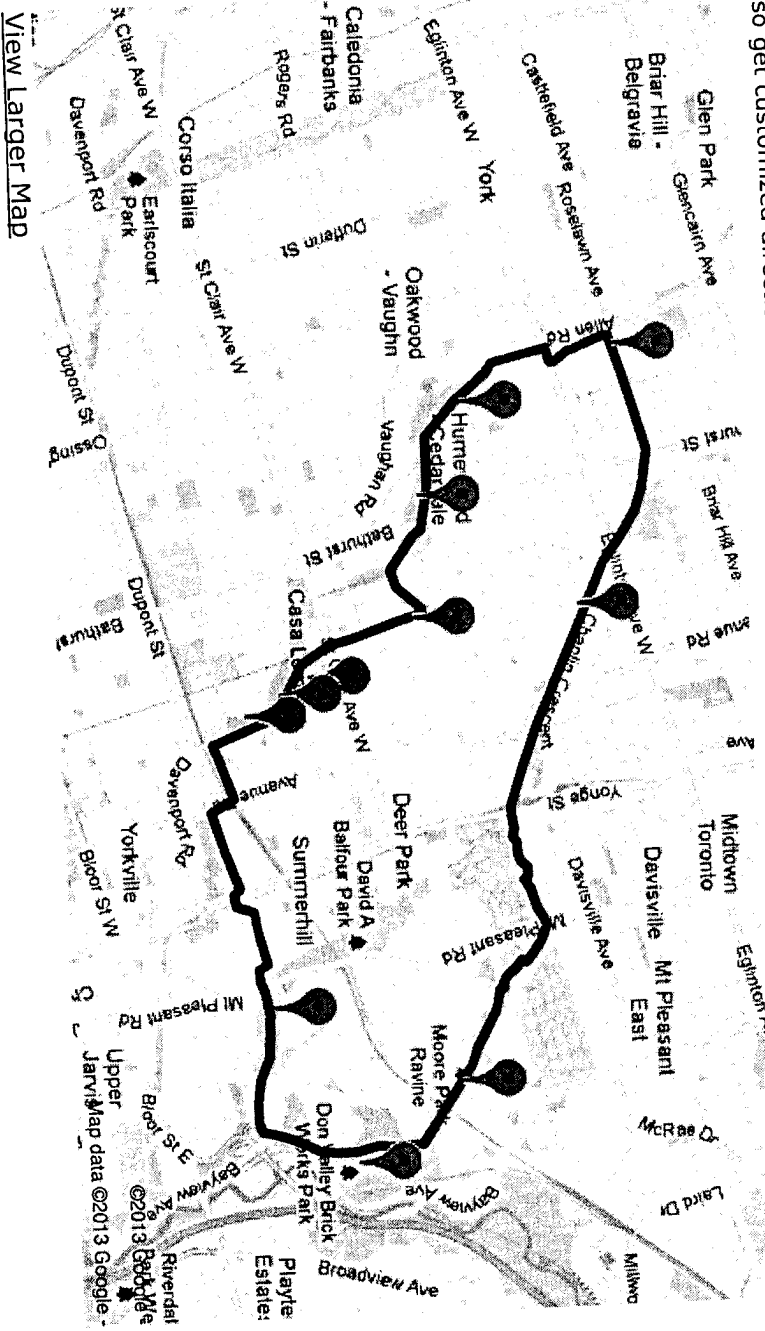

Map

This is an interactive Google map. You can use the controls at the top left to zoom in and out, and can move the map around with your cursor. If you click on "view larger map" you'll be taken to a page where you can also get customized directions to the Walk starting point.

[View Larger Map](#)