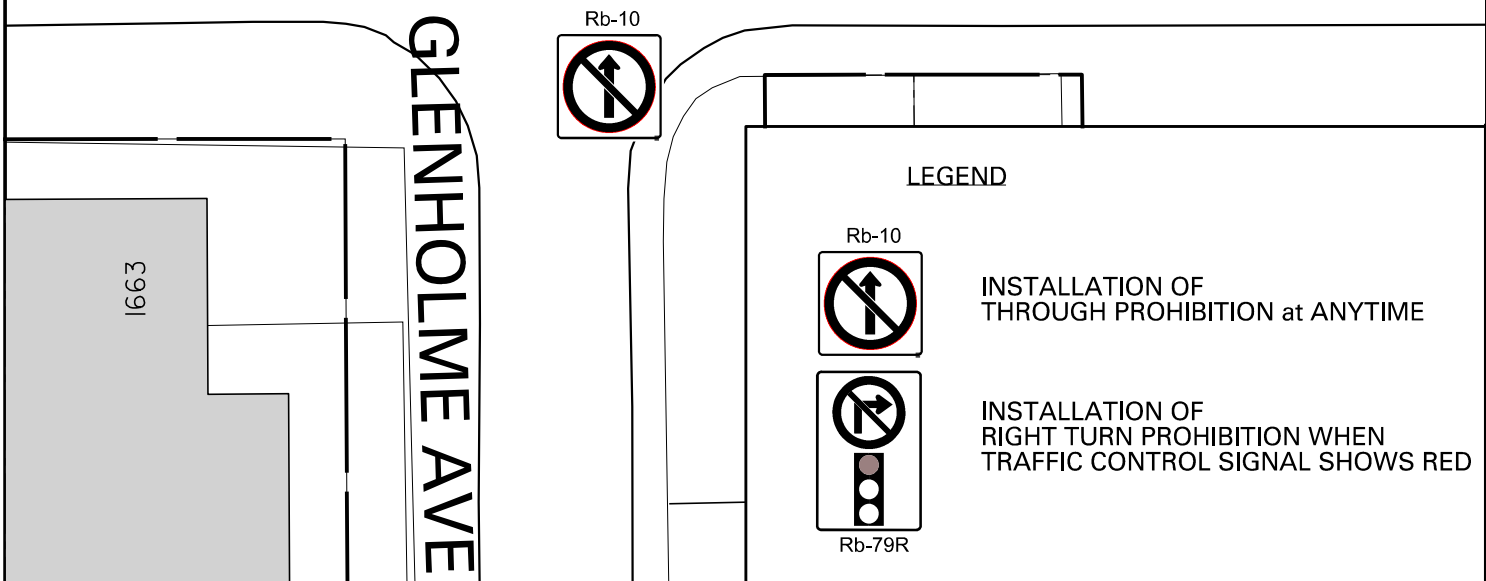

# EGLINTON AVE W

Transportation Services

ny13075  
North York District

SCALE: NTS
DATE: MAY 2013
DRAFTING: DD

## EGLINTON AVENUE WEST at GLENHOLME AVENUE TURN RESTRICTIONS

FILE NUMBER: EY13-130.DGN	
ATTACHMENT 1	WARD 15