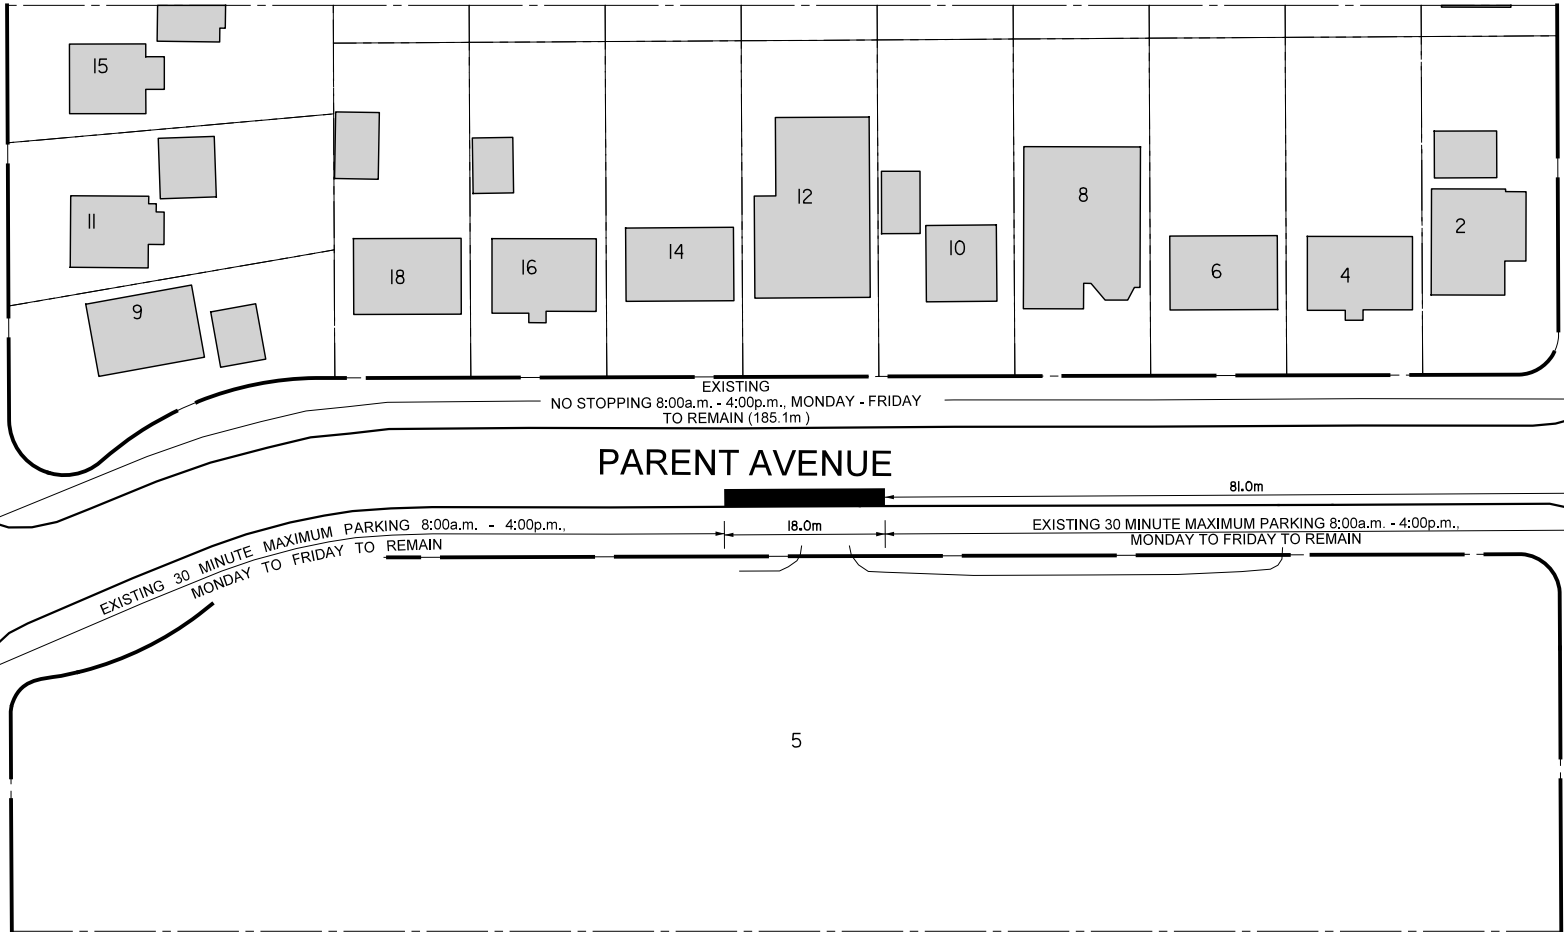

EXBURY ROAD

RODING STREET

PARENT AVENUE

LEGEND

- PROPOSED DROP OFF / PICK UP ZONE
- NO STOPPING 8:00a.m. - 4:00p.m., MONDAY - FRIDAY
- EXISTING 30 MINUTE MAXIMUM PARKING 8:00a.m. - 4:00p.m., MONDAY TO FRIDAY TO BE RESCINDED

NOTE:
 INFORMATION ON THIS PLAN IS BASED ON OFFICE RECORDS AND IS SUBJECT TO FIELD VERIFICATION.
 ALL DIMENSIONS ARE APPROXIMATE.

Transportation Services

North York District

SCALE: N.T.S.
 DATE: OCTOBER, 2013
 DRAFTING: S.J.L.

PARENT AVENUE
 EXBURY ROAD - RODING STREET
 PROPOSED DROP OFF / PICK UP ZONE

FILE NUMBER:
 NY - 13 - 0010.DGN
 ATTACHMENT 1
 WARD 9